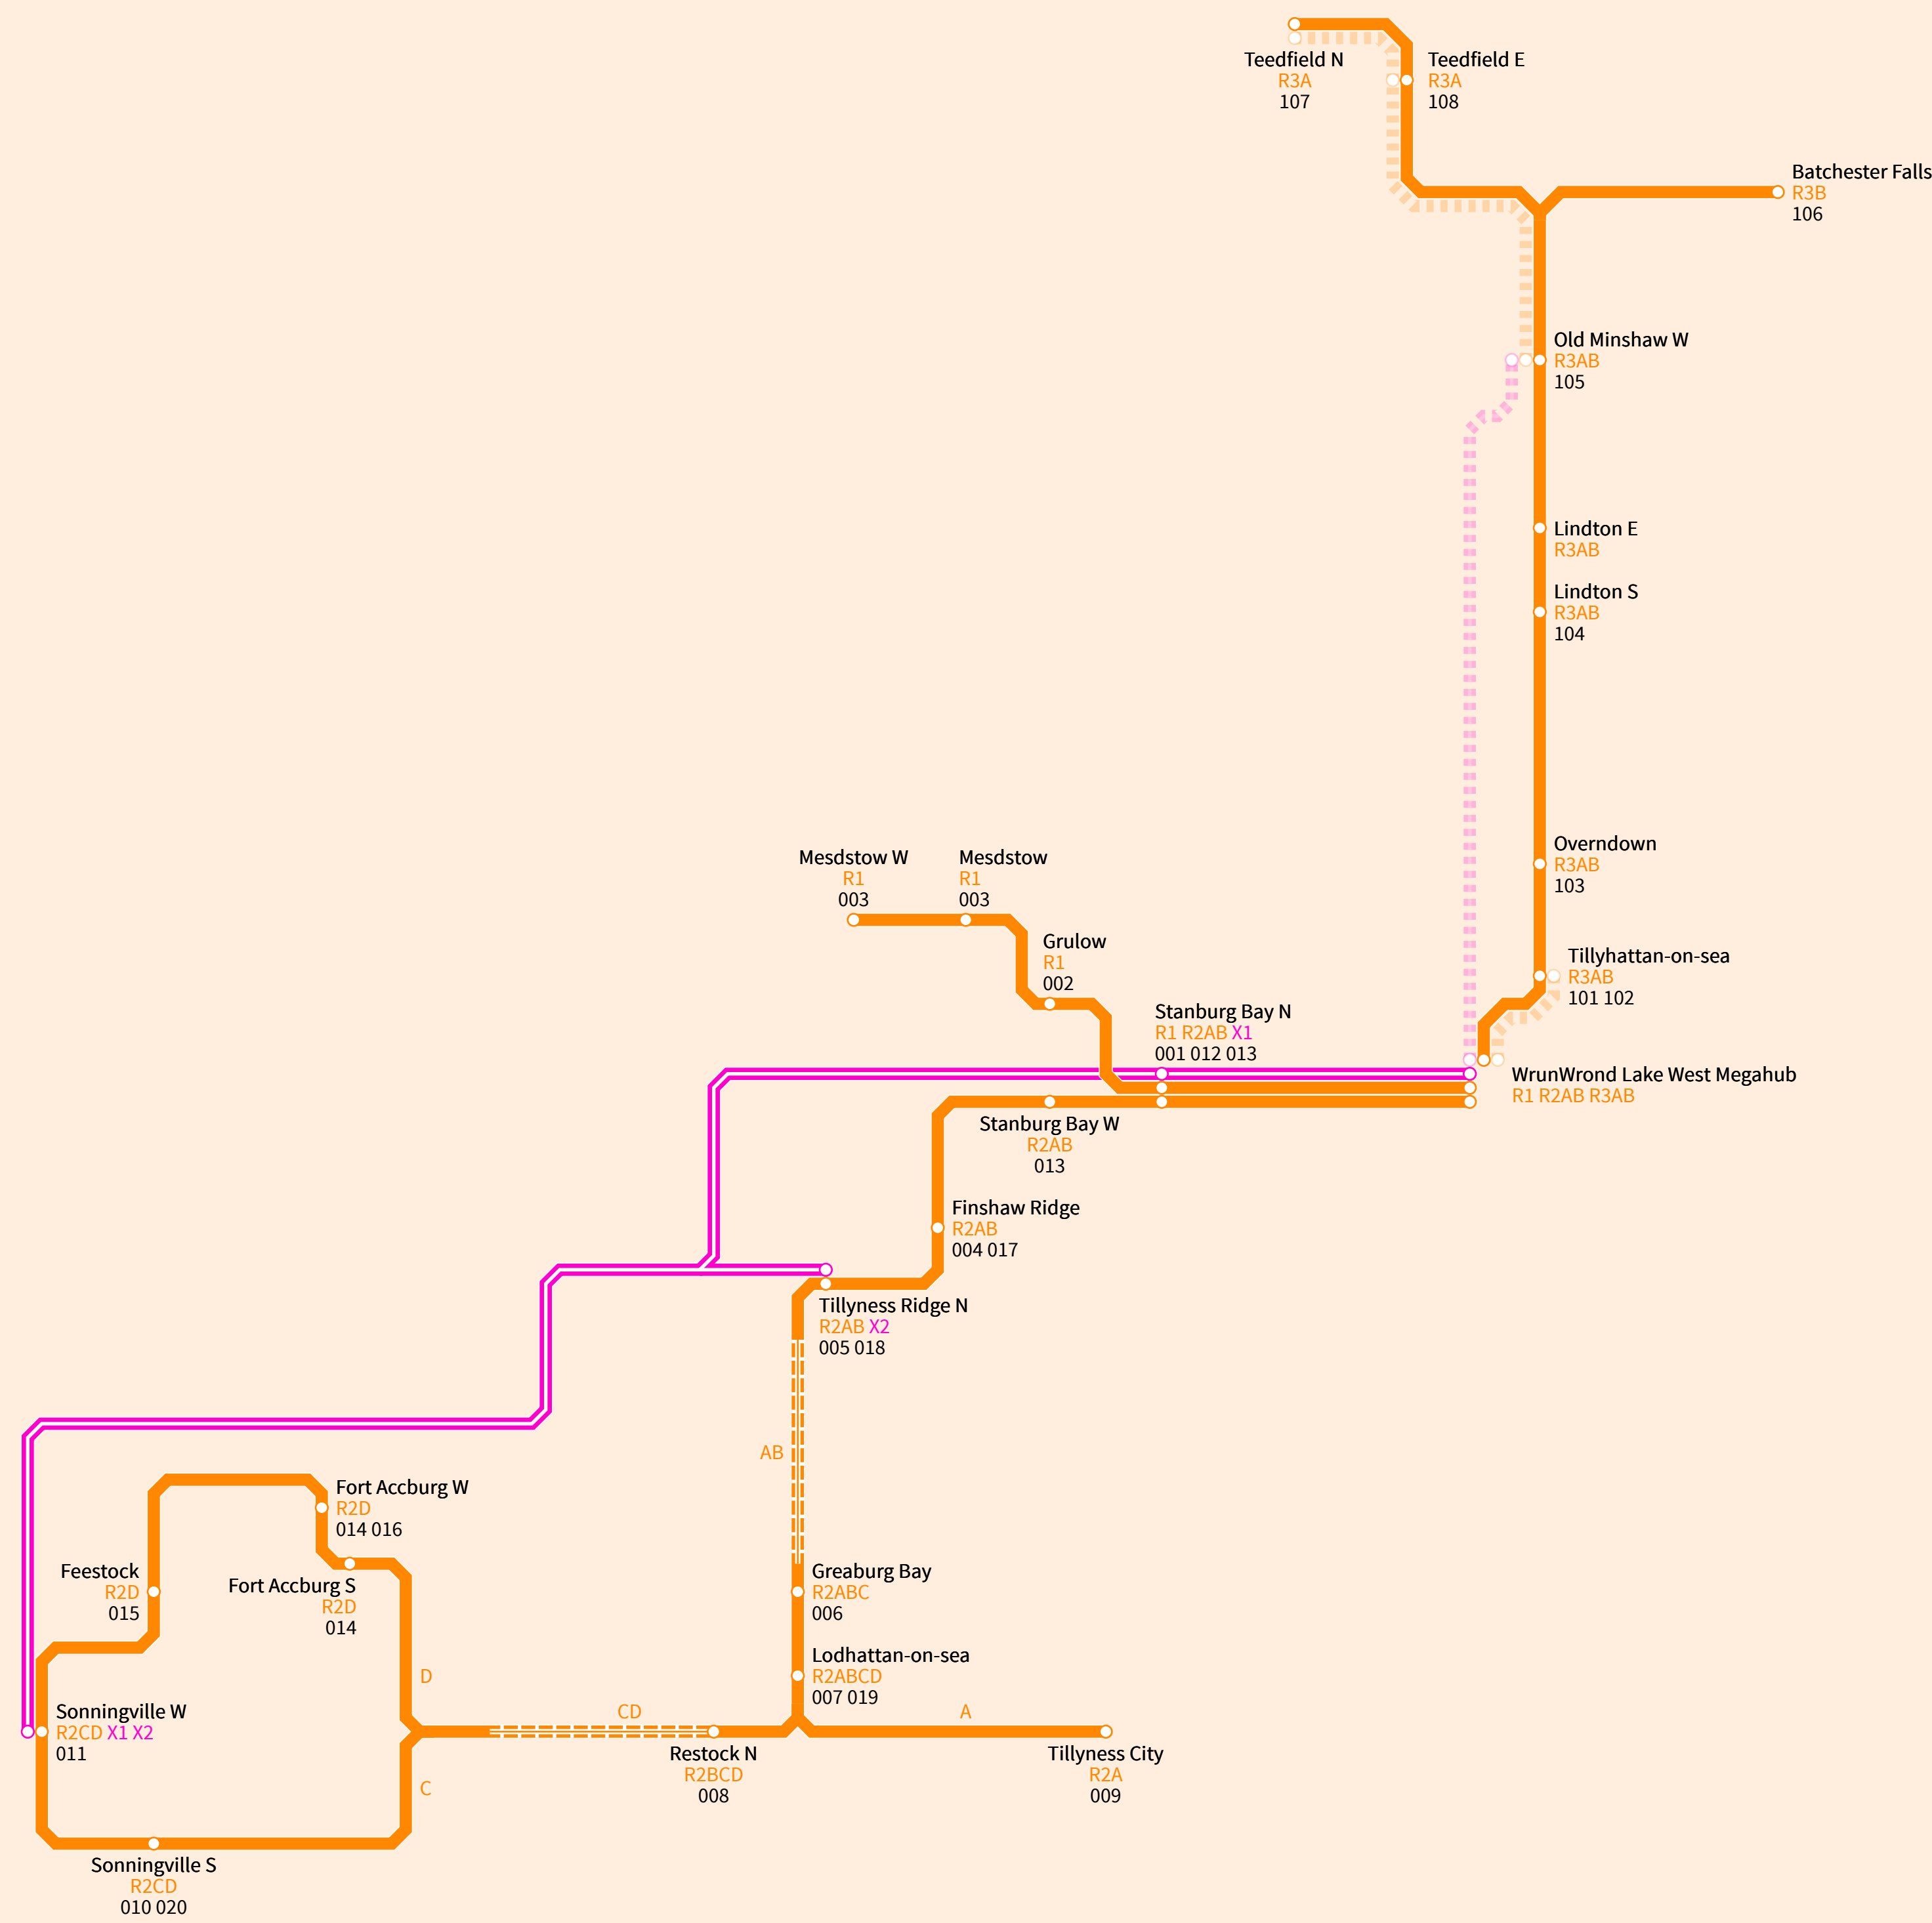

Stanburg Bay Transit

OpenTTD Map Multi-002 Session 004

Legend

- Regional**
- R1 Mesdstow - WWLW Megahub
 - R2A Tillyness City - WWLW Megahub
 - R2B Restock - WWLW Megahub
 - R2C Sonningville - Greaburg Bay
 - R2D Sonningville - Lodhattan-on-sea
 - R3A Teedfield - WWLW Megahub (u/c)
 - R3B Batchester F - WWLW Megahub (u/c)
 - R4 WWLW Megahub - ??? (u/c)
 - R5A ??? - Old Minshaw (u/c)
 - R5B ??? - Teedfield (u/c)
- Intercity**
- X1 Sonningville - WWLW Megahub
 - X2 Sonningville - Tillyness Ridge
 - X3 ??? - WWLW Megahub (u/c)
- Railways**

- Station & Name
- Main Services
- Connecting Services
- Some Services Skip
- Cliffs (slow speeds)
- Under Construction