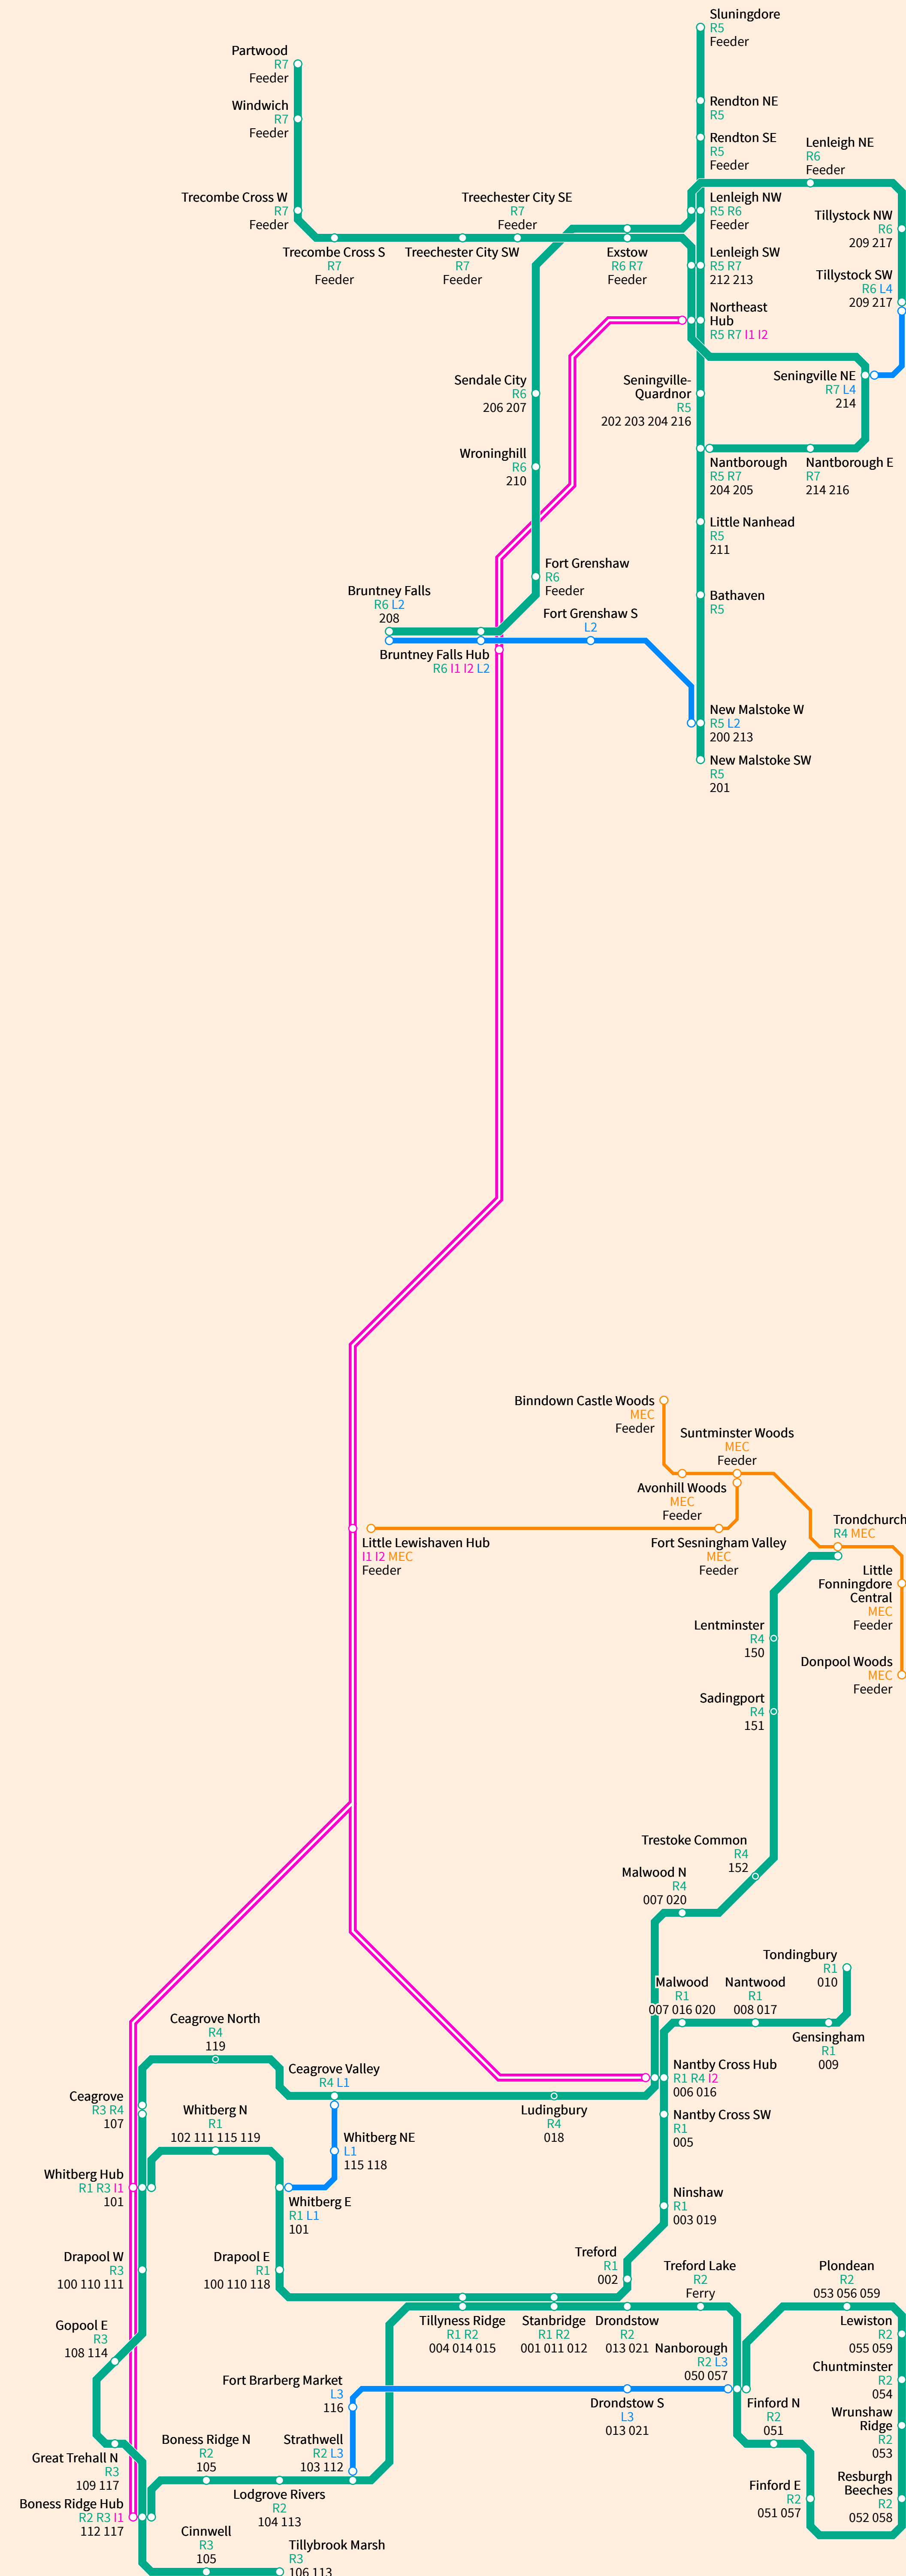

Stanbridge Transit

OpenTTD Map Multi-001 Session 009

Legend

Mailway Regional

- R1 Whitberg-Tondingbury
- R2 Boness Ridge-LCR Coast
- R3 Ceagrove-Tillybrook Marsh
- R4 Ceagrove-Trondchurch
- R5 Sluningdore-New Malstoke
- R6 Tillystock-Bruntney Falls
- R7 Partwood-Nantborough

Mailway Intercity

- I1 Northeast Hub-Boness Ridge Hub
- I2 Northeast Hub-Nantby Cross Hub

Mailway Link

- L1 Whitberg-Ceagrove Valley
- L2 Bruntney Falls-New Malstoke
- L3 R2 Relief Line
- L4 Seningville-Tillystock

Other Railways

- MEC MIDEASTERN Coast

- Station & Name
- Main Services
- Connecting Services
- Some Services Skip
- Under Construction