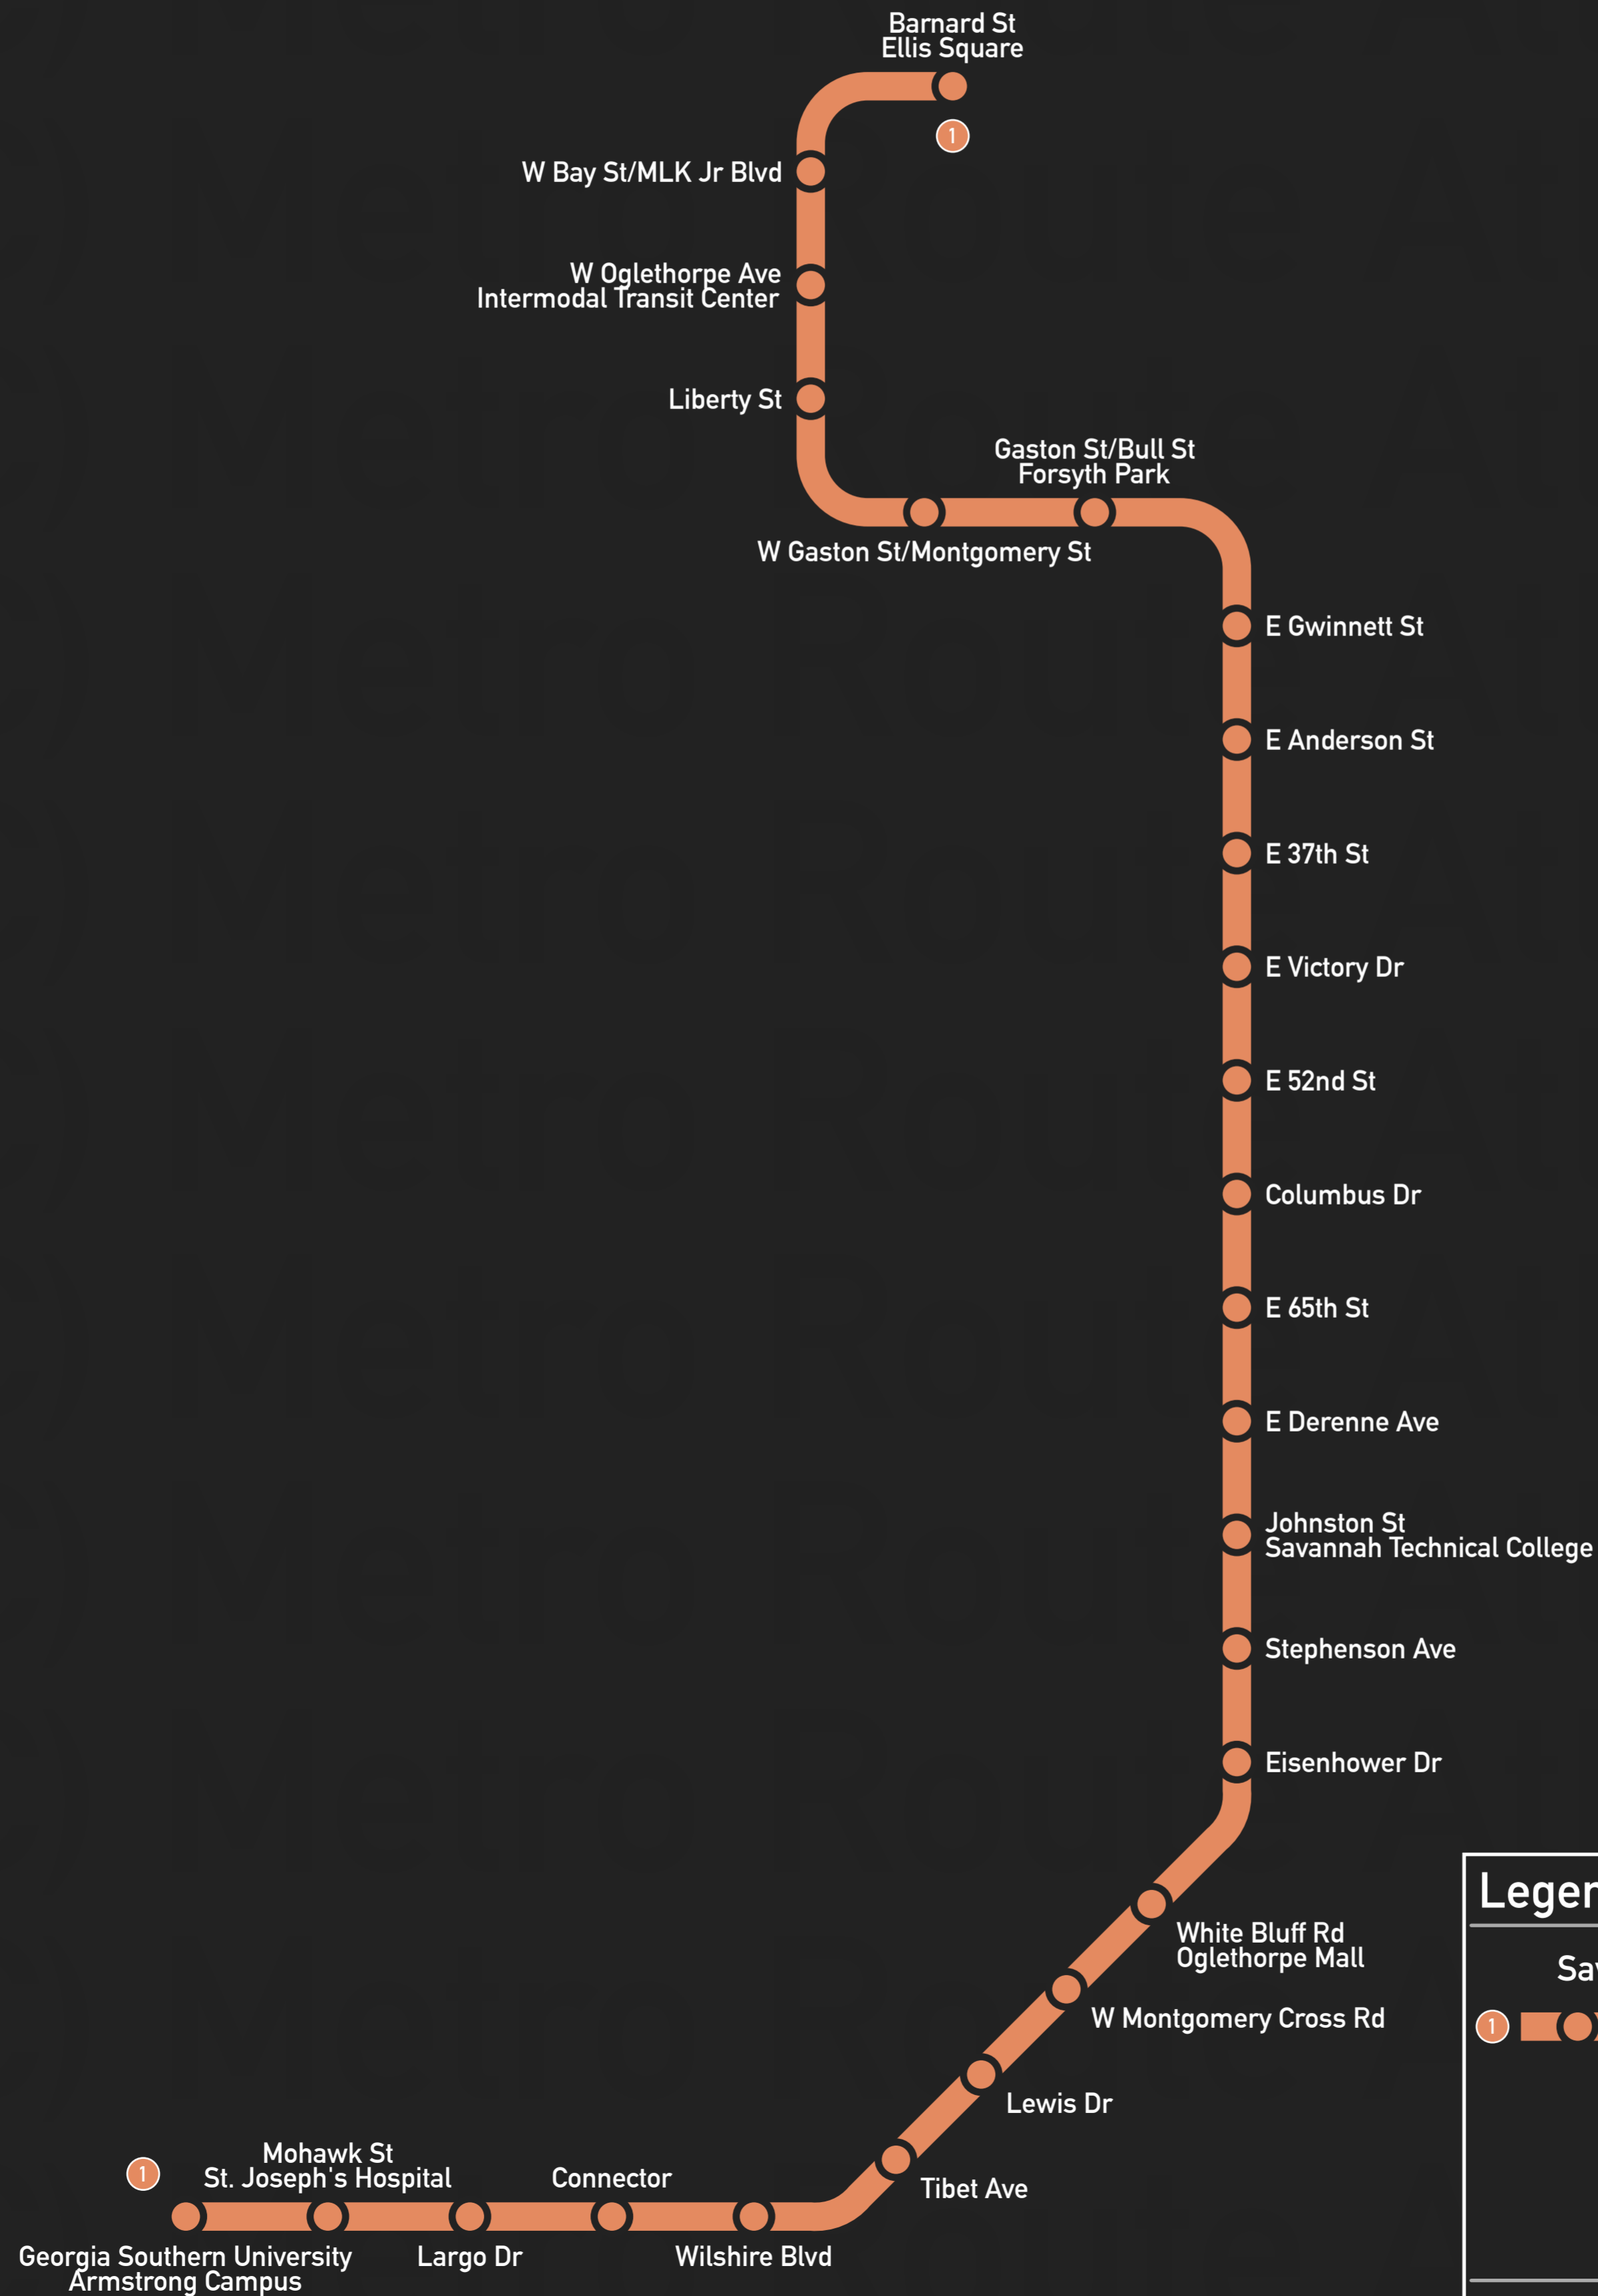

Savannah, GA

MSA: Savannah, GA (404,798, 2020)

Metro Route Atlas Light Metro Project #005

Savannah River

Legend

Savannah Light Metro

① —●— Line 1 - Abercorn Line