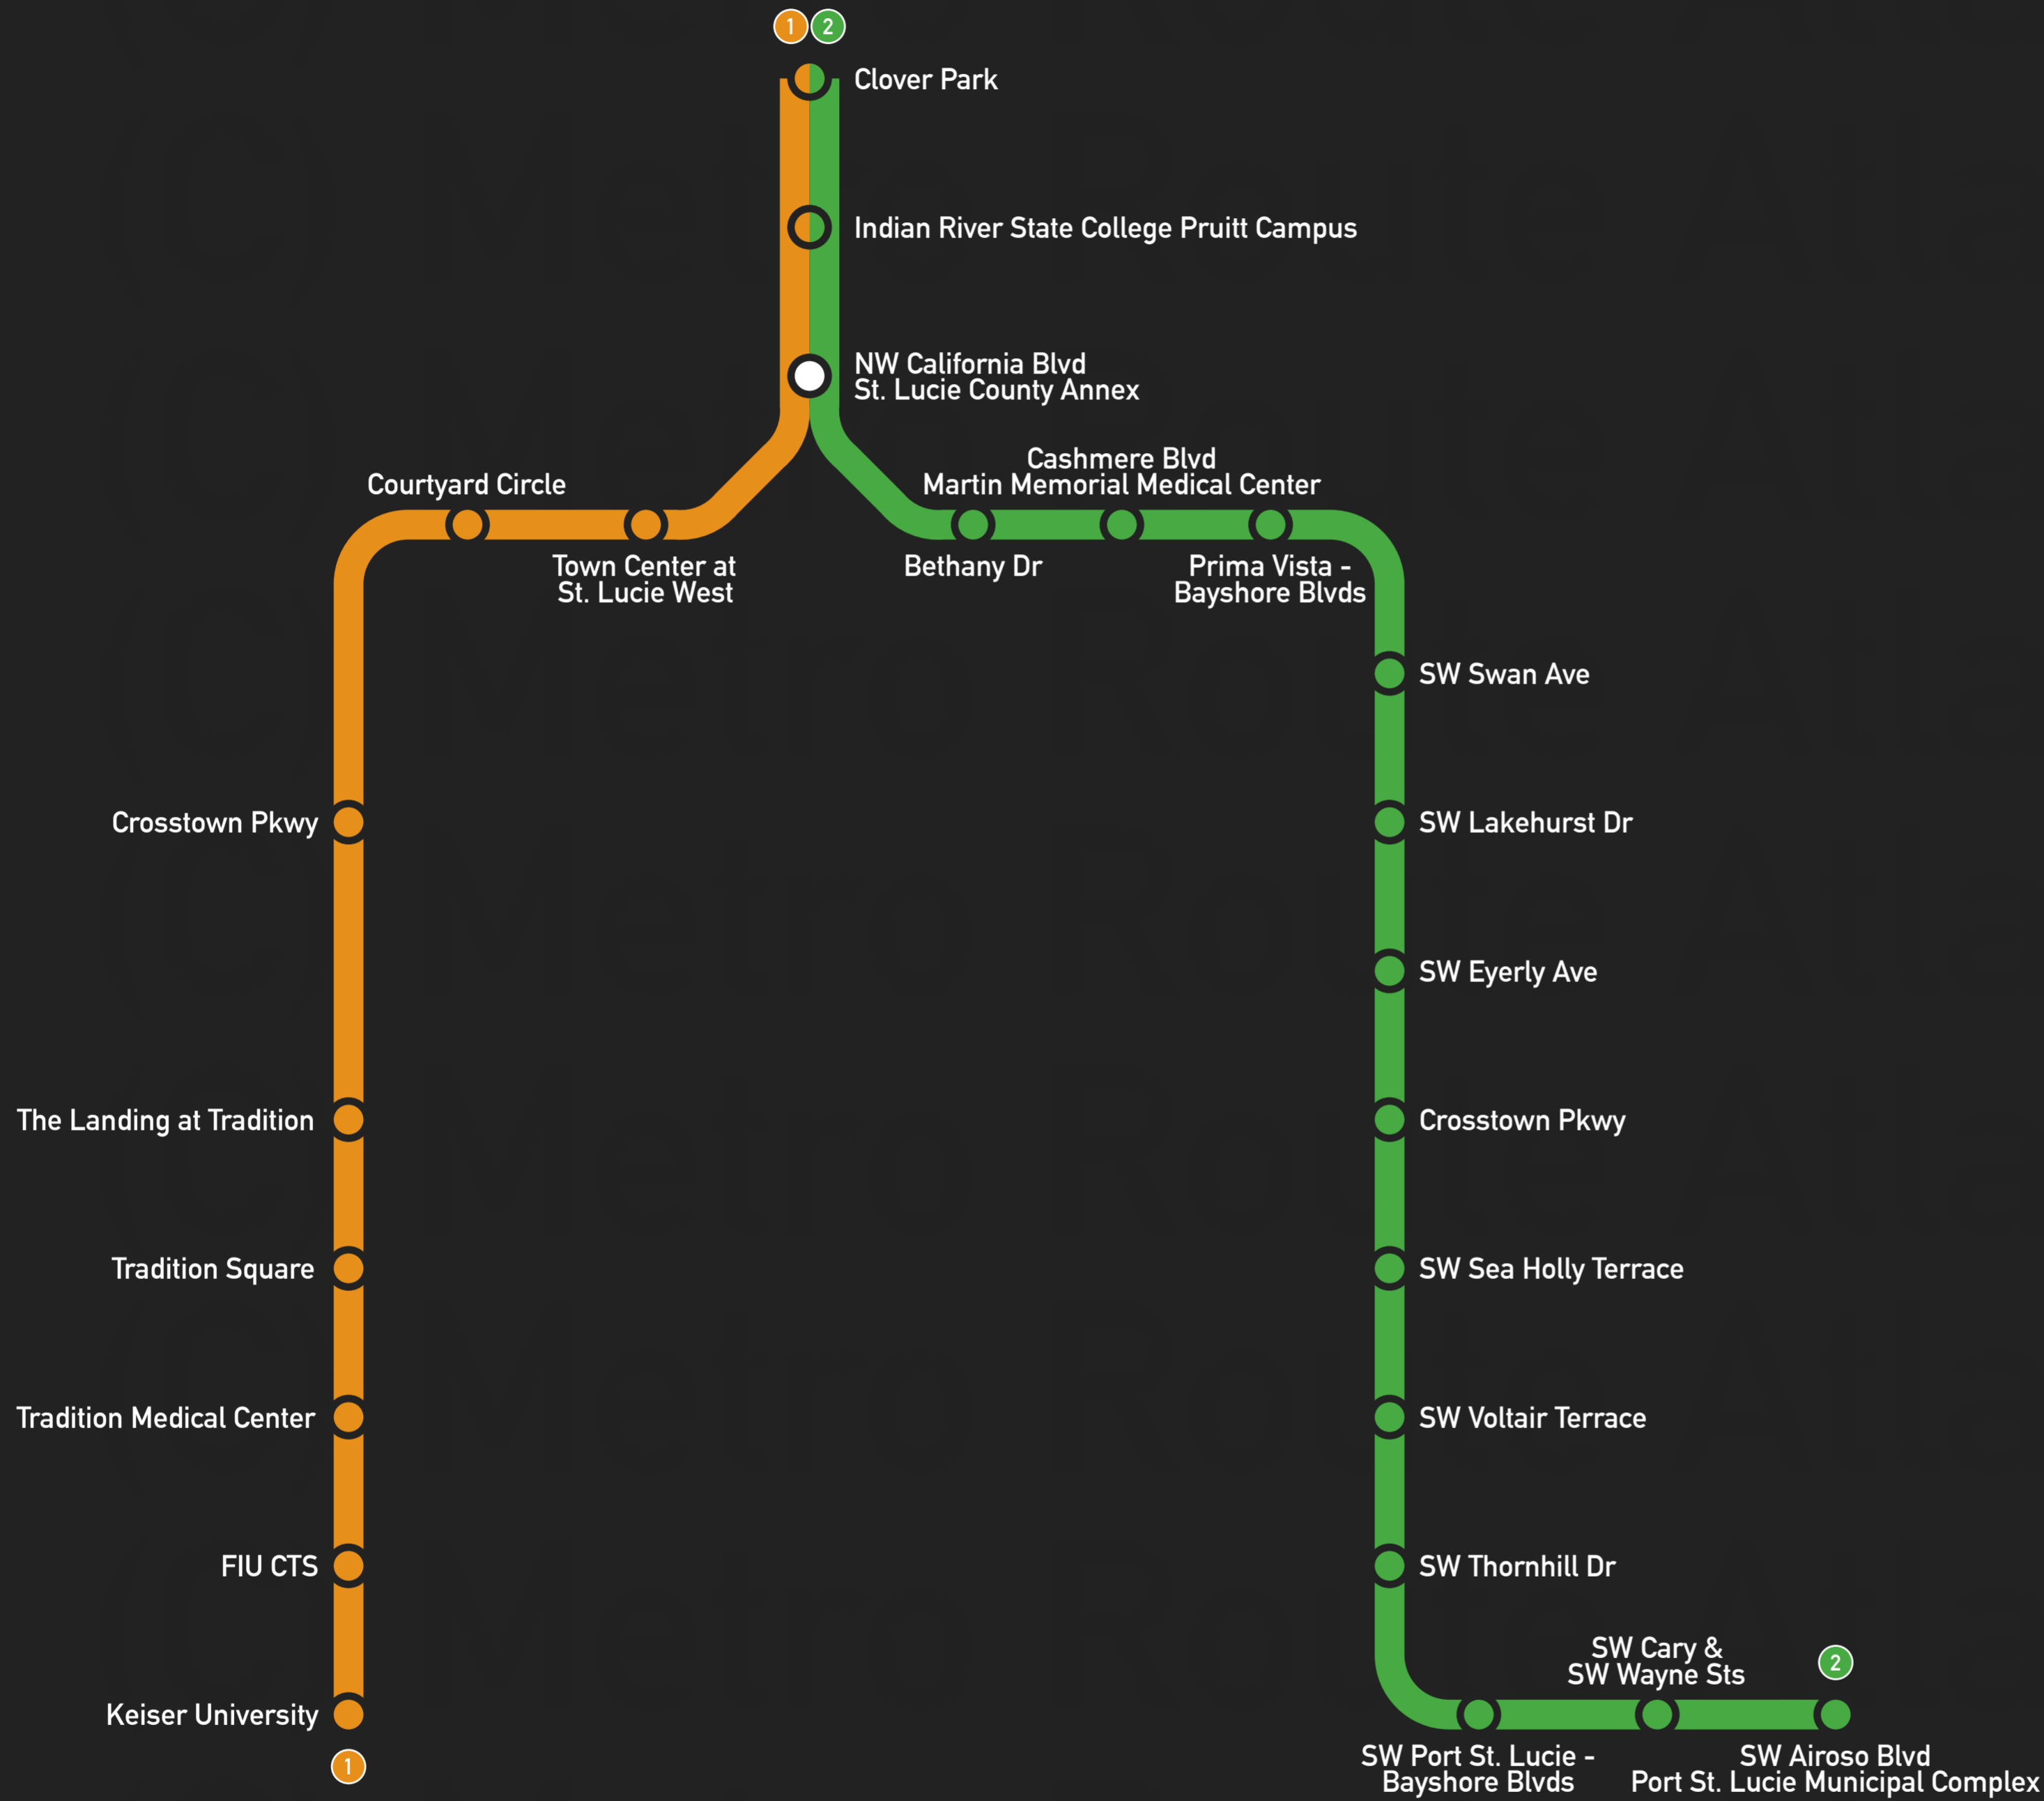

Port St. Lucie, Florida

MSA: Port St. Lucie, FL (487,657, 2020)

Metro Route Atlas Light Metro Project #004

St. Lucie River

Legend

Treasure Coast Light Metro

- ① Line 1 - Tradition Line
- ② Line 2 - Bayshore Line