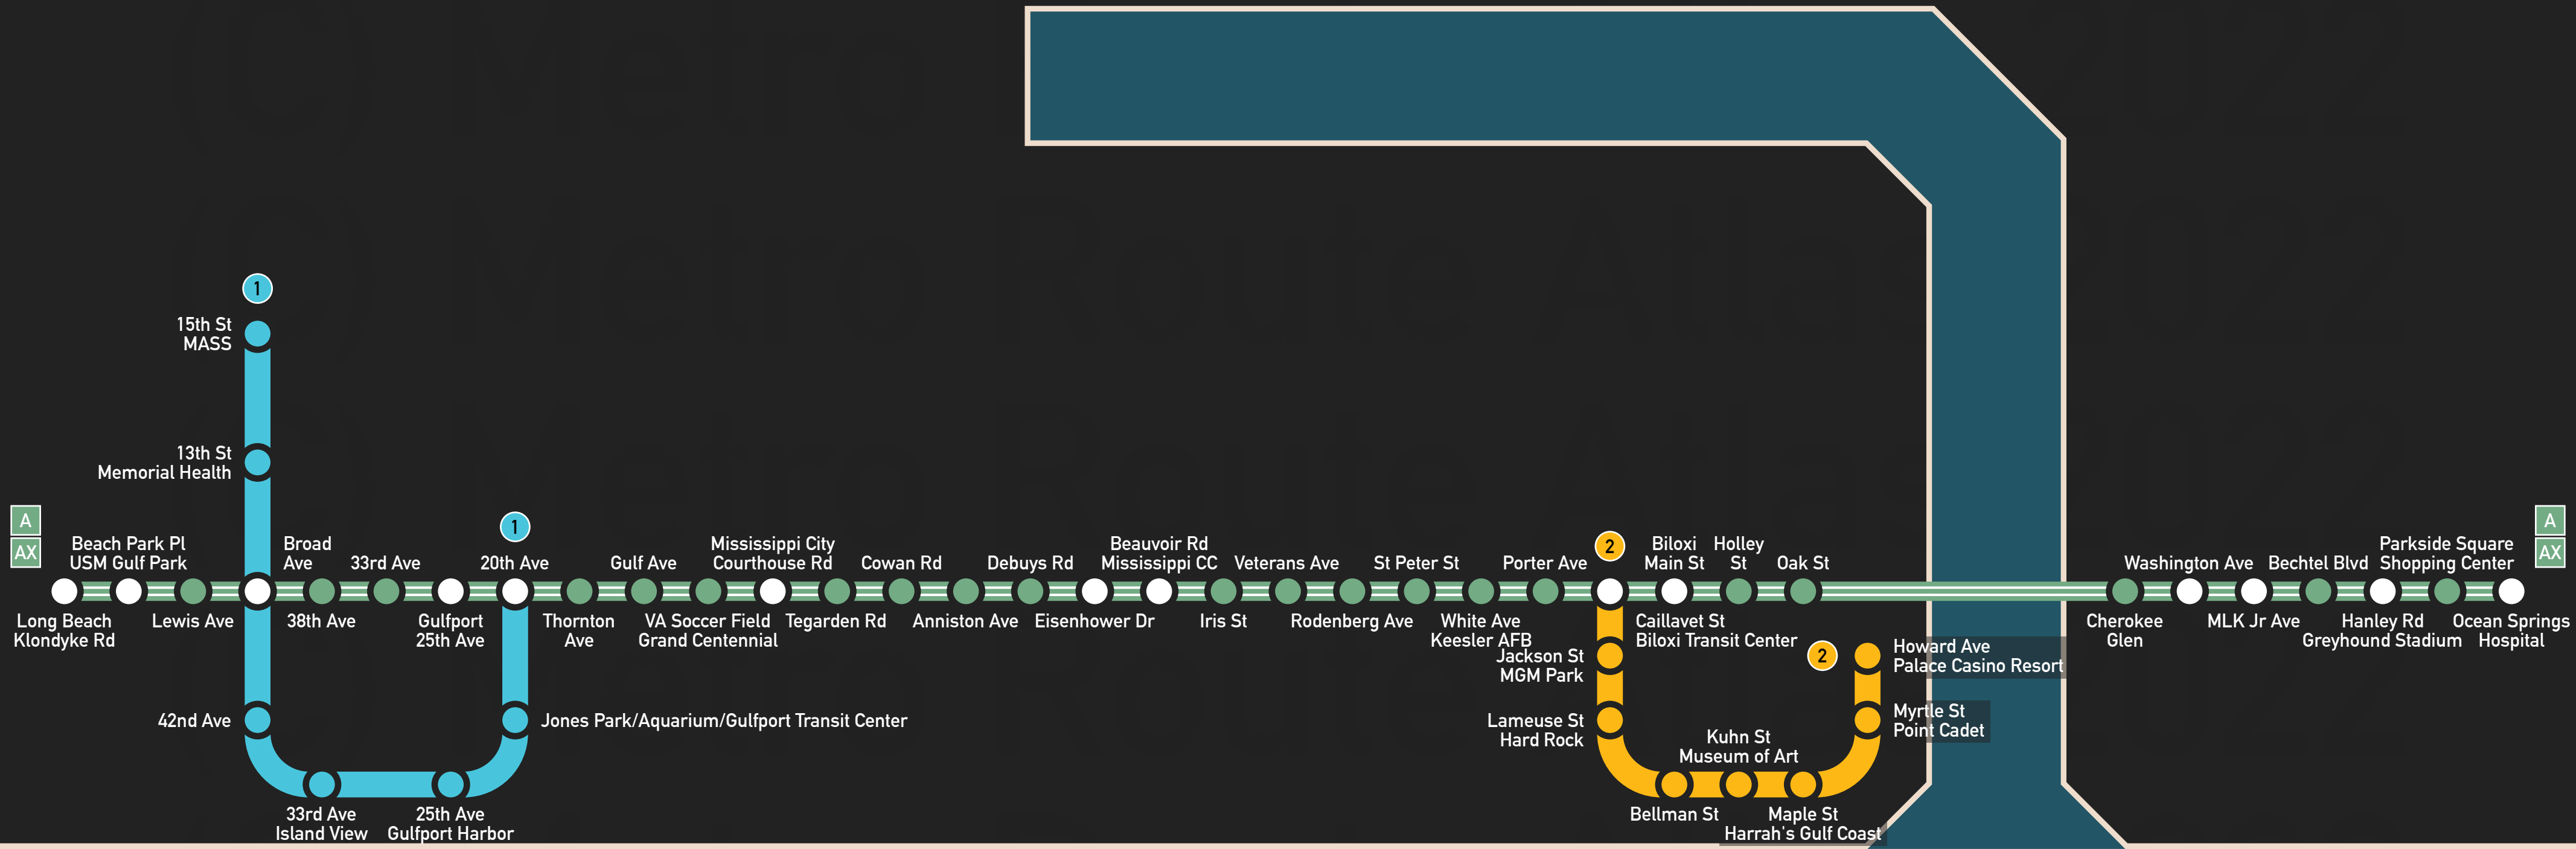

# Gulfport-Biloxi, Mississippi

MSA: Gulfport-Biloxi, MS (416,259, 2020)

Metro Route Atlas Light Metro Project #012

*Gulf of Mexico*

## Legend

### Mississippi Coast Metromover

- ① Line 1 - Gulfport Connector
- ② Line 2 - Biloxi Connector

### Mississippi Coast Regional Rail

- A Line A - Coast Local  
Makes all stops
- AX Line AX - Coast Express  
Limited stops for a faster ride  
Stops at all transfer stations