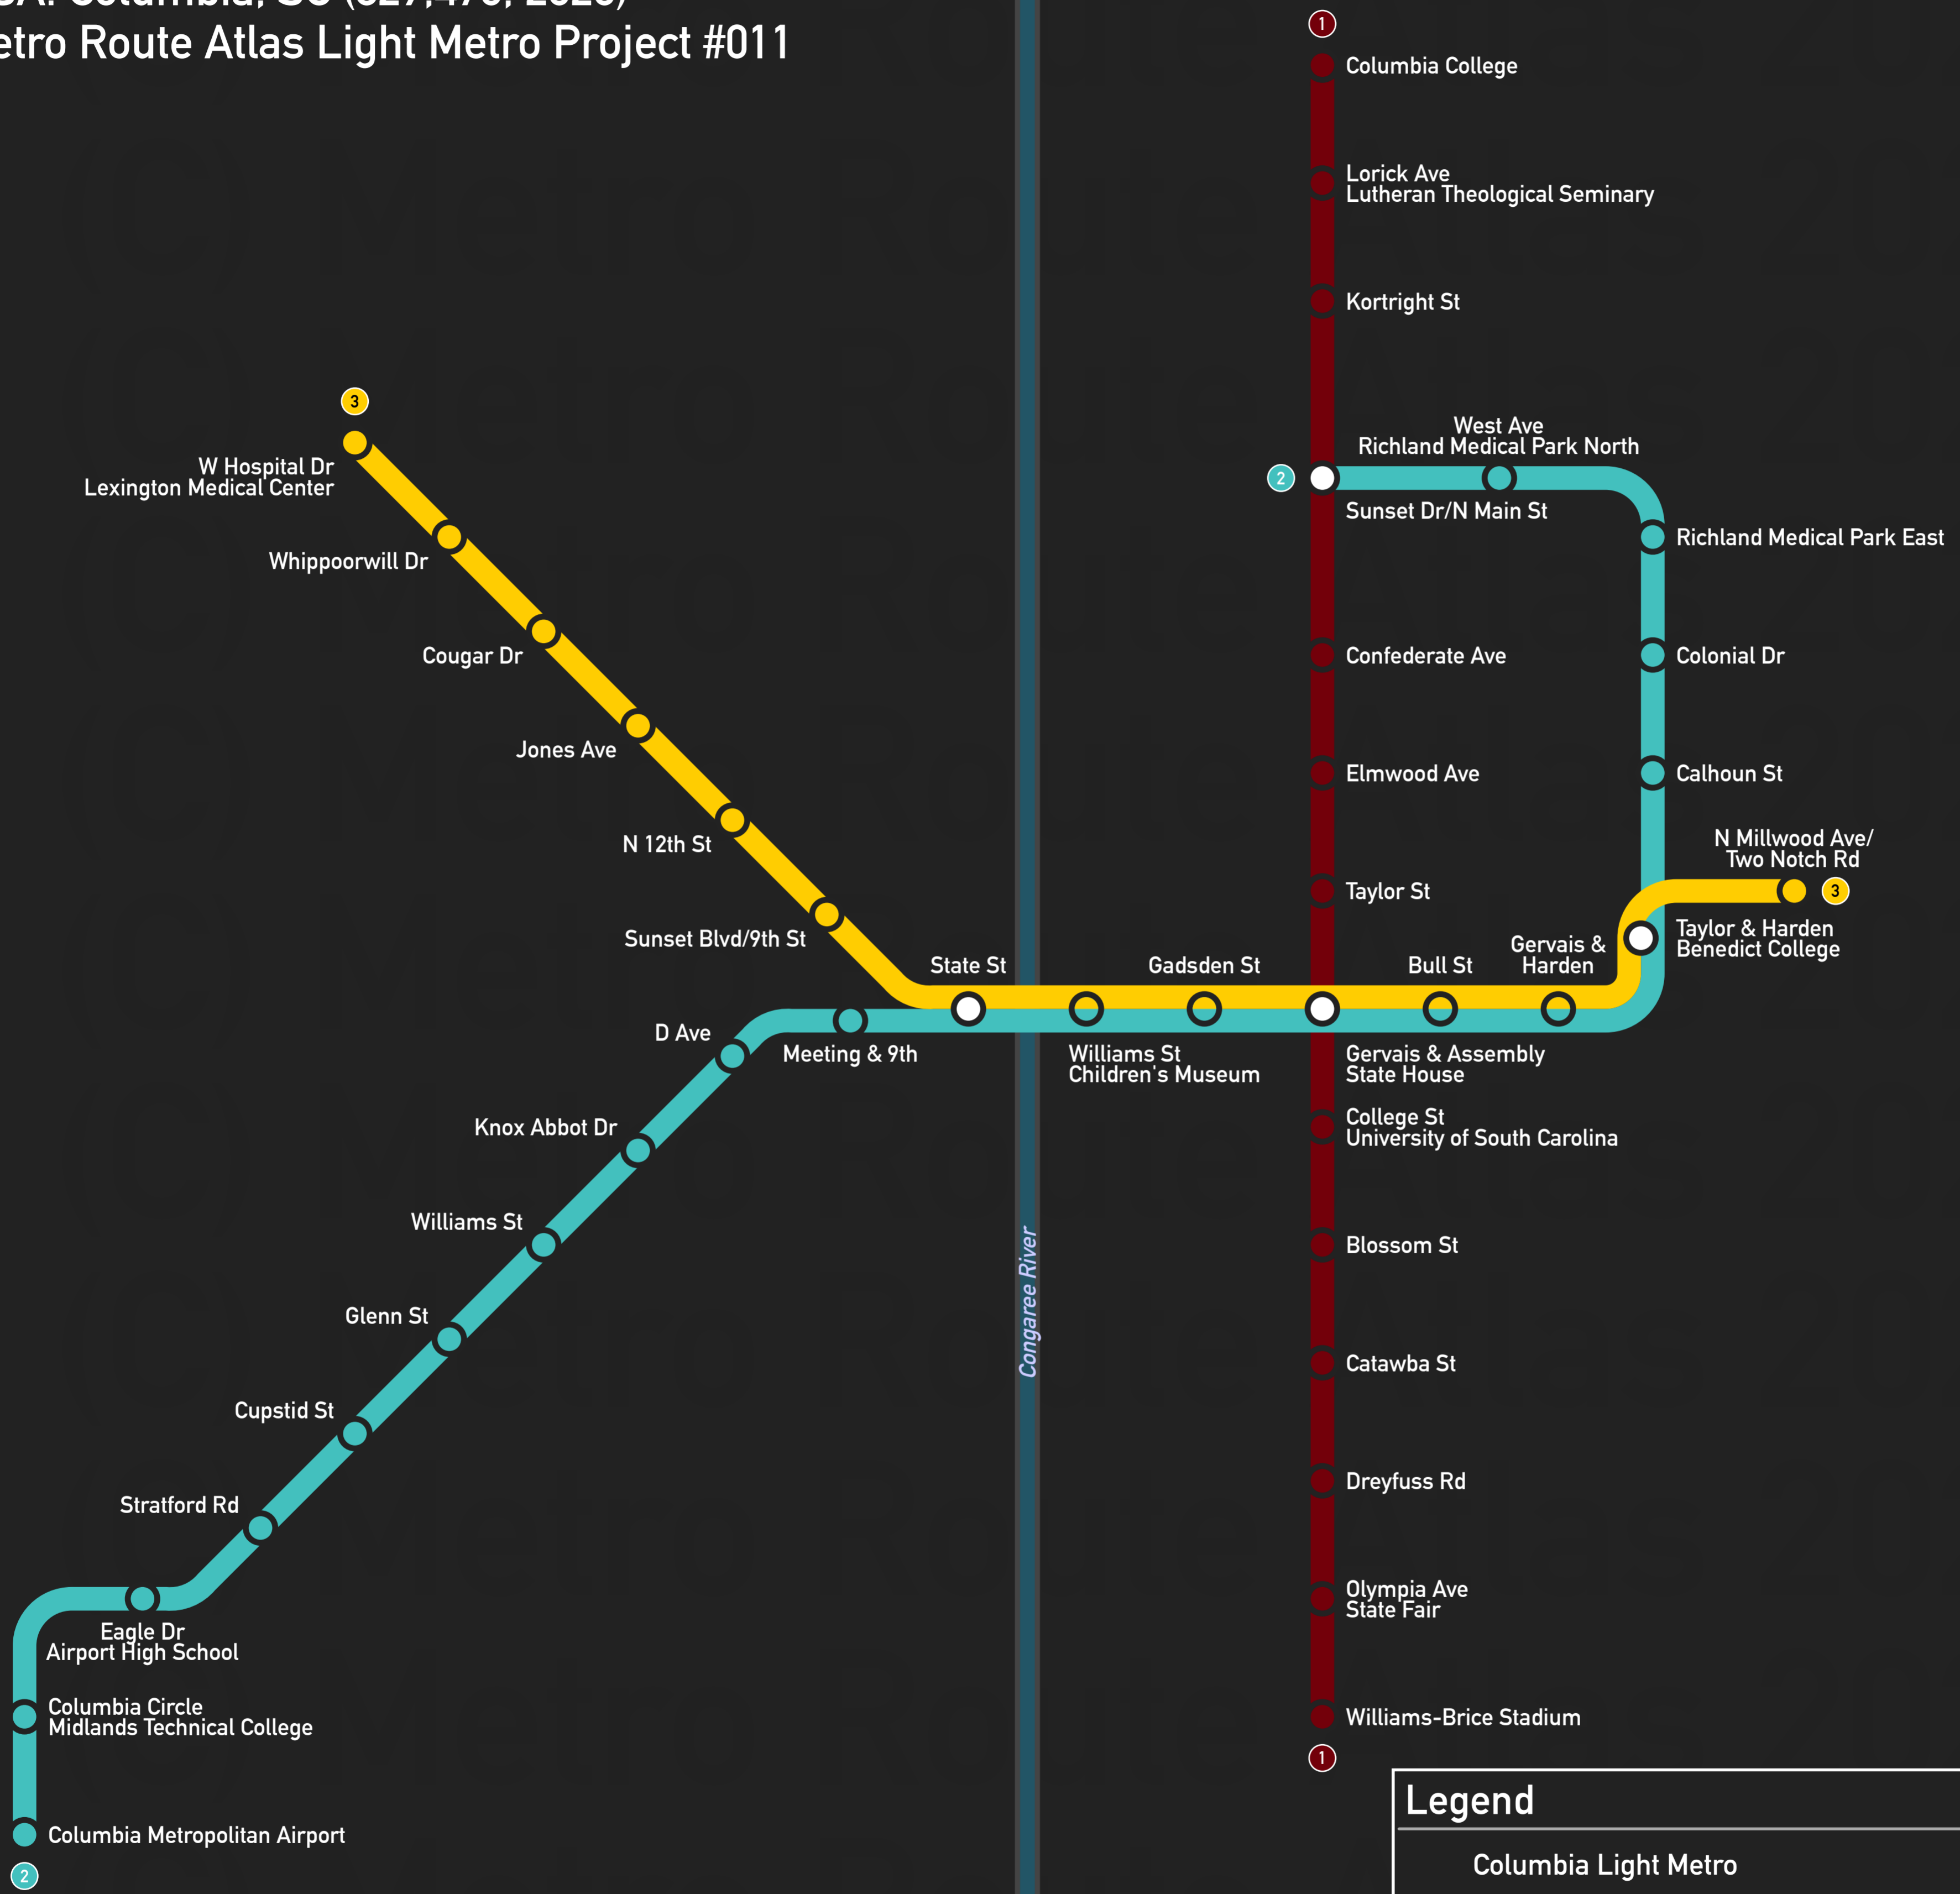

Columbia, South Carolina

MSA: Columbia, SC (829,470, 2020)

Metro Route Atlas Light Metro Project #011

Legend

Columbia Light Metro

- ① Line 1 - Columbia Line
- ② Line 2 - Airport Line
- ③ Line 3 - Sunset Line

© Andrew Fan (Metro Route Atlas) 2022 | This is a fantasy map for the MRA Light Metro Project. Map is not to scale.