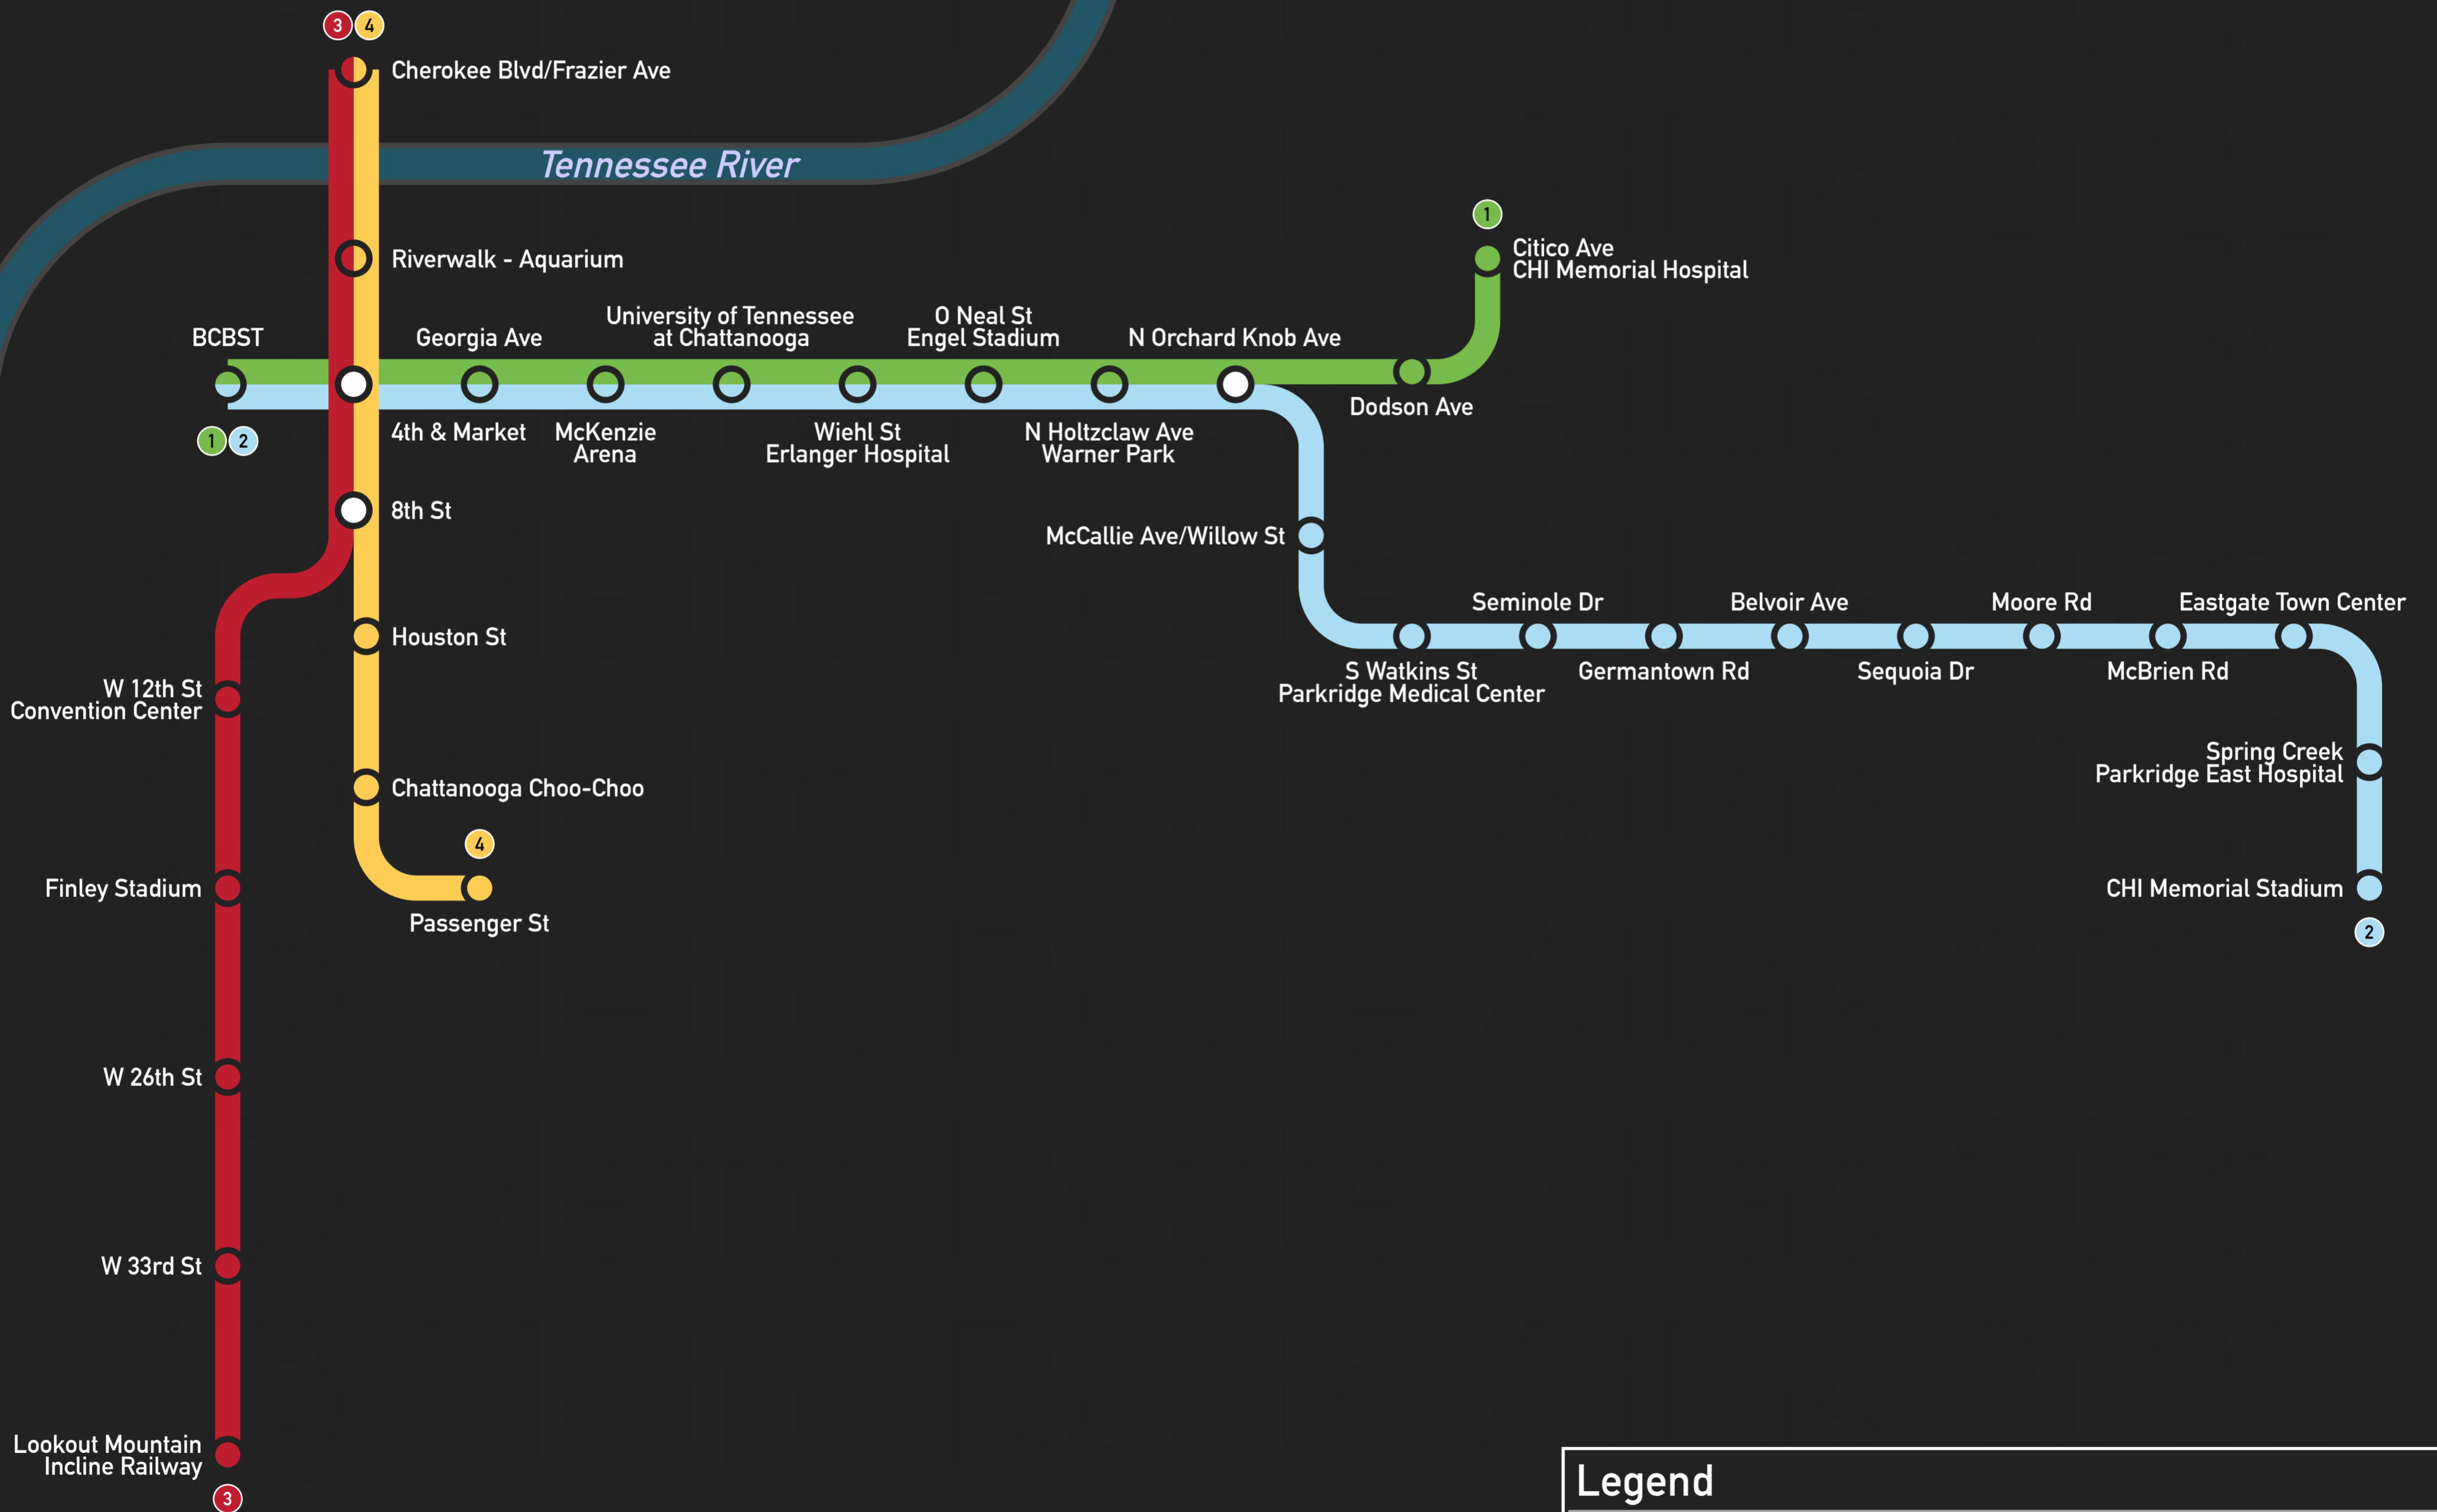

Chattanooga, Tennessee

MSA: Chattanooga, TN-GA (562,647, 2020)

Metro Route Atlas Light Metro Project #003

Legend

Chattanooga Light Metro

- ① Line 1 - Glenwood Line
- ② Line 2 - Brainerd Line
- ③ Line 3 - Lookout Line
- ④ Line 4 - Southside Line

© Andrew Fan (Metro Route Atlas) 2022 | This is a fantasy map for the MRA Light Metro Project. Map is not to scale.