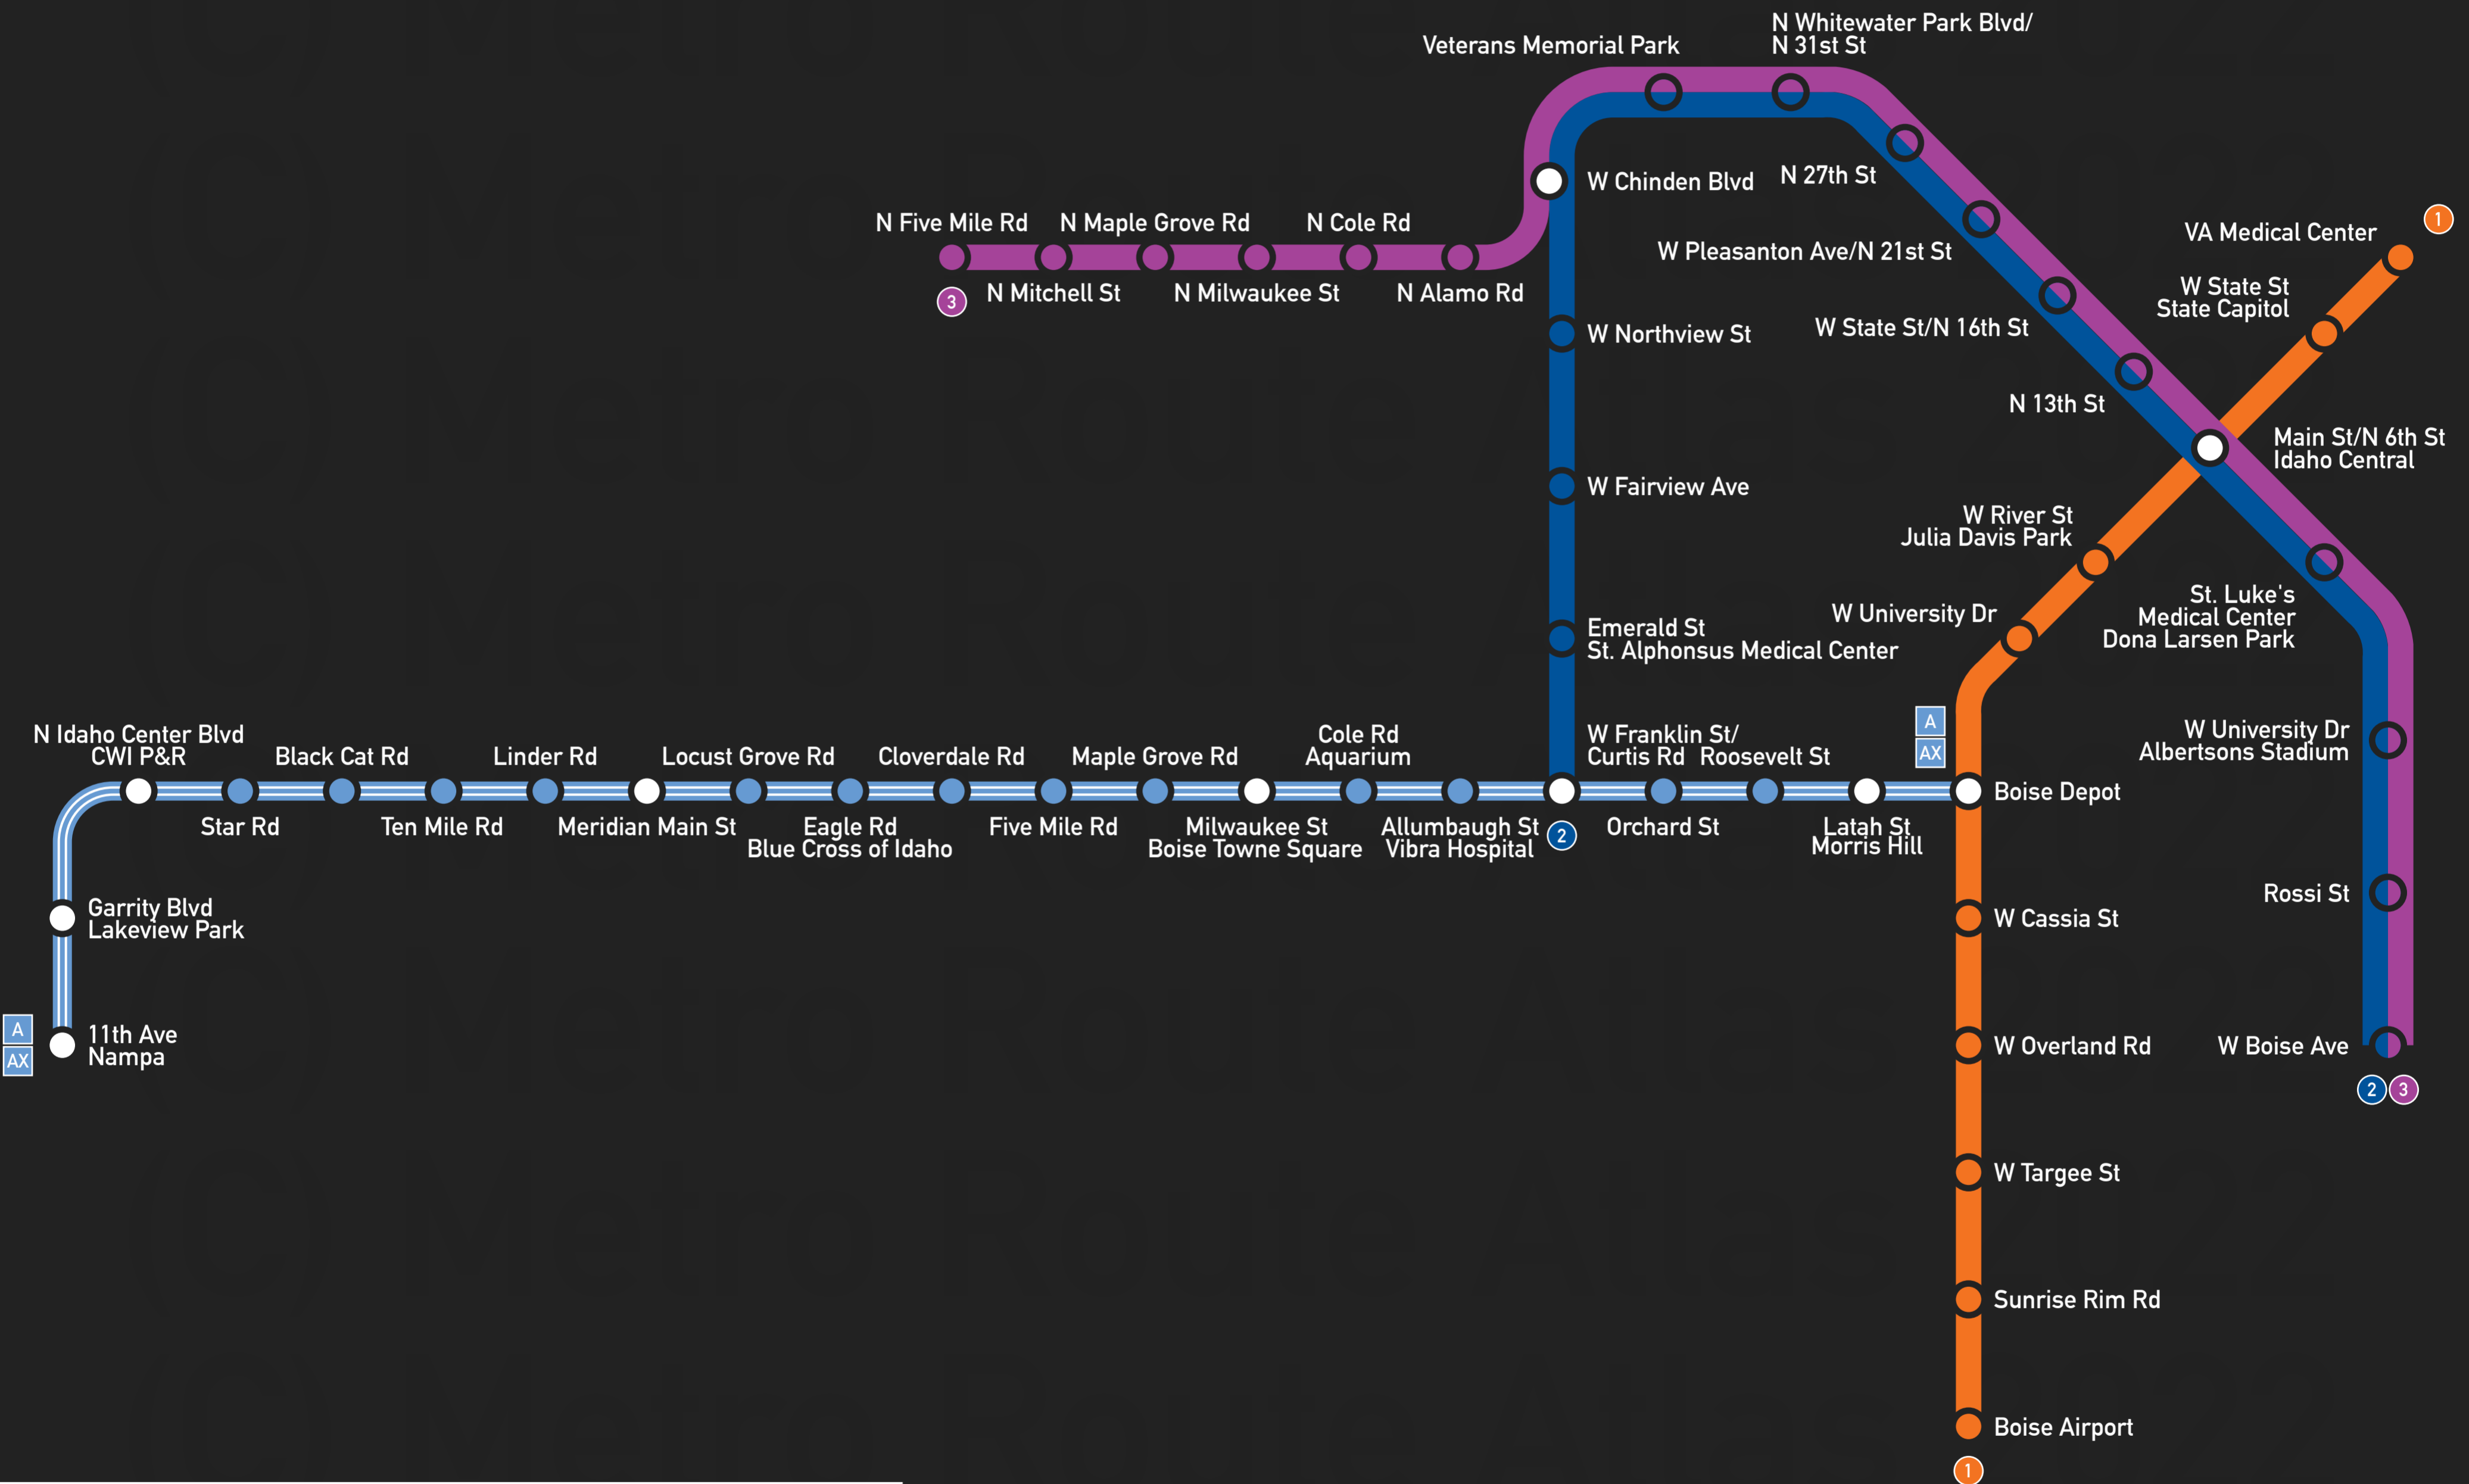

Boise, Idaho

MSA: Boise, ID (764,718, 2020)

Metro Route Atlas Light Metro Project #007

Legend

Boise Light Metro		Treasure Valley Regional Rail	
①	Line 1 - Airport Vista Line	A	Line A - Nampa Local Makes all stops
②	Line 2 - Broncos Line	AX	Line AX - Nampa Express Limited stops for a faster ride Stops at all transfer stations
③	Line 3 - Ustick Line		

© Andrew Fan (Metro Route Atlas) 2022 | This is a fantasy map for the MRA Light Metro Project. Map is not to scale.