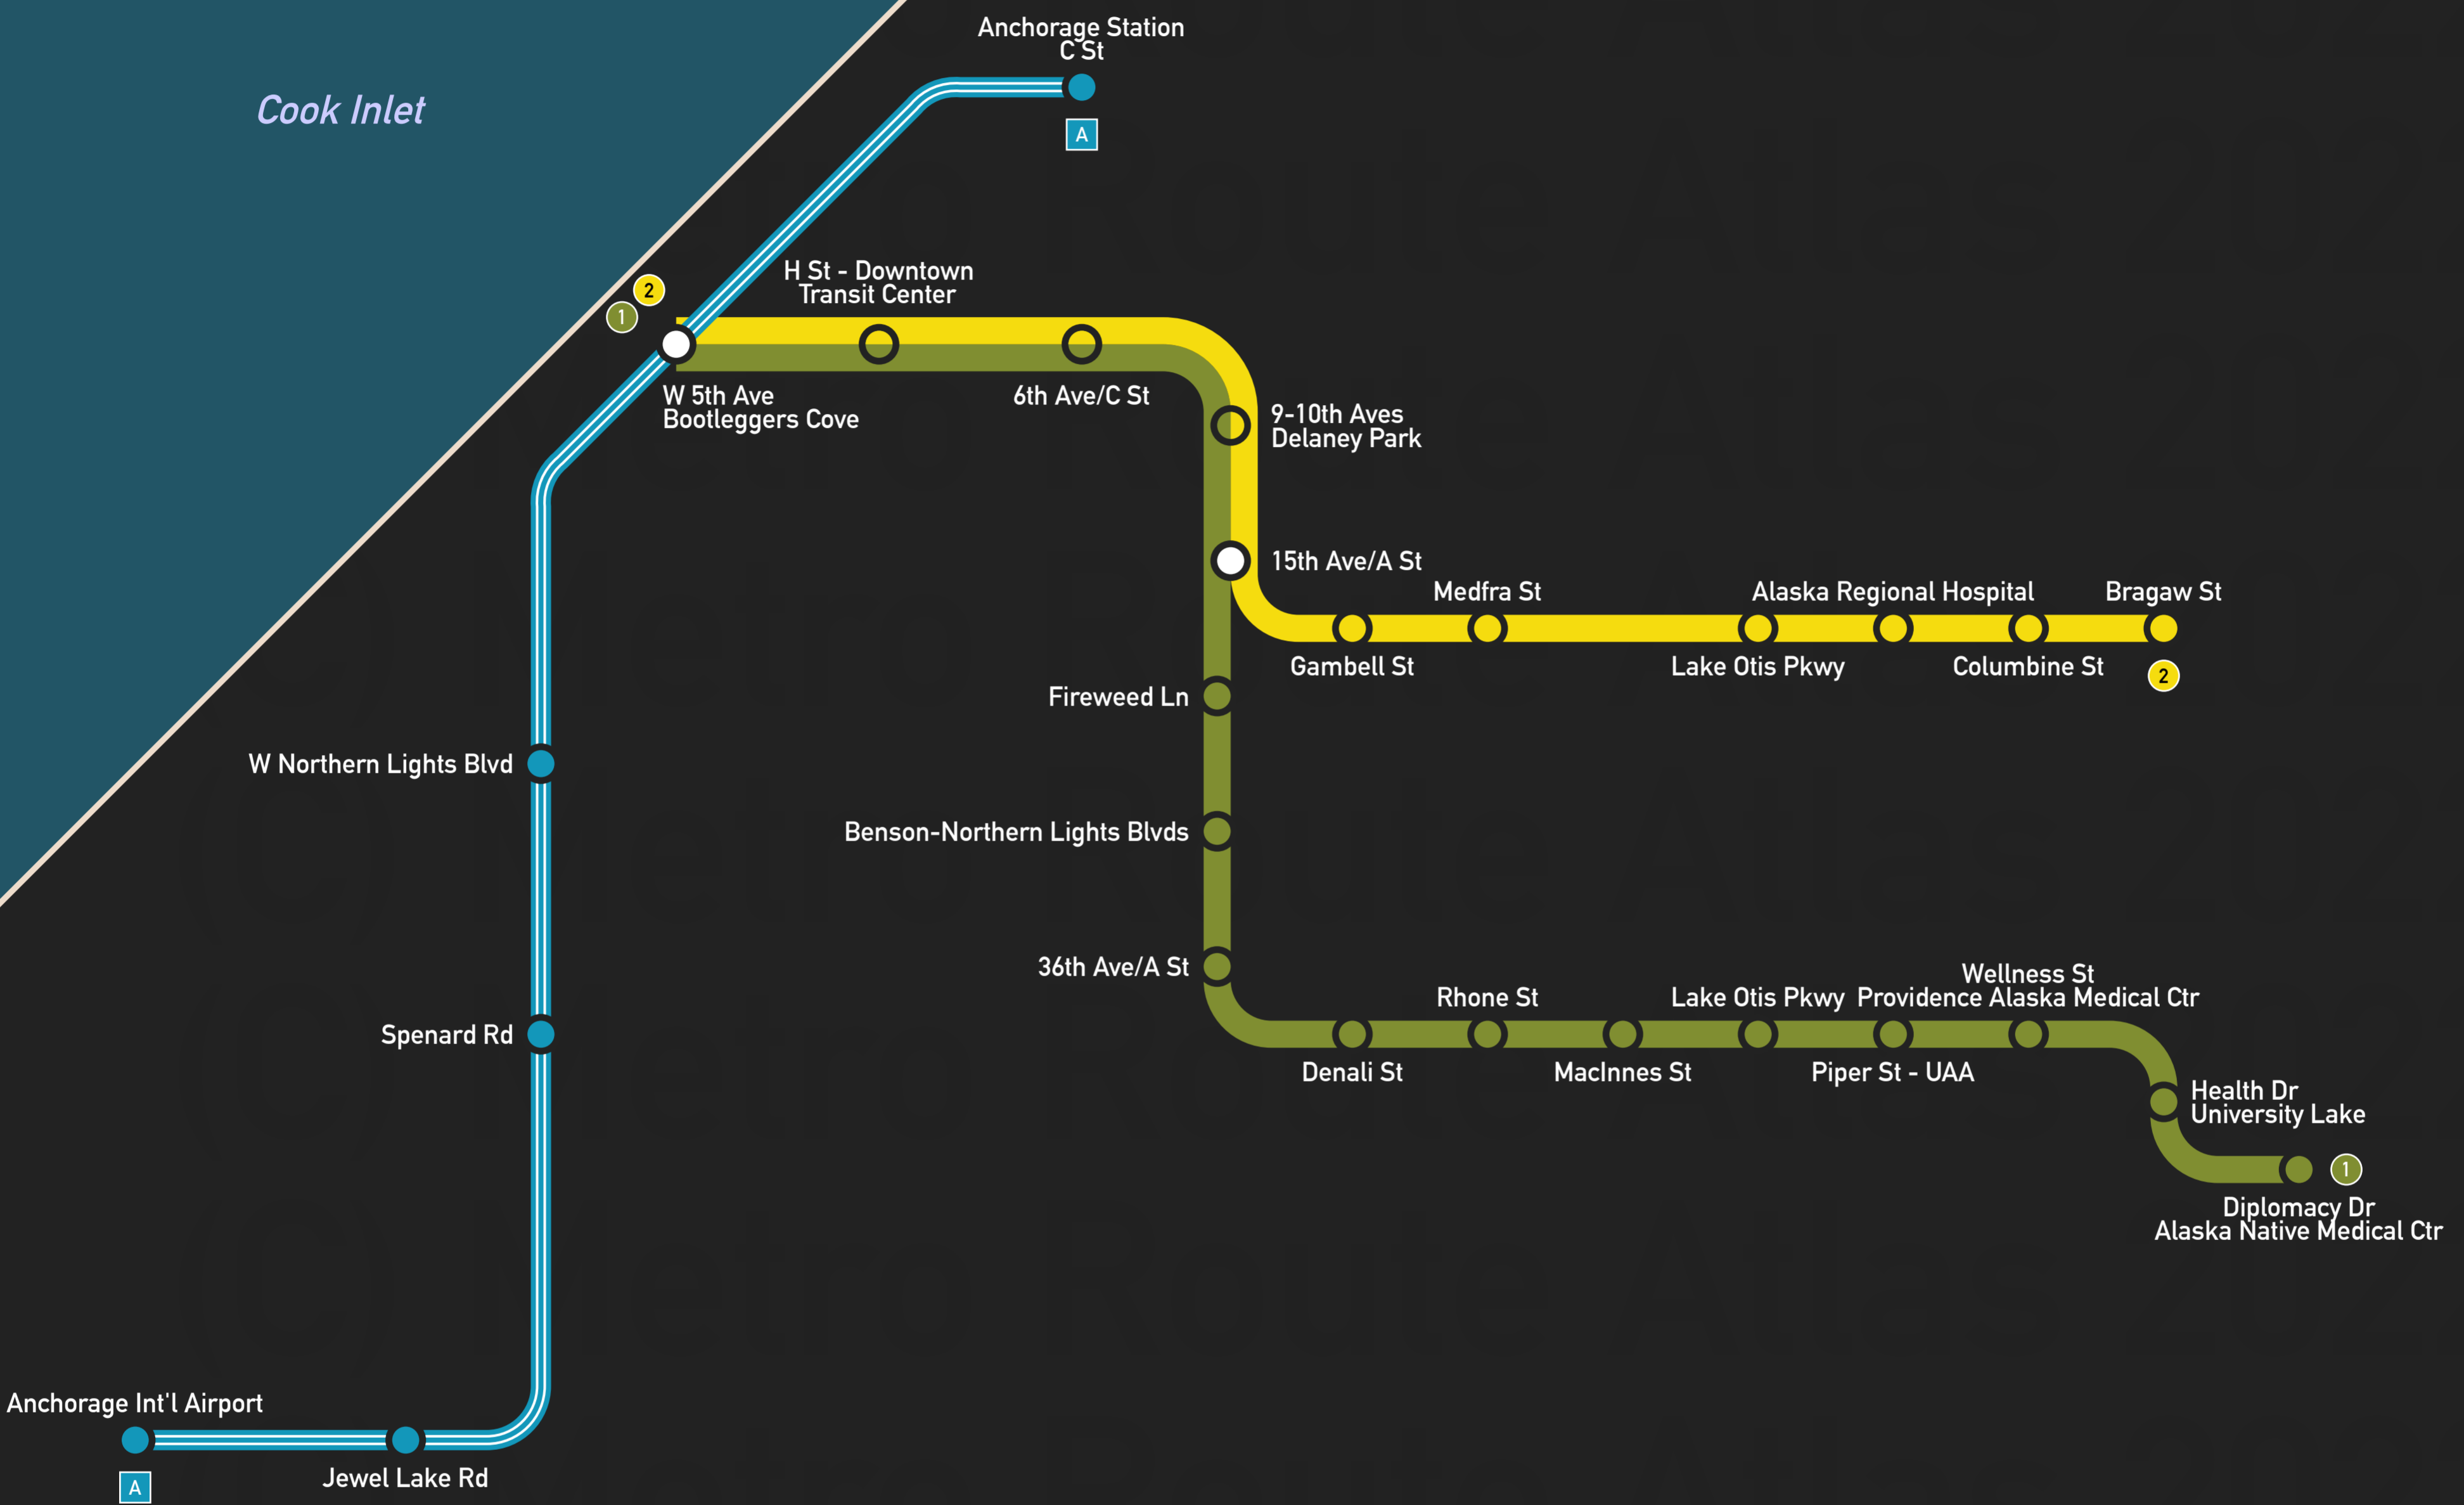

# Anchorage, Alaska

MSA: Anchorage, AK (398,328, 2020)

Metro Route Atlas Light Metro Project #008

## Legend

### Anchorage Light Metro

- ① Line 1 - U-Med Line
- ② Line 2 - Chugach Line

### Anchorage Regional Rail

- A Line A - Airport Line