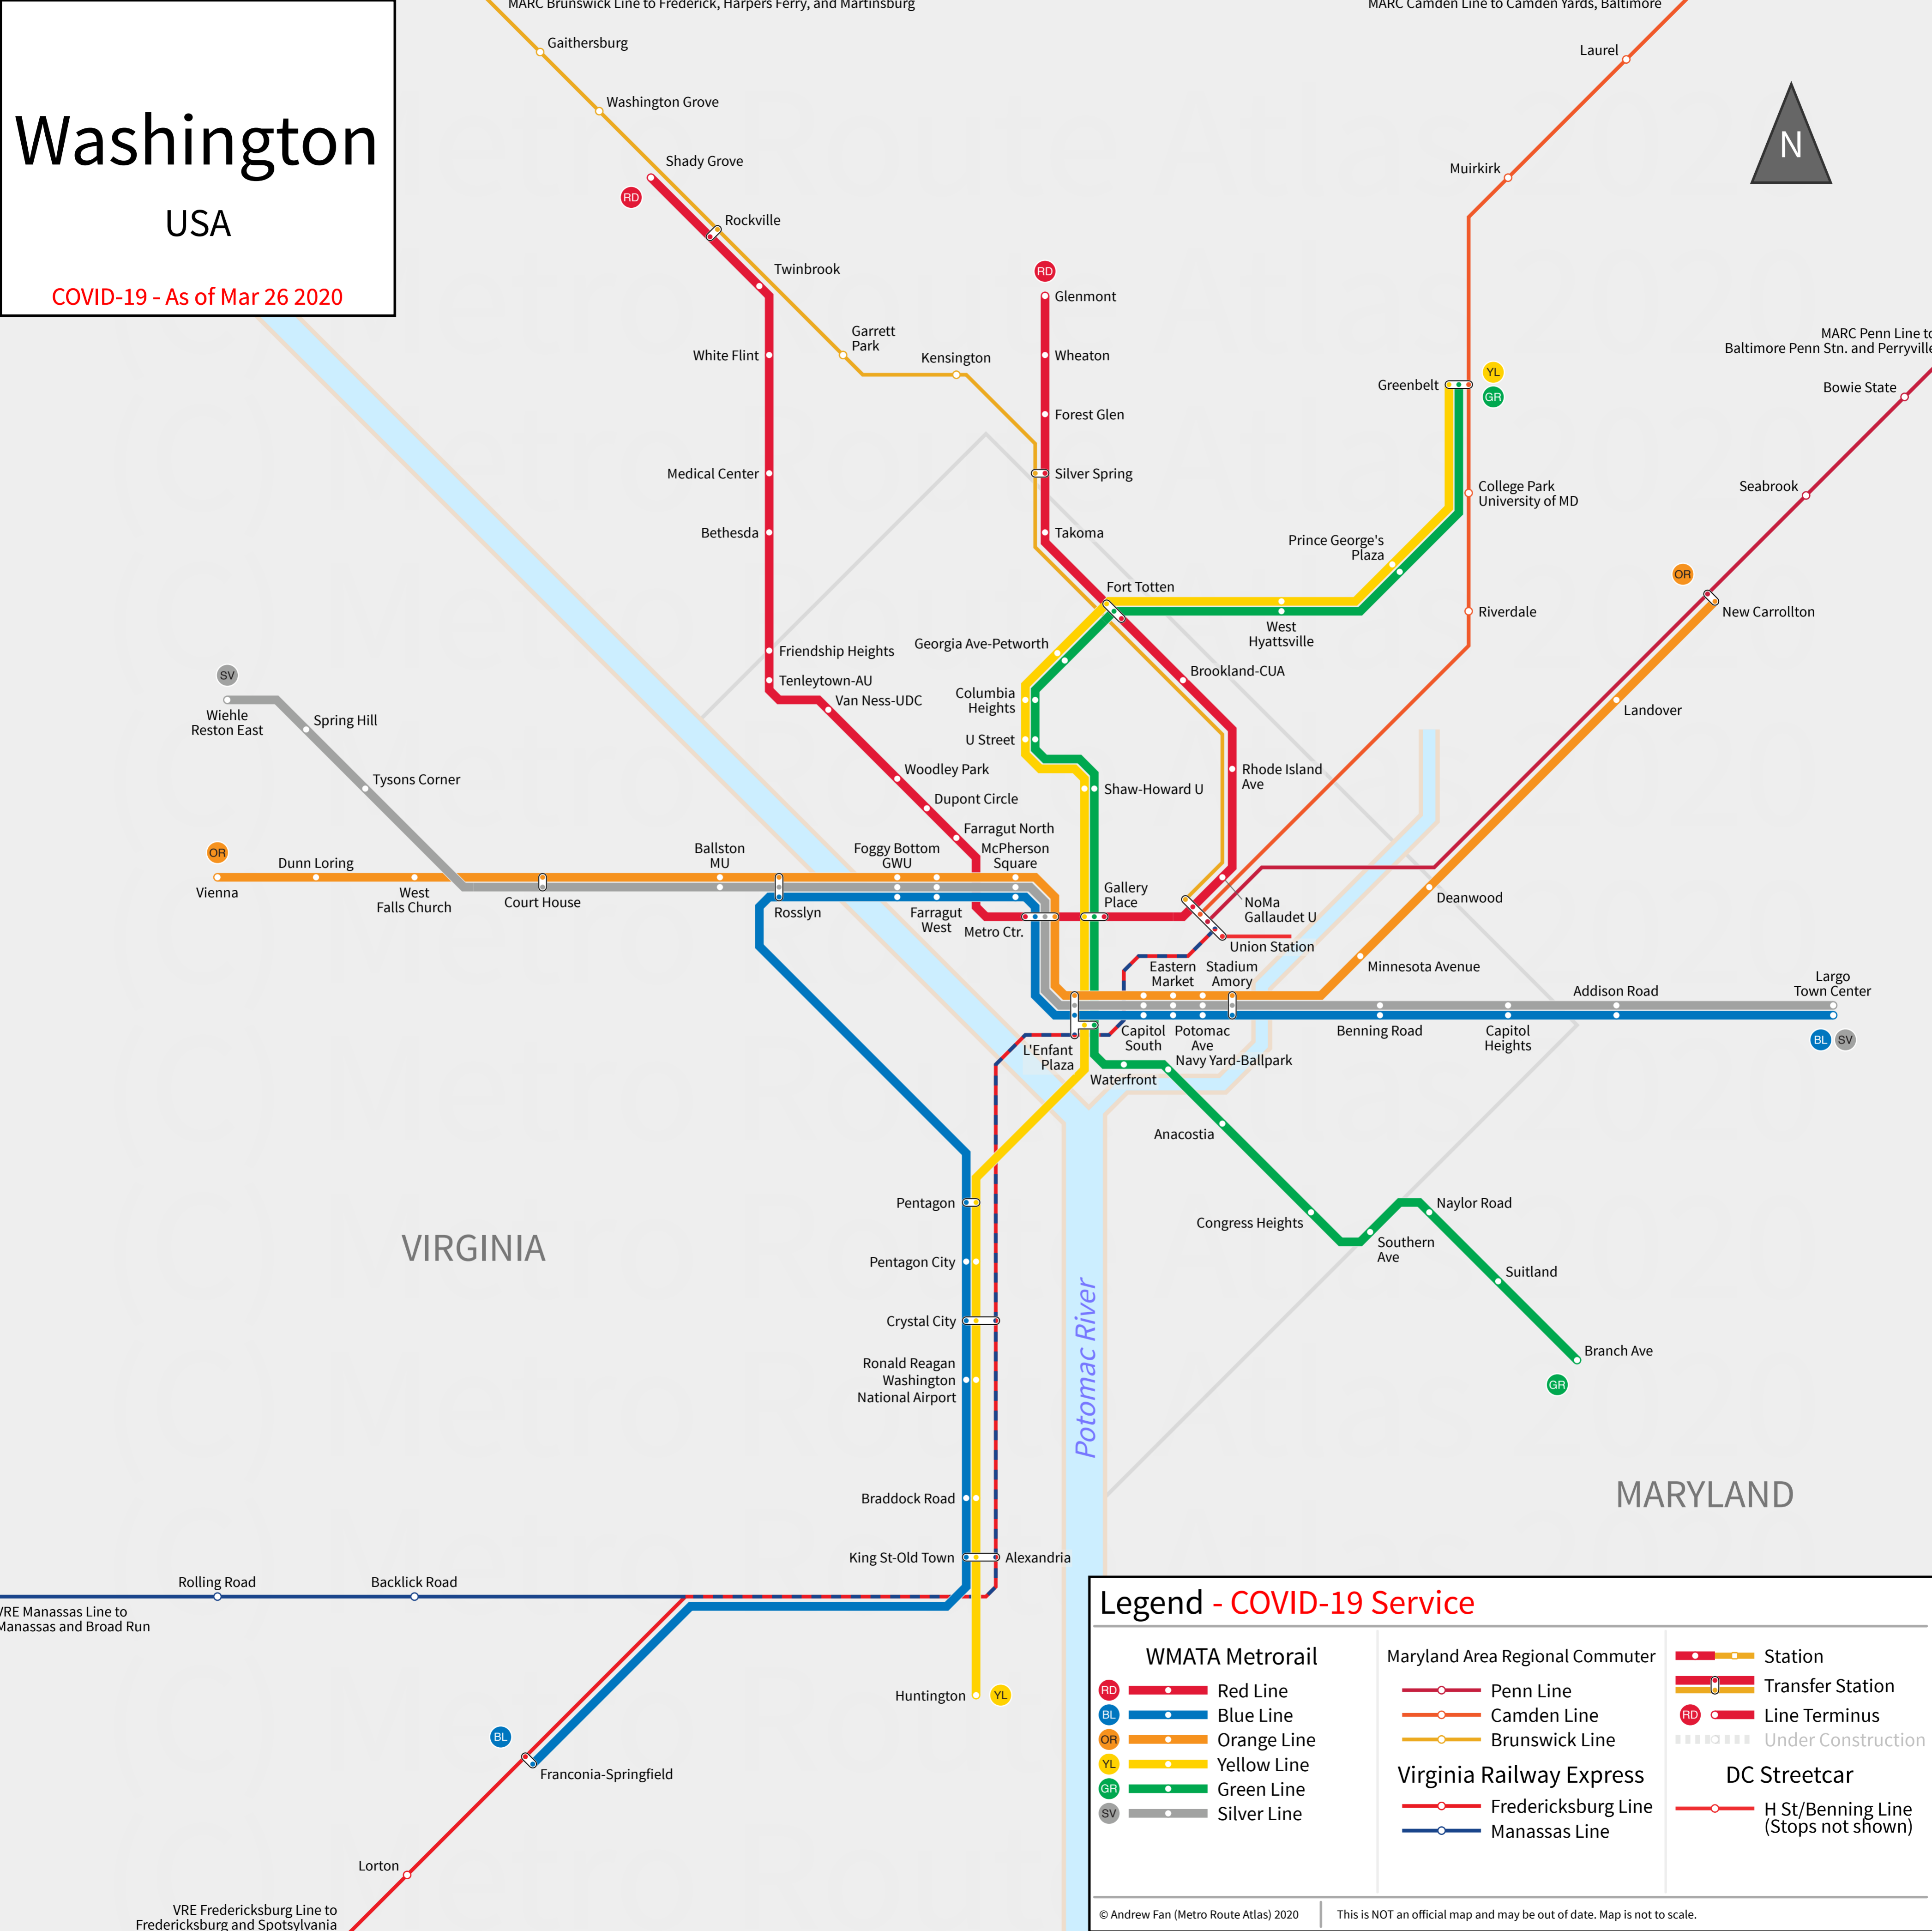

Washington USA

COVID-19 - As of Mar 26 2020

Legend - COVID-19 Service

WMATA Metrorail		Maryland Area Regional Commuter		Station	
● RD	Red Line	—○—	Penn Line	—○—	Transfer Station
● BL	Blue Line	—○—	Camden Line	● RD	Line Terminus
● OR	Orange Line	—○—	Brunswick Line		Under Construction
● YL	Yellow Line	—○—	Virginia Railway Express	—○—	DC Streetcar
● GR	Green Line	—○—	Fredericksburg Line	—○—	H St/Benning Line (Stops not shown)
● SV	Silver Line	—○—	Manassas Line		

© Andrew Fan (Metro Route Atlas) 2020 | This is NOT an official map and may be out of date. Map is not to scale.