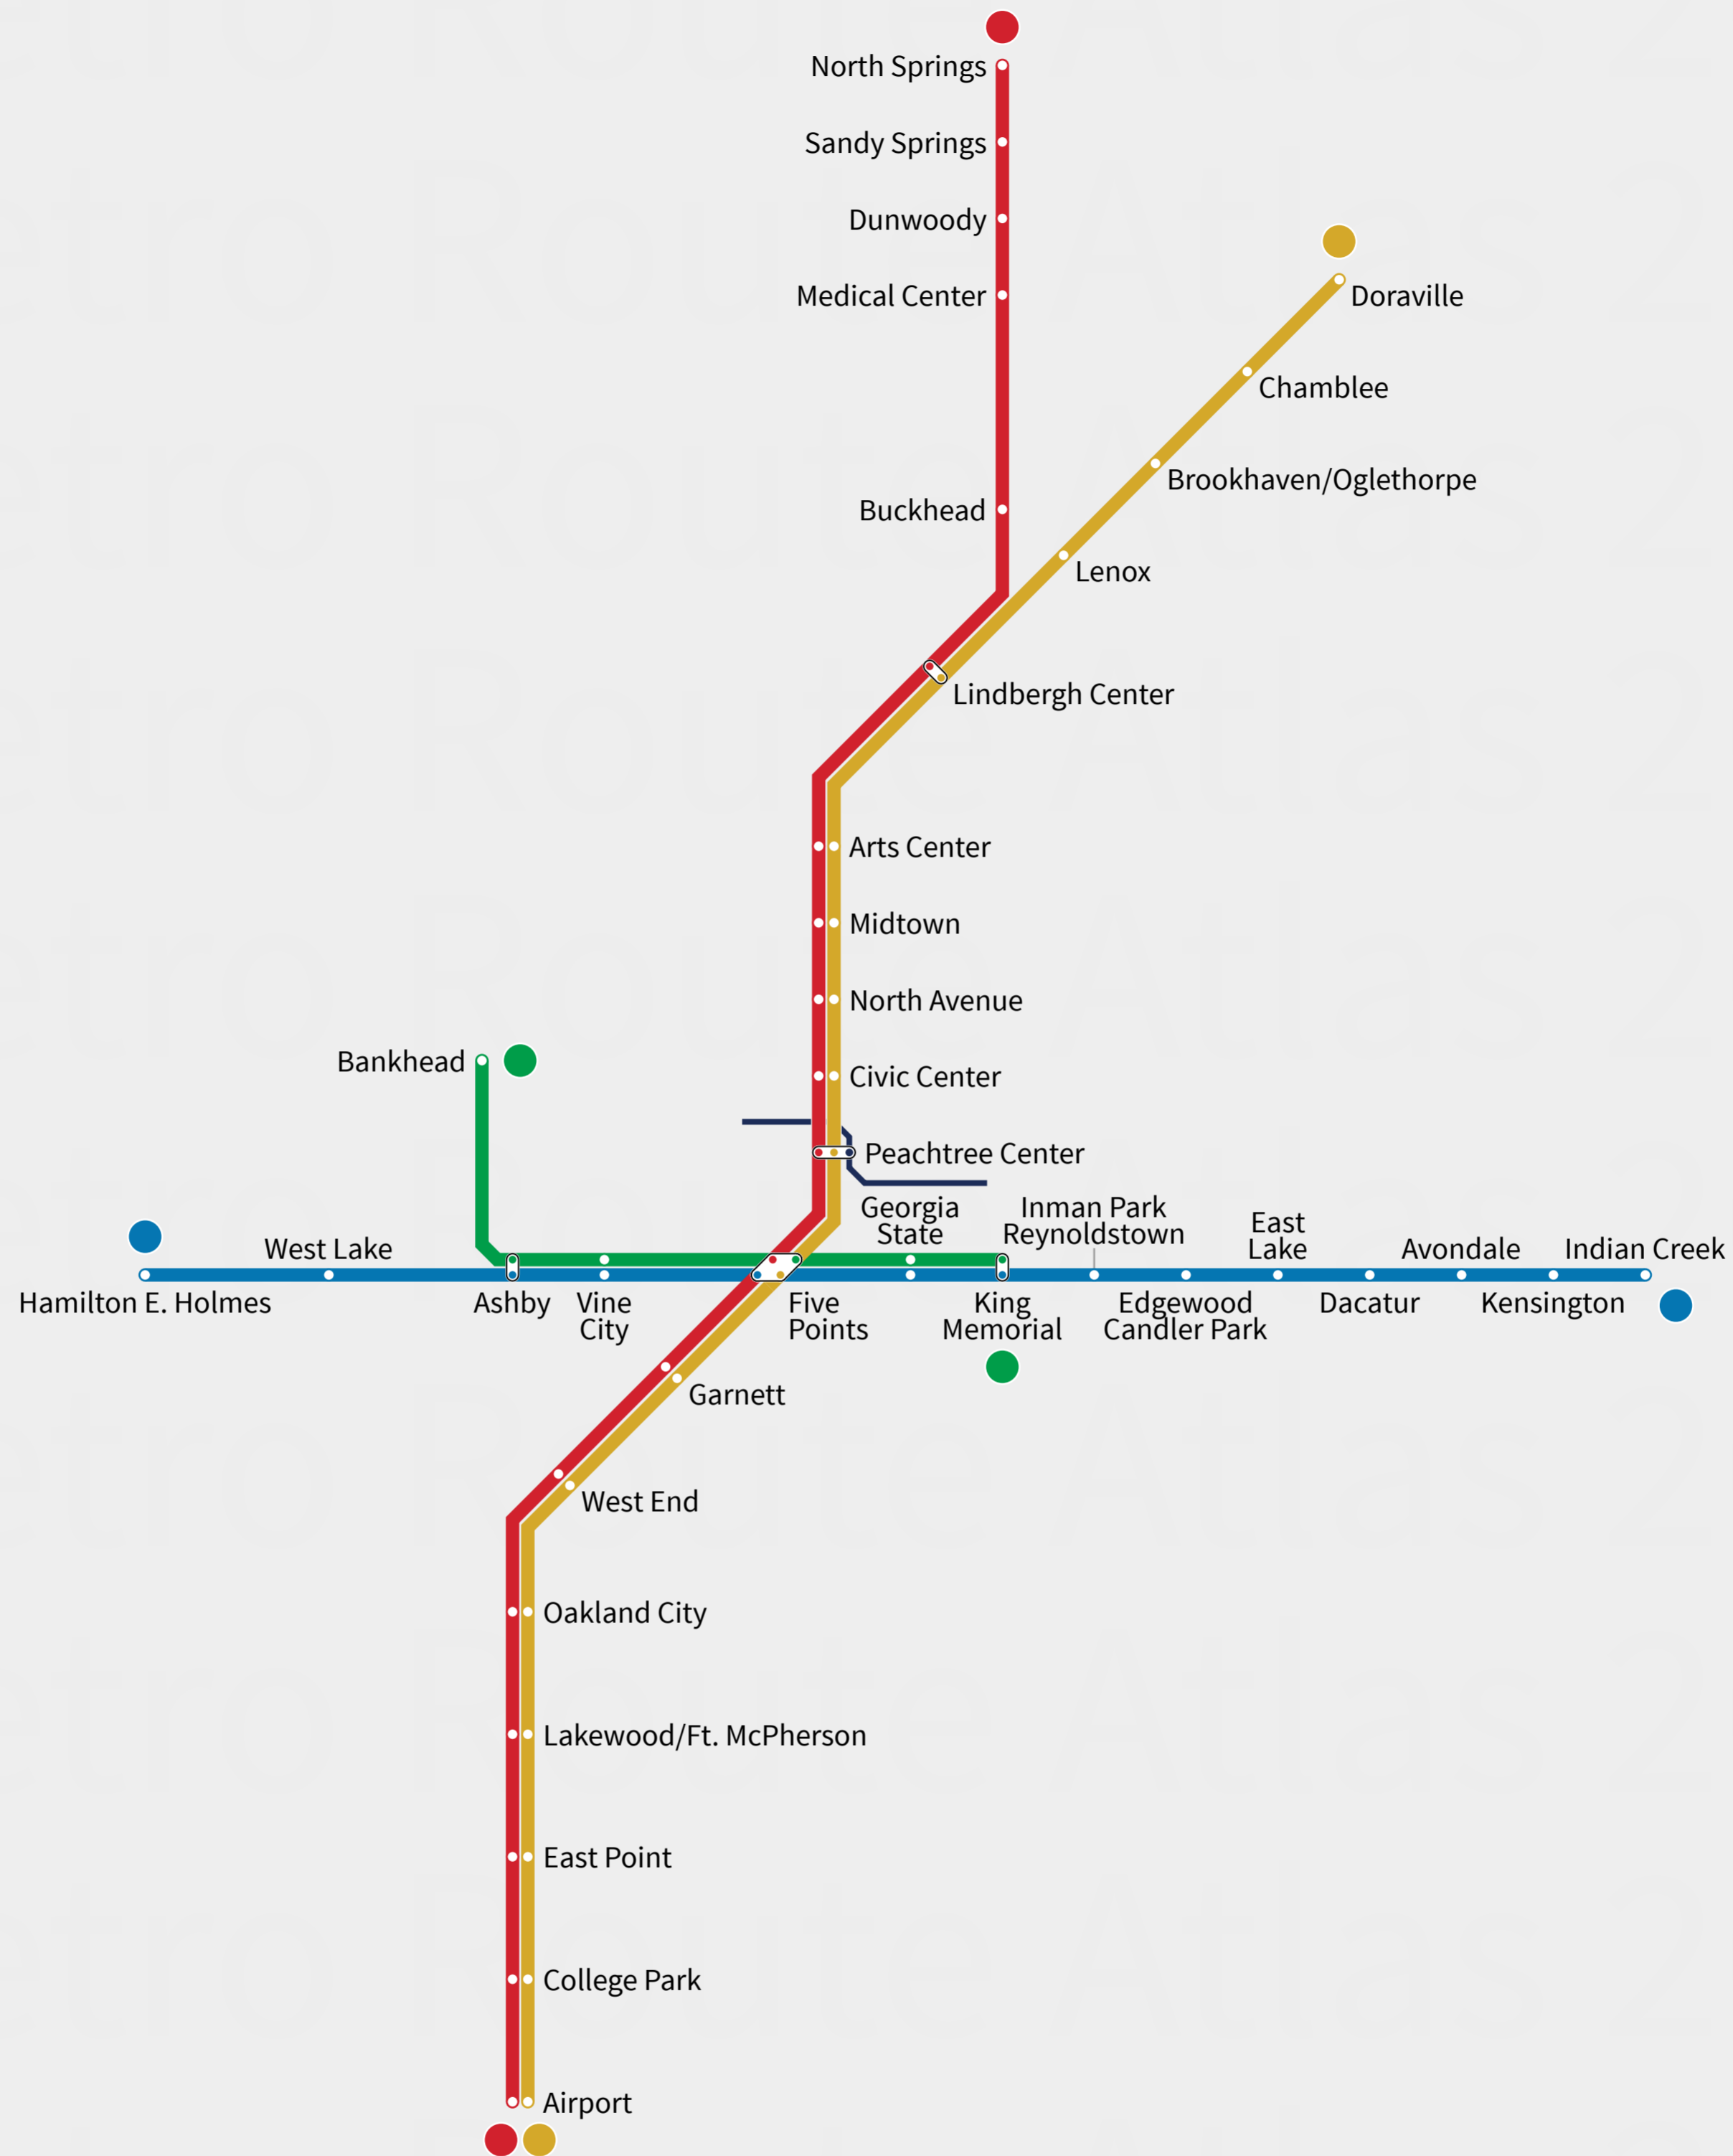

Atlanta

USA

COVID-19 - As of Mar 30 2020

Legend - COVID-19 Service

MARTA Rail Lines

- Red Line
- Gold Line
- Blue Line
- Green Line
- Atlanta Streetcar (Stops not shown)

- Station
- Street Stop
- Transfer Station
- Line Terminus
- Under Construction