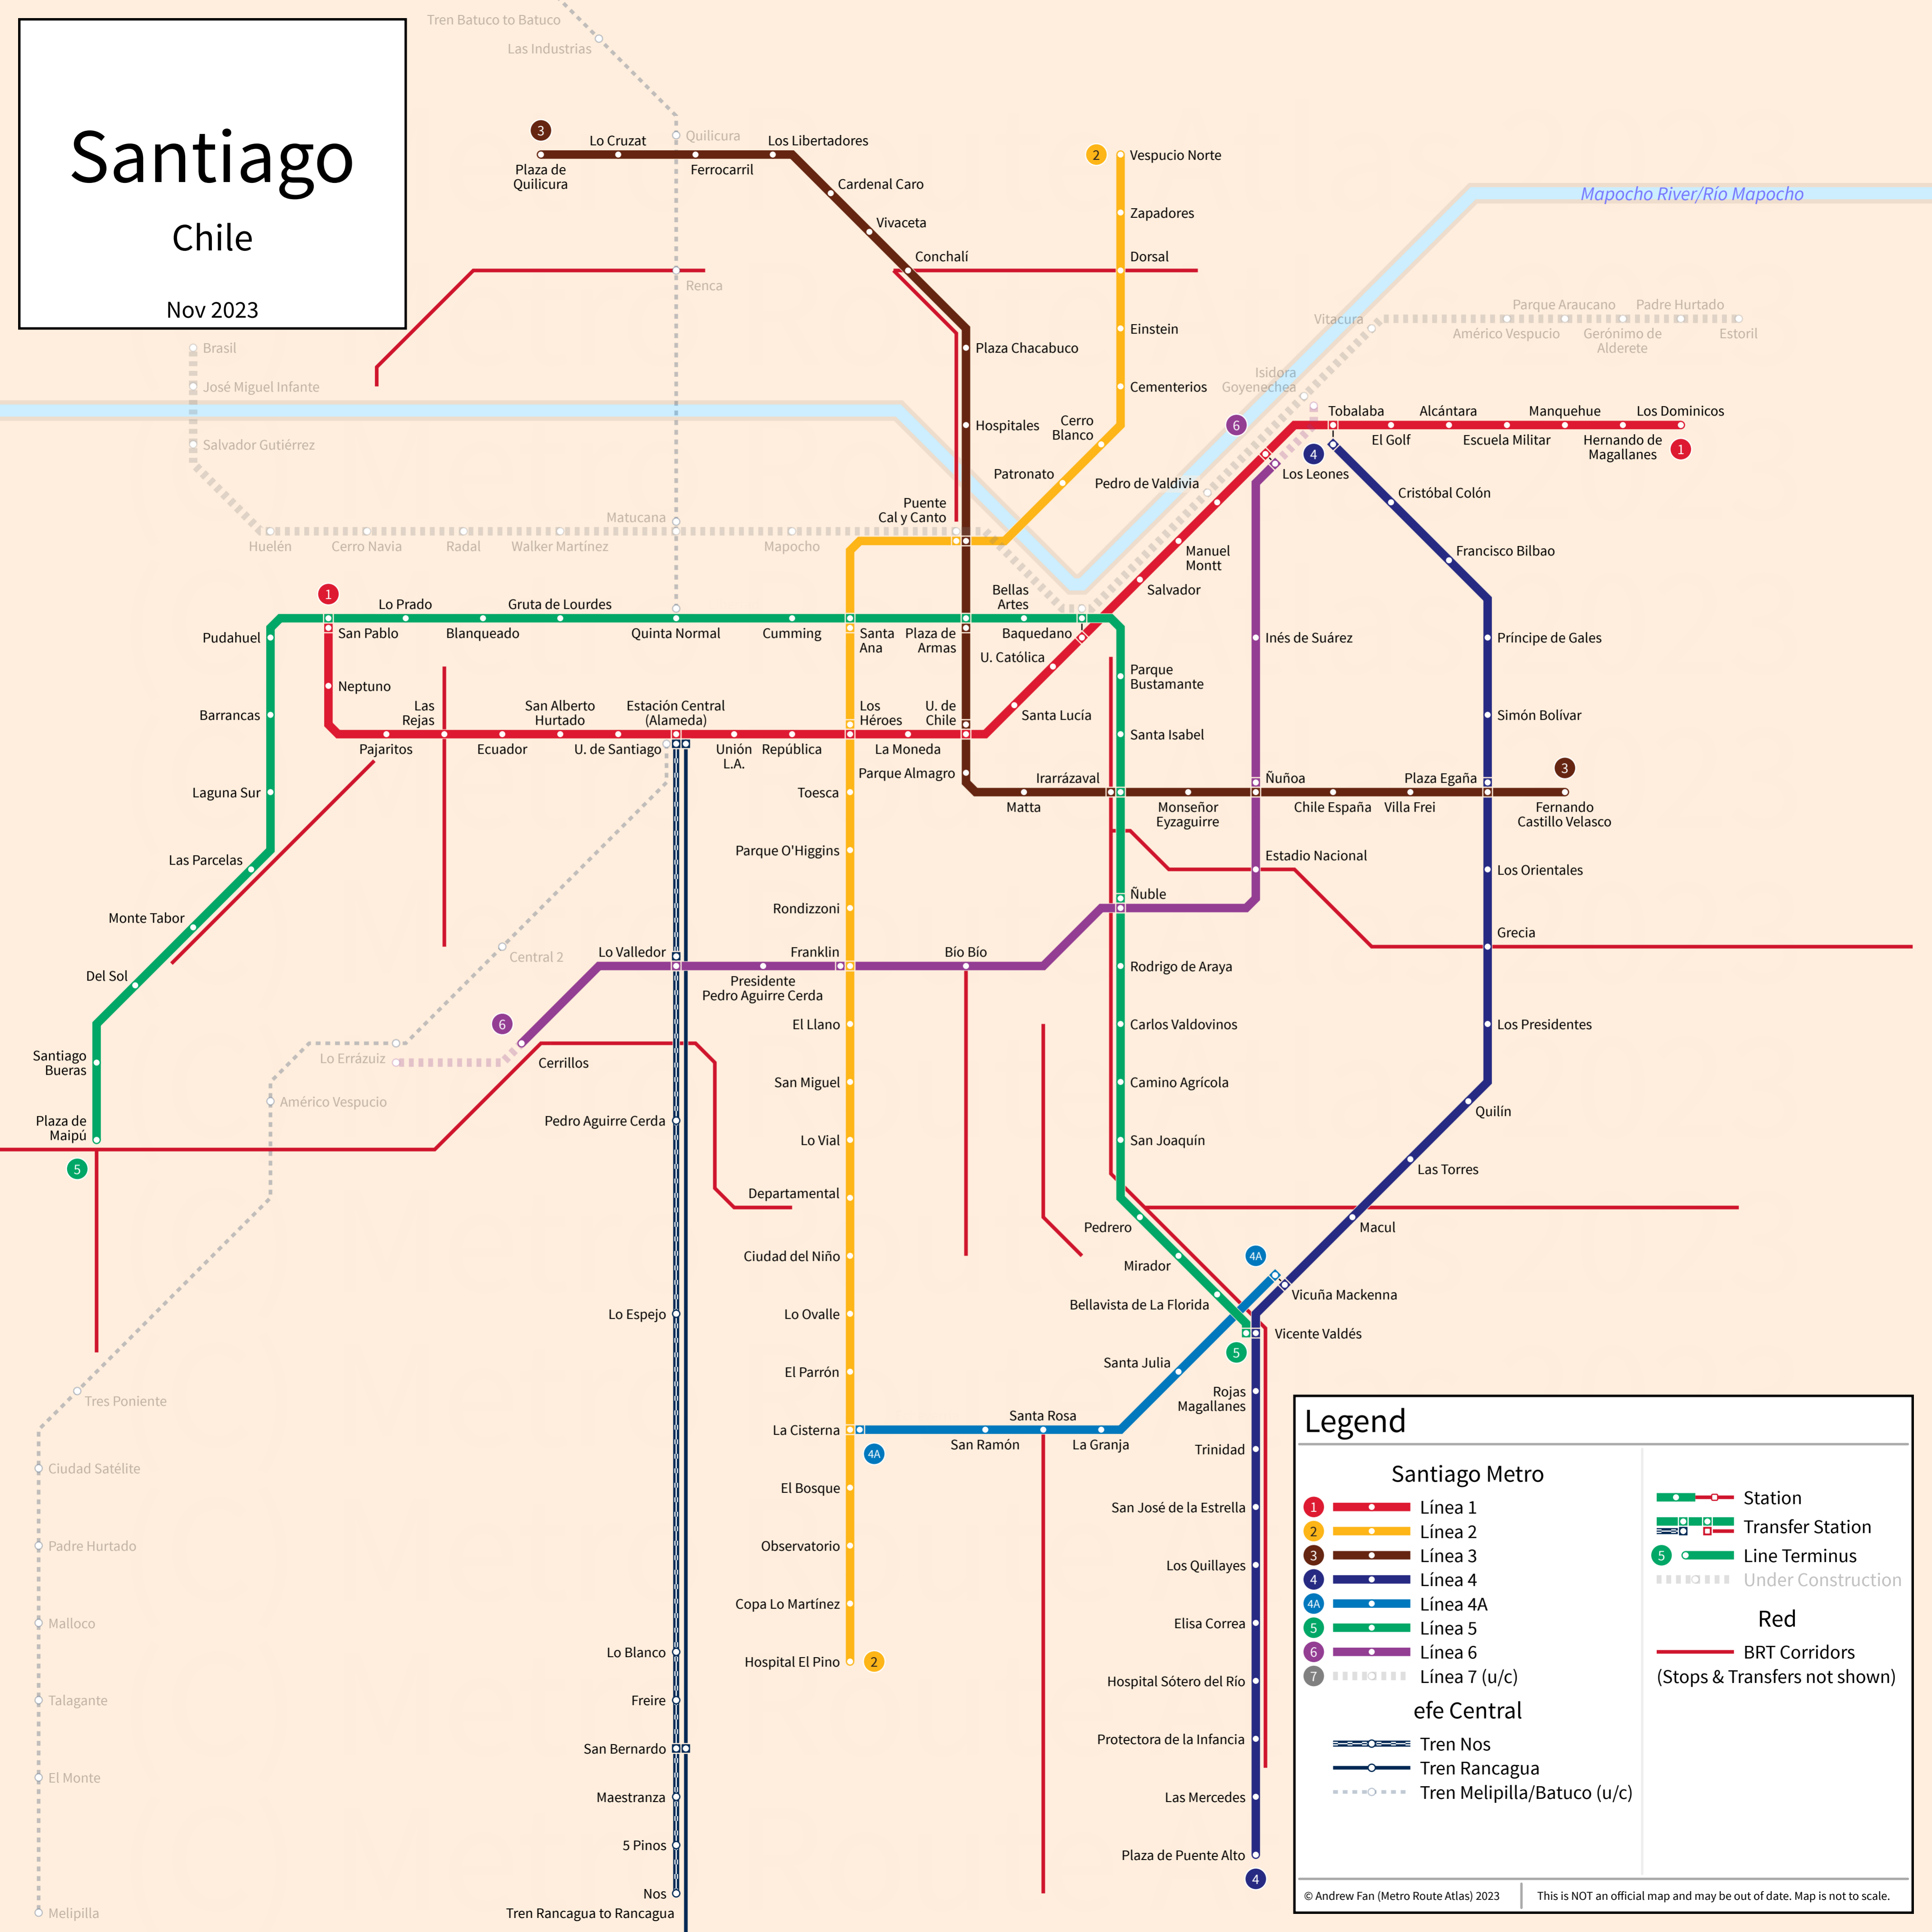

Santiago Chile

Nov 2023

Legend

1	Line 1	Station
2	Line 2	Transfer Station
3	Line 3	Line Terminus
4	Line 4	Under Construction
4A	Line 4A	
5	Line 5	
6	Line 6	
7	Line 7 (u/c)	
Red		
BRT Corridors		(Stops & Transfers not shown)
eFe Central		
Tren Nos		
Tren Rancagua		
Tren Melipilla/Batuco (u/c)		

© Andrew Fan (Metro Route Atlas) 2023 | This is NOT an official map and may be out of date. Map is not to scale.