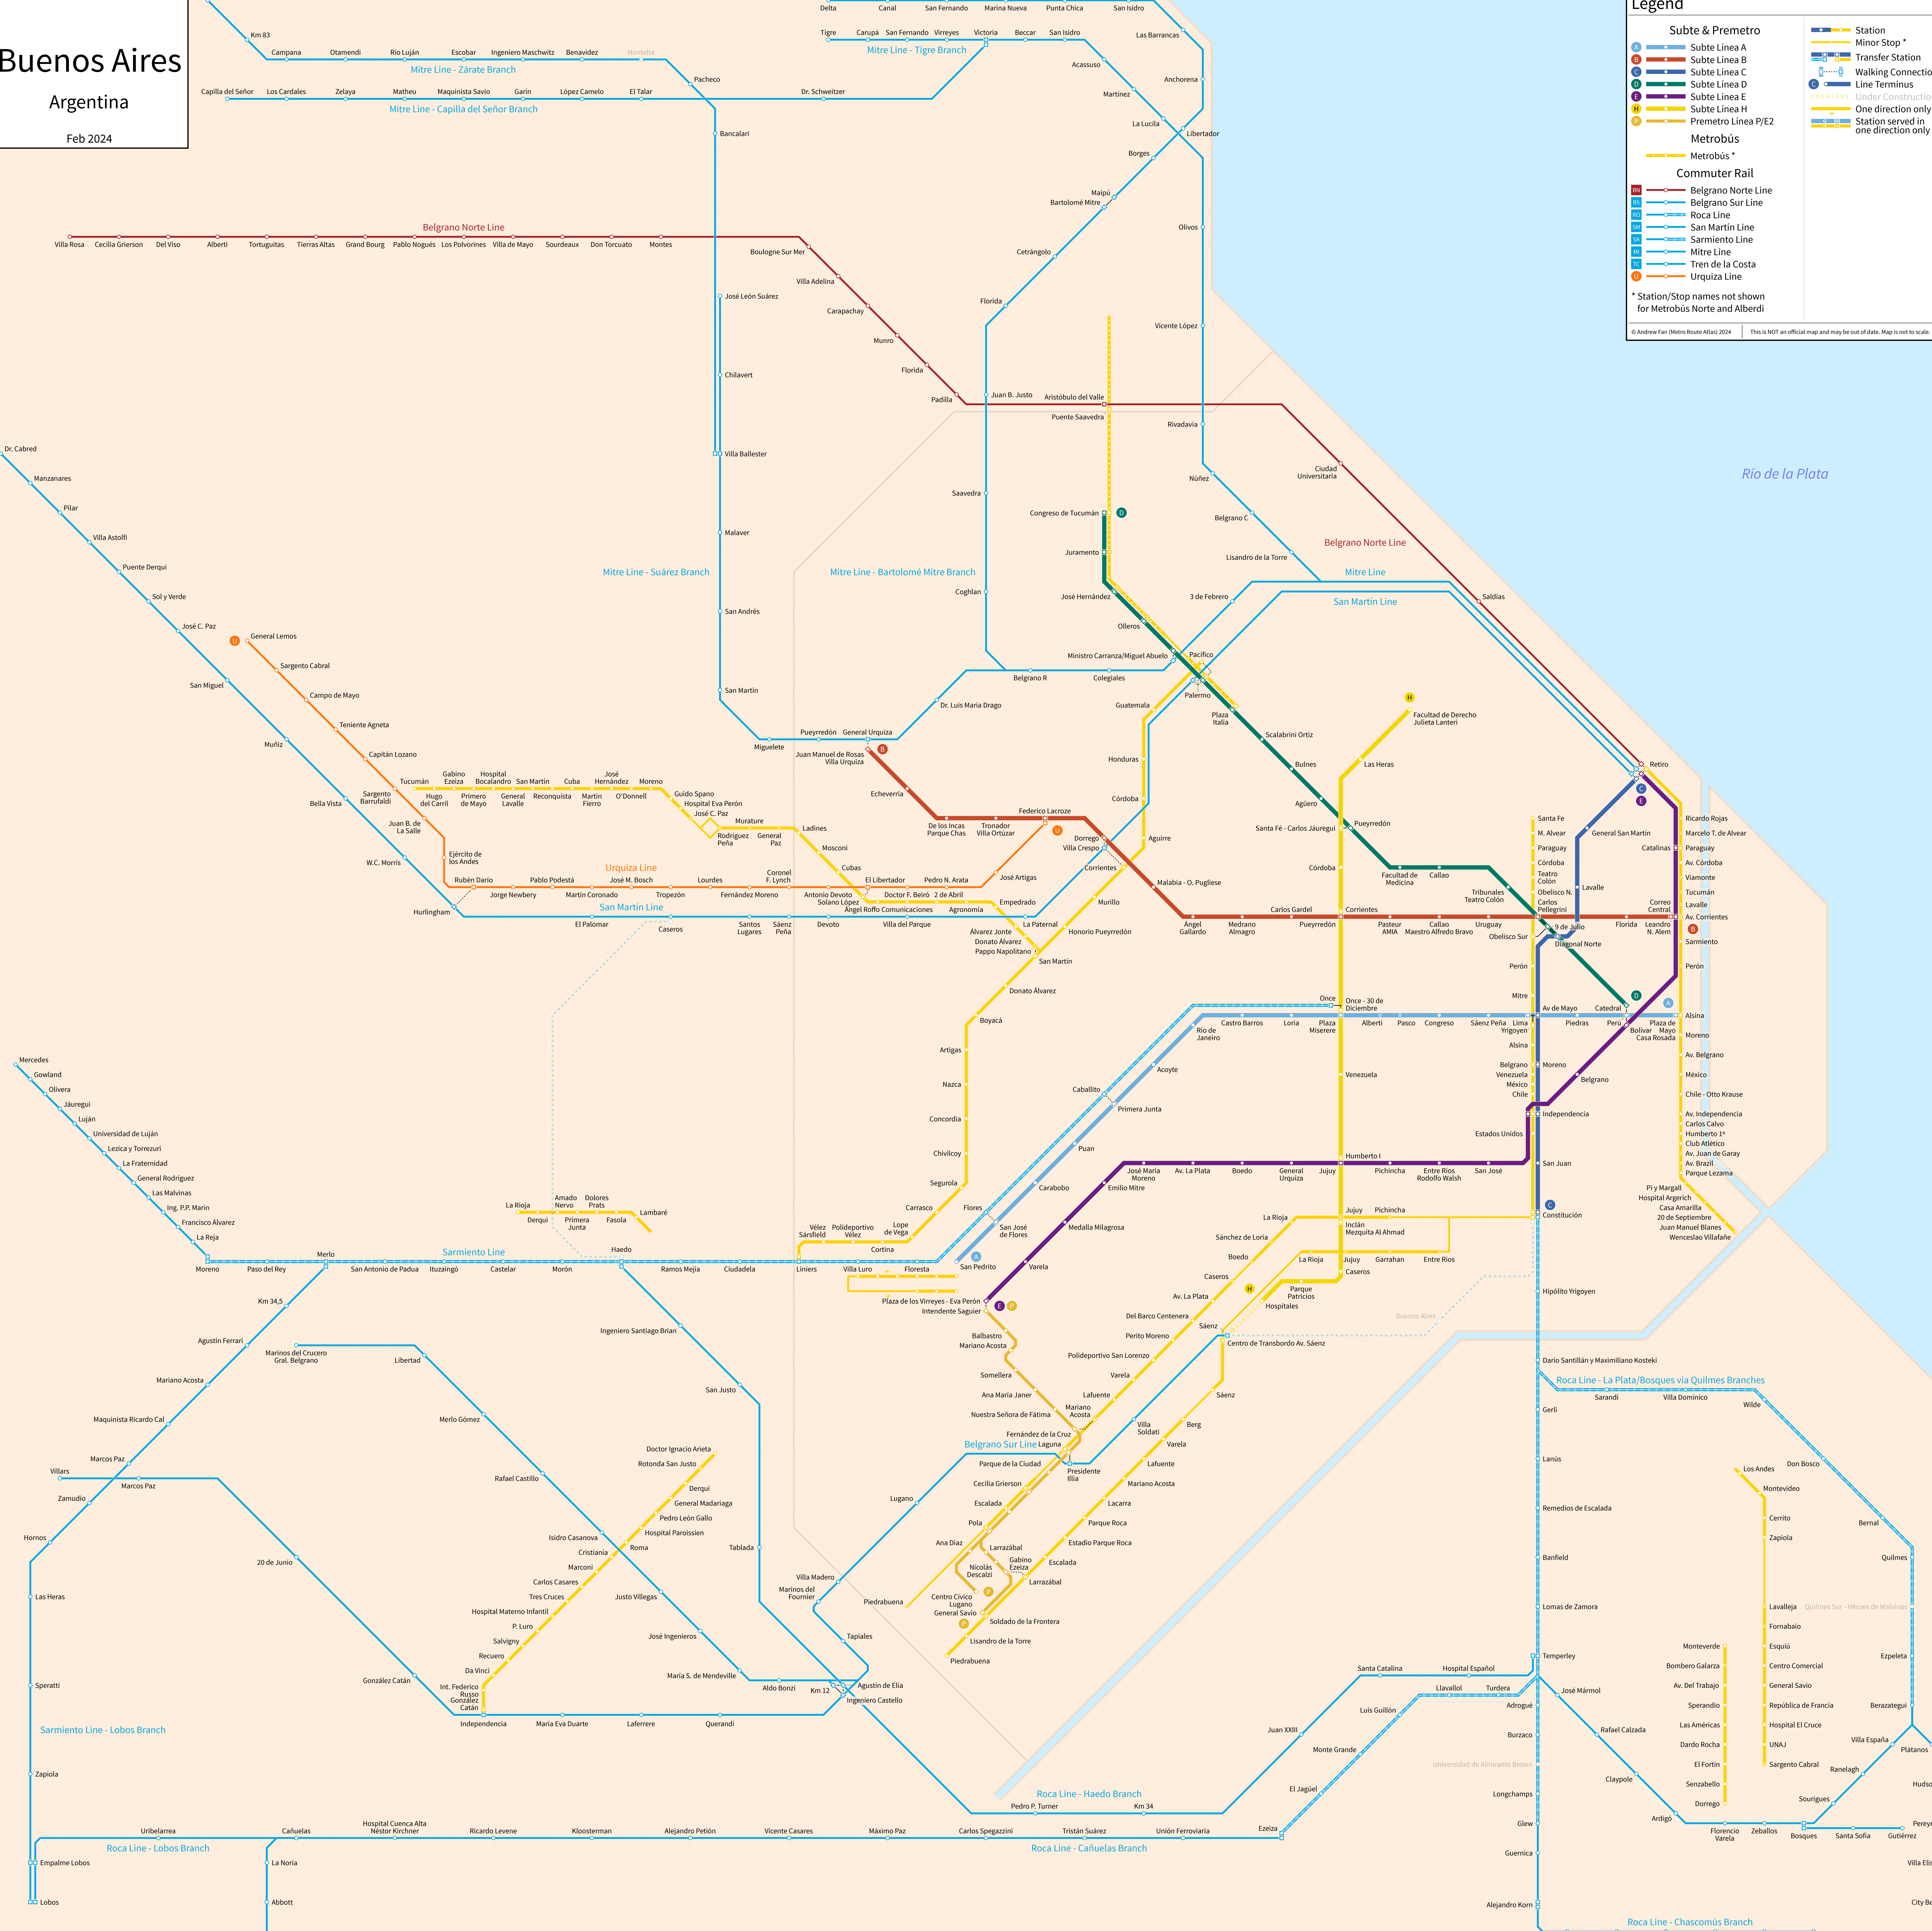

Buenos Aires

Argentina

Feb 2024

Legend

Metrobús * 	Commuter Rail

* Station/Stop names not shown for Metrobús Norte and Alberdi

© Andrew Fan (Metro Route Atlas) 2024 This is NOT an official map and may be out of date. Map is not to scale.

Río de la Plata