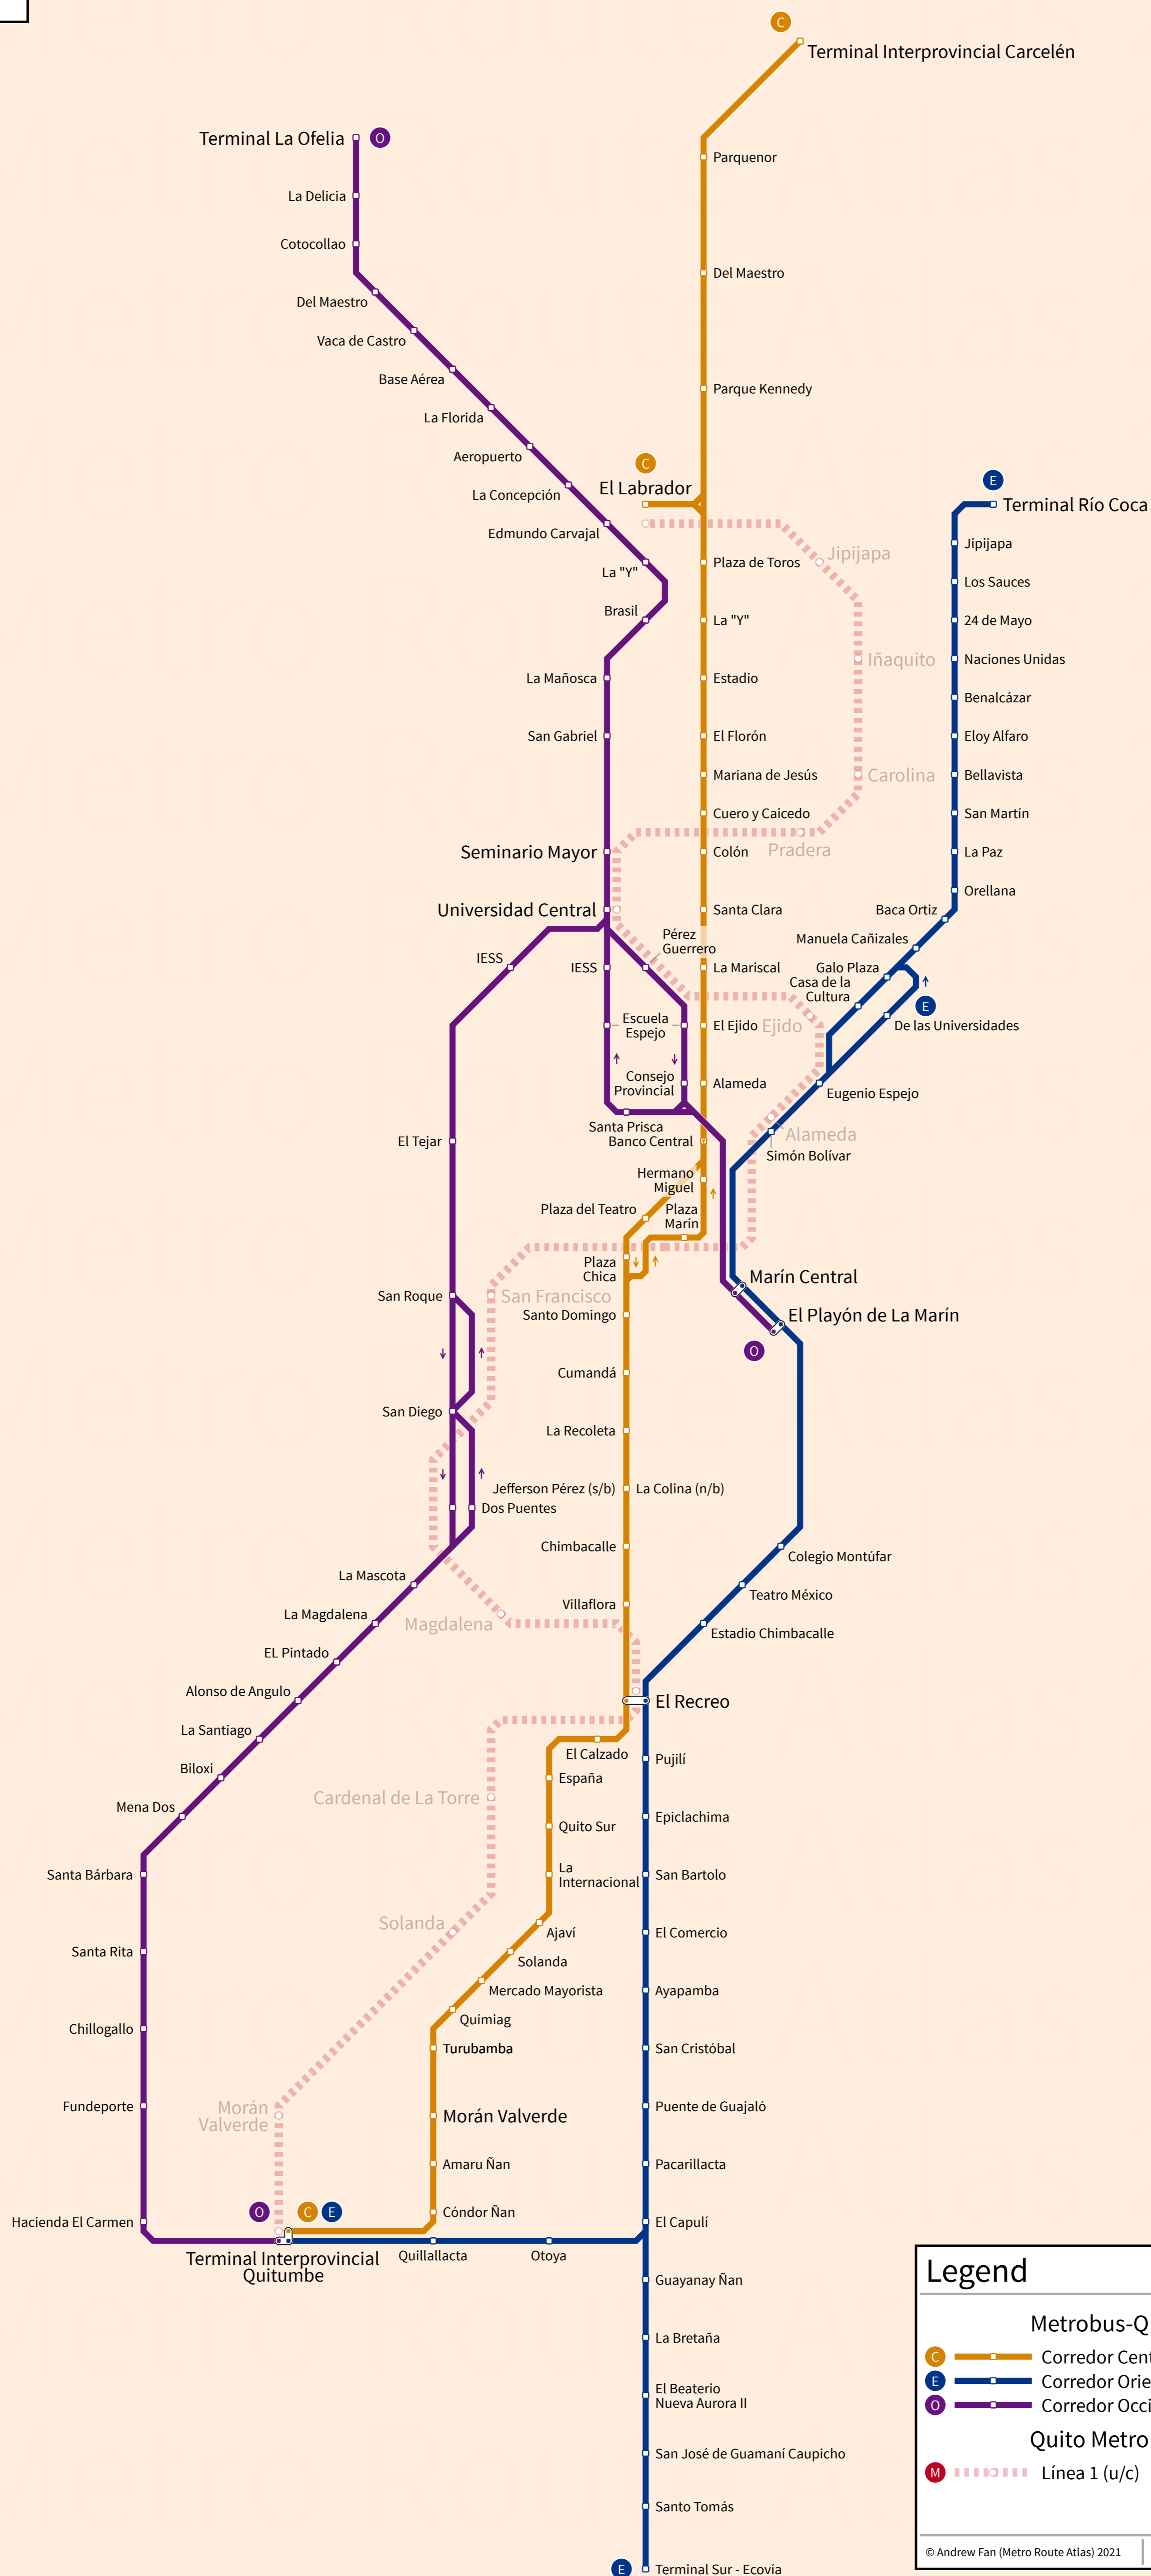

Quito

Ecuador

Aug 2021

Legend

Corredor Central Trolebús	Corredor Oriental Ecovía	Corredor Occidental	Station
Line Terminus	Under Construction	Station served in one direction only	Transfer Station
Línea 1 (u/c)	Walking Connection		

© Andrew Fan (Metro Route Atlas) 2021 | This is NOT an official map and may be out of date. Map is not to scale.