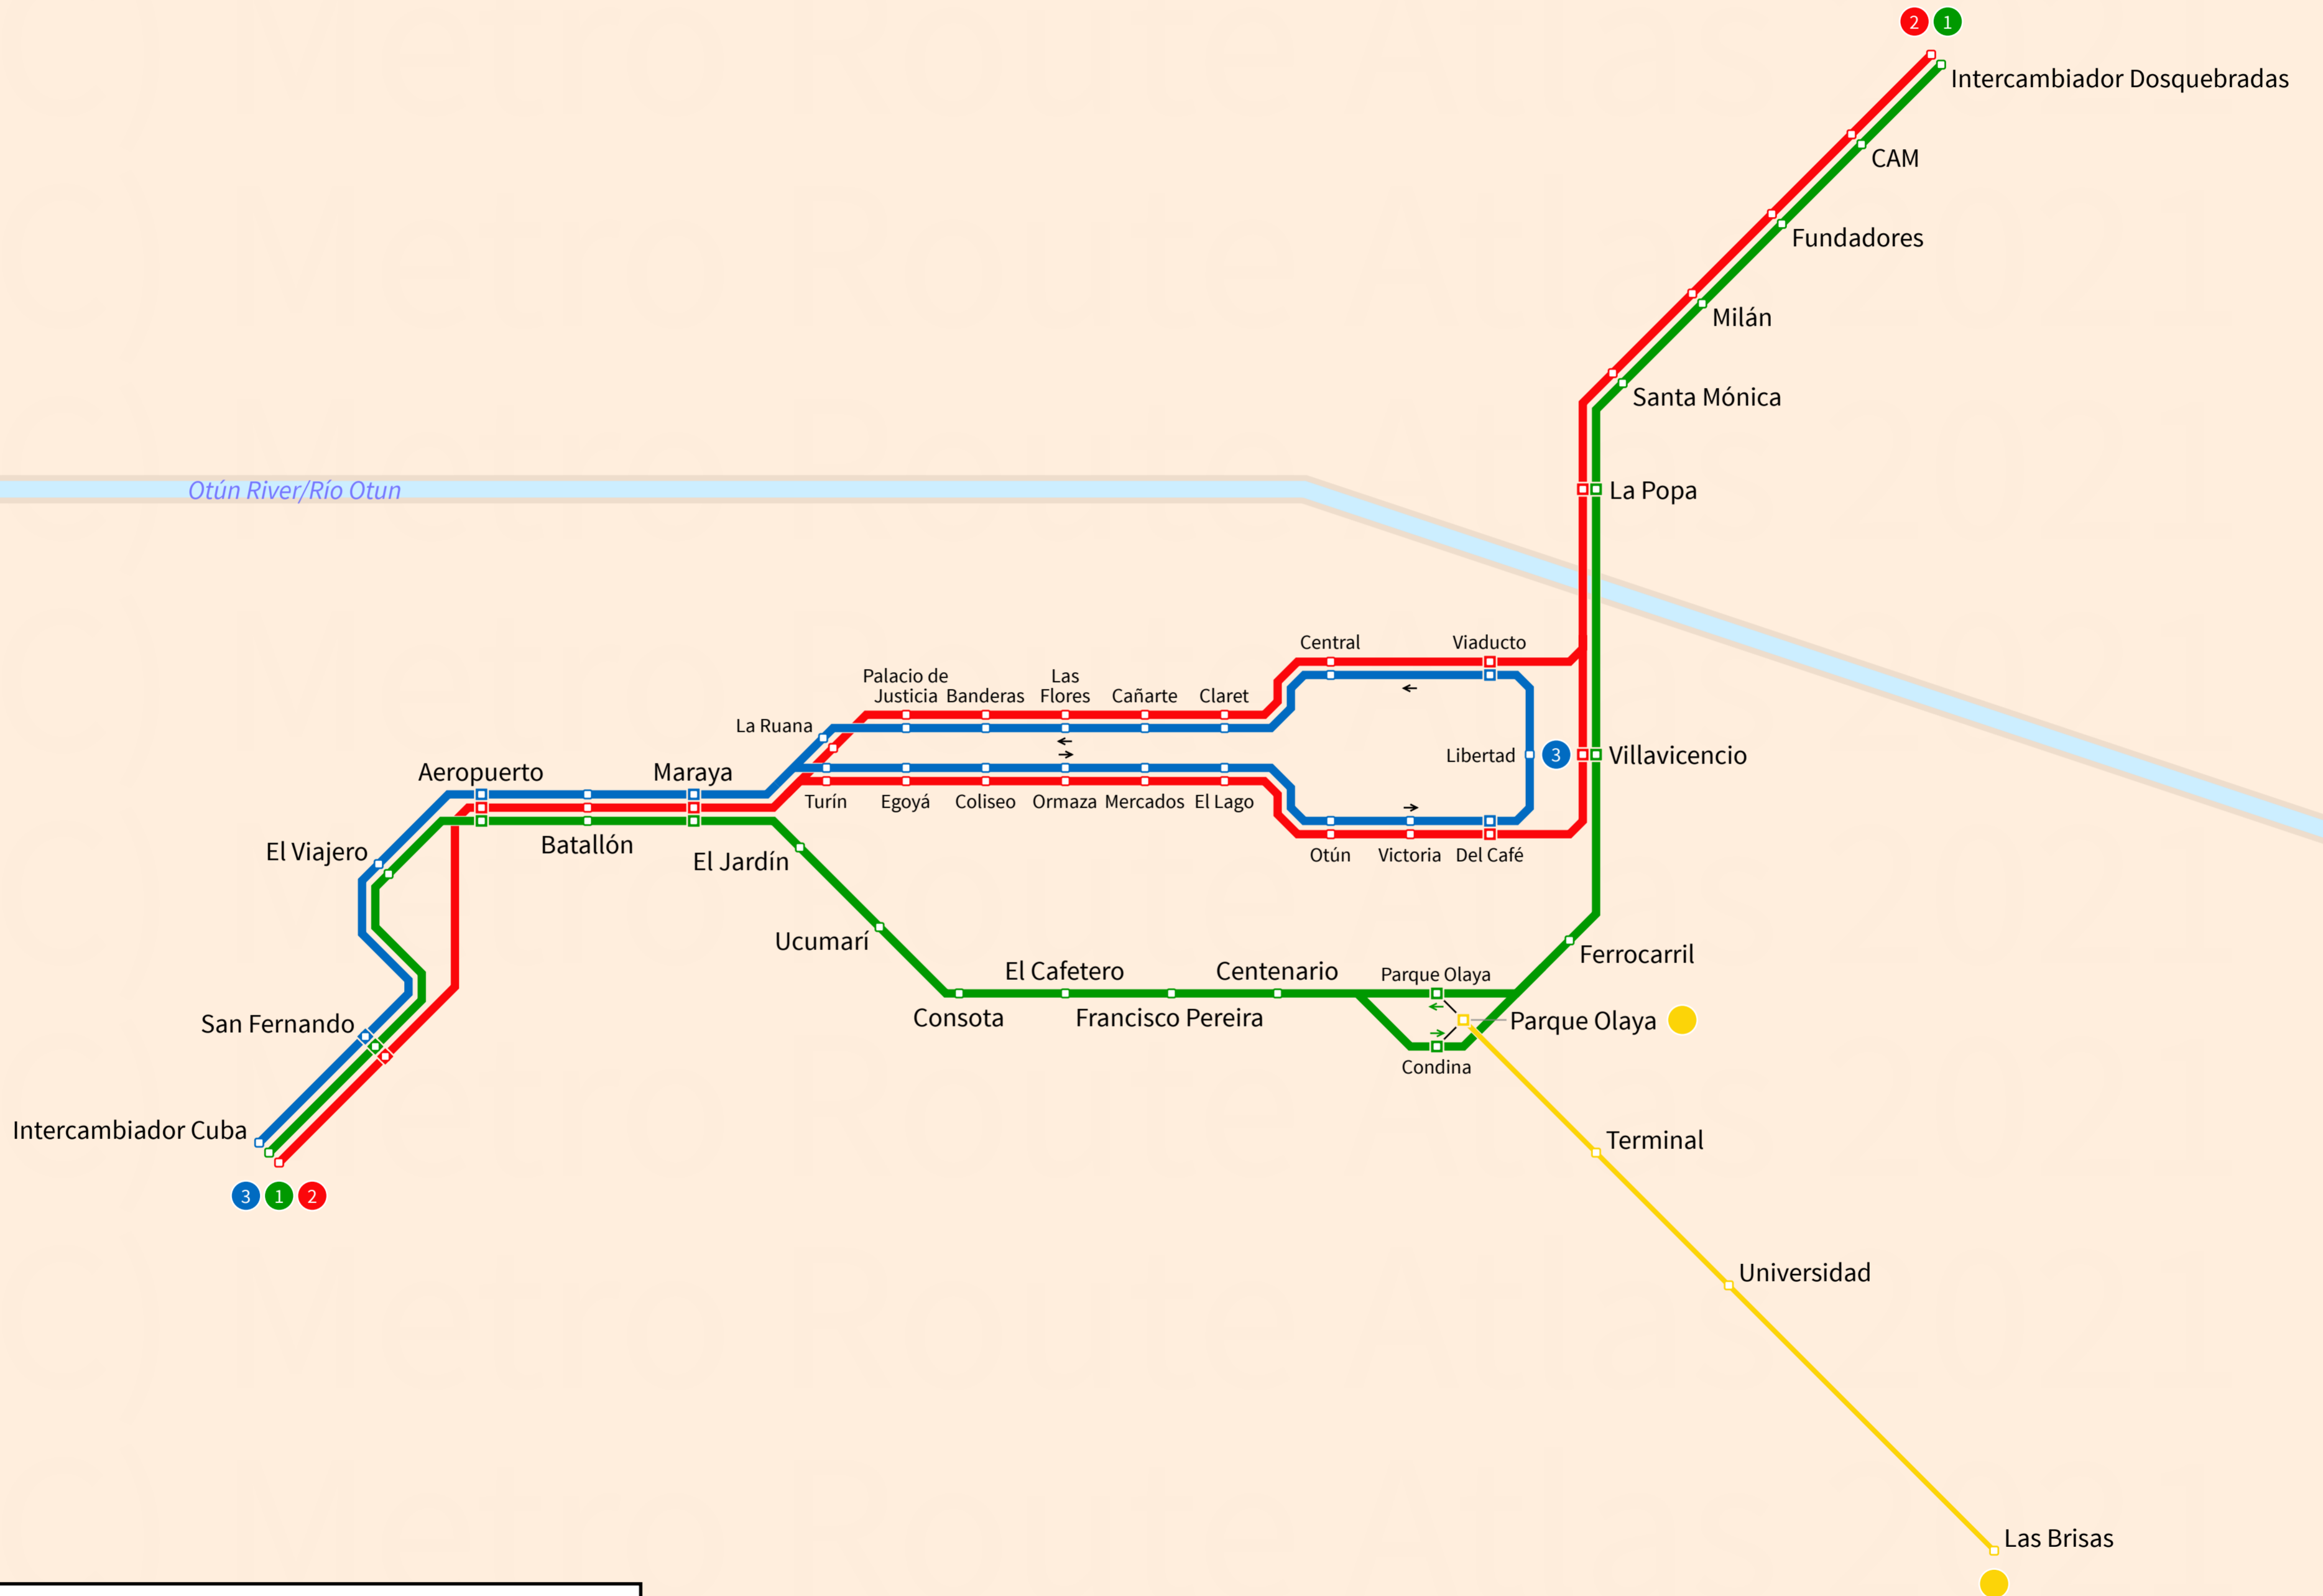

# Pereira

## Colombia

Sept 2021

### Legend

Megabús		Station	
①	Línea 1	□	Station
②	Línea 2	□	Transfer Station
③	Línea 3	①	Line Terminus
		→	One direction only
Megacable			
●	Megacable		

© Andrew Fan (Metro Route Atlas) 2021 | This is NOT an official map and may be out of date. Map is not to scale.