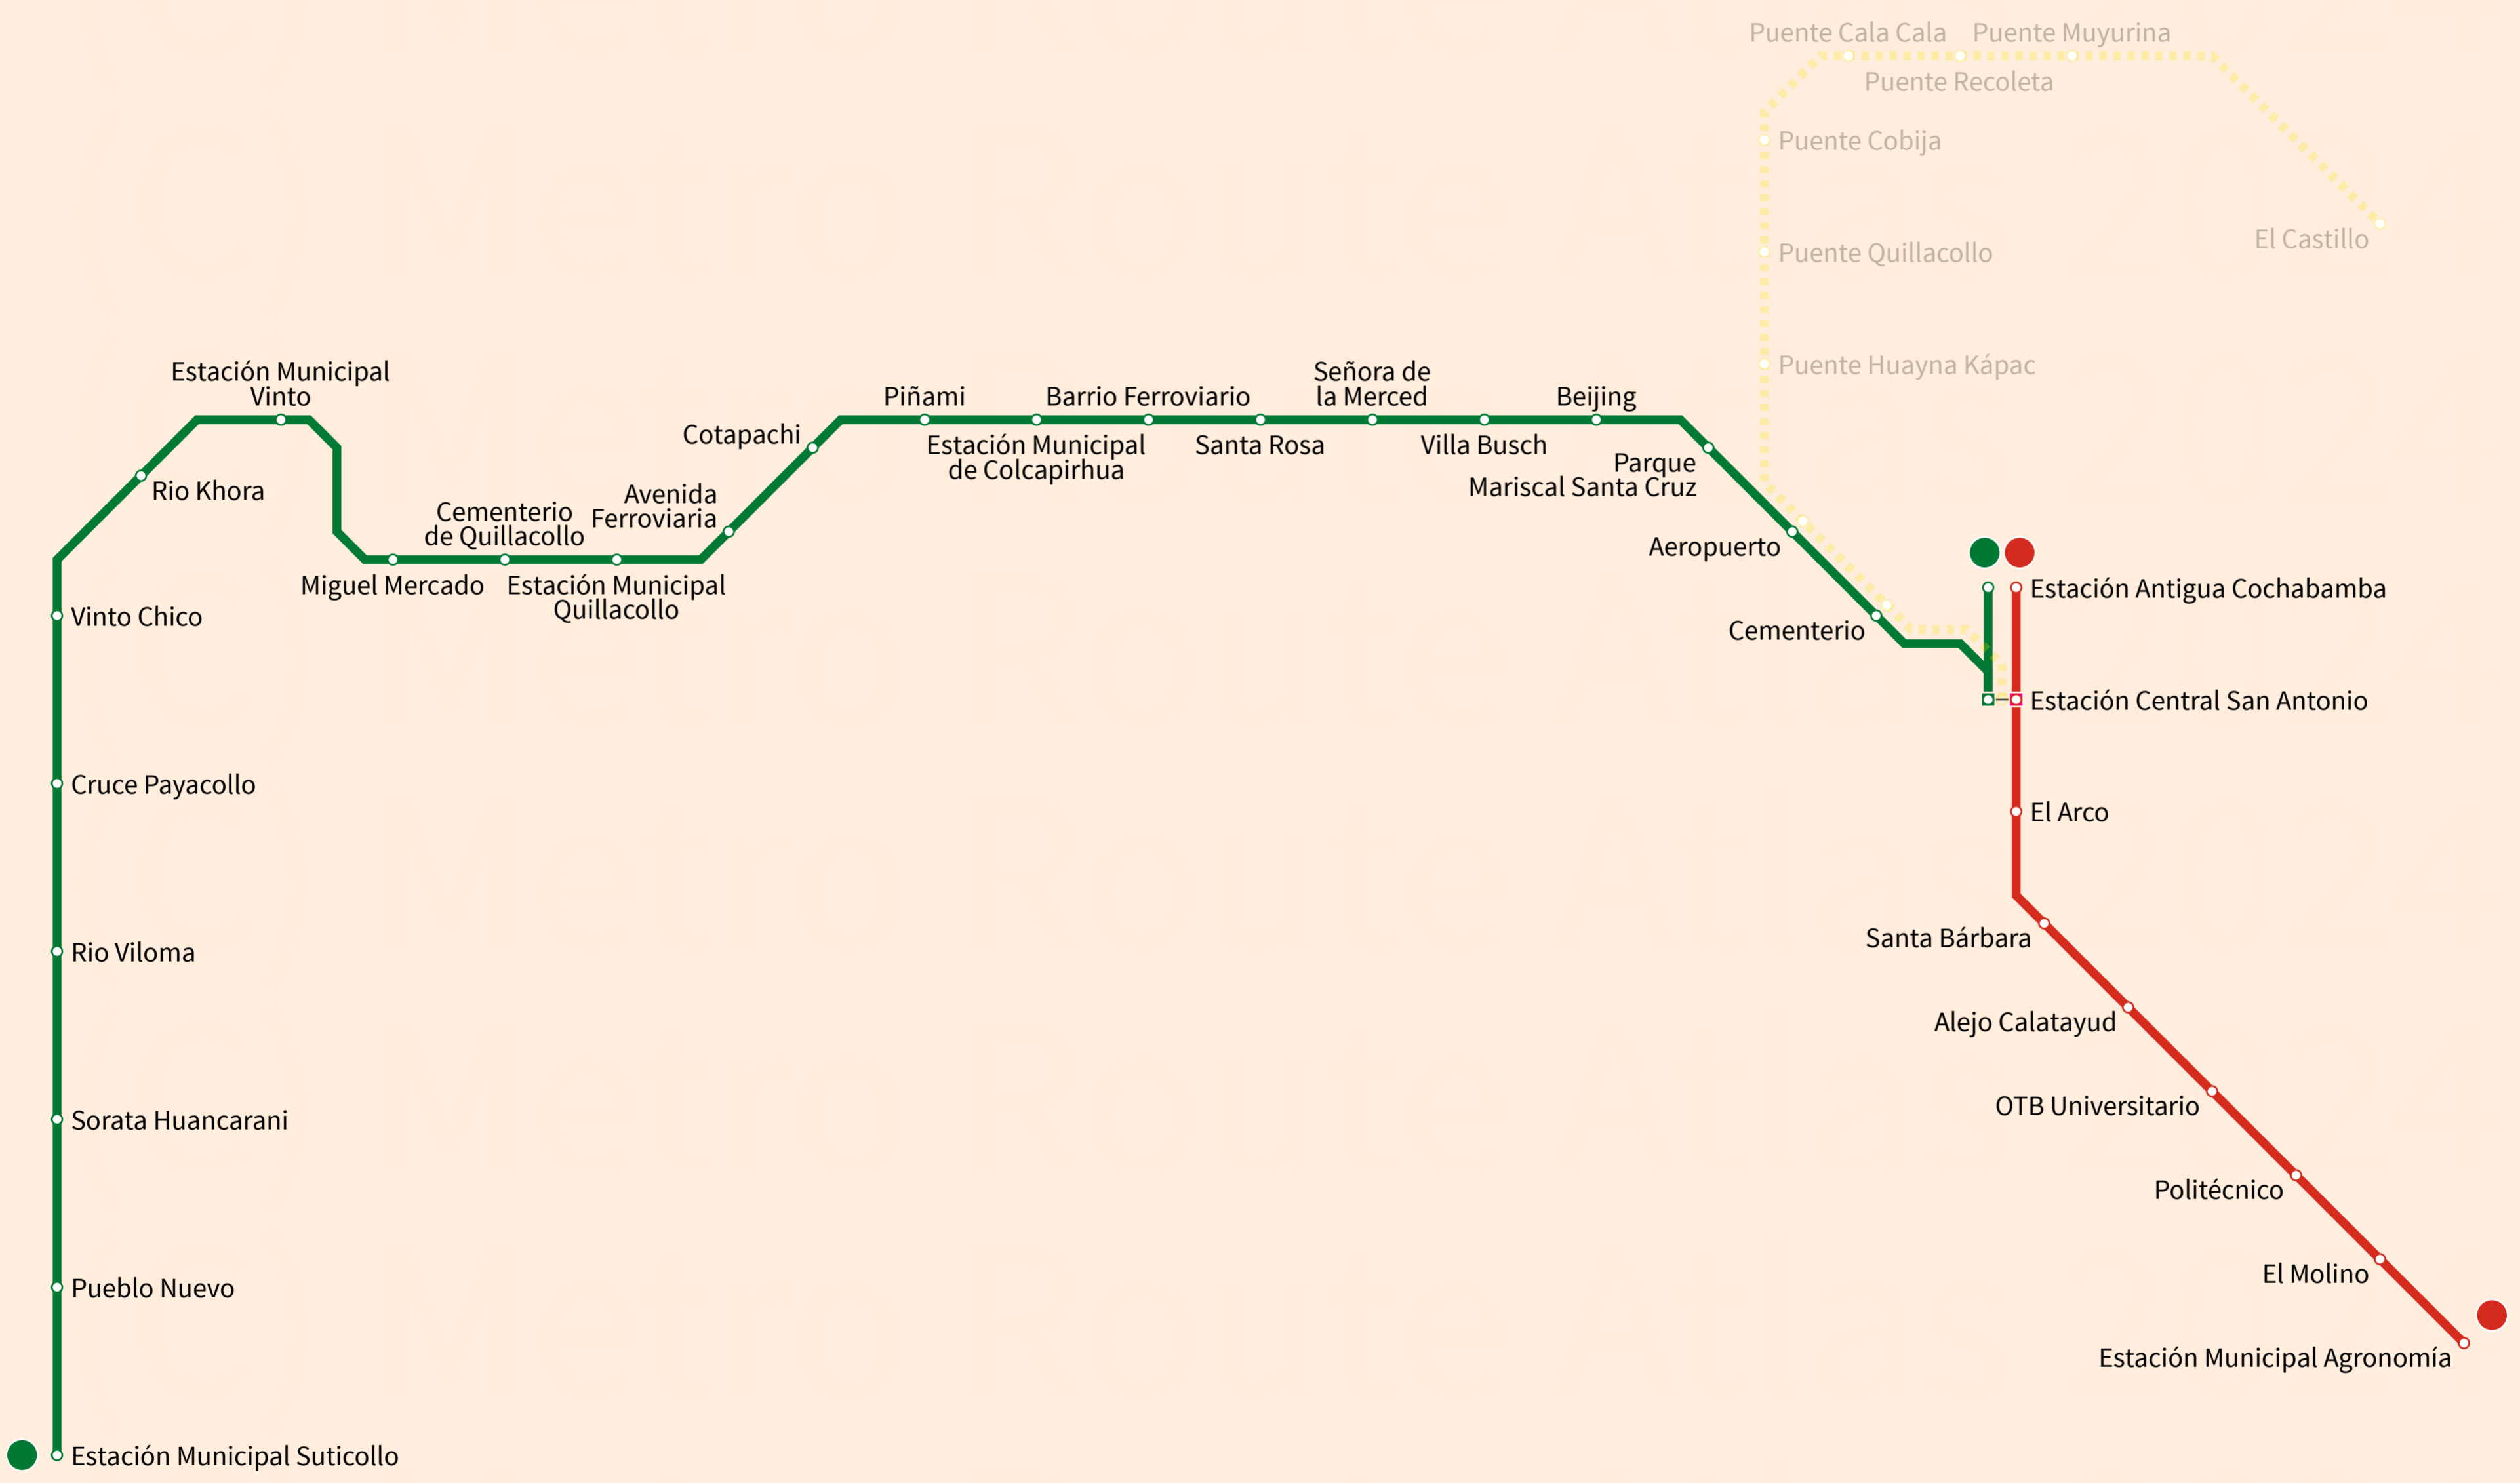

Cochabamba

Bolivia

2024-07-14

Legend

Línea Verde	Station
Línea Roja	Transfer Station
Línea Amarilla (u/c)	Line Terminus
	Under Construction

© Andrew Fan (Metro Route Atlas) 2024 | This is NOT an official map and may be out of date. Map is not to scale.