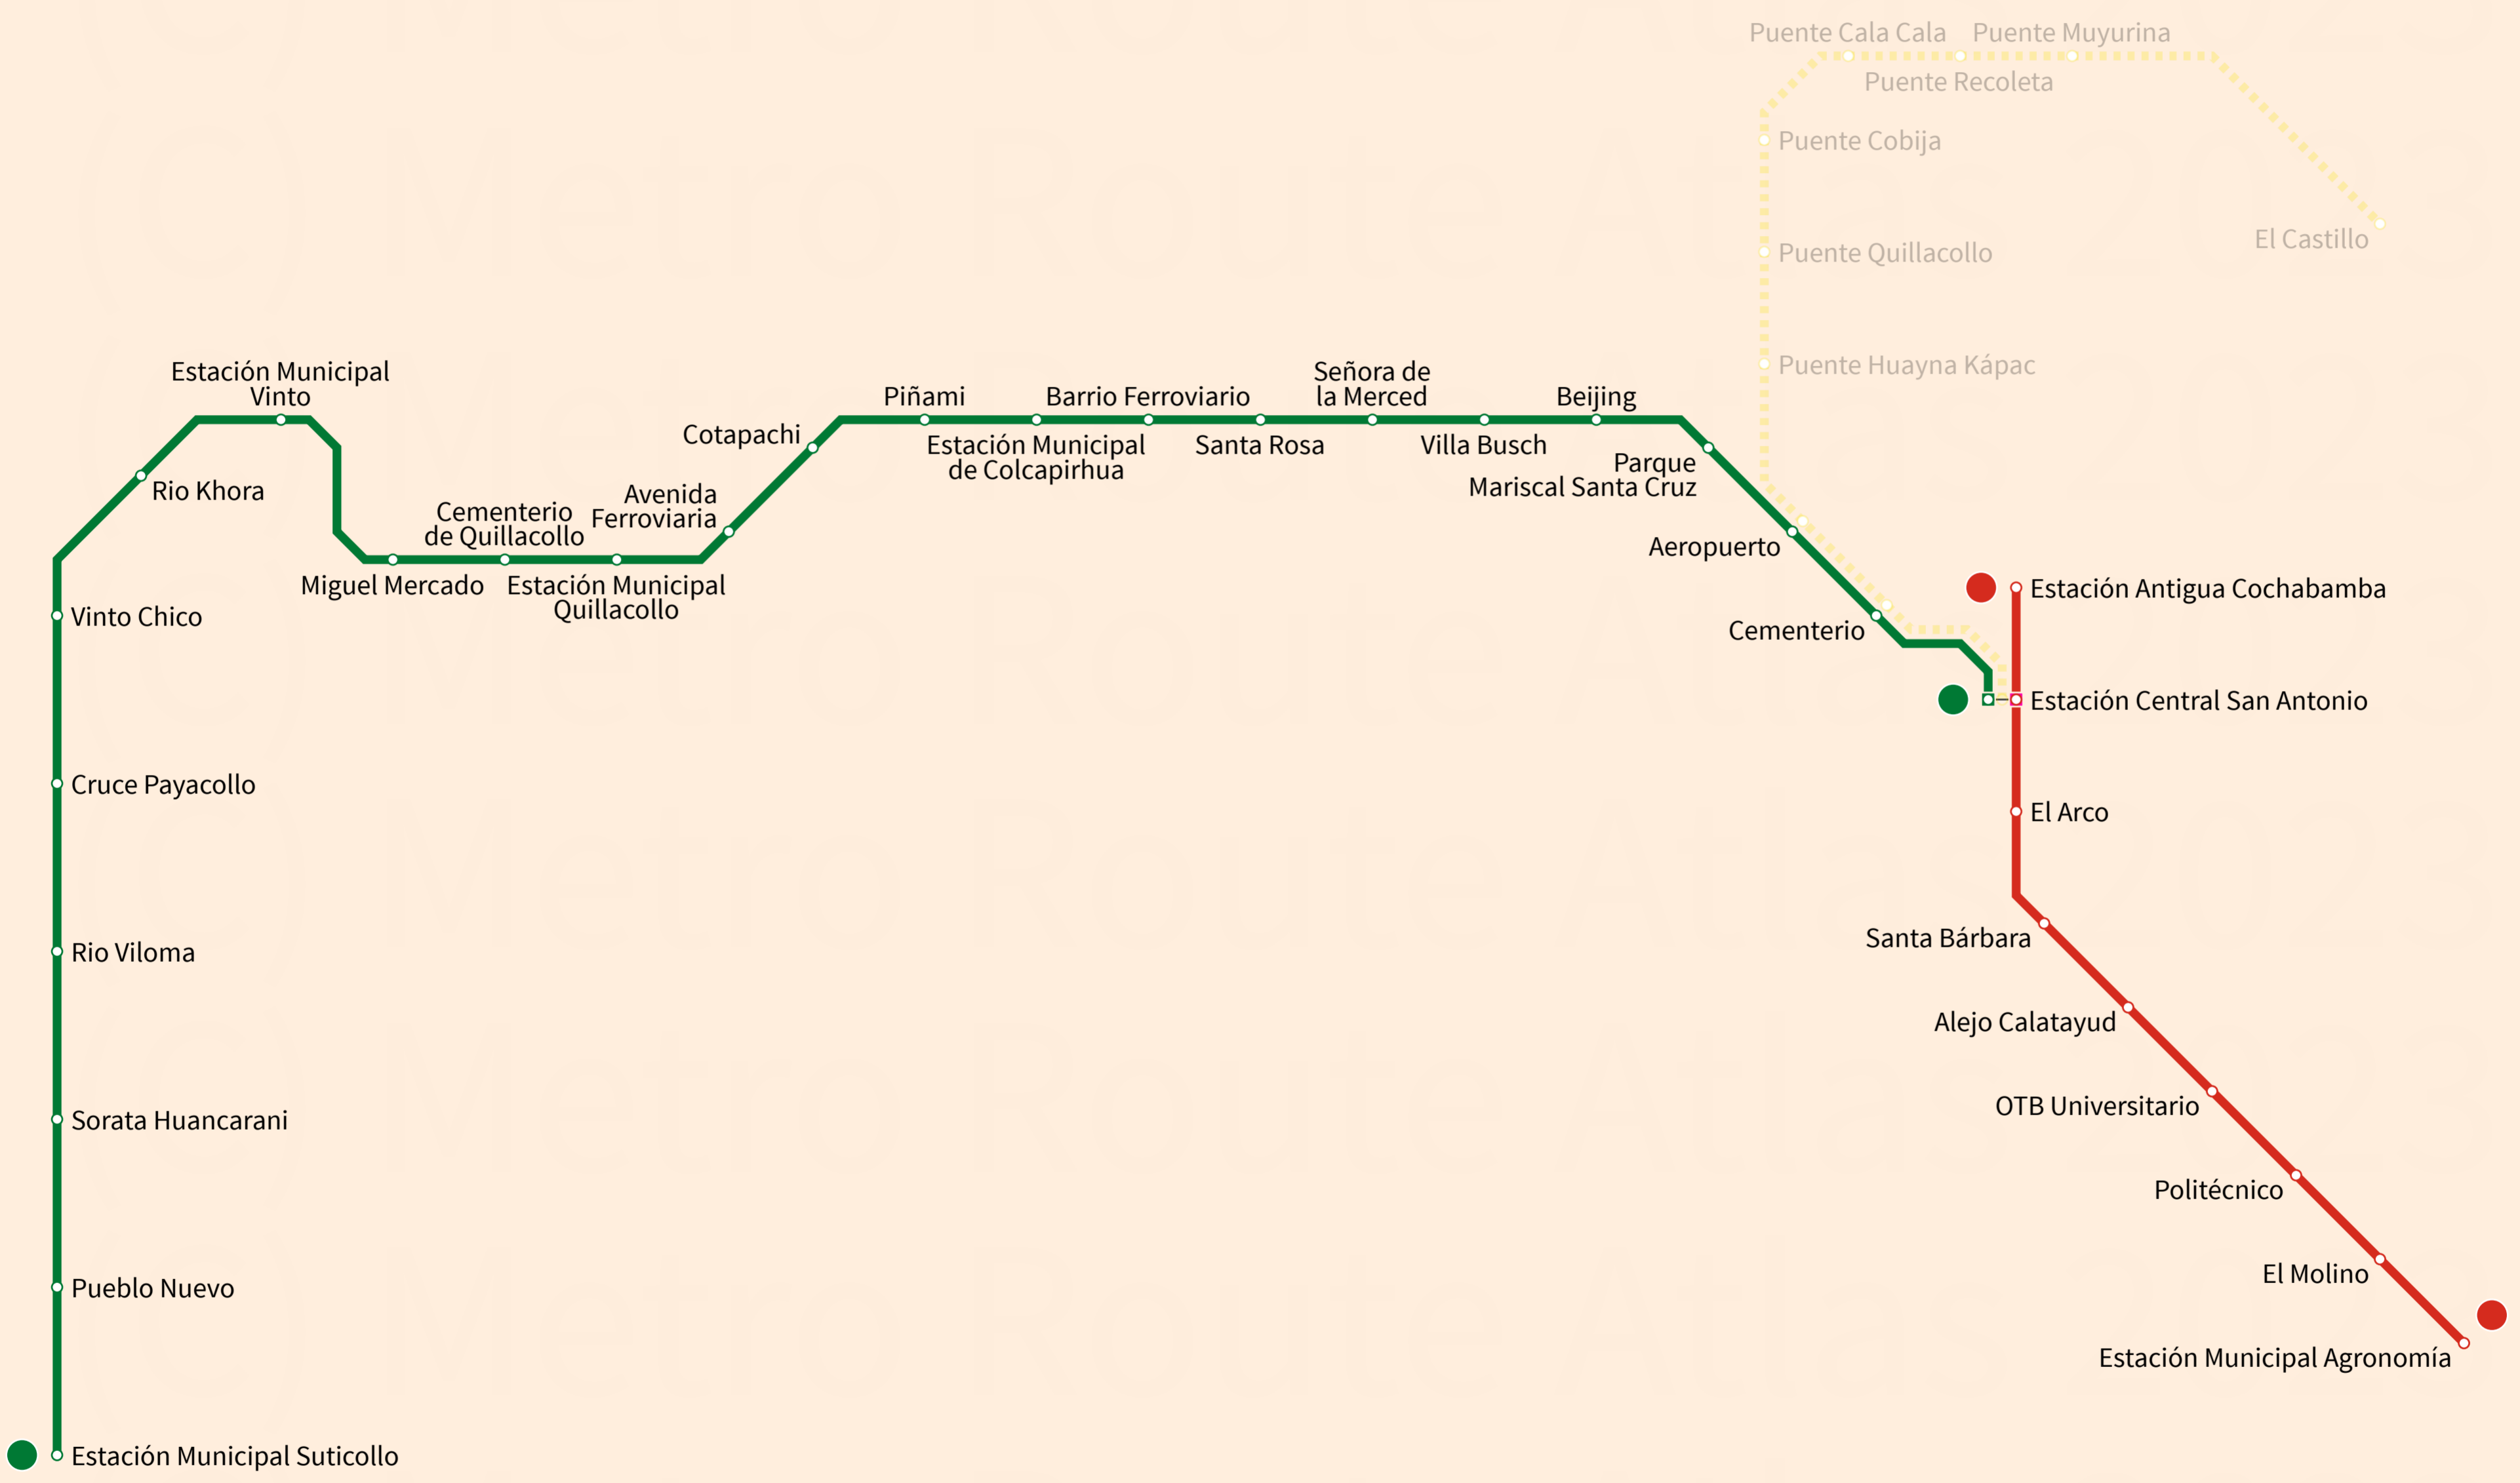

Cochabamba

Bolivia

Dec 2023

Legend

Mi Tren		Station	
● —○—	Línea Verde	—○—	Station
● —○—	Línea Roja	—□—	Transfer Station
● - - -○- - -	Línea Amarilla (u/c)	● —○—	Line Terminus
		- - -○- - -	Under Construction

© Andrew Fan (Metro Route Atlas) 2023 | This is NOT an official map and may be out of date. Map is not to scale.