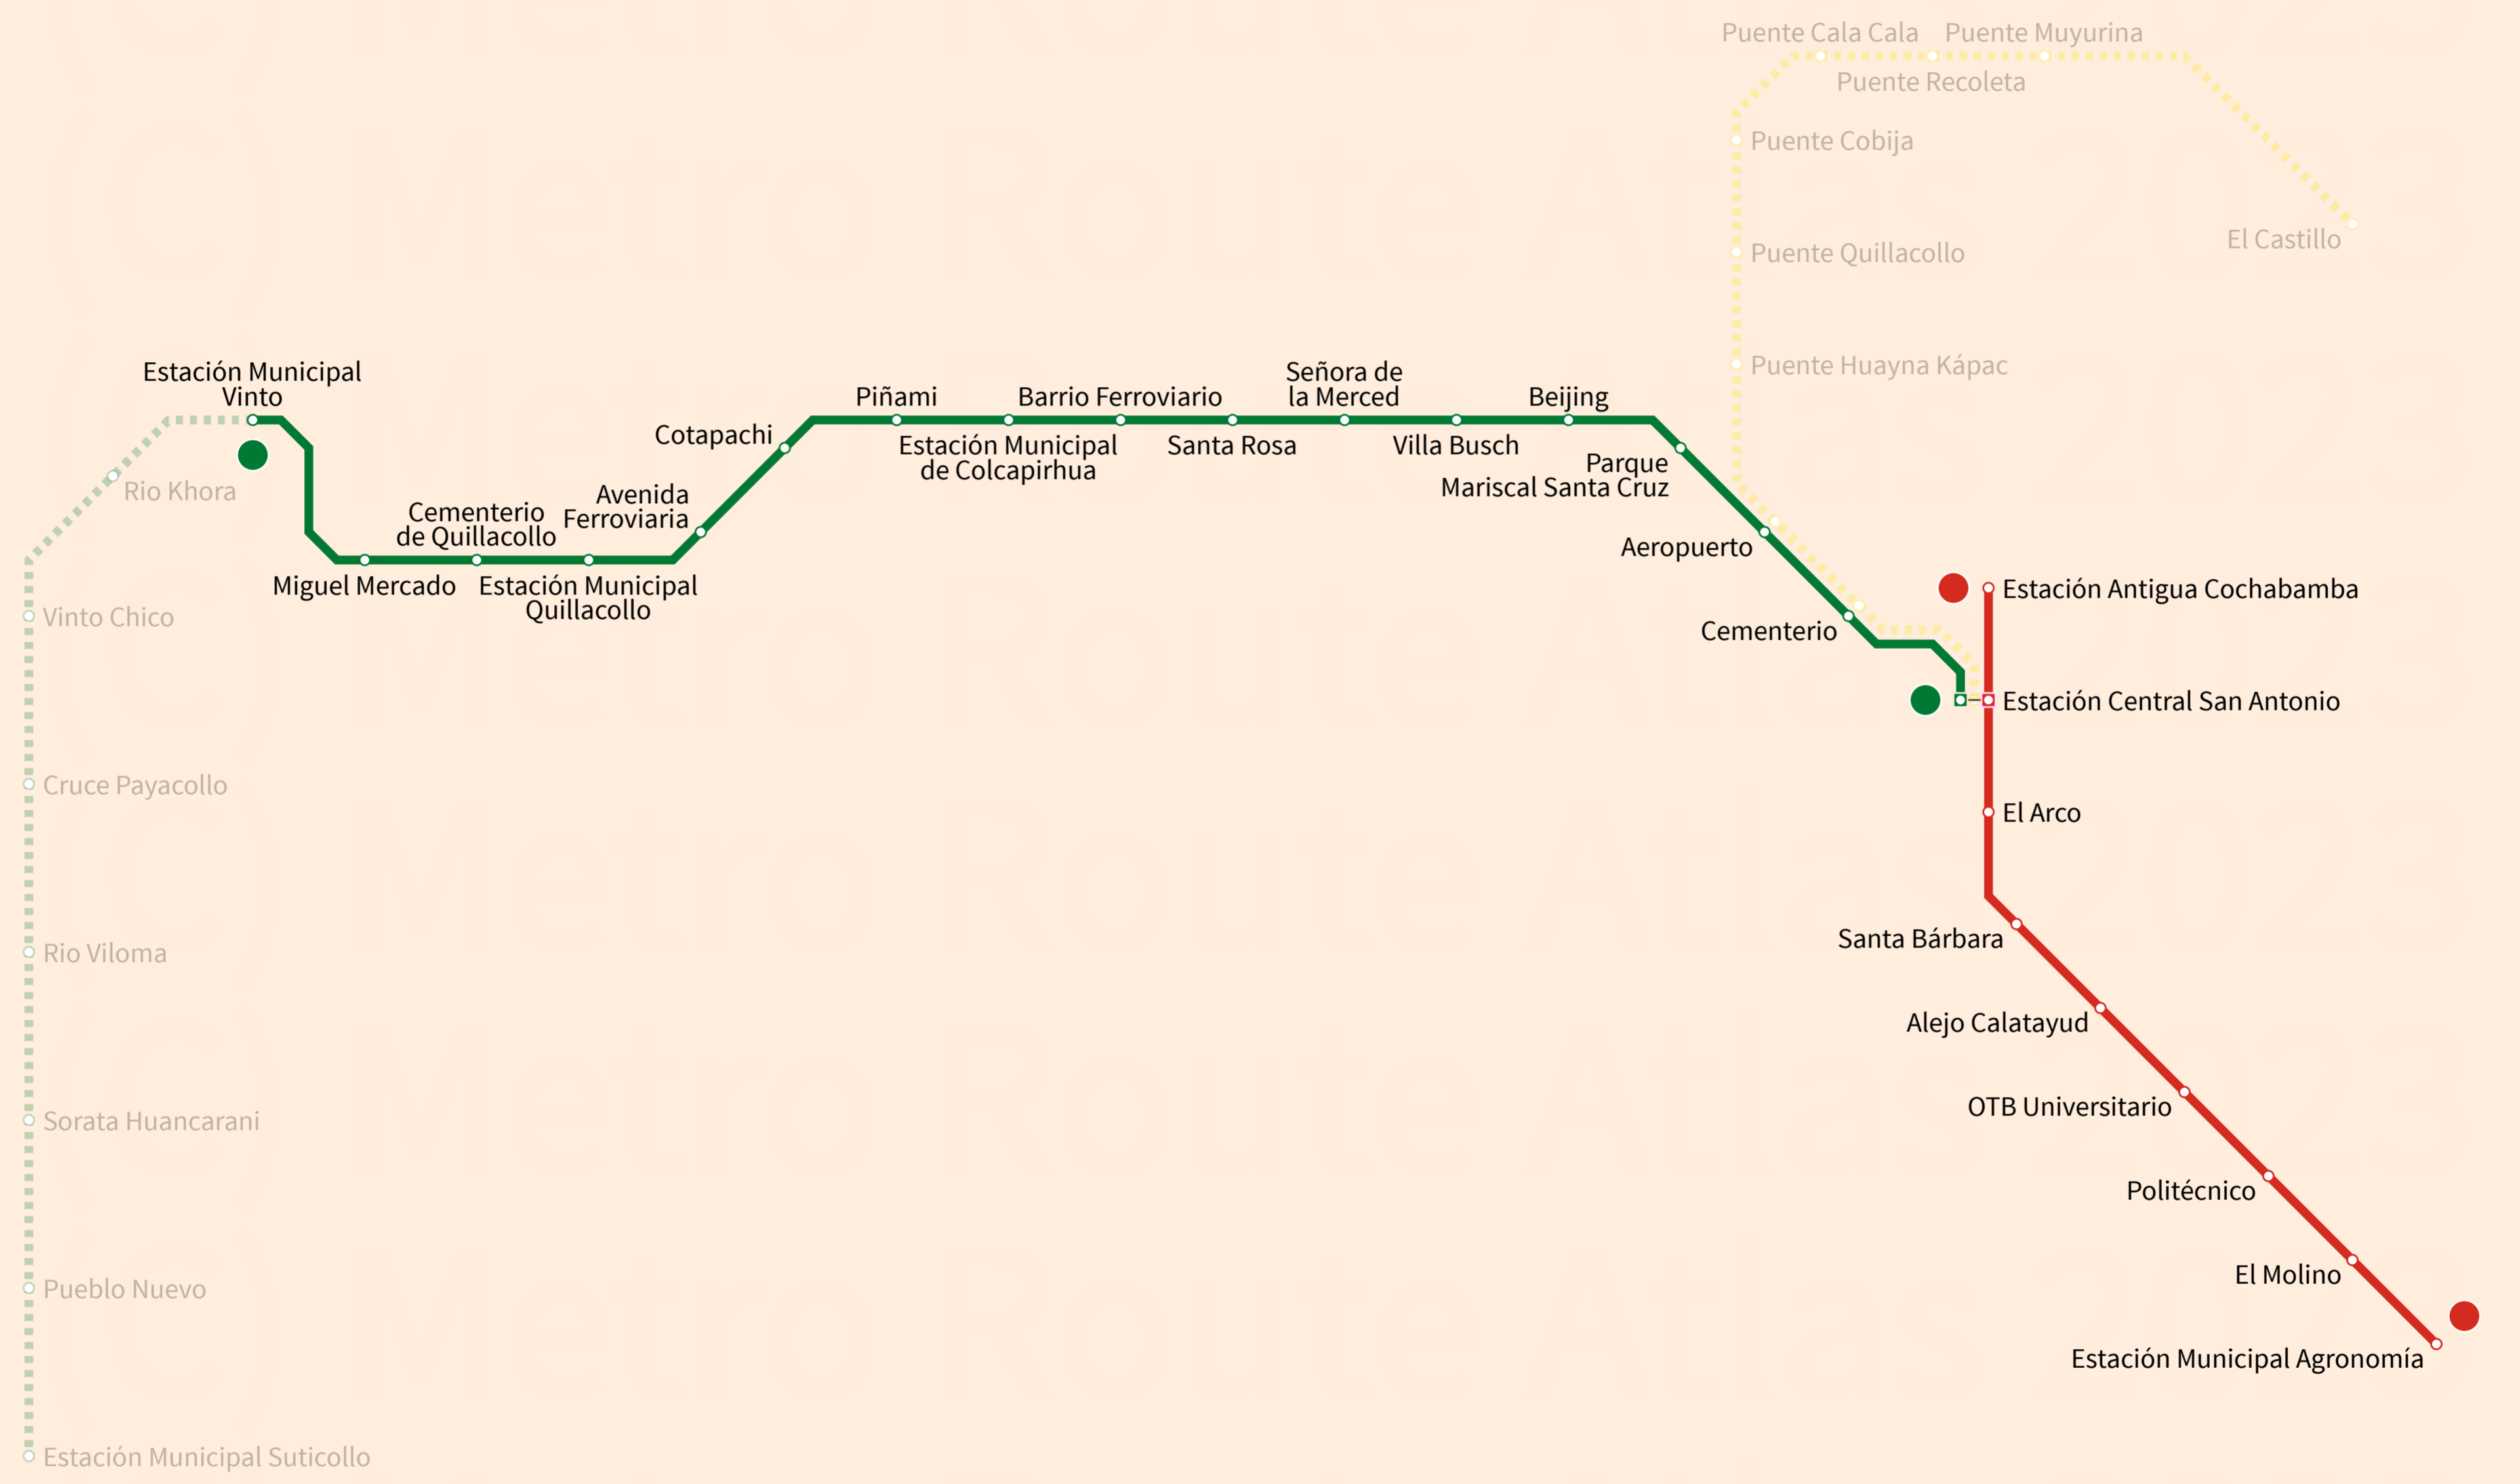

# Cochabamba

## Bolivia

Oct 2023

### Legend

Mi Tren		Station	
<span style="color: green;">●</span> <span style="color: green;">—○—</span>	Línea Verde	<span style="color: green;">—○—</span>	Station
<span style="color: red;">●</span> <span style="color: red;">—○—</span>	Línea Roja	<span style="color: green;">—□—</span>	Transfer Station
<span style="color: yellow;">●</span> <span style="color: yellow;">- - -○- - -</span>	Línea Amarilla (u/c)	<span style="color: green;">●</span> <span style="color: green;">—○—</span>	Line Terminus
		<span style="color: yellow;">- - -○- - -</span>	Under Construction

© Andrew Fan (Metro Route Atlas) 2023 | This is NOT an official map and may be out of date. Map is not to scale.