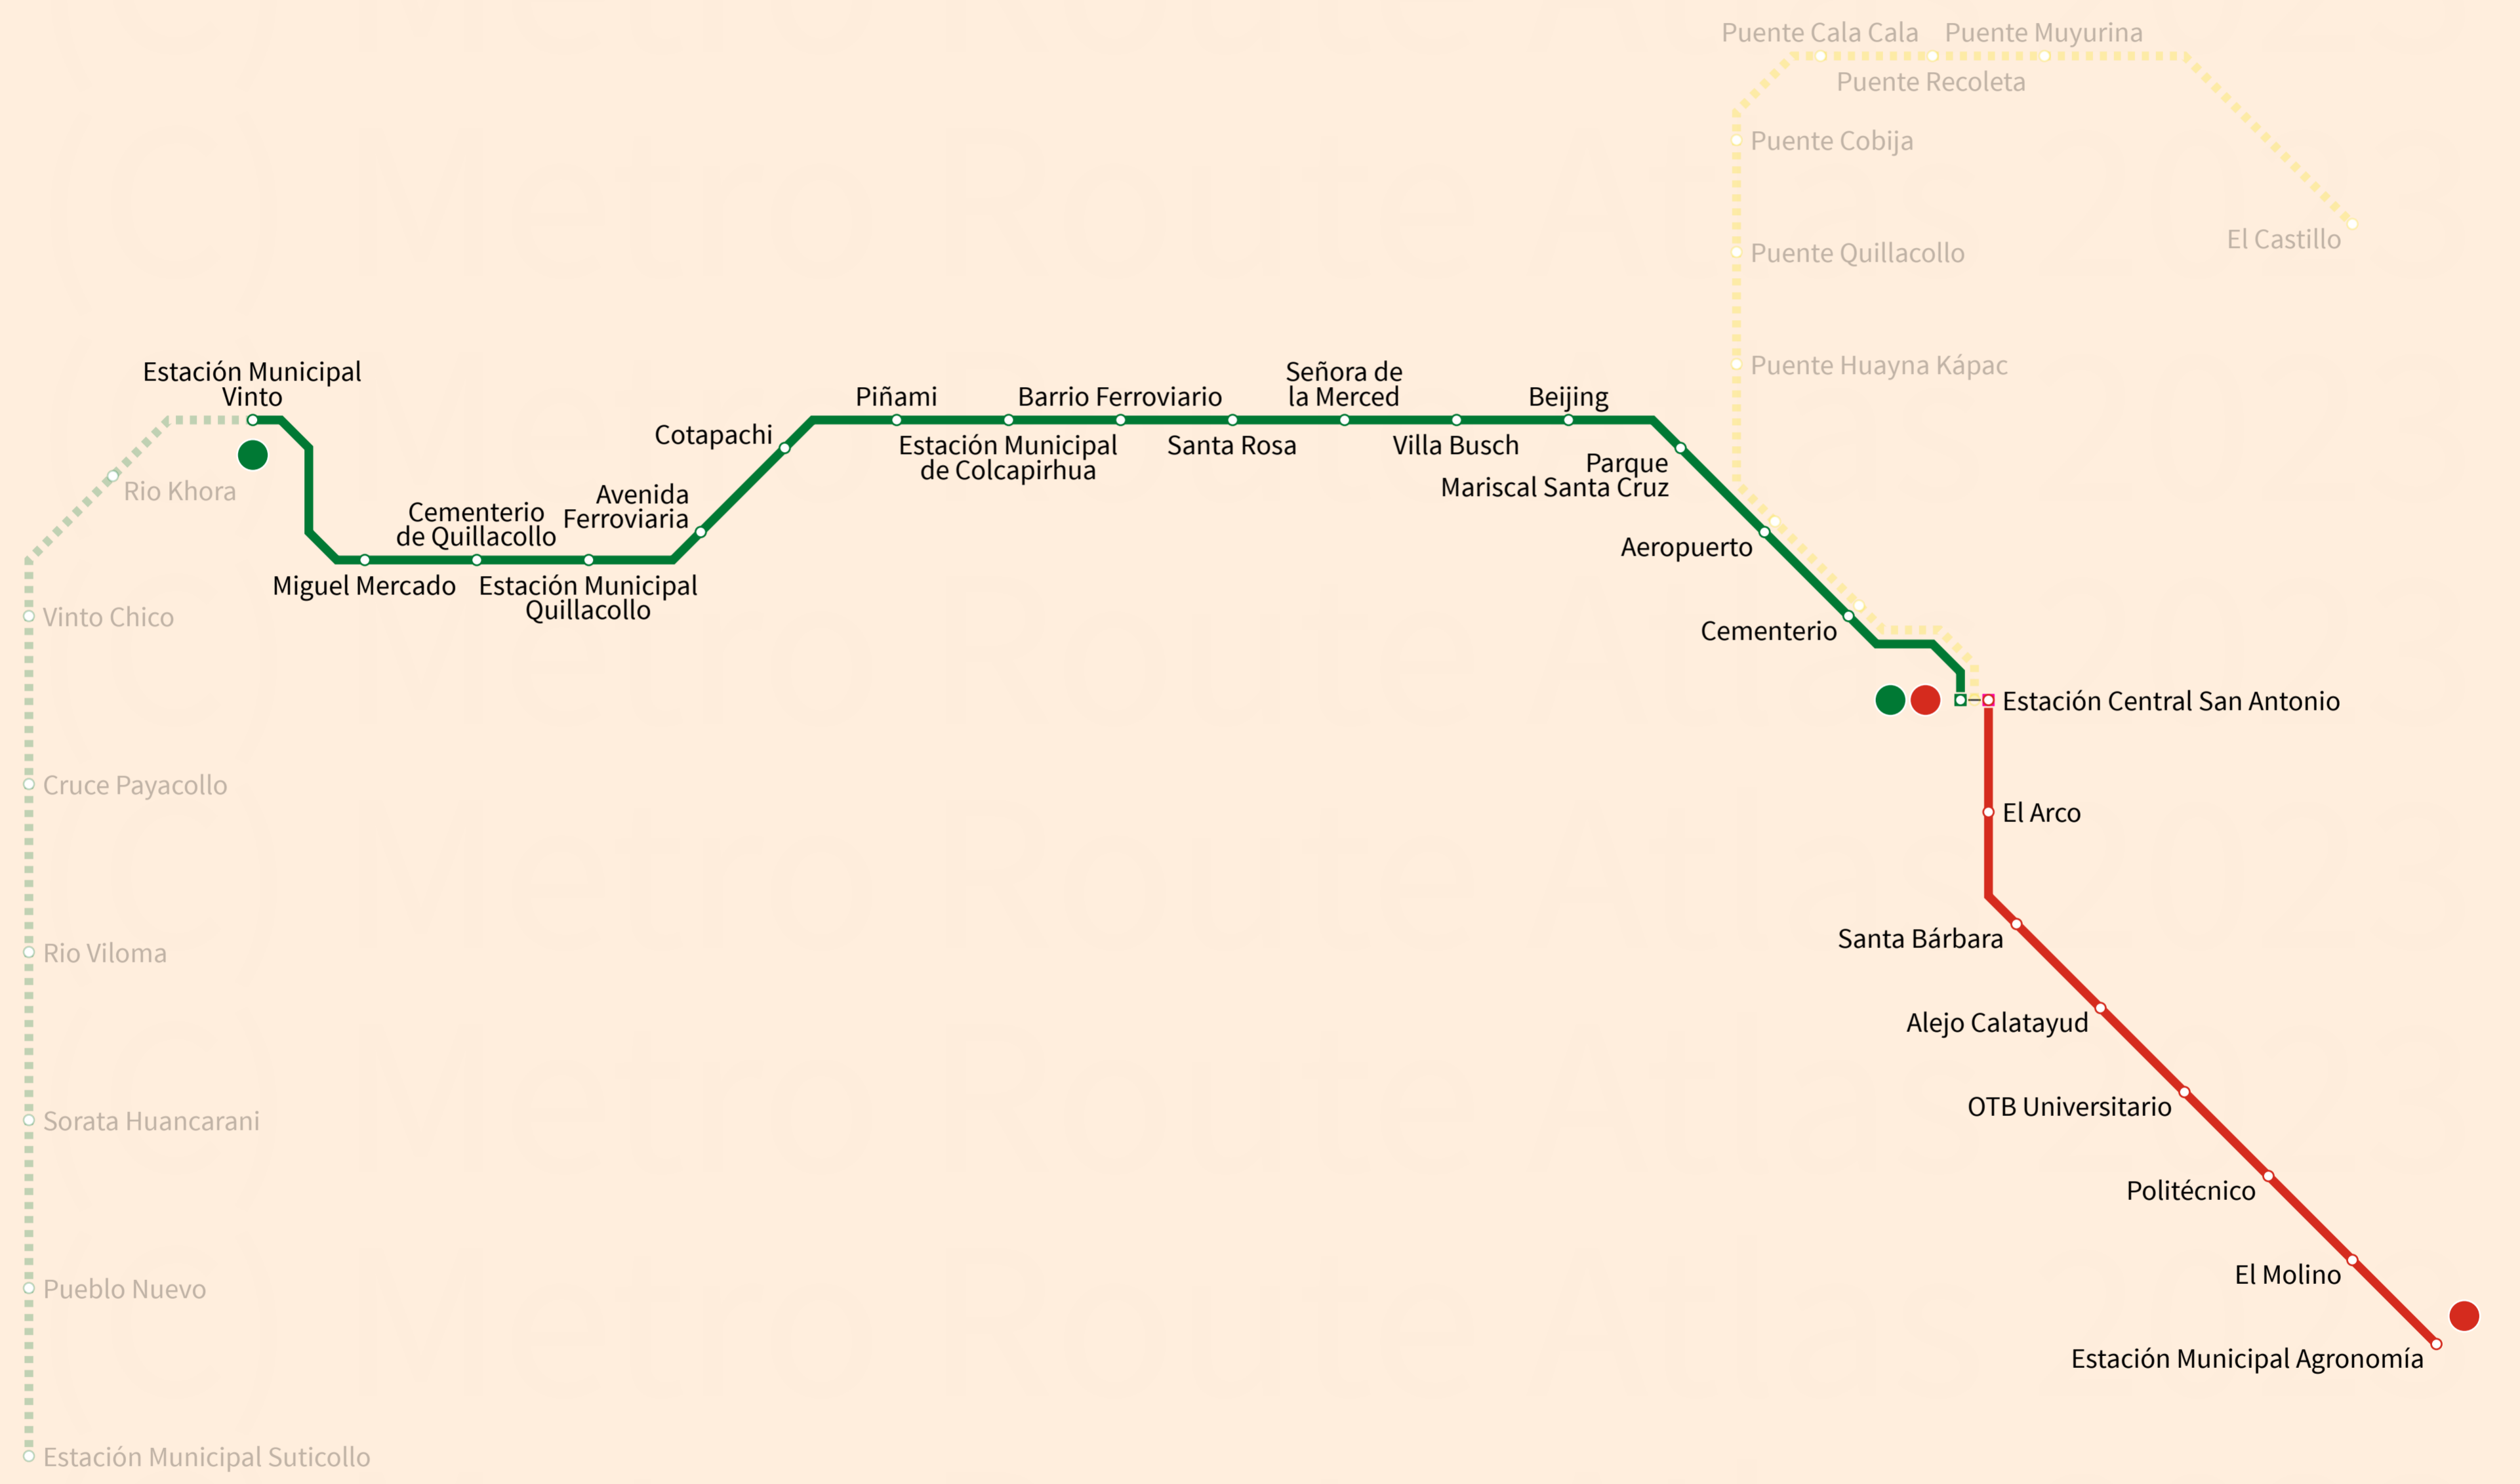

Cochabamba

Bolivia

Sept 2023

Legend

Mi Tren		Station	
	Línea Verde		Station
	Línea Roja		Transfer Station
	Línea Amarilla (u/c)		Line Terminus
			Under Construction

© Andrew Fan (Metro Route Atlas) 2023 | This is NOT an official map and may be out of date. Map is not to scale.