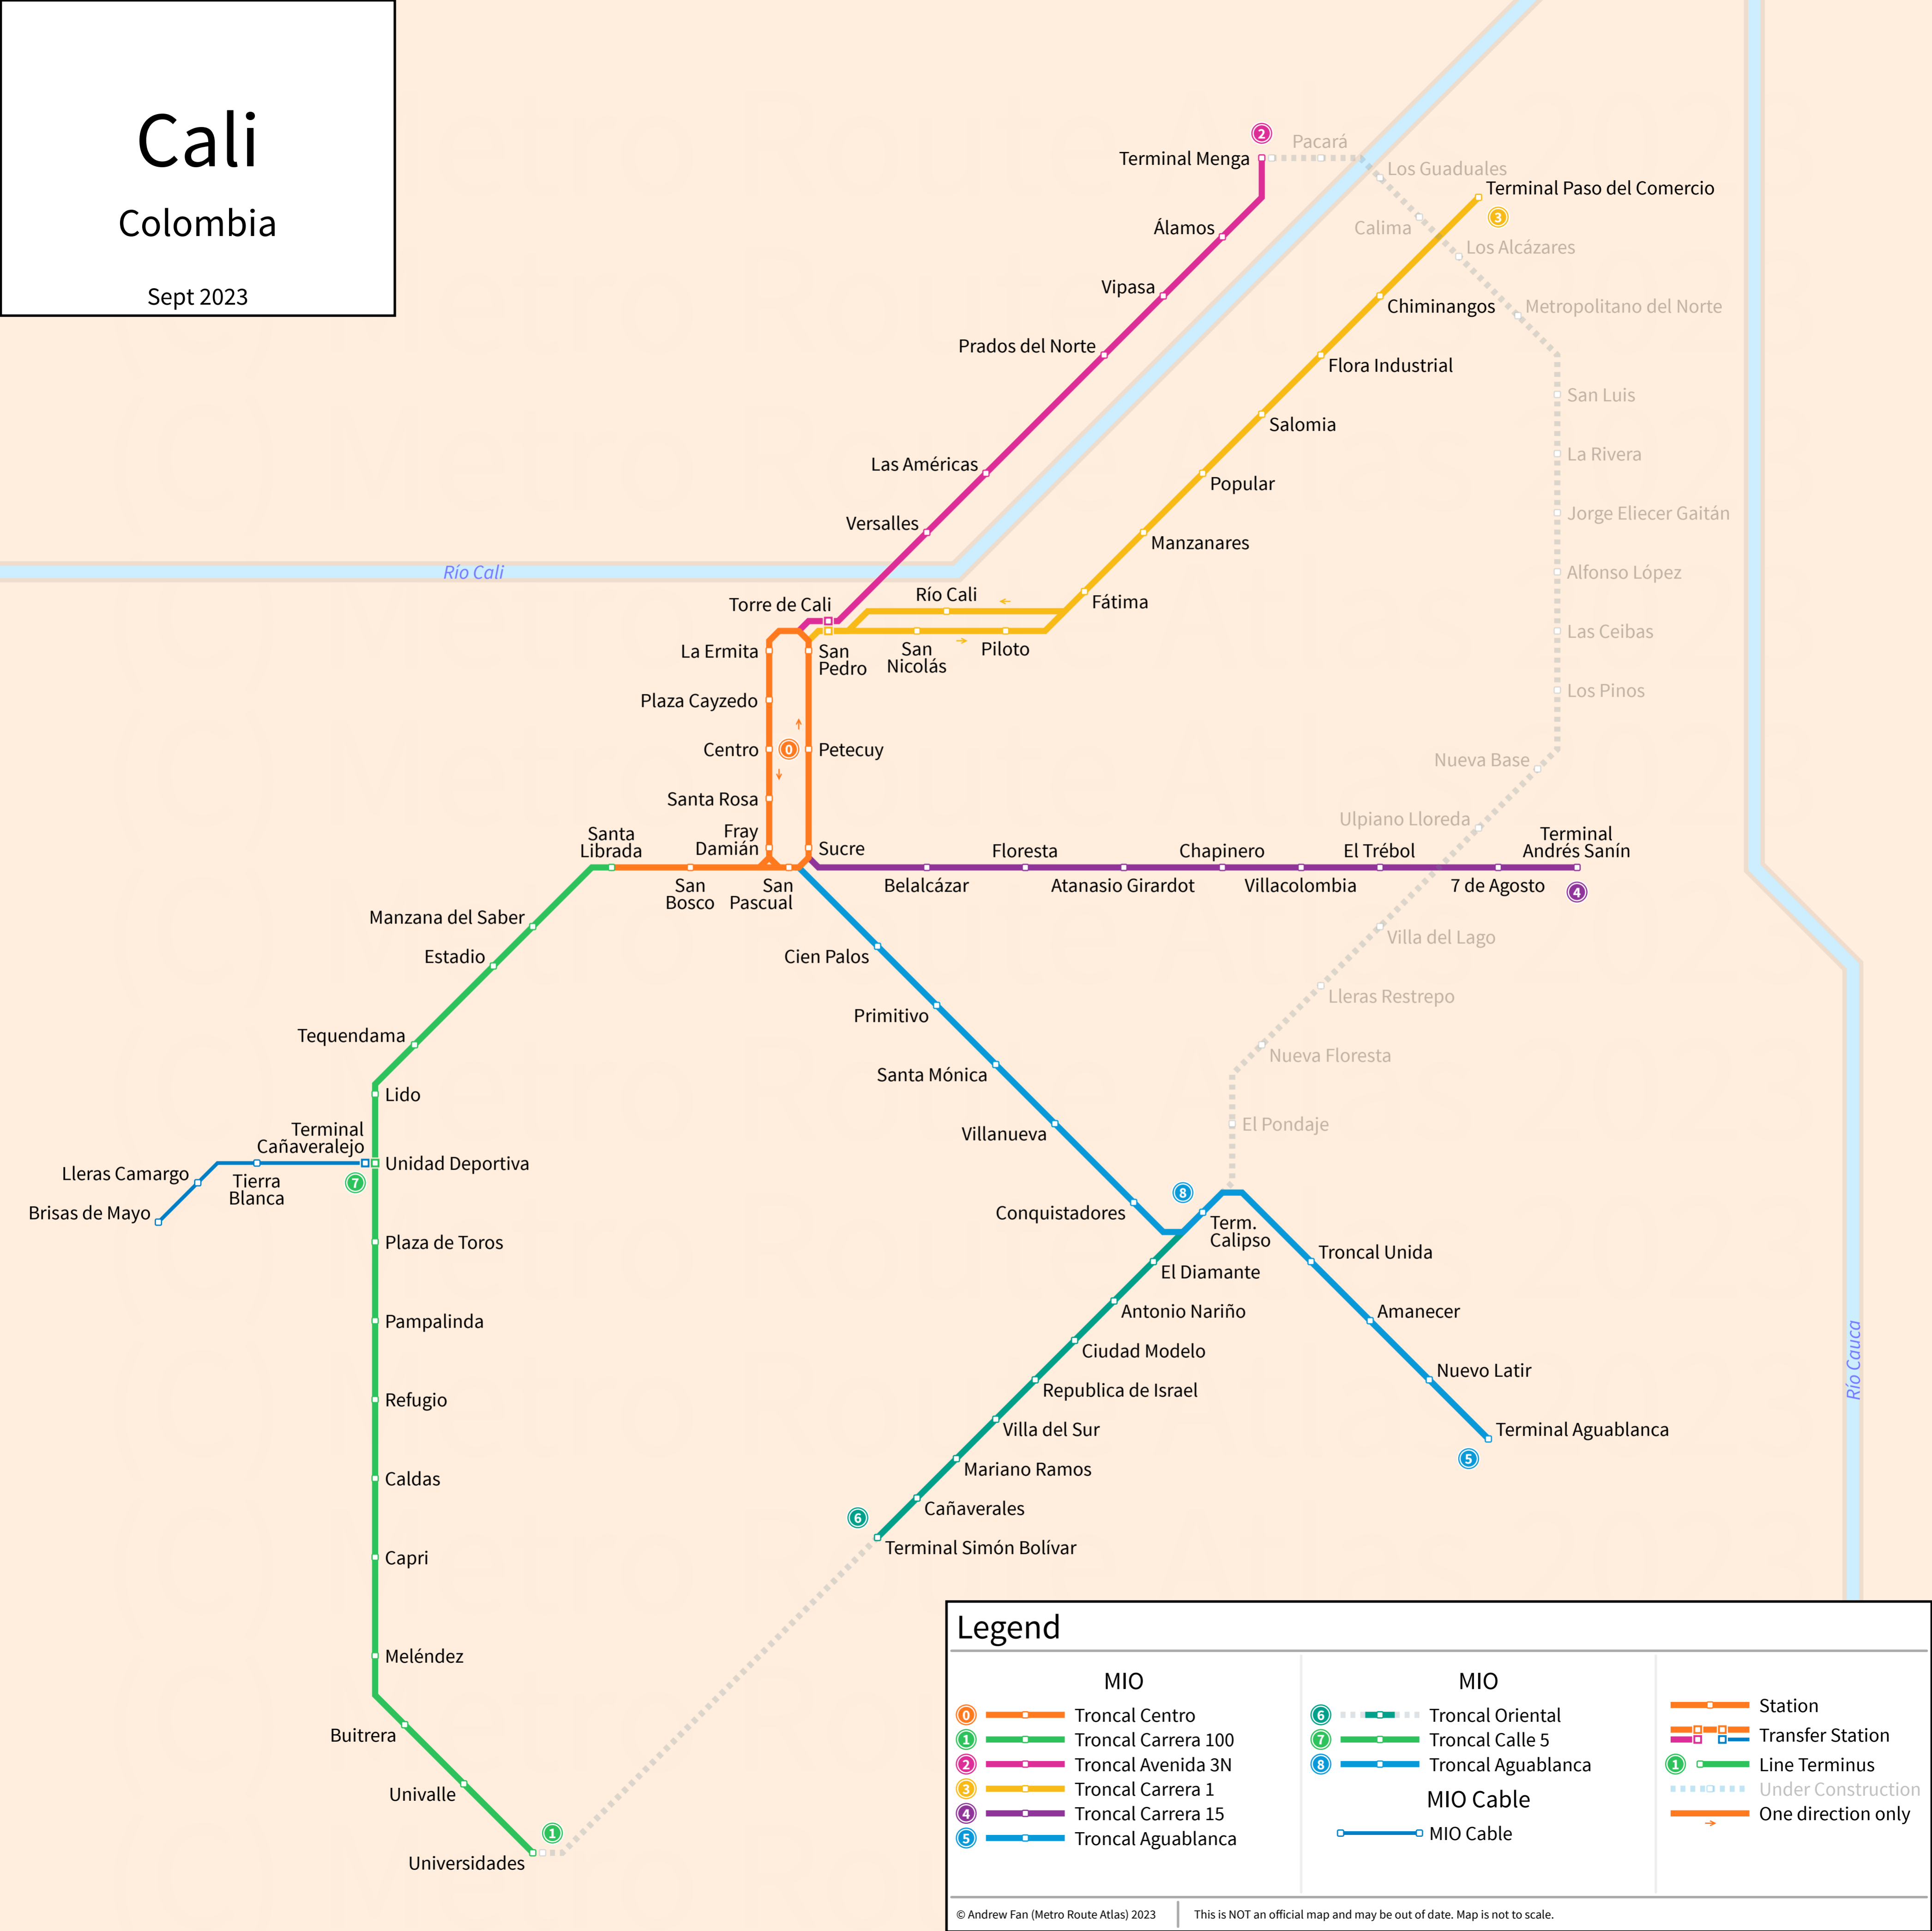

Cali

Colombia

Sept 2023

Legend

MIO		MIO		Station	
①	Troncal Centro	⑥	Troncal Oriental	□	Station
②	Troncal Carrera 100	⑦	Troncal Calle 5	□	Transfer Station
③	Troncal Avenida 3N	⑧	Troncal Aguablanca	○	Line Terminus
④	Troncal Carrera 1			---	Under Construction
⑤	Troncal Carrera 15			→	One direction only
⑥	Troncal Aguablanca				
		MIO Cable			
		— — —	MIO Cable		

© Andrew Fan (Metro Route Atlas) 2023 | This is NOT an official map and may be out of date. Map is not to scale.