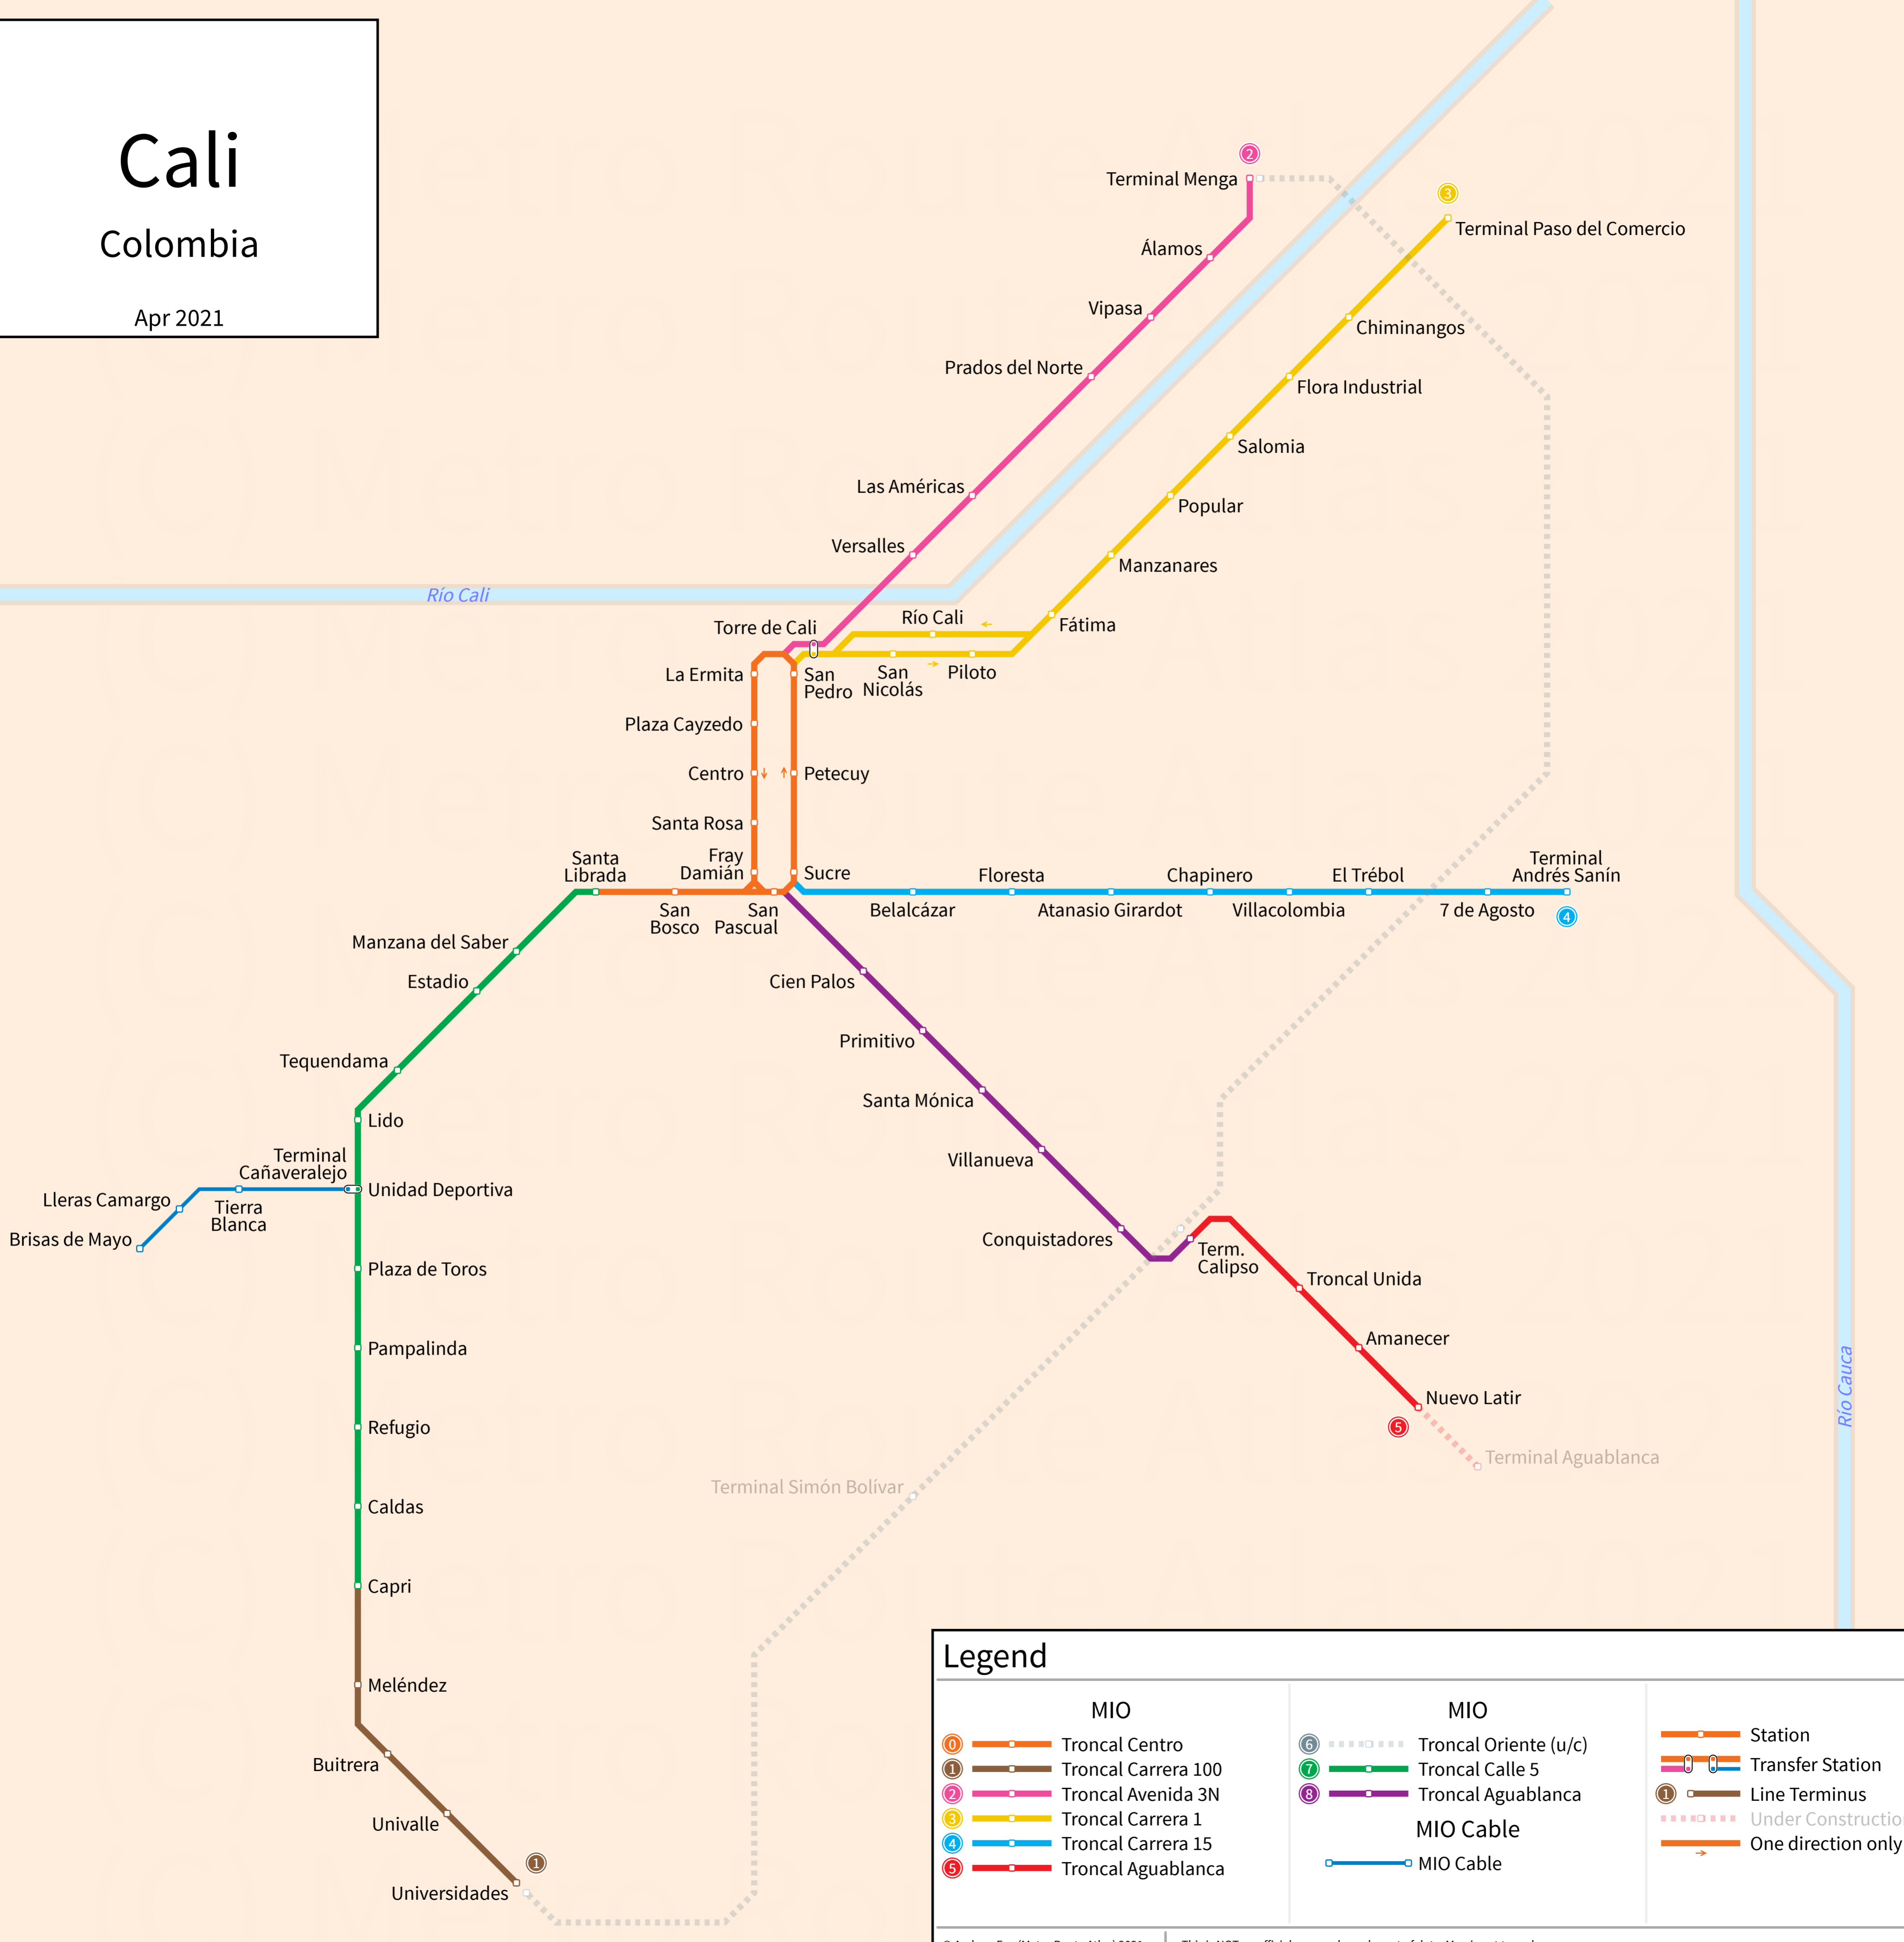

Cali

Colombia

Apr 2021

Legend

MIO		MIO		Station	
①	Troncal Centro	⑥	Troncal Oriente (u/c)	○	Station
②	Troncal Carrera 100	⑦	Troncal Calle 5	○	Transfer Station
③	Troncal Avenida 3N	⑧	Troncal Aguablanca	①	Line Terminus
④	Troncal Carrera 1		MIO Cable	---	Under Construction
⑤	Troncal Carrera 15		MIO Cable	→	One direction only
	Troncal Aguablanca				

© Andrew Fan (Metro Route Atlas) 2021 | This is NOT an official map and may be out of date. Map is not to scale.