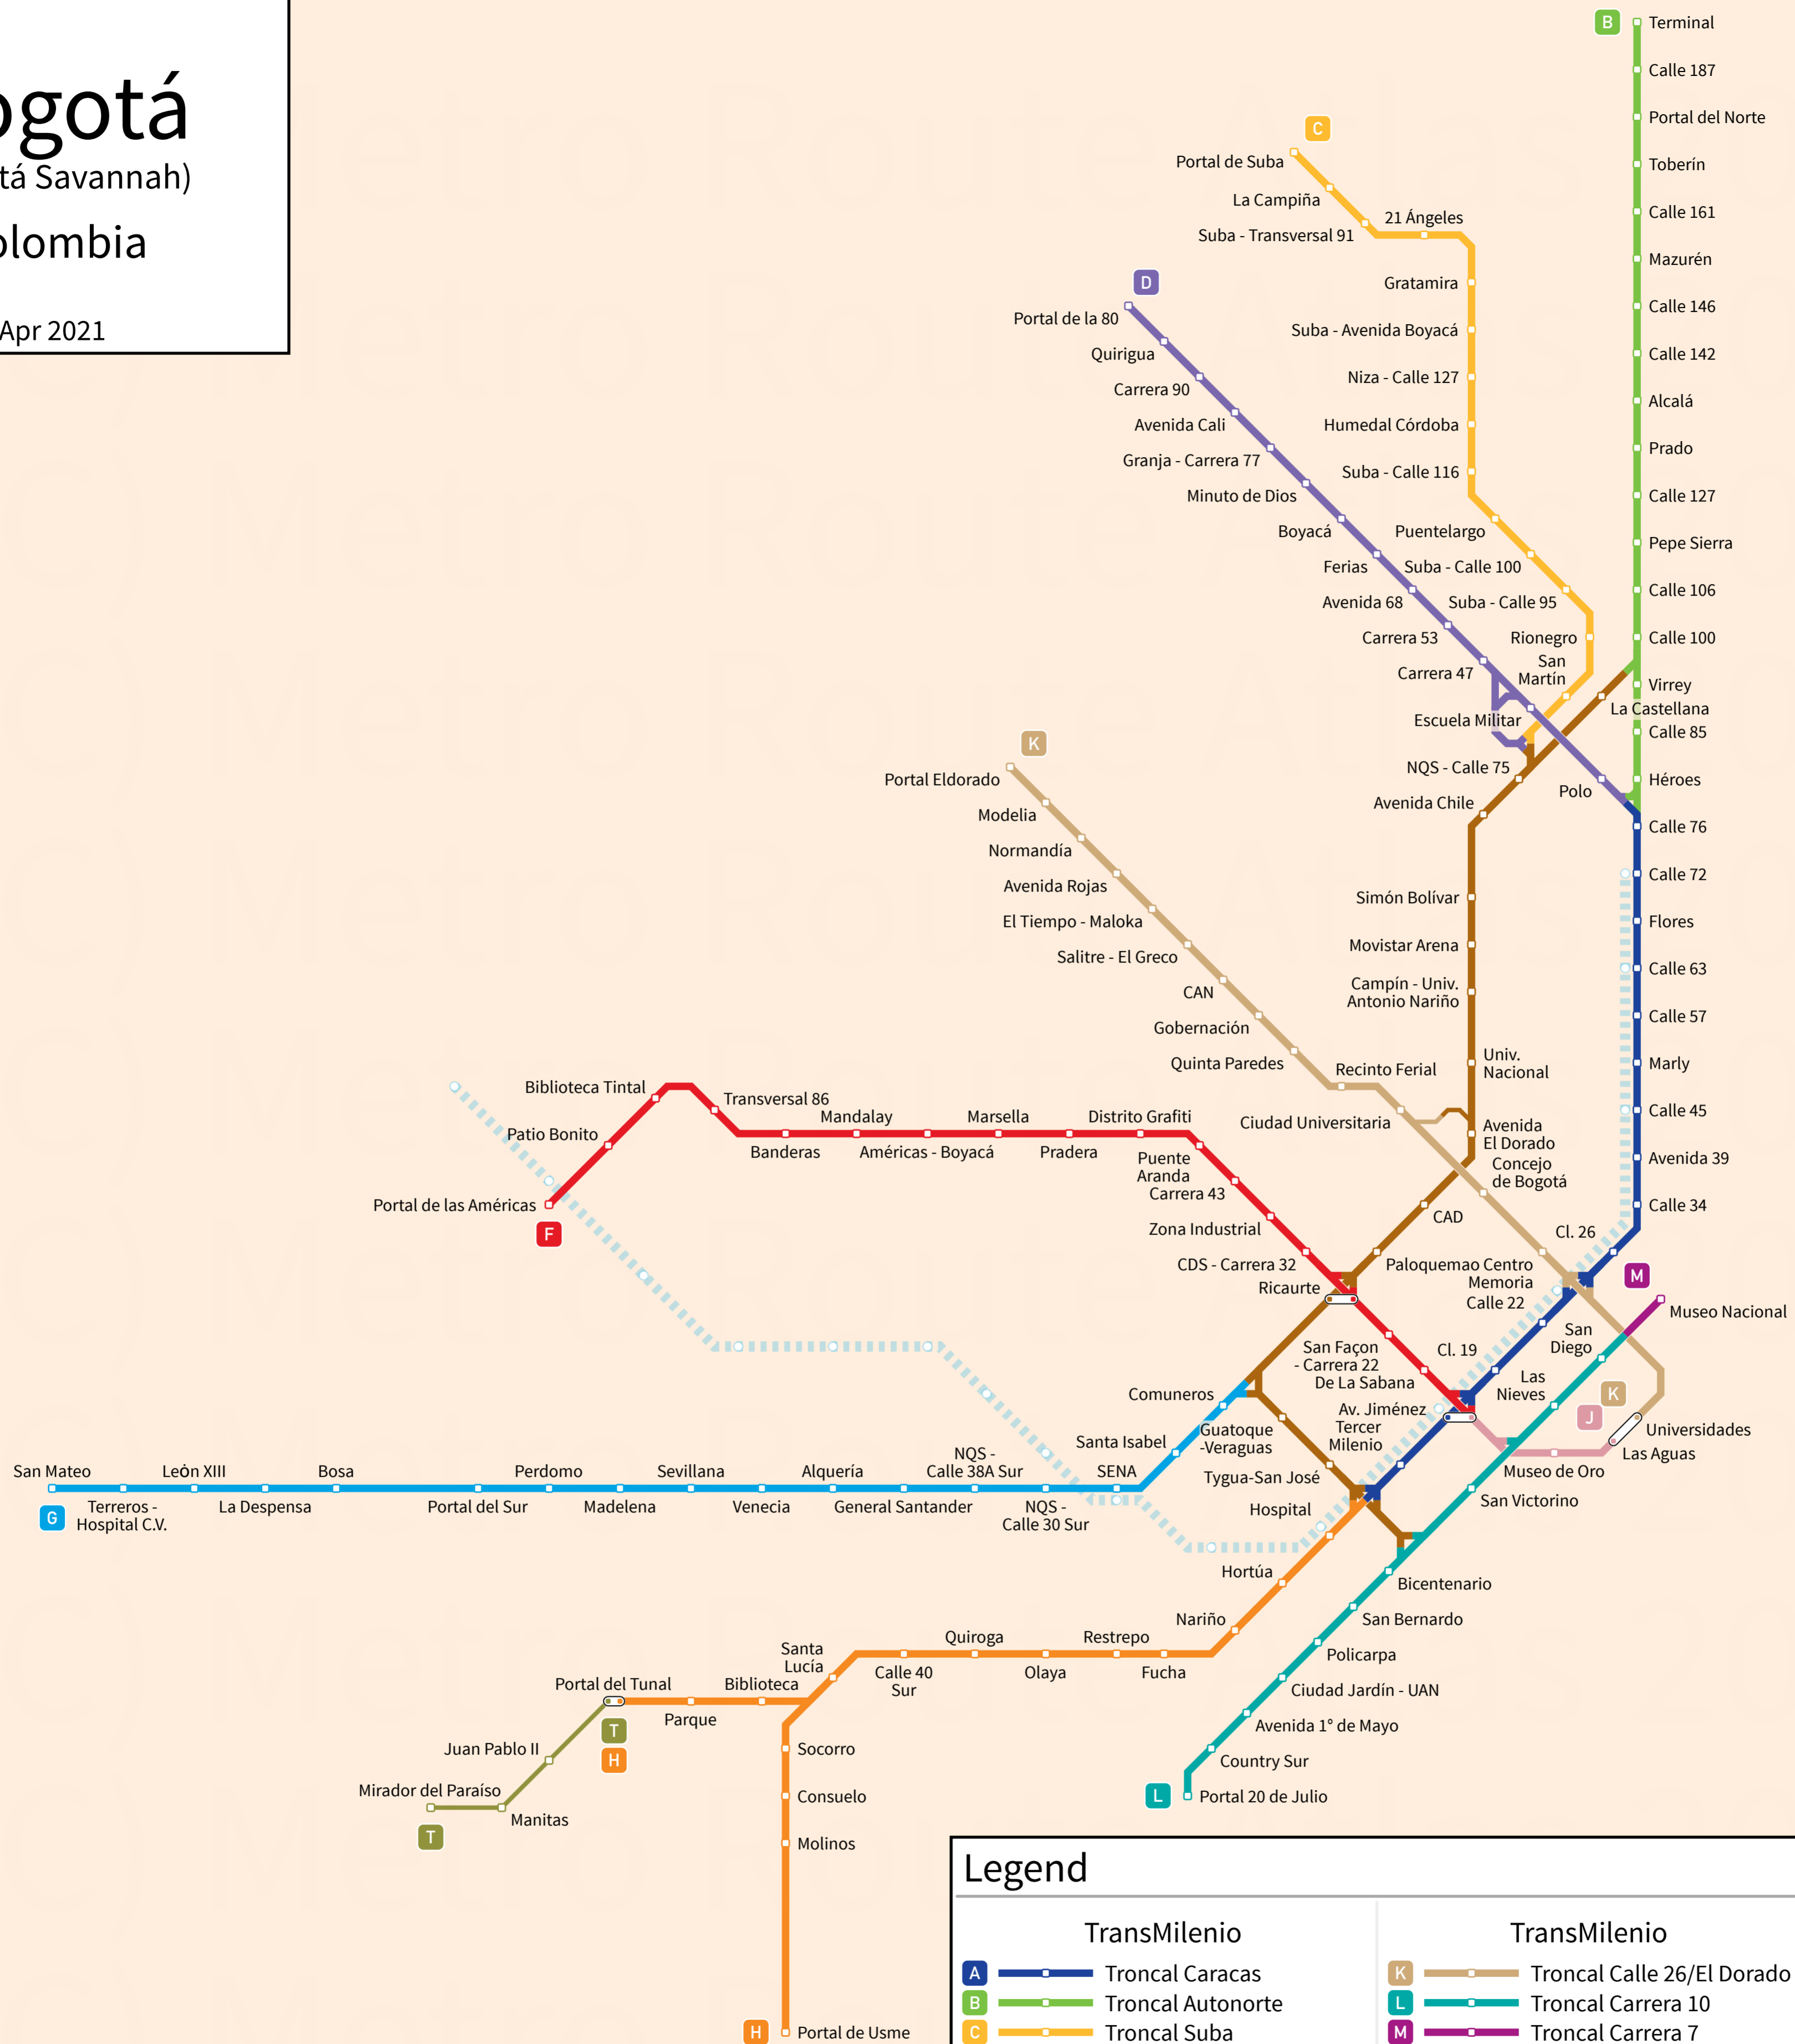

Bogotá

(Bogotá Savannah)
Colombia

Apr 2021

Legend

TransMilenio	TransMilenio	Station
A Troncal Caracas	K Troncal Calle 26/El Dorado	Transfer Station
B Troncal Autonorte	L Troncal Carrera 10	Line Terminus
C Troncal Suba	M Troncal Carrera 7	Under Construction
D Troncal Calle 80		
E Troncal NQS Central	TransMiCable	
F Troncal Américas	T TransMiCable Cd. Bolívar	
G Troncal NQS Sur		
H Troncal Caracas Sur	Bogotá Metro	
J Troncal Eje Ambiental	L Línea 1 (u/c)	

© Andrew Fan (Metro Route Atlas) 2021 | This is NOT an official map and may be out of date. Map is not to scale.