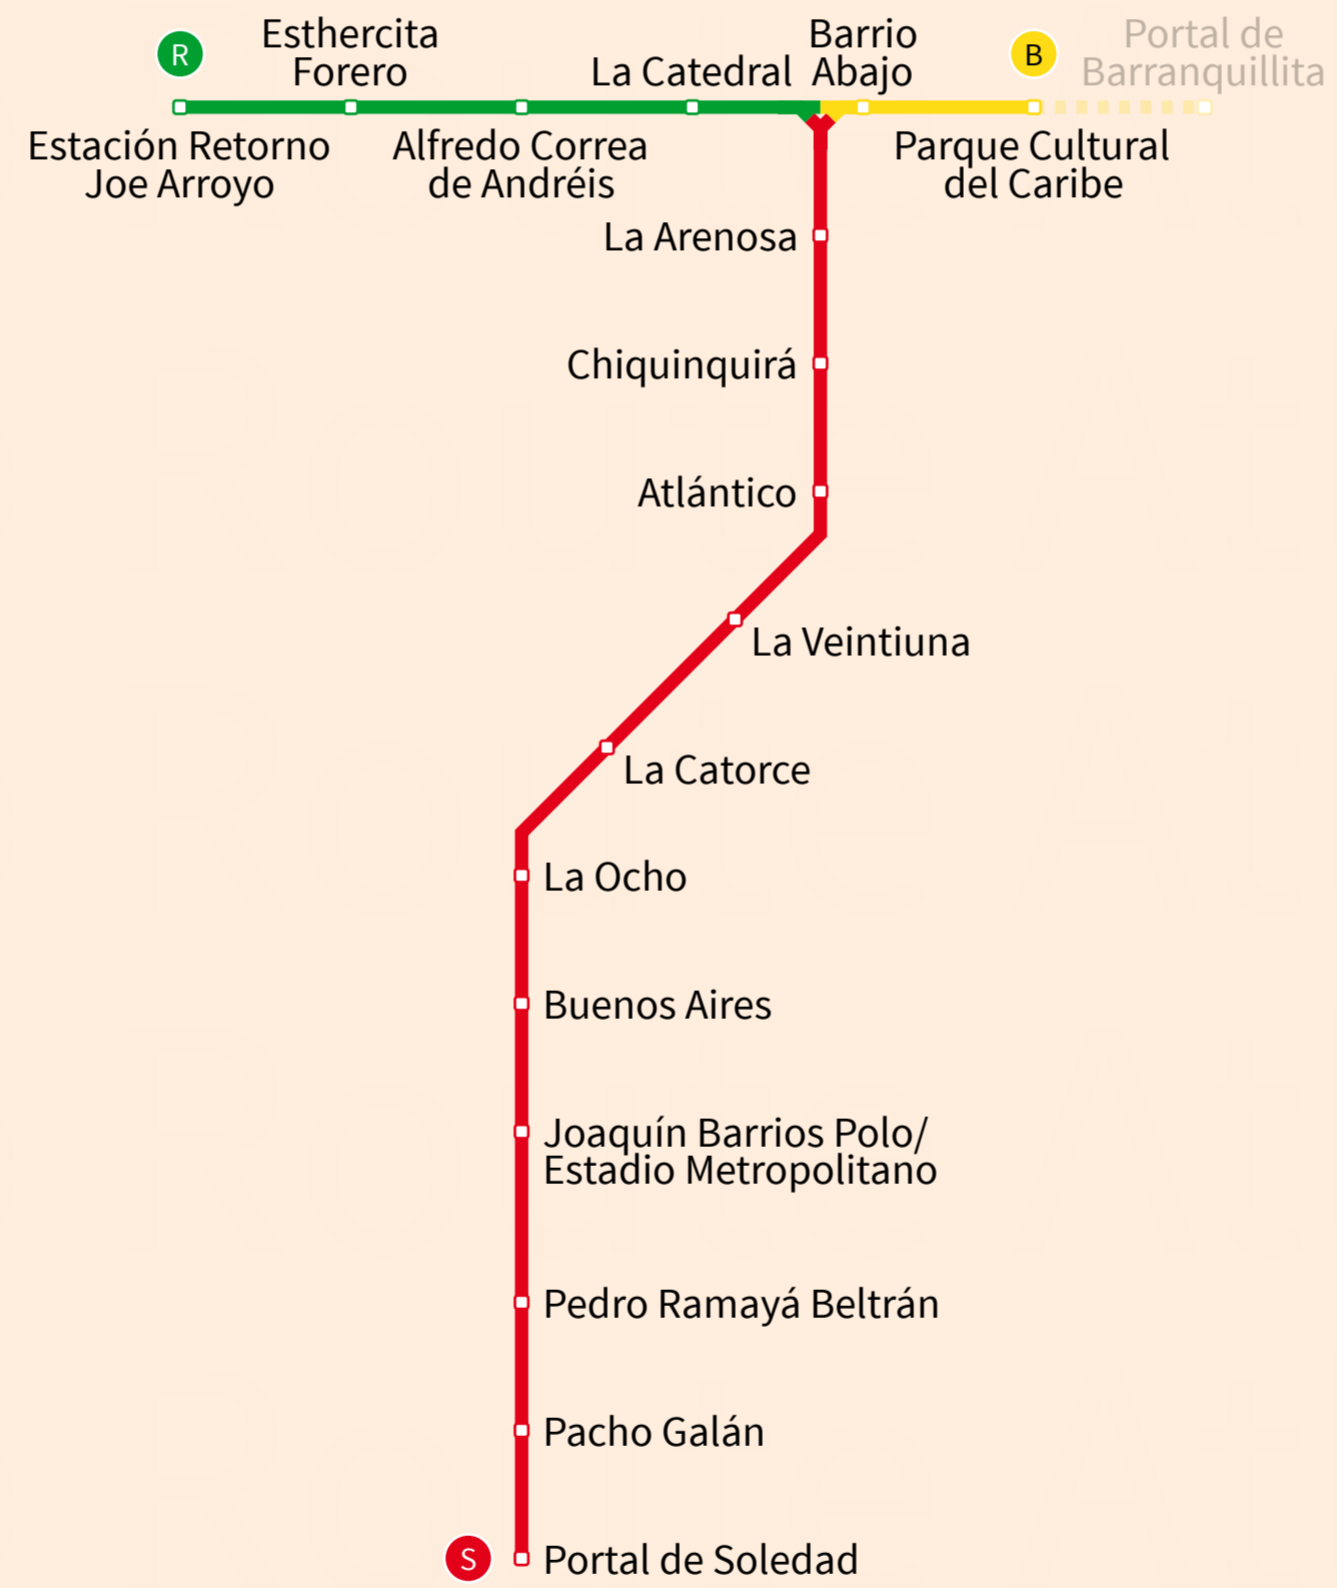

Barranquilla

Colombia

Mar 2021

Caribbean Sea

ATLÁNTICO

MAGDALENA

Magdalena River

Legend

Transmetro Barranquilla

- Troncal Murillo
- Troncal Olaya Herrera W
- Troncal Olaya Herrera E
- Station
- Line Terminus
- Under Construction