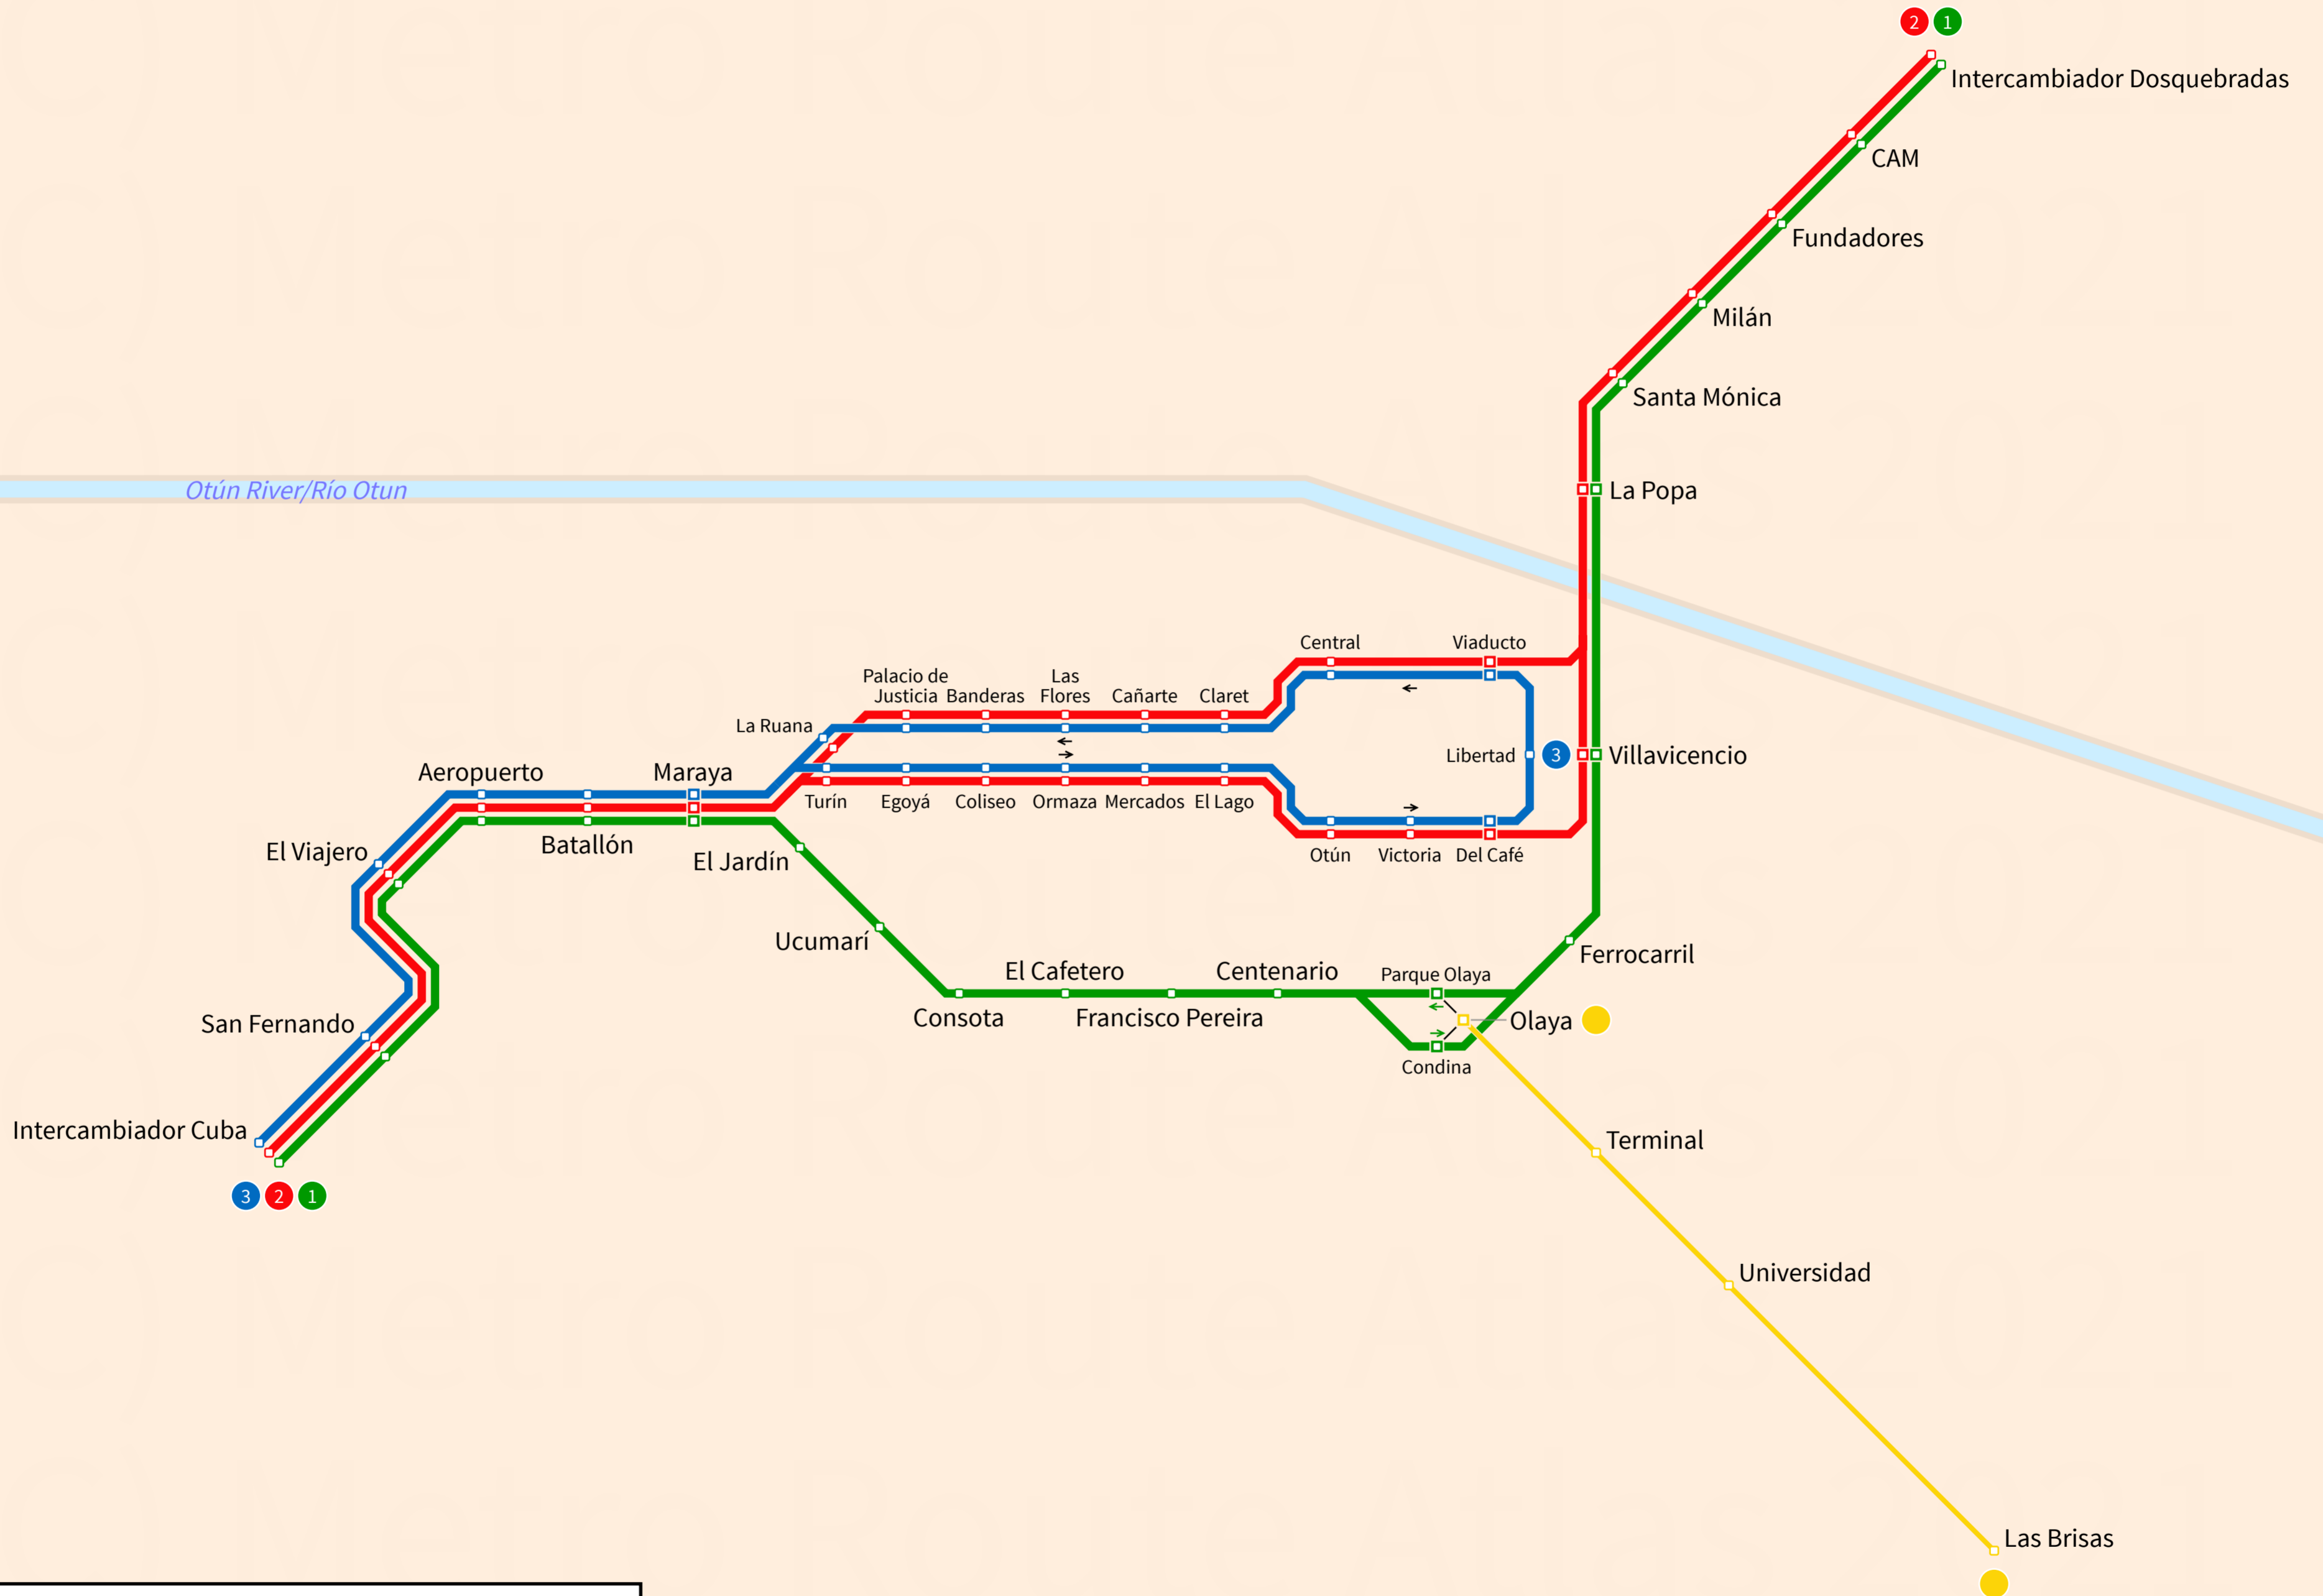

Pereira

Colombia

Sept 2021

Legend

Megabús		Station	
①	Línea 1	□	Station
②	Línea 2	□	Transfer Station
③	Línea 3	①	Line Terminus
		→	One direction only
Megacable			
●	Megacable		

© Andrew Fan (Metro Route Atlas) 2021 | This is NOT an official map and may be out of date. Map is not to scale.