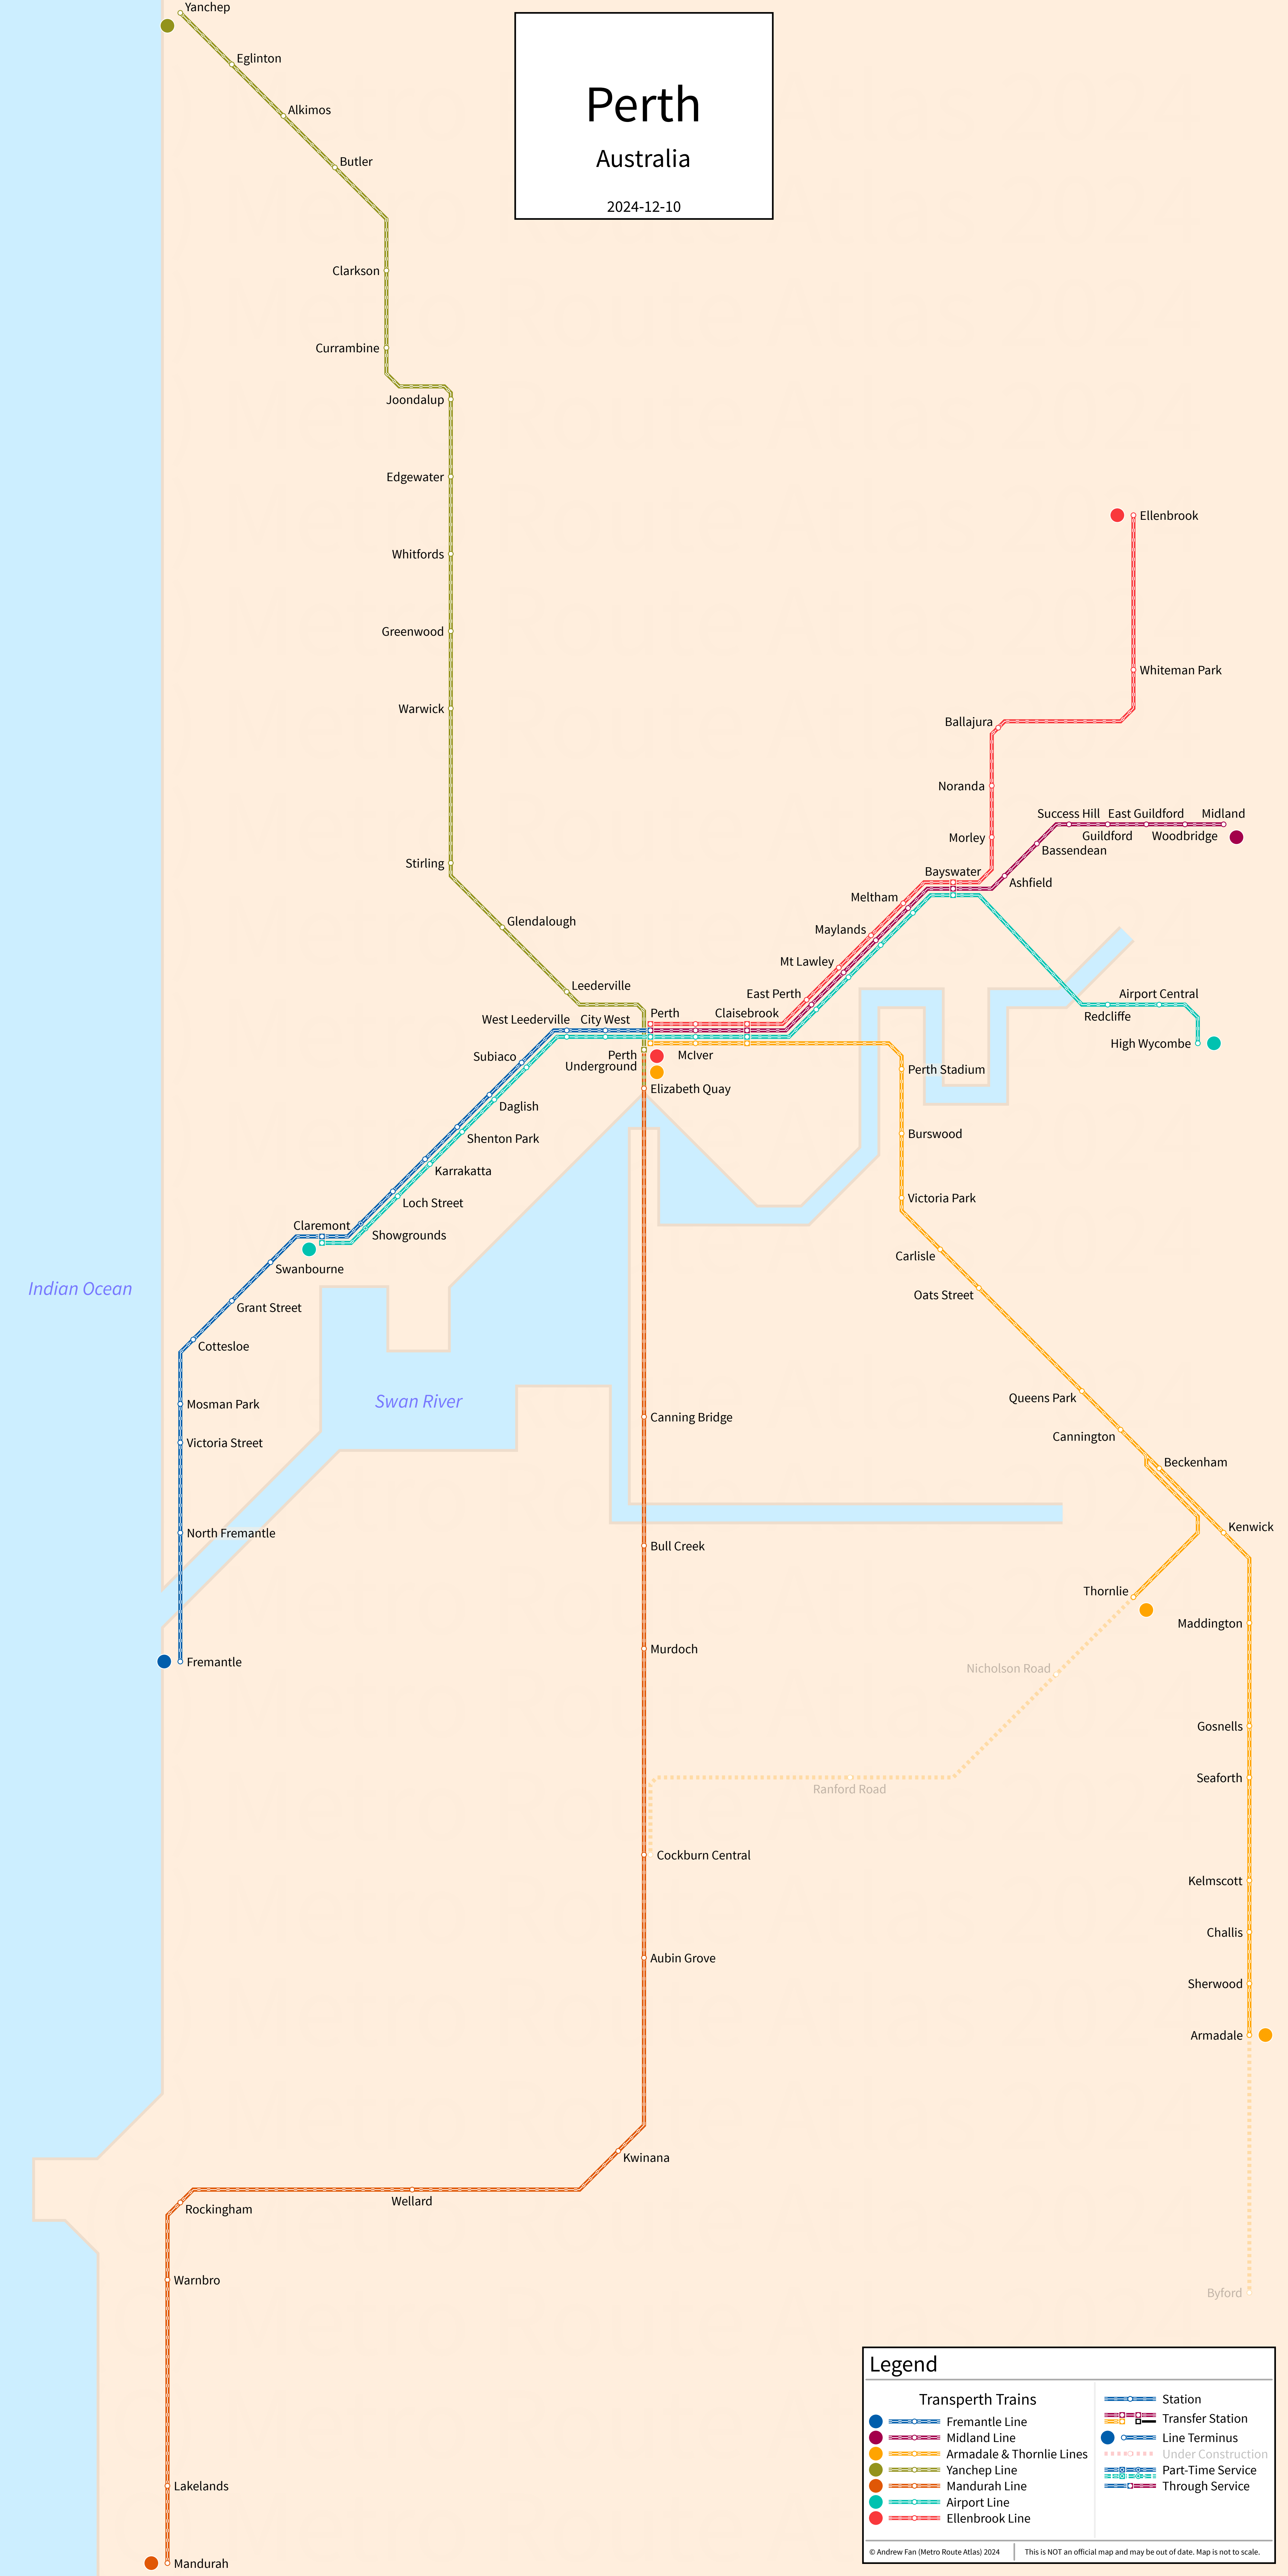

# Perth

## Australia

2024-12-10

### Legend

Transperth Trains		Station	
Fremantle Line	Midland Line	Station	Line Terminus
Armadale & Thornlie Lines	Yanchep Line	Transfer Station	Under Construction
Mandurah Line	Airport Line	Part-Time Service	Through Service
Ellenbrook Line			