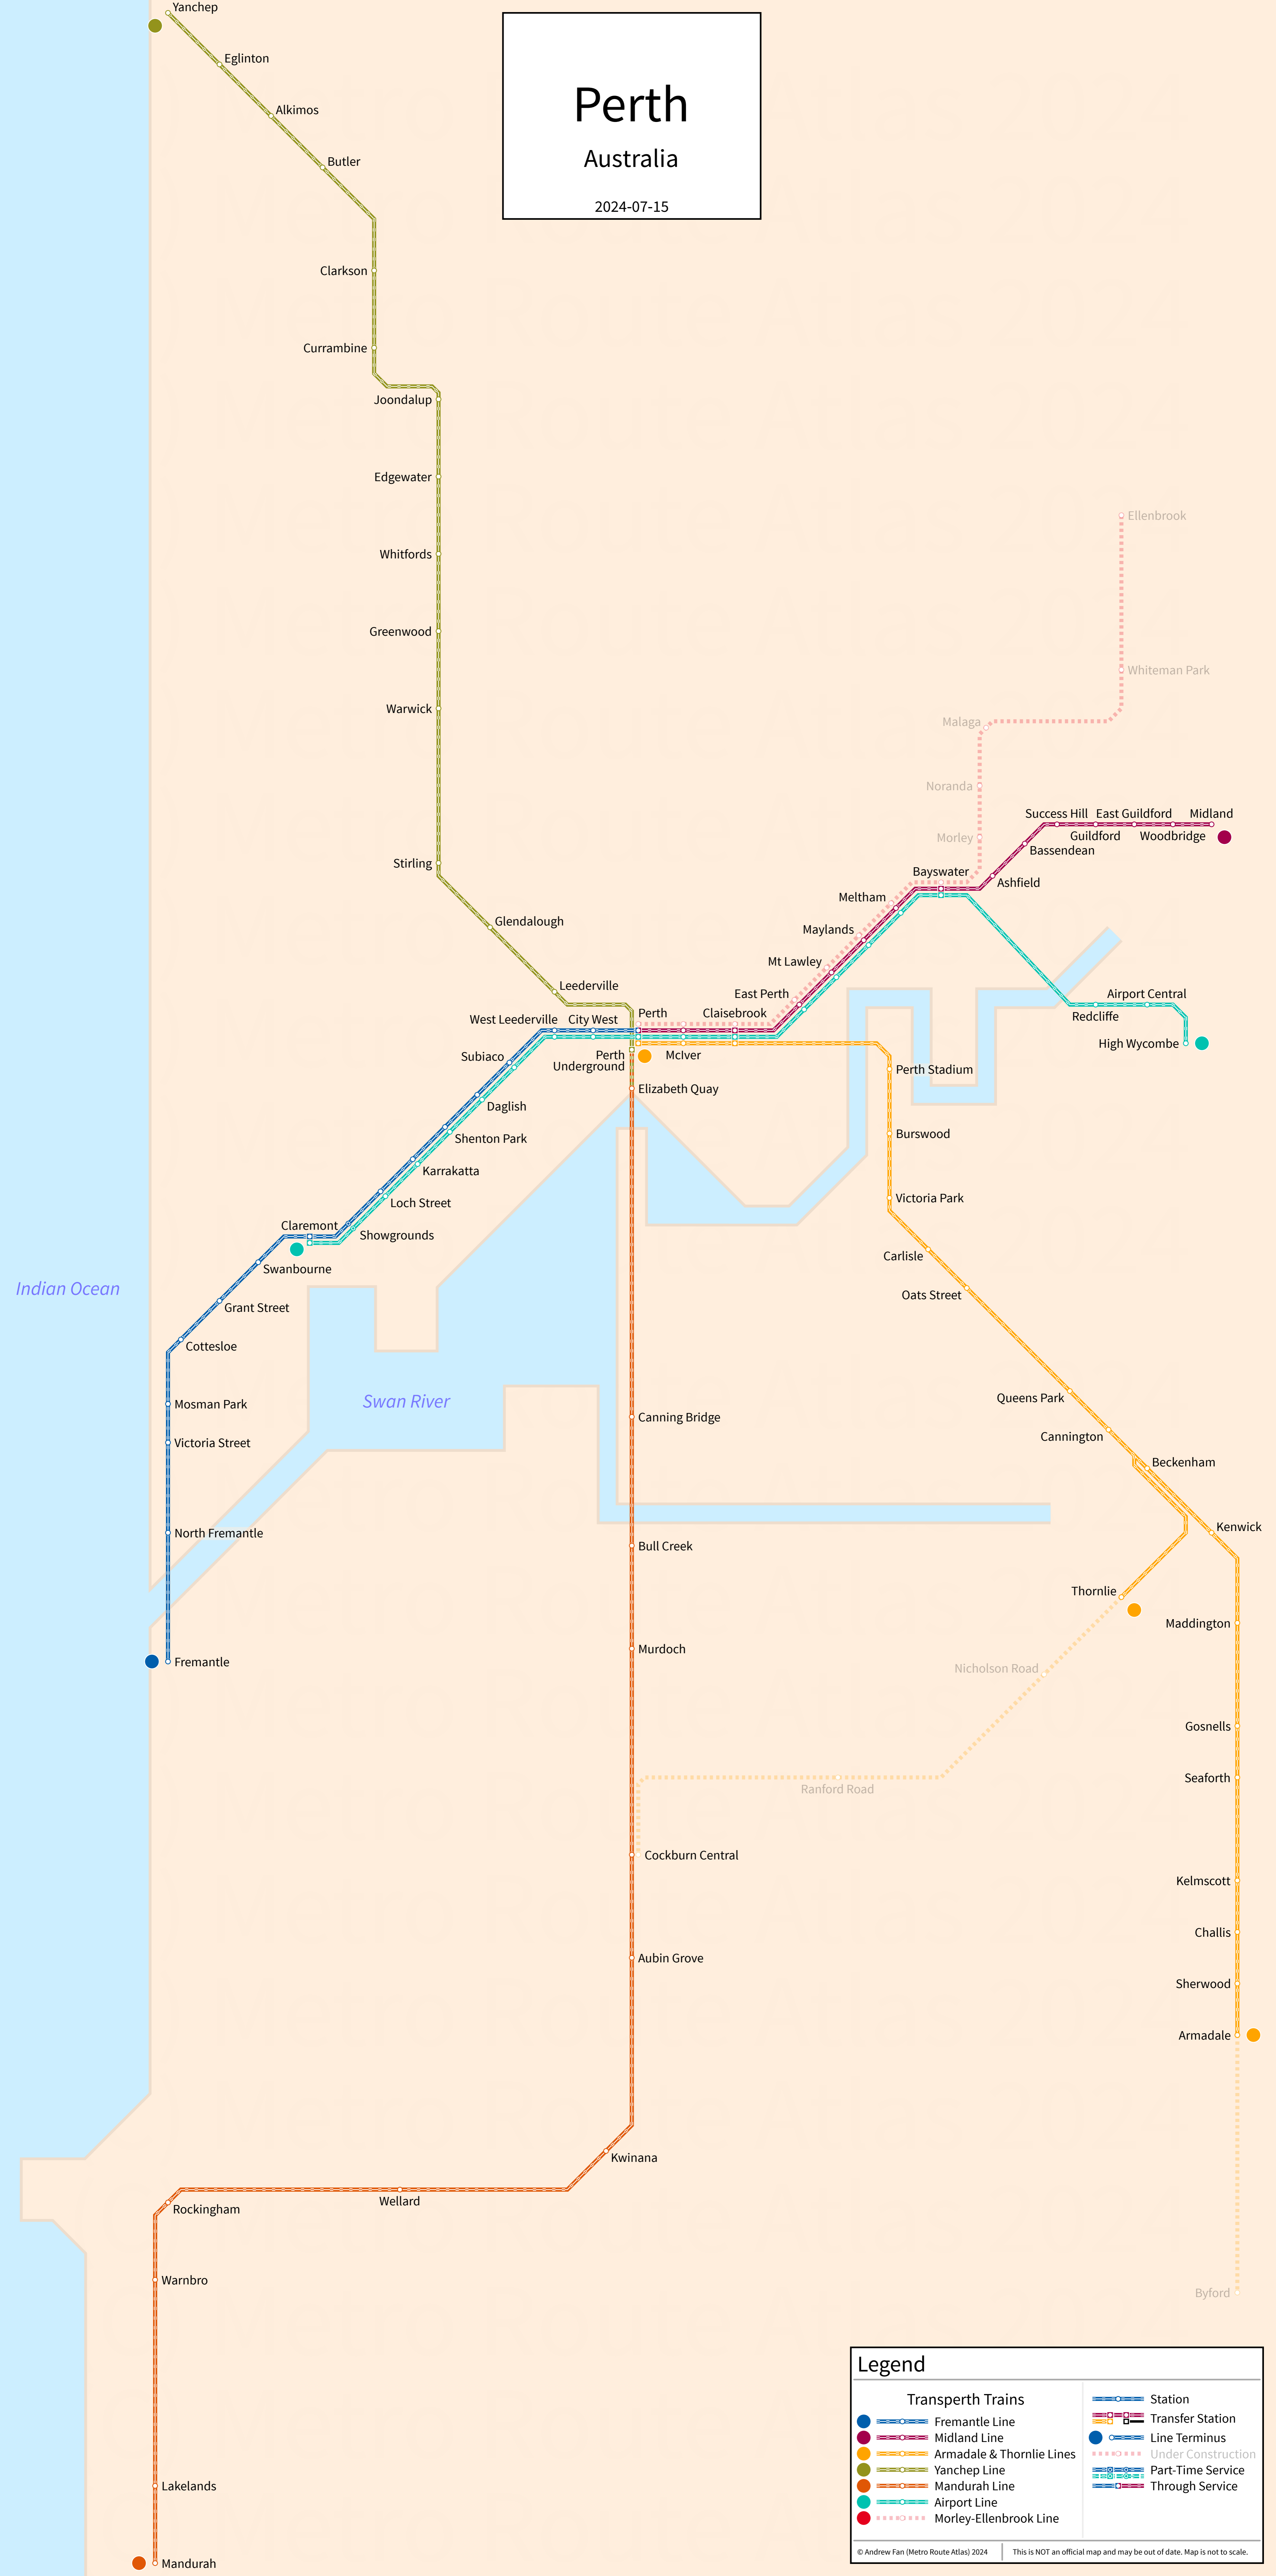

# Perth

Australia

2024-07-15

## Legend

Transperth Trains		Station	
Fremantle Line	Midland Line	Line Terminus	Station
Armadale & Thornlie Lines	Yancheep Line	Under Construction	Transfer Station
Mandurah Line	Airport Line	Part-Time Service	Through Service
Morley-Ellenbrook Line			