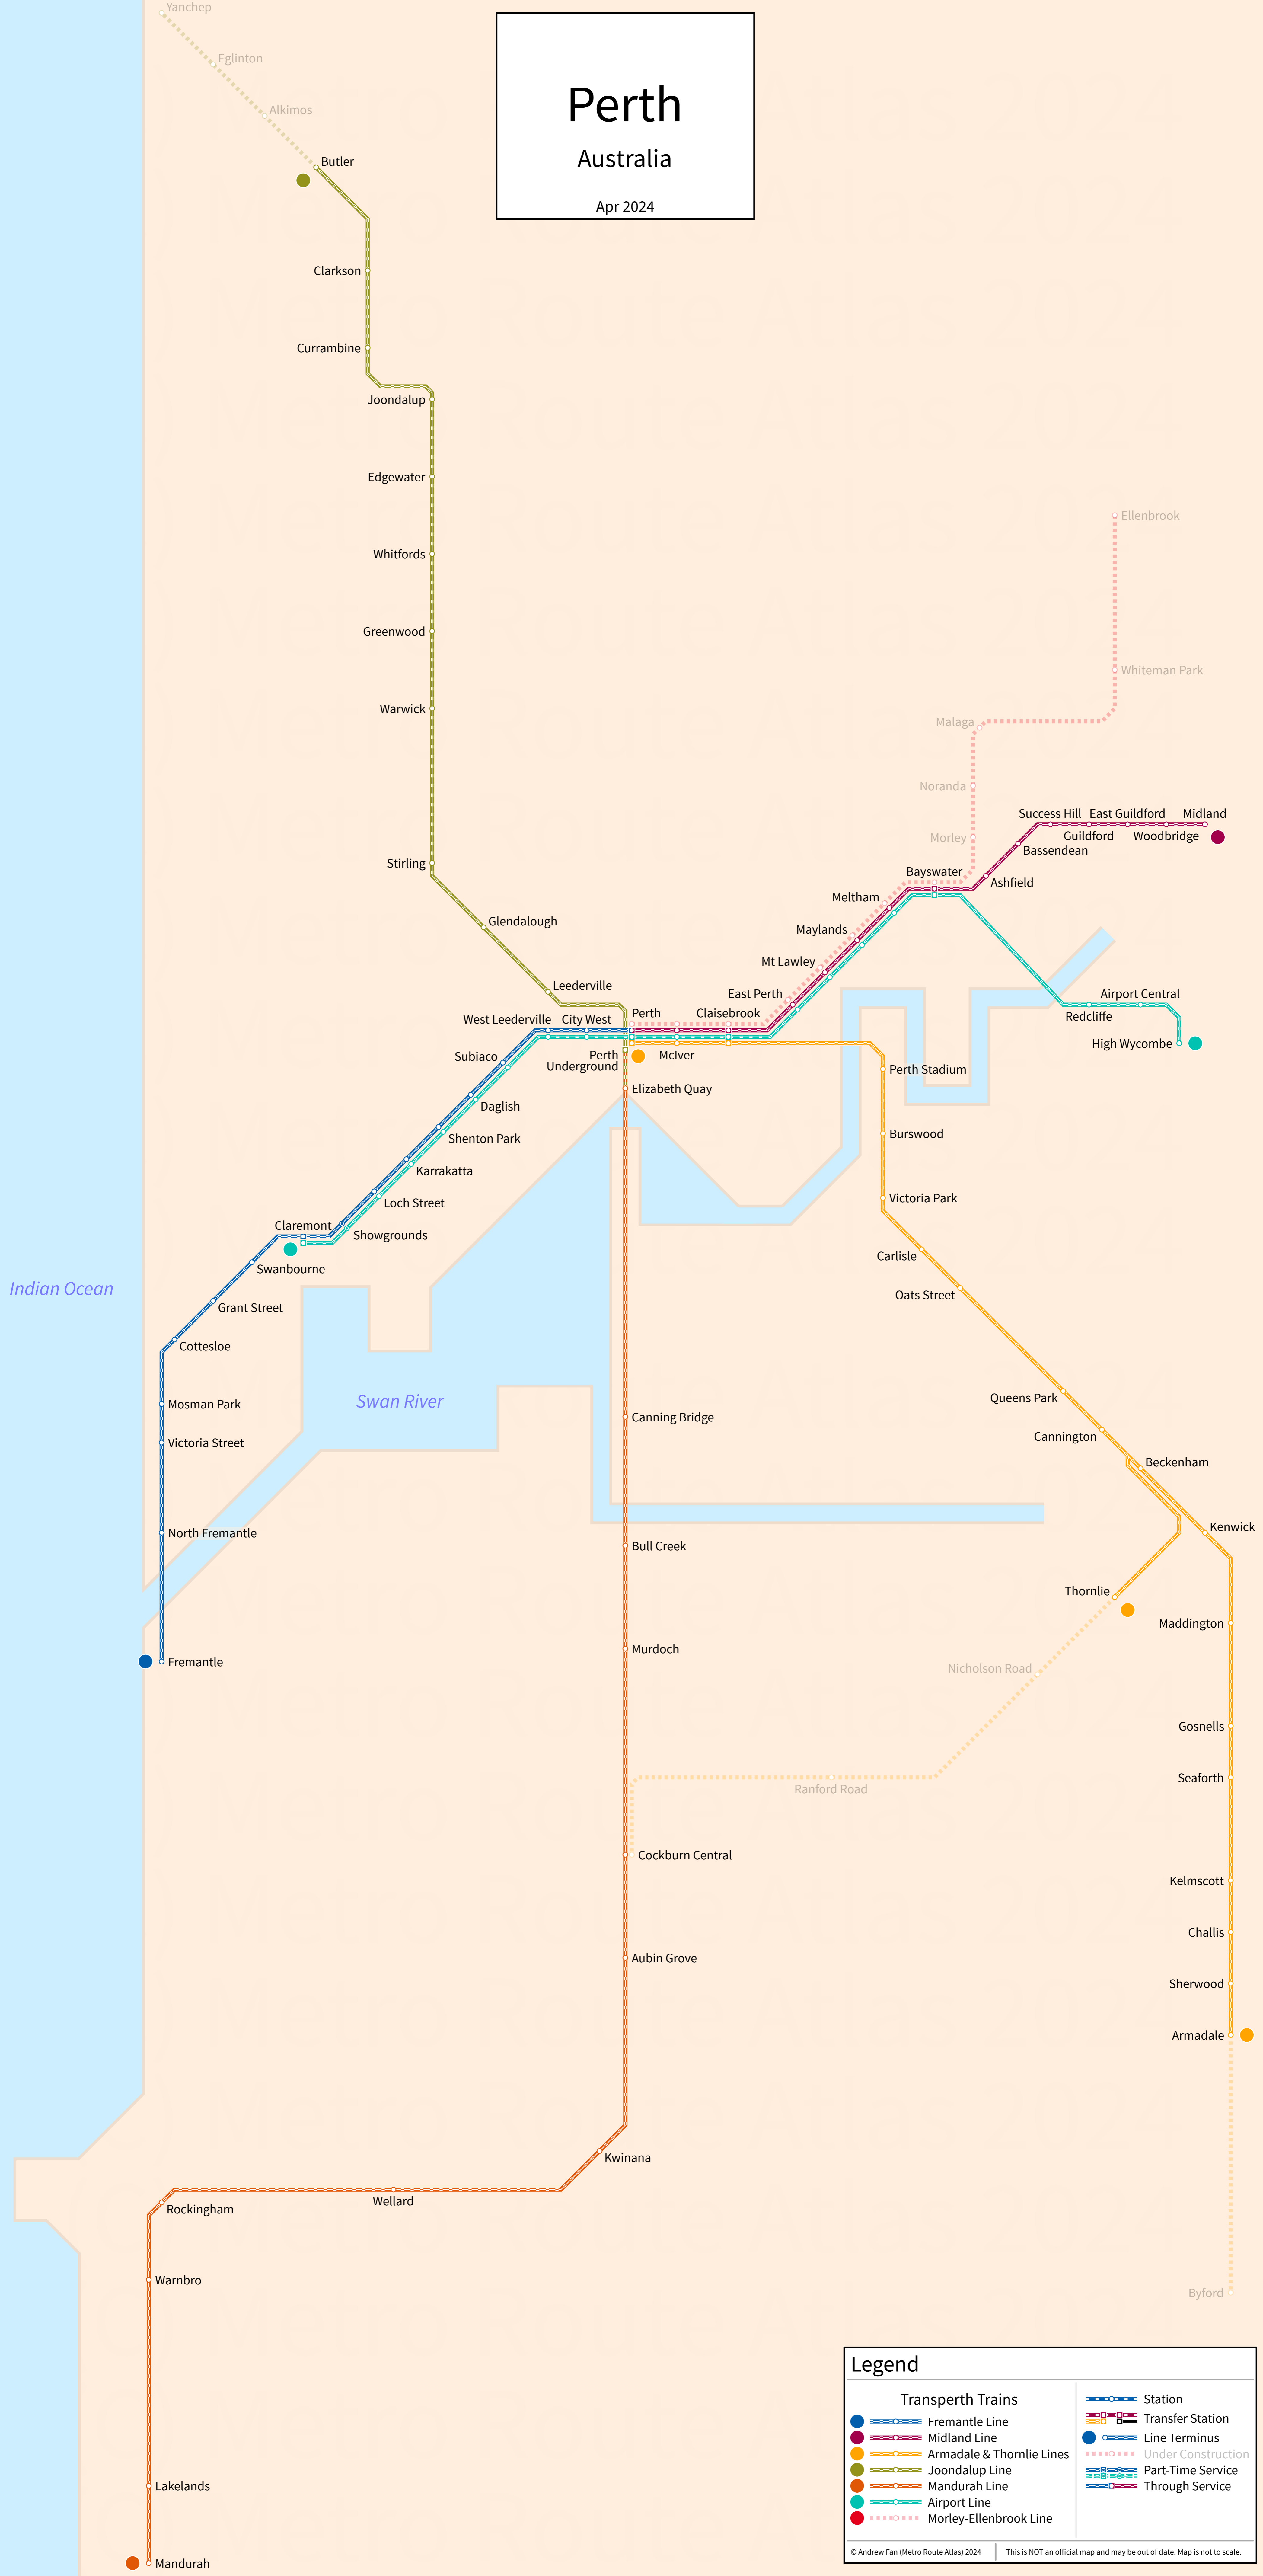

Perth

Australia

Apr 2024

Legend

Transperth Trains		Station	
Fremantle Line	Midland Line	Station	Line Terminus
Armadale & Thornlie Lines	Joondalup Line	Transfer Station	Under Construction
Mandurah Line	Airport Line	Part-Time Service	Through Service
Morley-Ellenbrook Line			

© Andrew Fan (Metro Route Atlas) 2024 | This is NOT an official map and may be out of date. Map is not to scale.