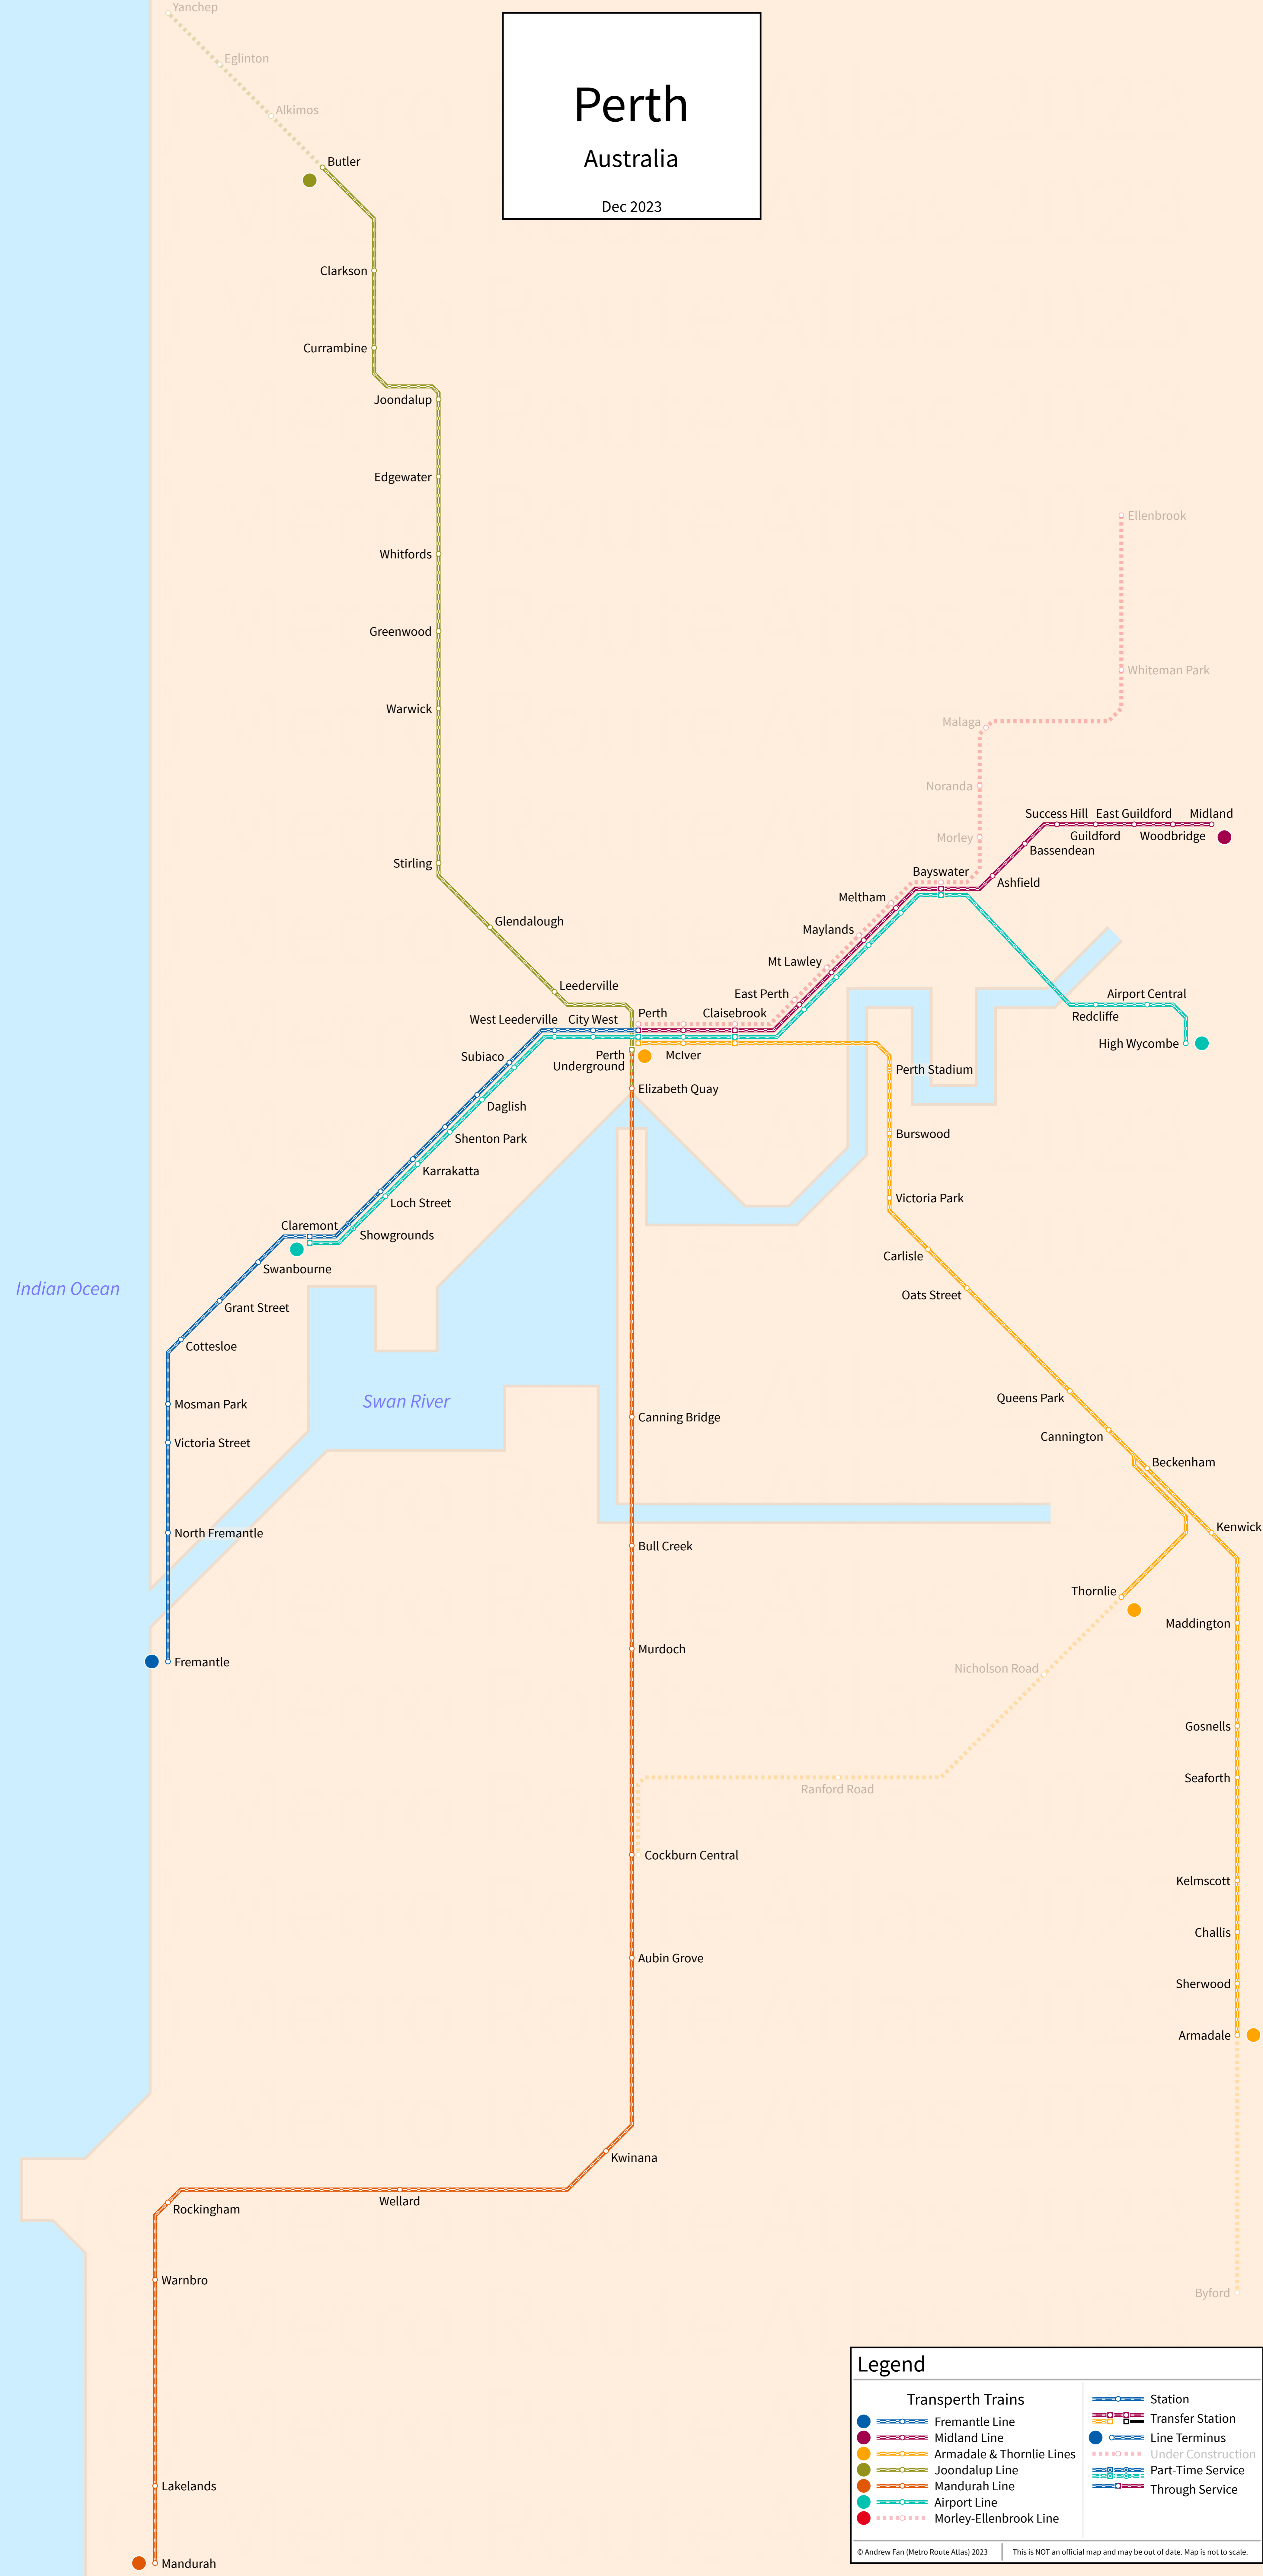

# Perth

## Australia

Dec 2023

### Legend

Transperth Trains		Station	
Fremantle Line	Midland Line	Station	Transfer Station
Armadale & Thornlie Lines	Joondalup Line	Line Terminus	Under Construction
Mandurah Line	Airport Line	Part-Time Service	Through Service
Morley-Ellenbrook Line			