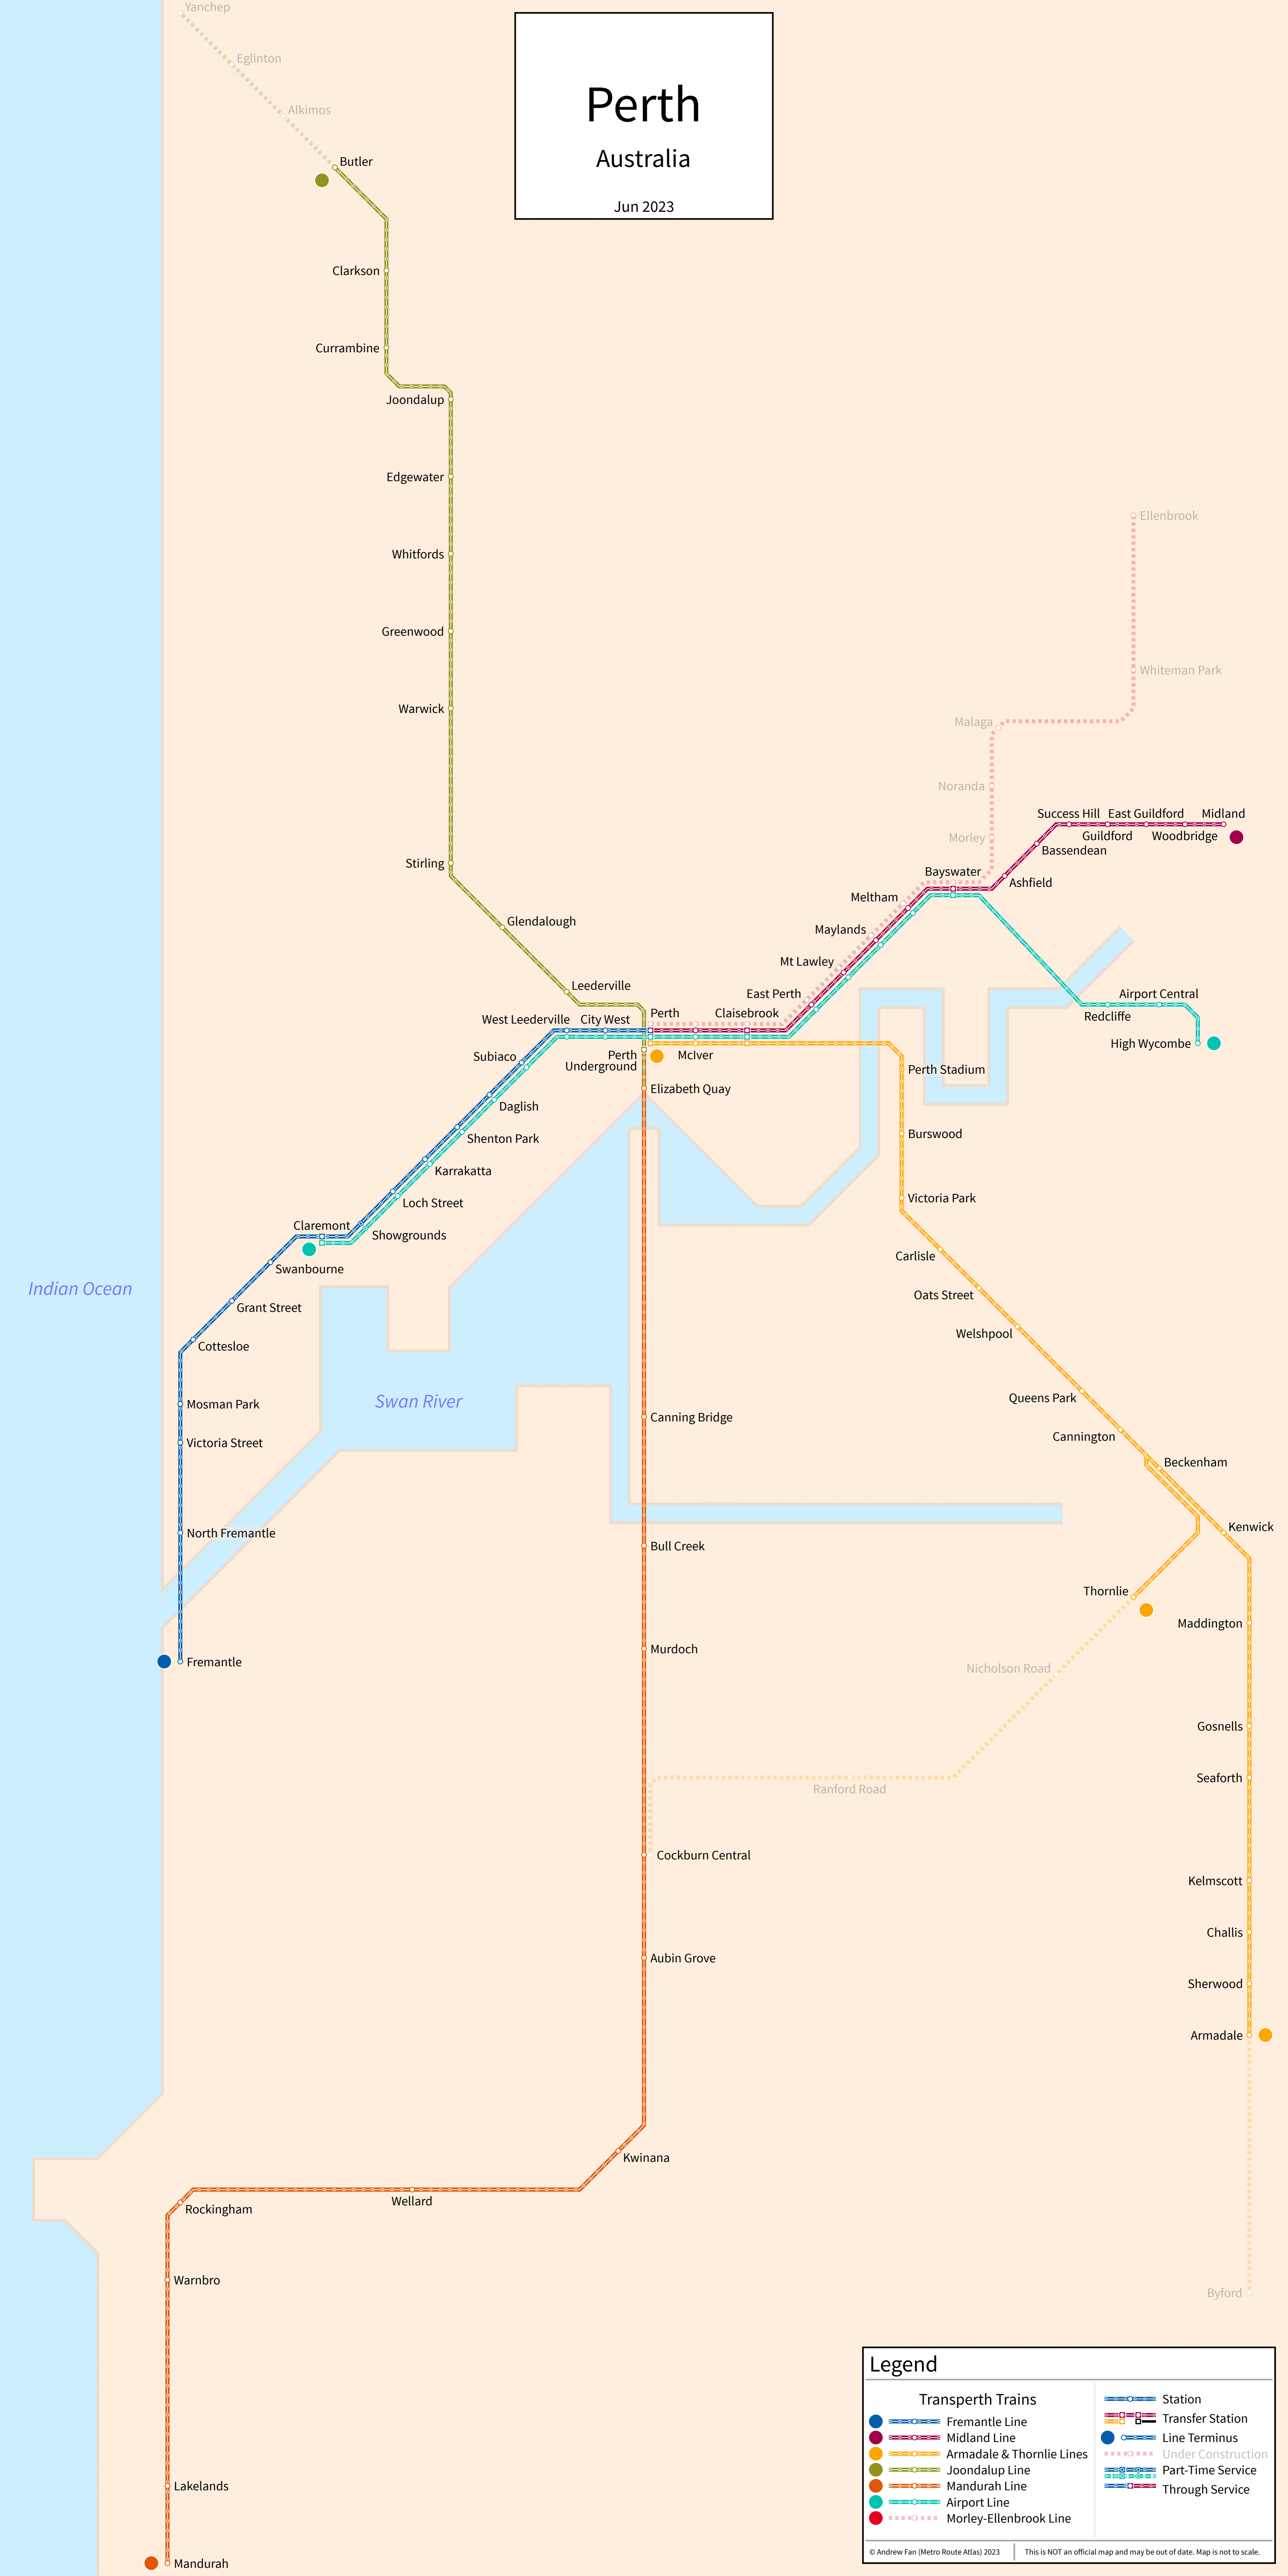

Perth

Australia

Jun 2023

Legend

Transperth Trains		Station	
	Fremantle Line		Station
	Midland Line		Transfer Station
	Armadale & Thornlie Lines		Line Terminus
	Joondalup Line		Under Construction
	Mandurah Line		Part-Time Service
	Airport Line		Through Service
	Morley-Ellenbrook Line		

© Andrew Fan (Metro Route Atlas) 2023 | This is NOT an official map and may be out of date. Map is not to scale.