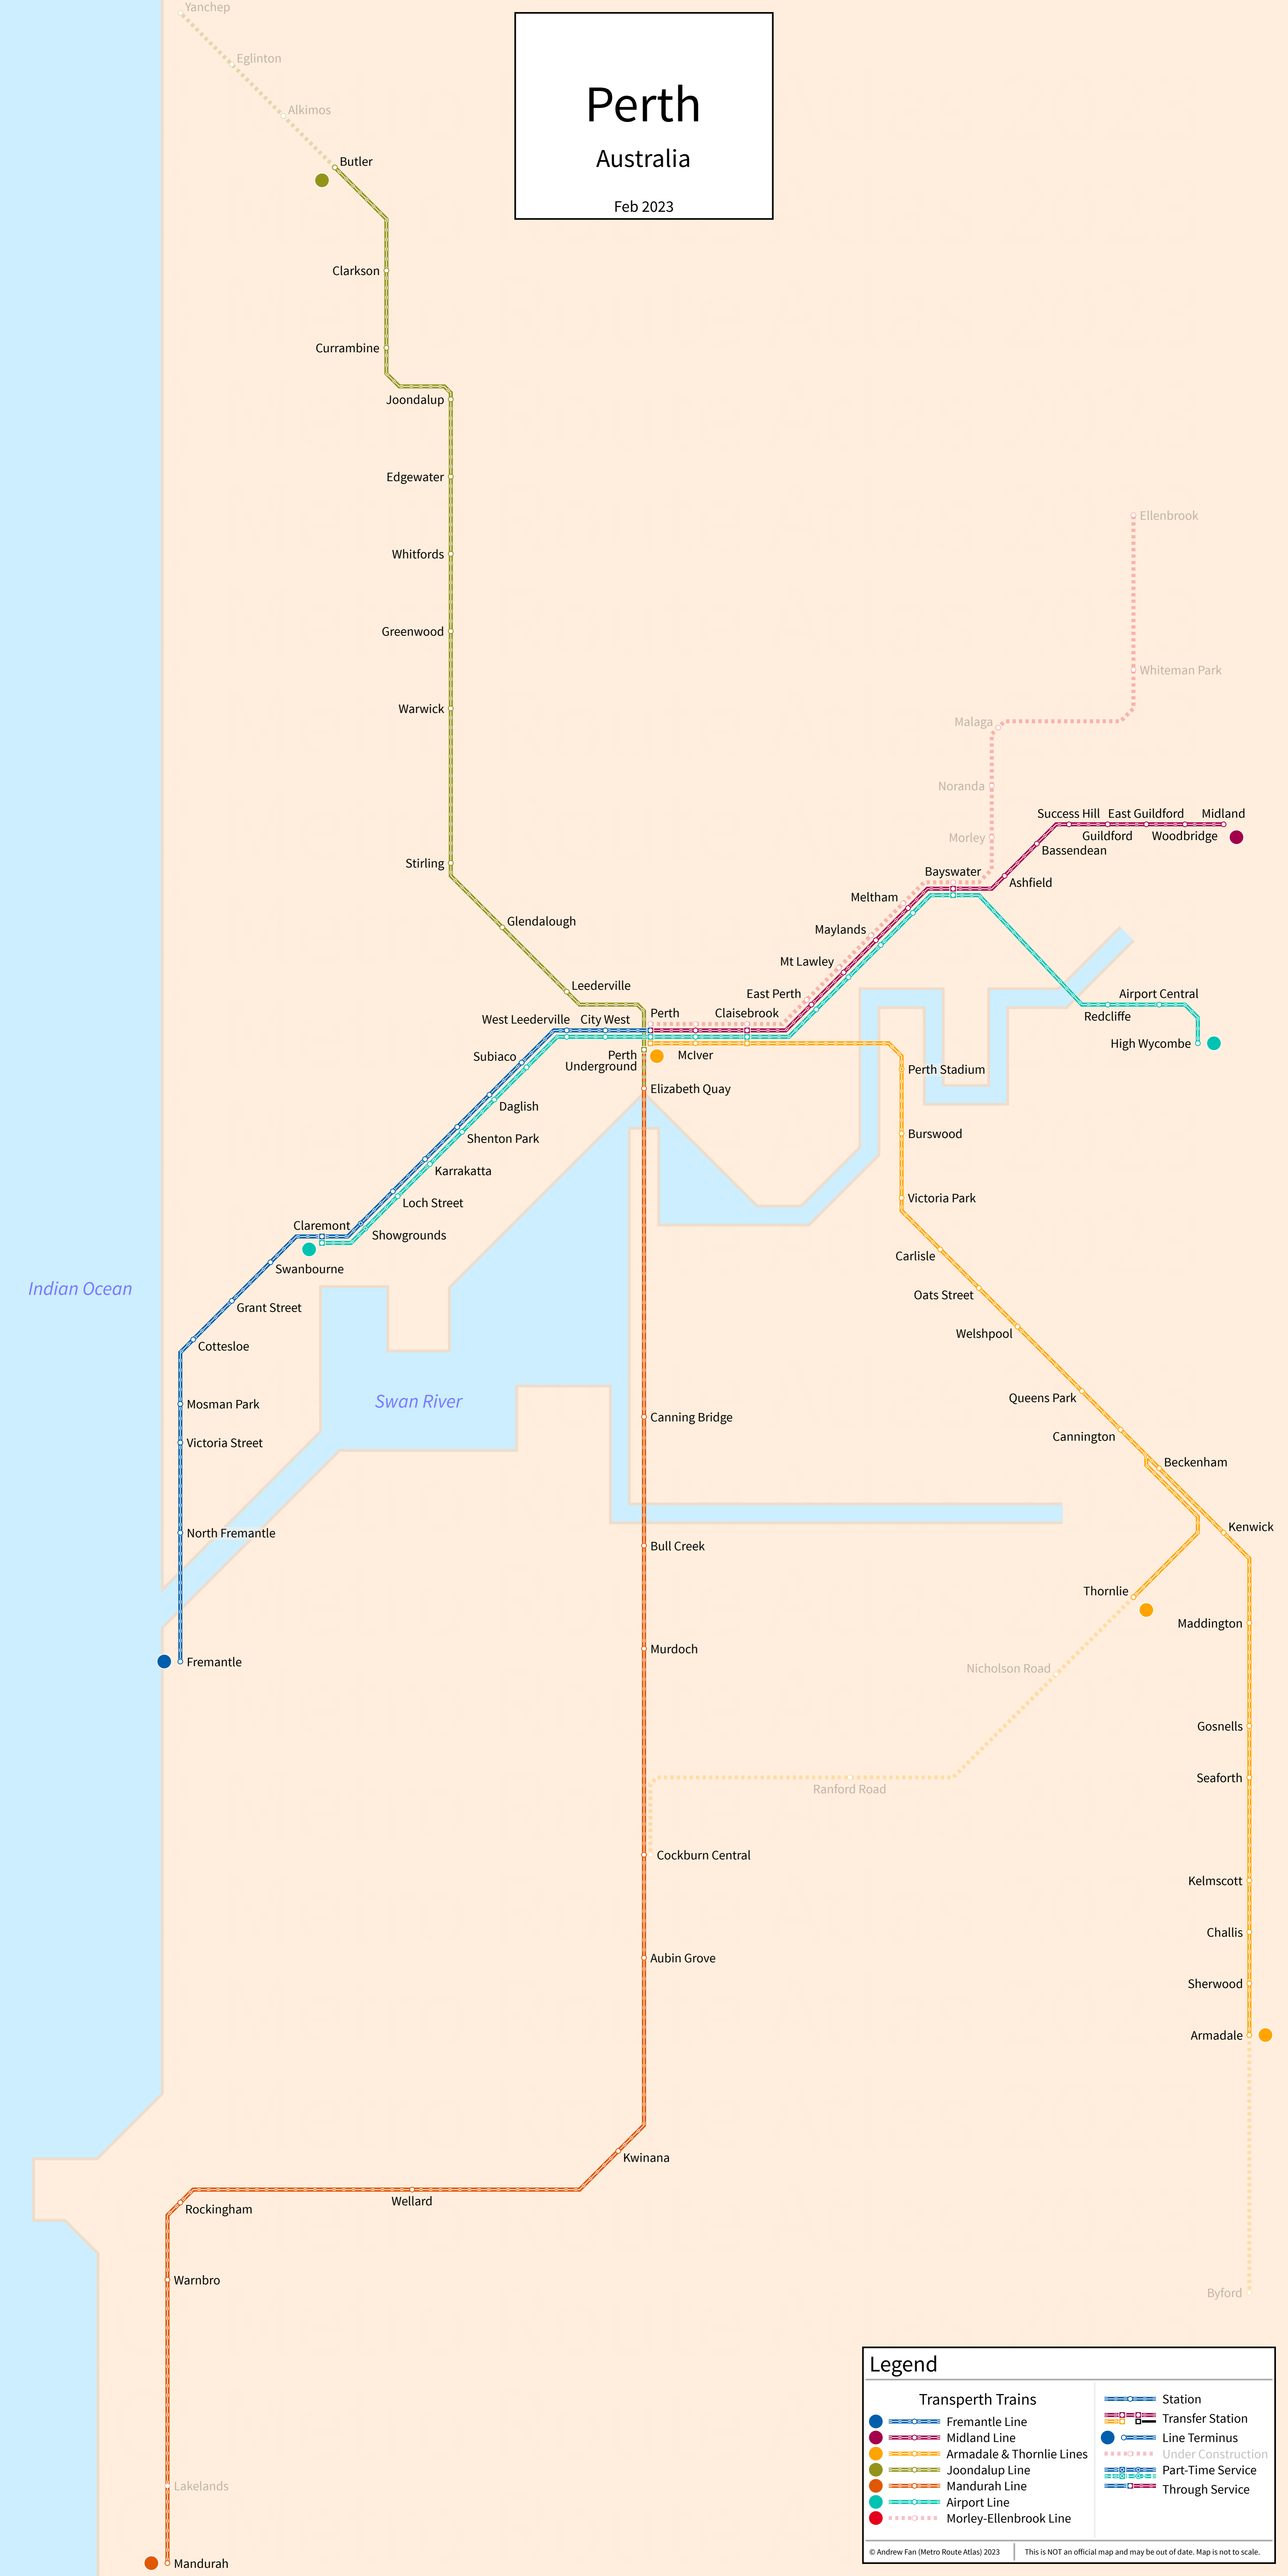

Perth

Australia

Feb 2023

Legend

Transperth Trains		Station	
Fremantle Line	Midland Line	Line Terminus	Transfer Station
Armadale & Thornlie Lines	Joondalup Line	Under Construction	Part-Time Service
Mandurah Line	Airport Line	Through Service	
Morley-Ellenbrook Line			