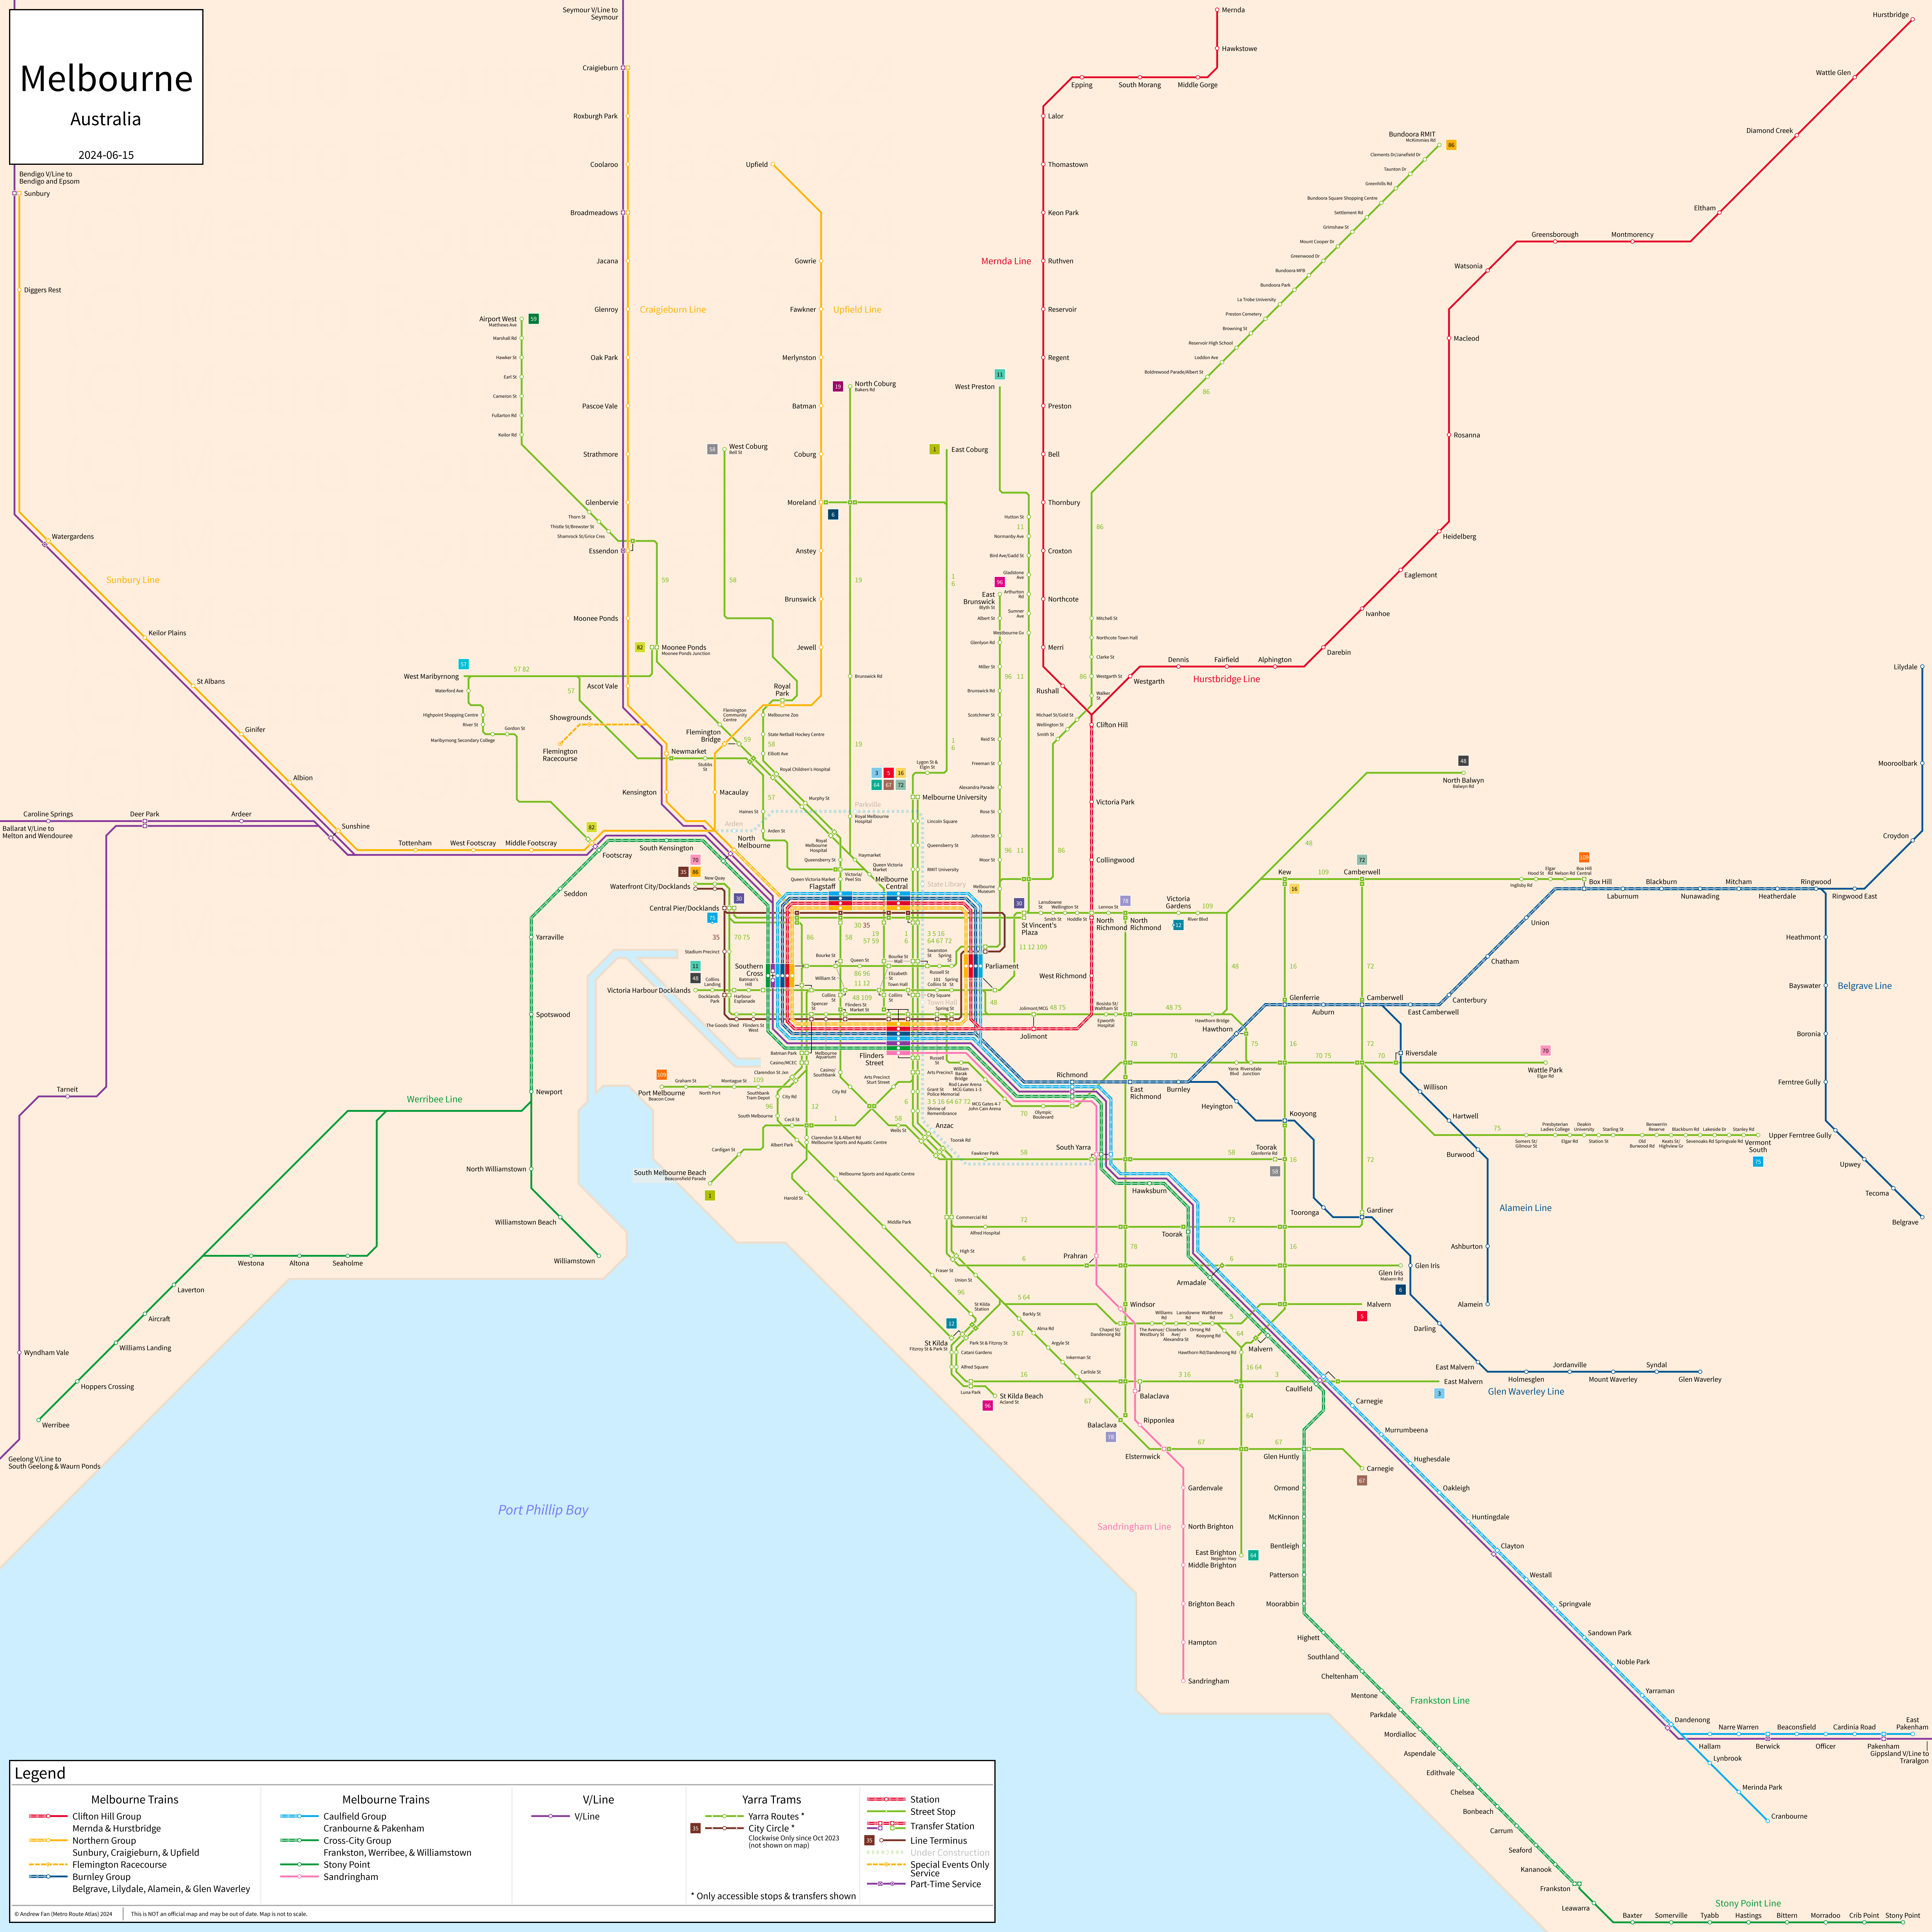

Melbourne

Australia

2024-06-15

Melbourne Trains		V/Line		Yarra Trams		Station	
	Clifton Hill Group		V/Line		Yarra Routes *		Station Stop
	Mernda & Hurstbridge		Caulfield Group		City Circle *		Transfer Station
	Northern Group		Cross-City Group	<small>Clockwise Only since Oct 2023 (not shown on map)</small>			Line Terminus
	Sunbury, Craigieburn, & Upfield		Frankston, Werribee, & Williamstown		Under Construction		Special Events Only Service
	Flemington Racecourse		Stony Point		Part-Time Service		
	Burnley Group		Sandringham				
	Belgrave, Lilydale, Alamein, & Glen Waverley						

* Only accessible stops & transfers shown