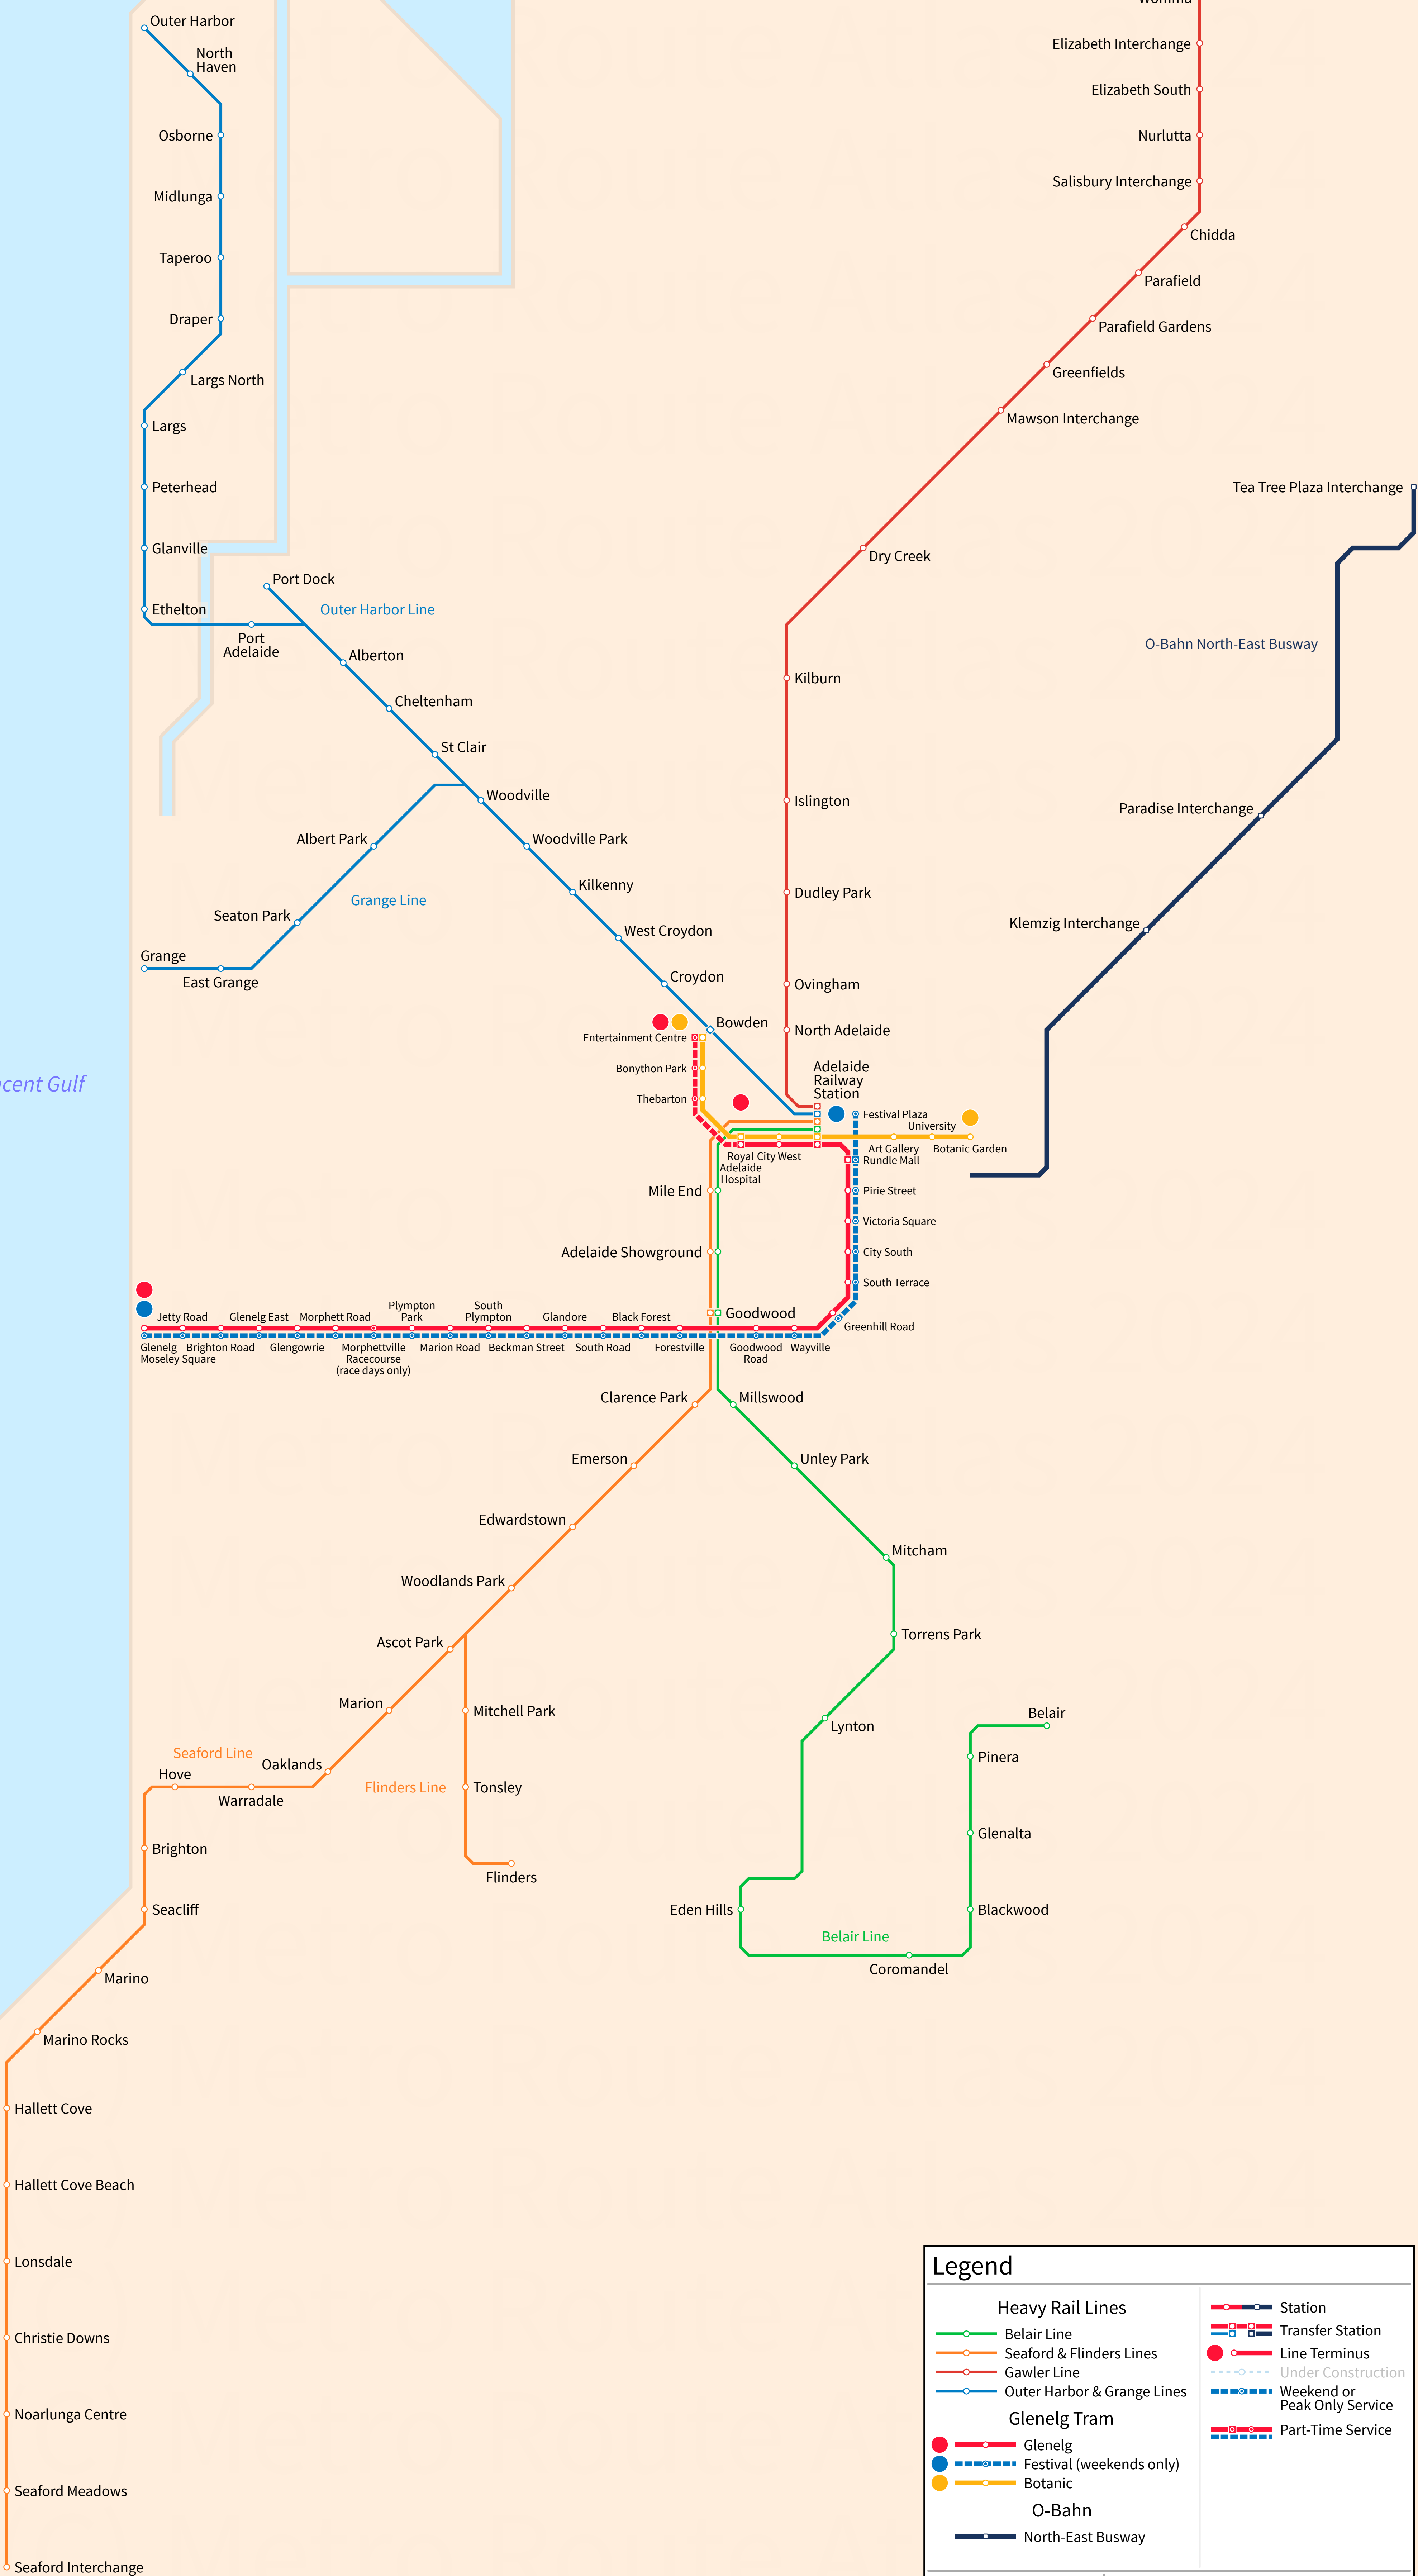

Adelaide

Australia

2024-09-02

St. Vincent Gulf

Legend

- Heavy Rail Lines**
 - Belair Line
 - Seaford & Flinders Lines
 - Gawler Line
 - Outer Harbor & Grange Lines
- Glenelg Tram**
 - Glenelg
 - Festival (weekends only)
 - Botanic
- O-Bahn**
 - North-East Busway
- Station**
- Transfer Station**
- Line Terminus**
- Under Construction**
- Weekend or Peak Only Service**
- Part-Time Service**