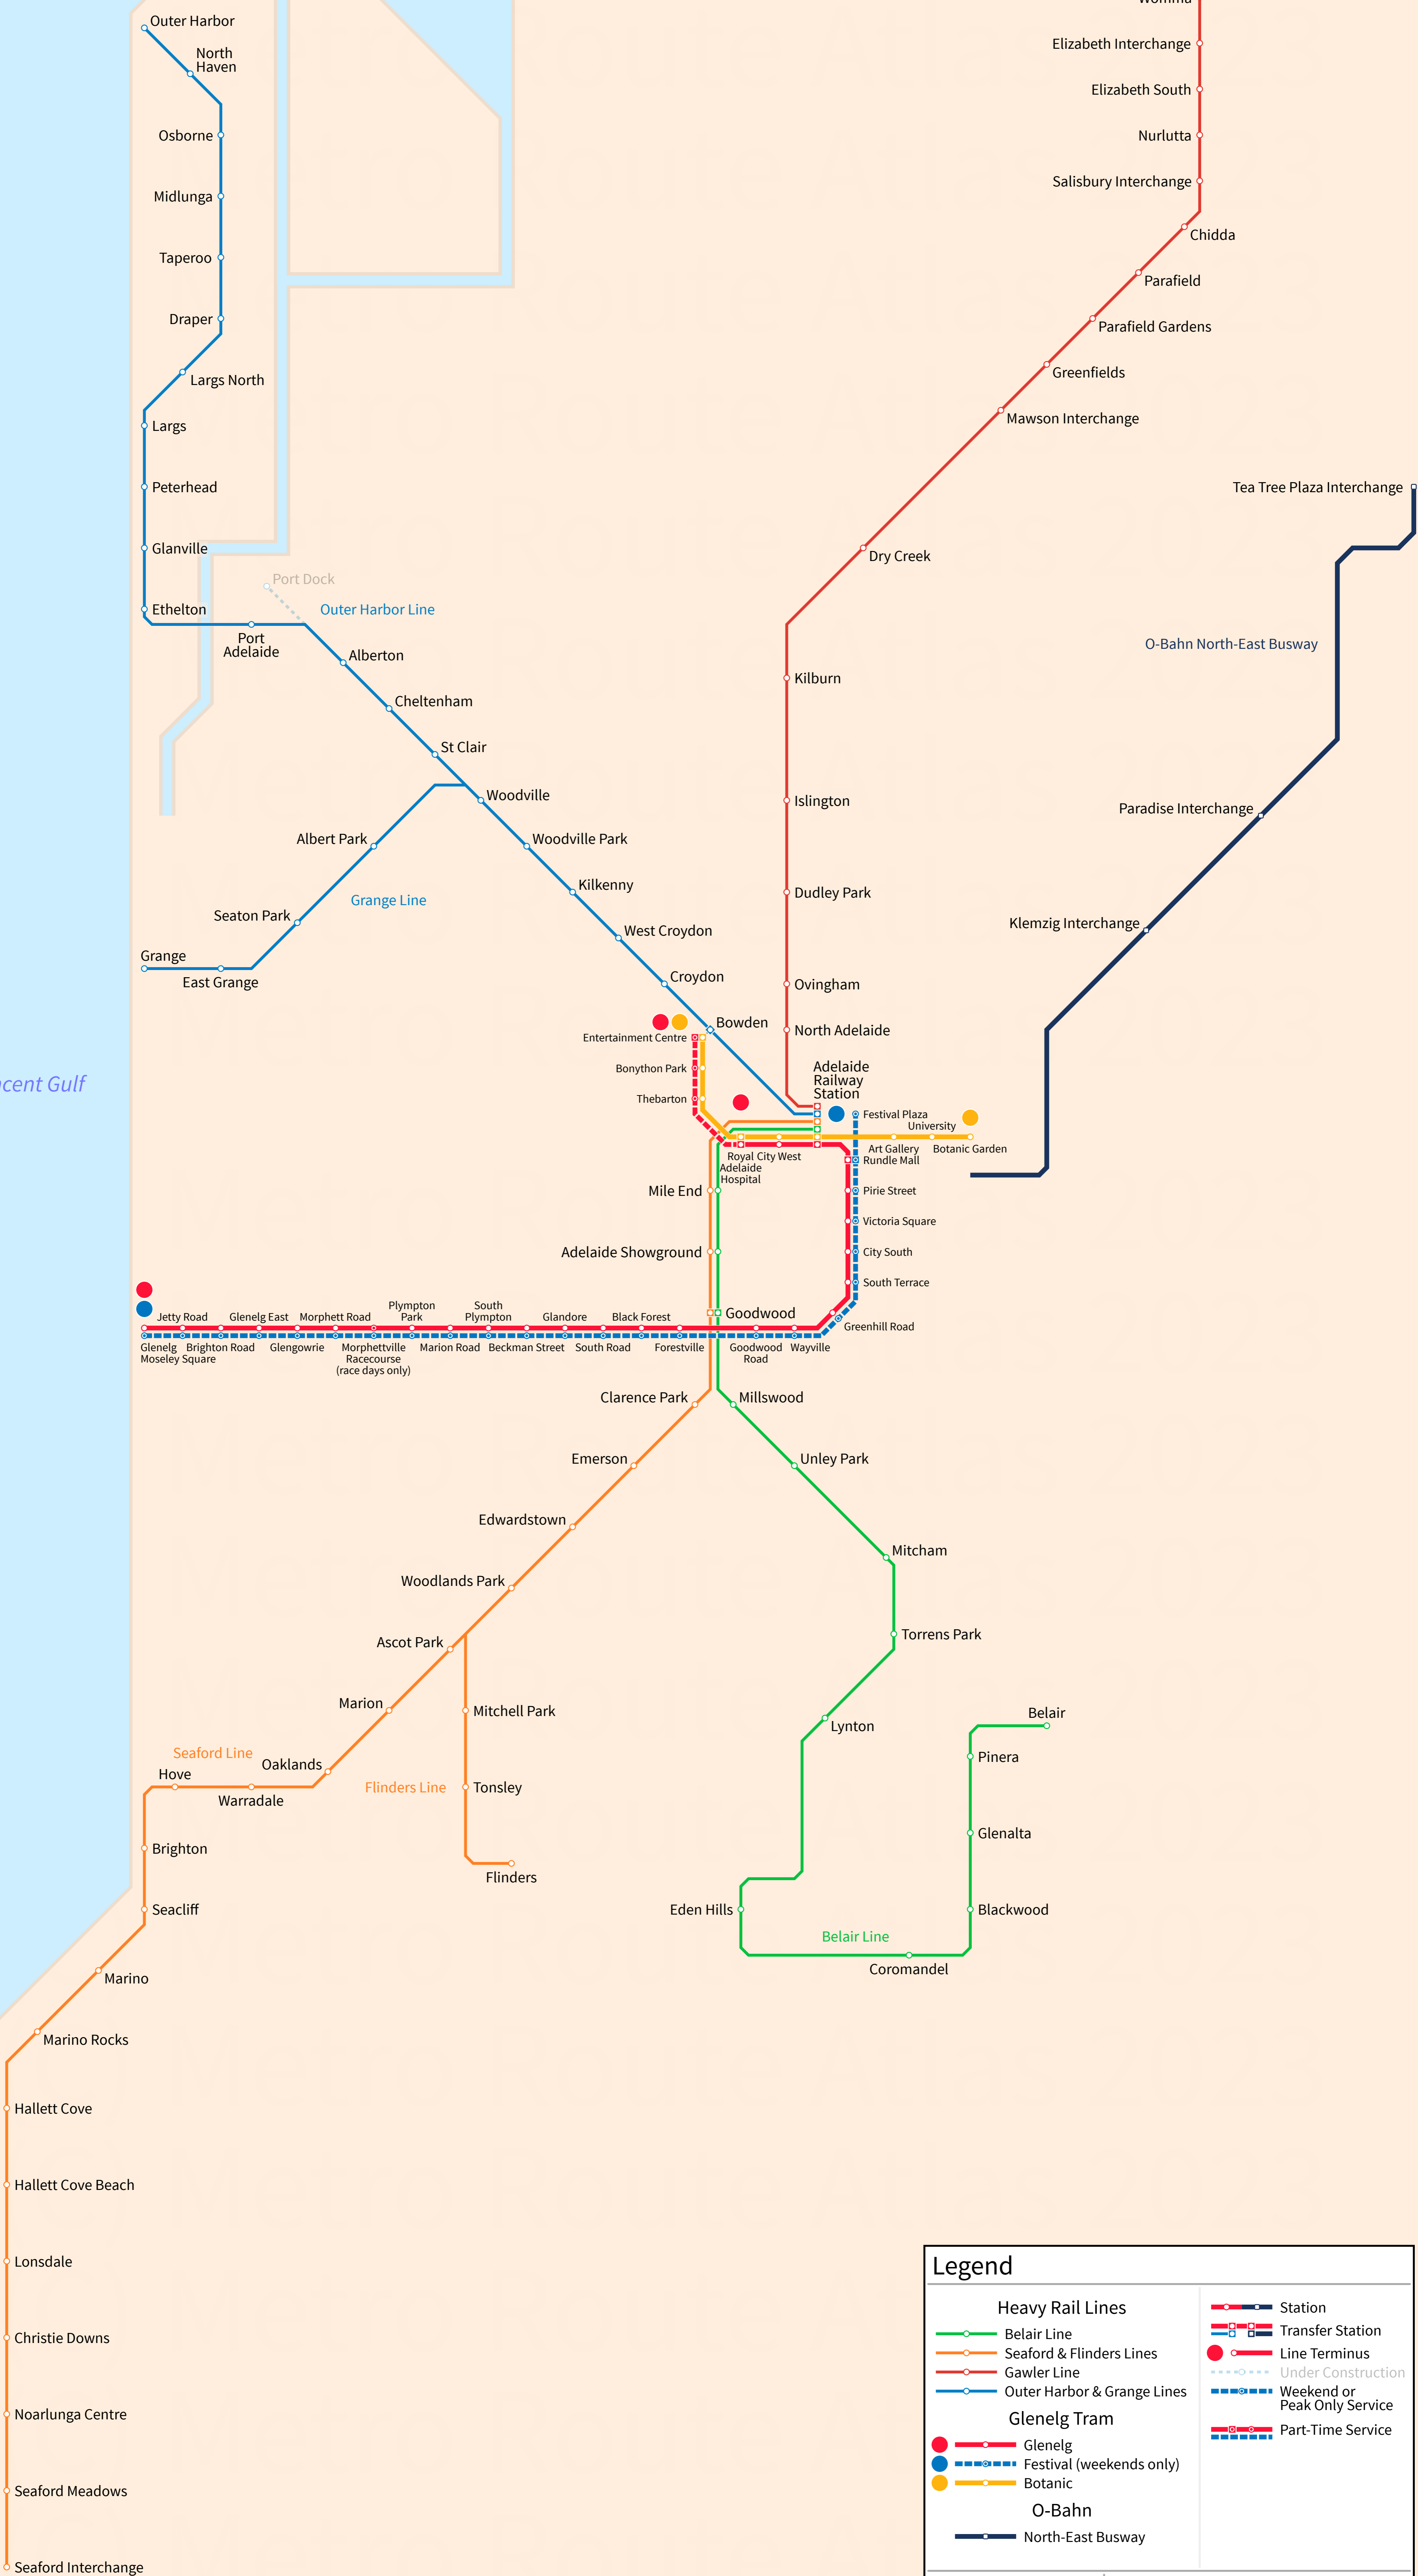

Adelaide

Australia

Mar 2023

St. Vincent Gulf

Legend

- Heavy Rail Lines**
 - Belair Line
 - Seaford & Flinders Lines
 - Gawler Line
 - Outer Harbor & Grange Lines
- Glenelg Tram**
 - Glenelg
 - Festival (weekends only)
 - Botanic
- O-Bahn**
 - North-East Busway
- Station**
- Transfer Station**
- Line Terminus**
- Under Construction**
- Weekend or Peak Only Service**
- Part-Time Service**