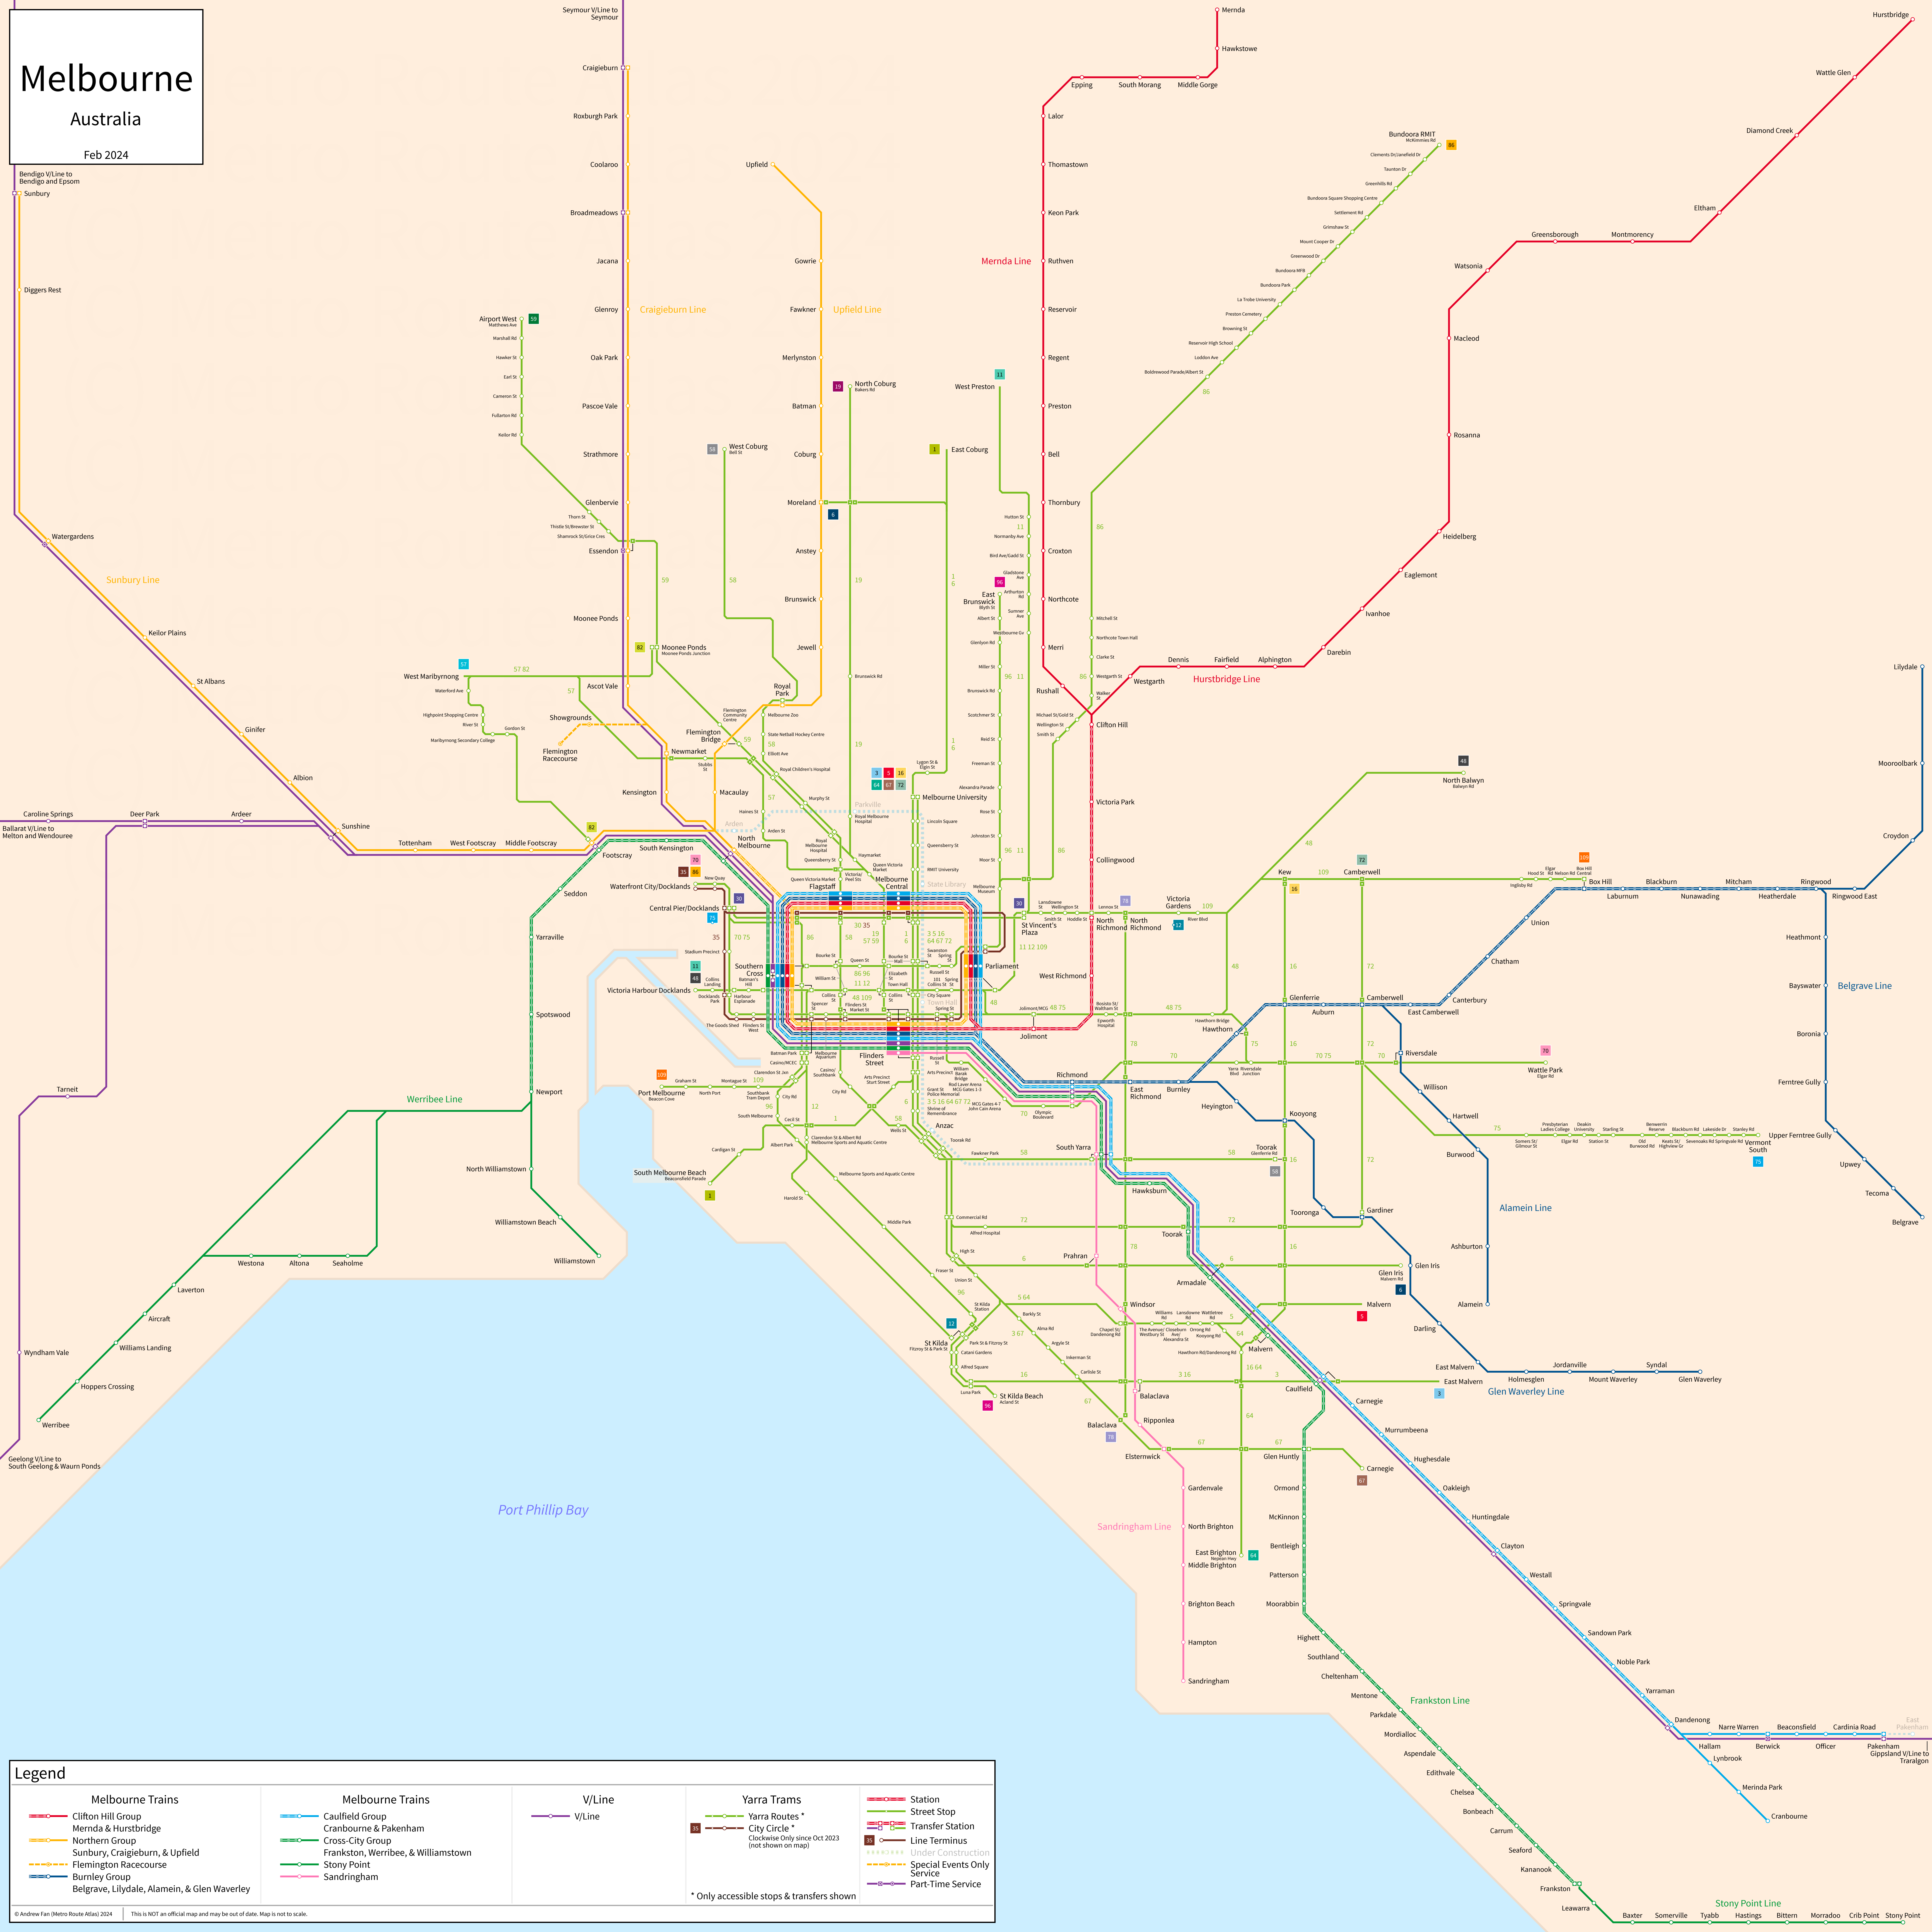

Melbourne

Australia

Feb 2024

Legend

Melbourne Trains Clifton Hill Group Mernda & Hurstbridge Northern Group Sunbury, Craigieburn, & Upfield Flemington Racecourse Burnley Group Belgrave, Lilydale, Alamein, & Glen Waverley	Melbourne Trains Caulfield Group Cranbourne & Pakenham Cross-City Group Frankston, Werribee, & Williamstown Stony Point Sandringham	V/Line V/Line	Yarra Trams Yarra Routes * City Circle * <small>Clockwise Only since Oct 2023 (not shown on map)</small>	Station Street Stop Transfer Station Line Terminus Under Construction Special Events Only Service Part-Time Service
--	--	-------------------------	--	--

* Only accessible stops & transfers shown