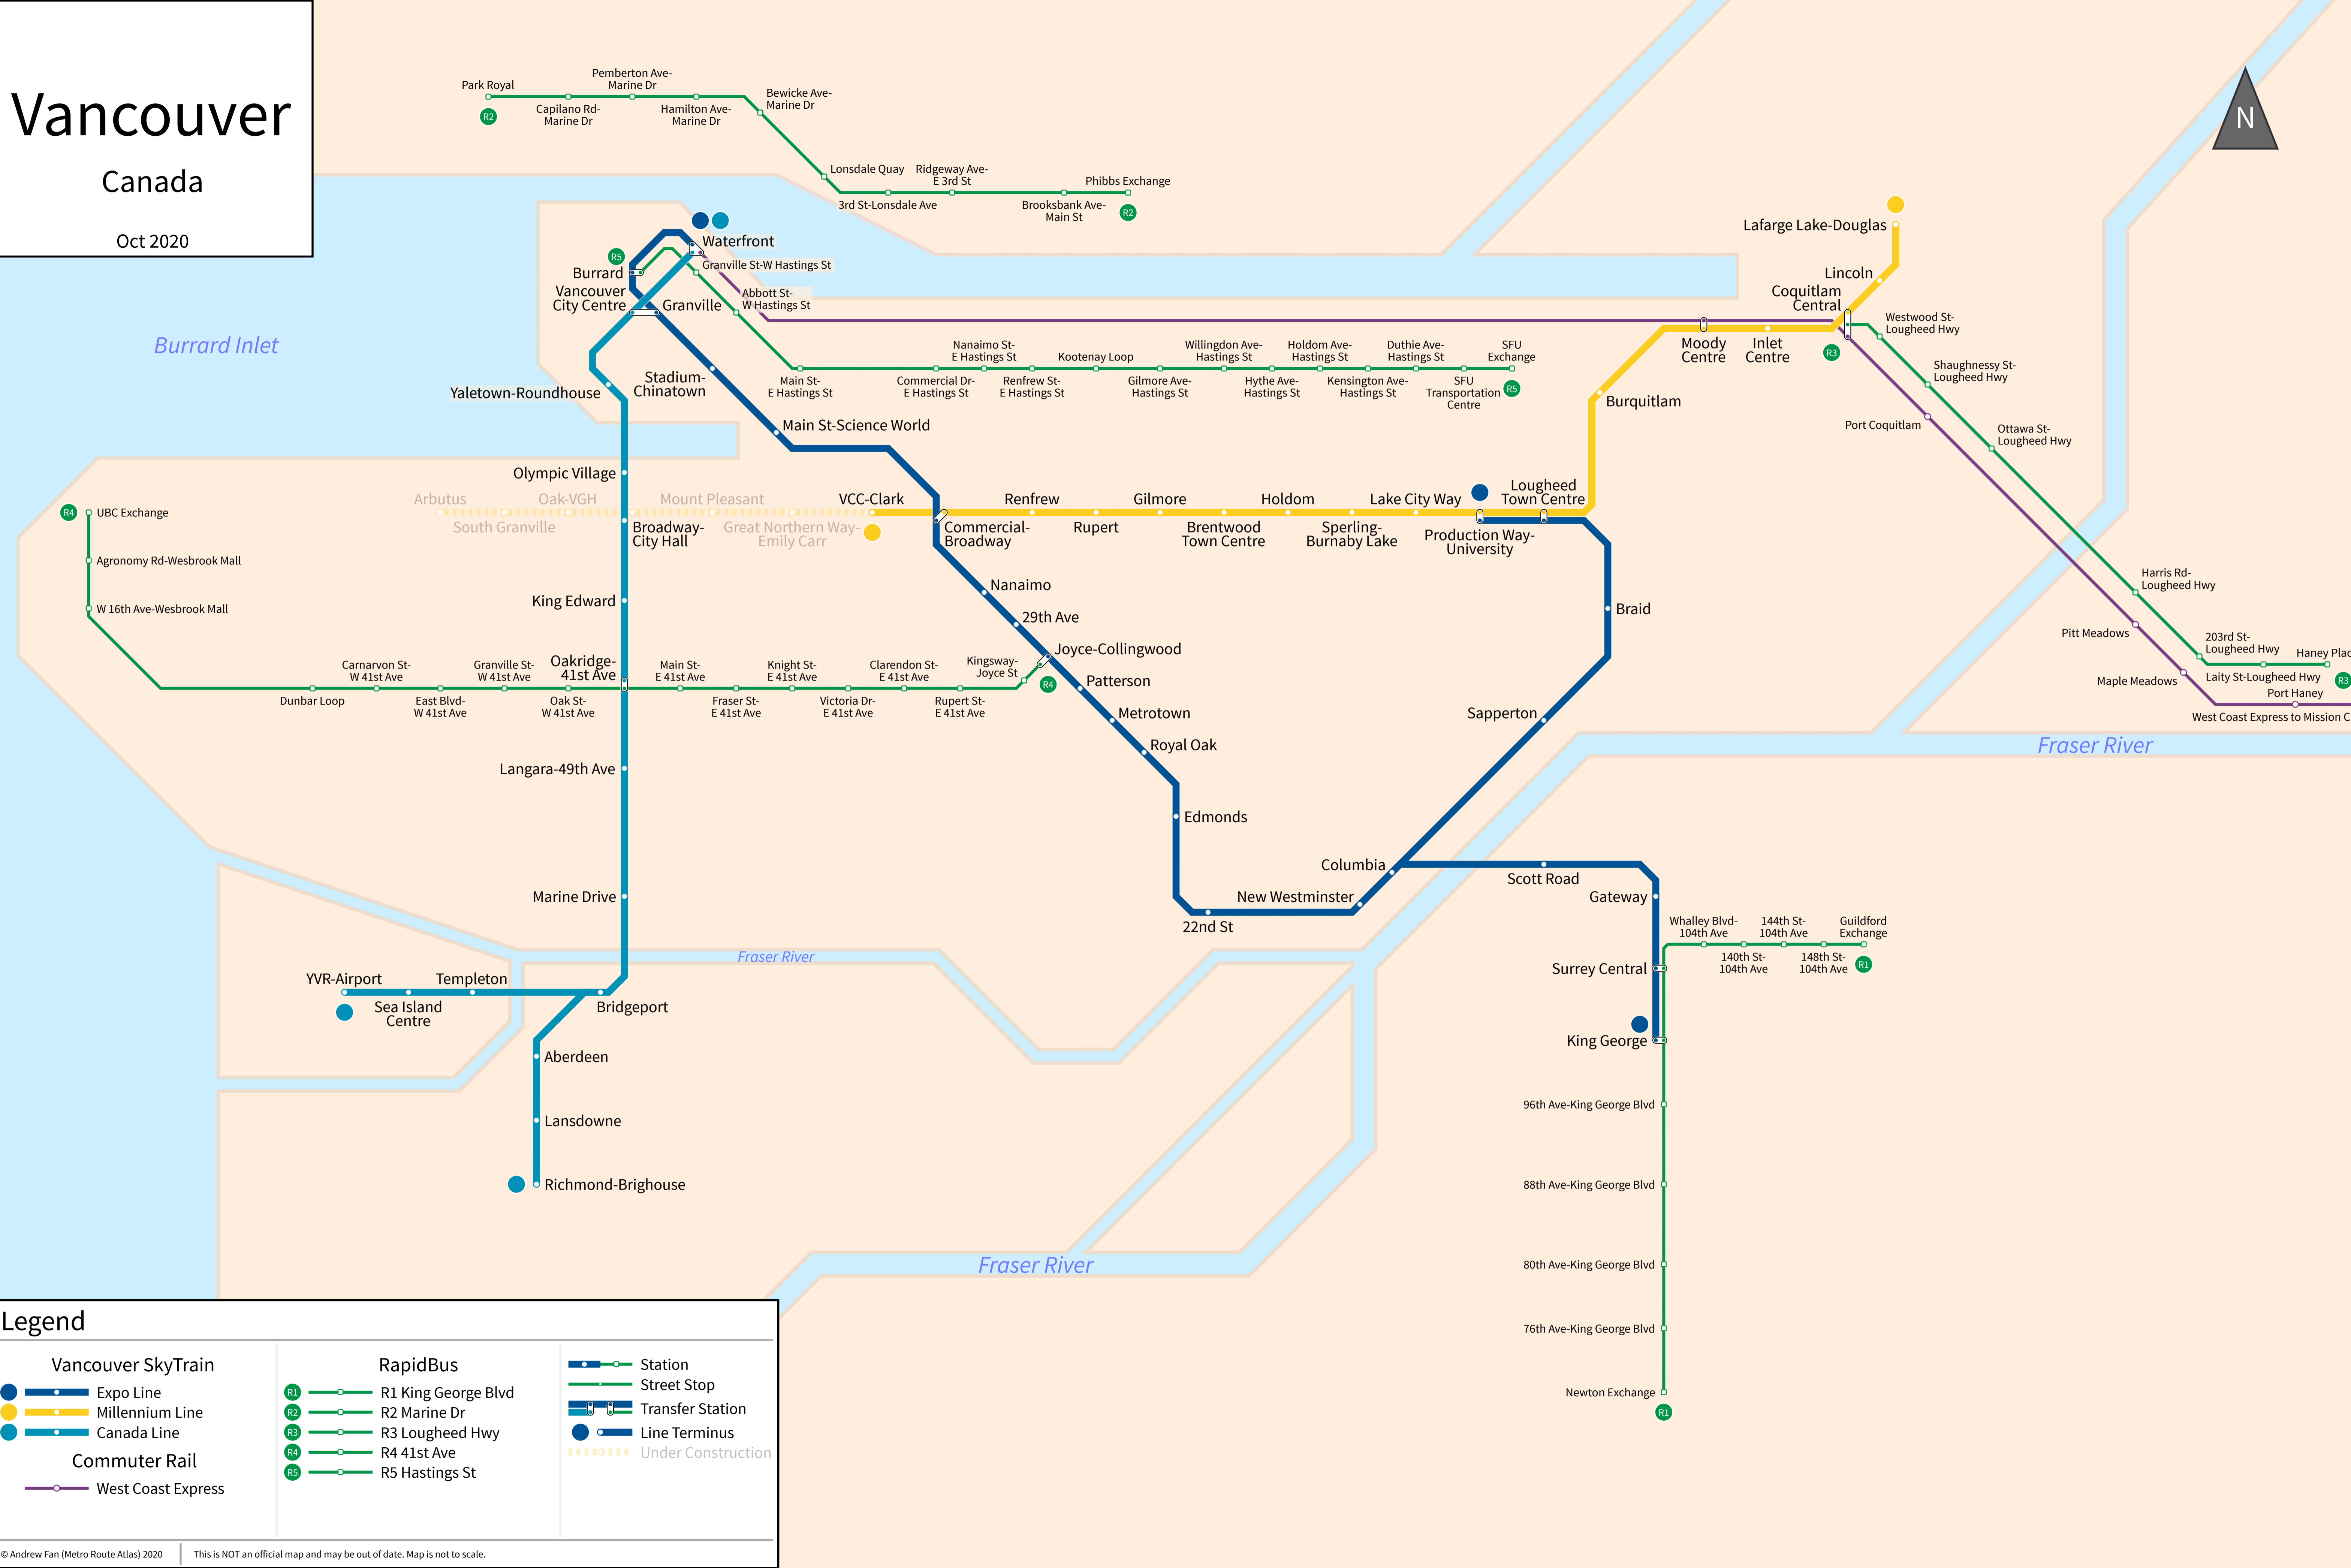

Vancouver

Canada

Oct 2020

Legend

Vancouver SkyTrain	RapidBus	Station
Expo Line	R1 King George Blvd	Street Stop
Millennium Line	R2 Marine Dr	Transfer Station
Canada Line	R3 Lougheed Hwy	Line Terminus
Commuter Rail	R4 41st Ave	Under Construction
West Coast Express	R5 Hastings St	

© Andrew Fan (Metro Route Atlas) 2020 | This is NOT an official map and may be out of date. Map is not to scale.