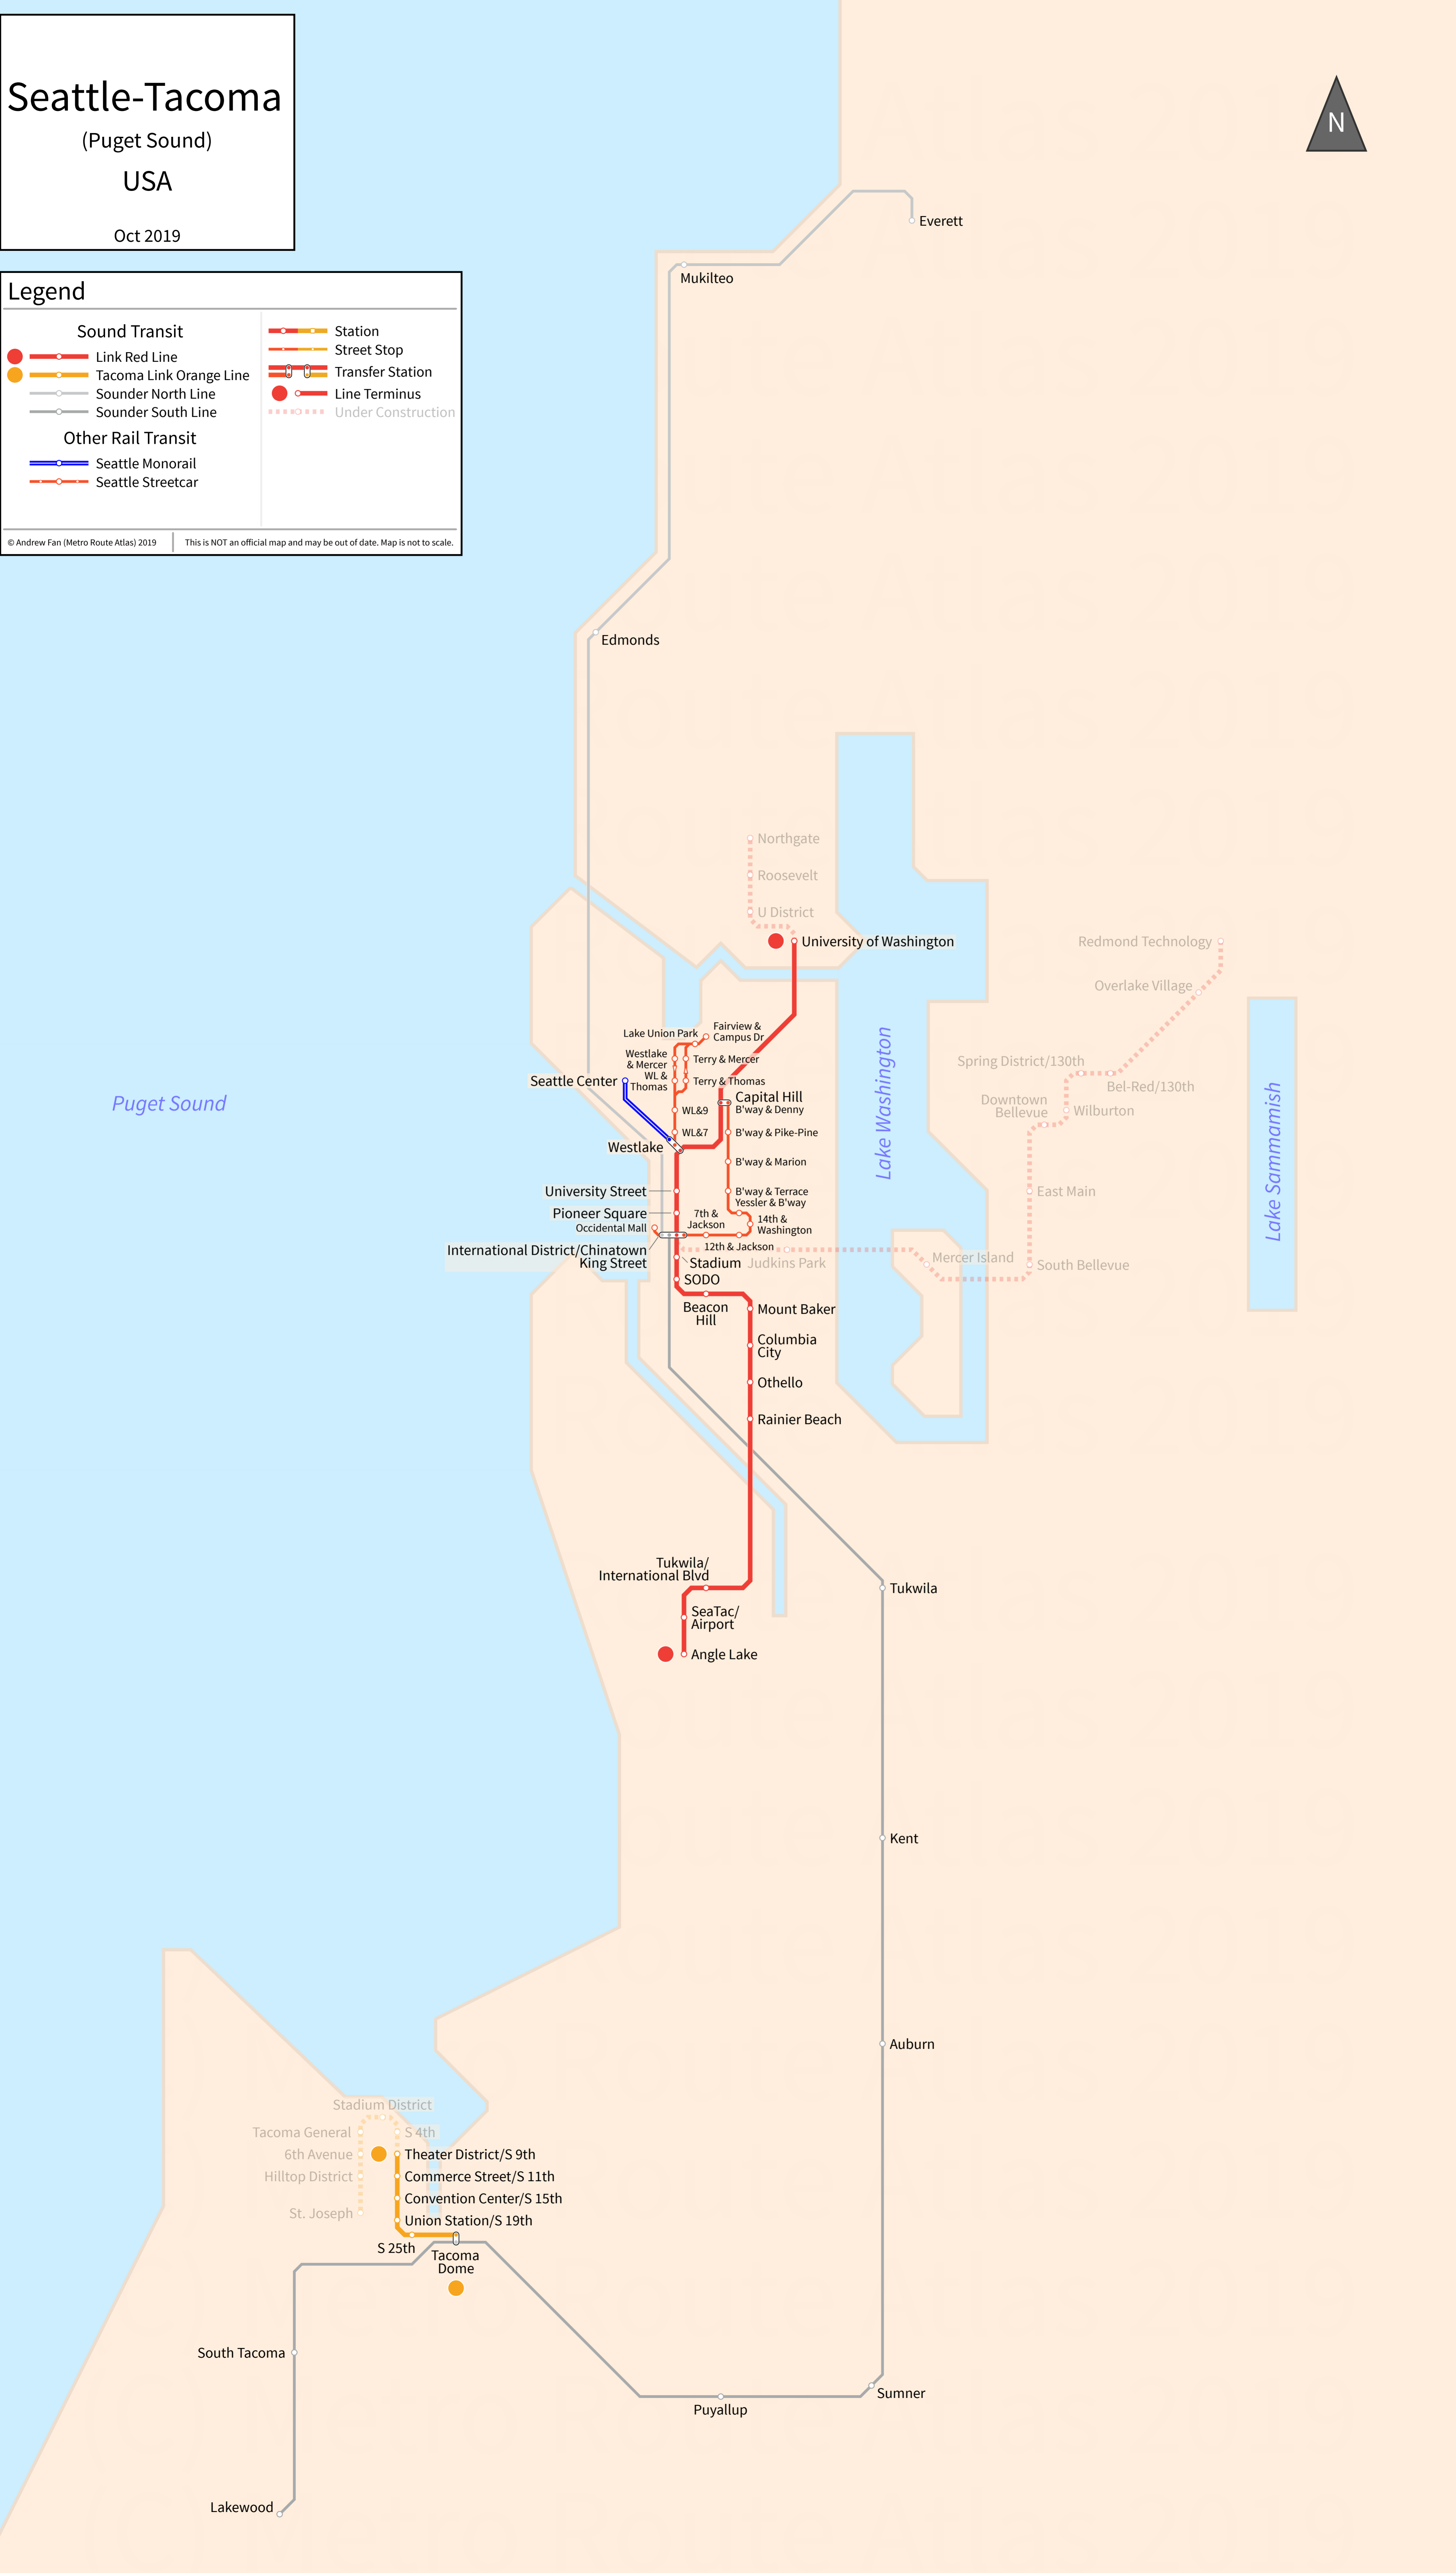

Seattle-Tacoma

(Puget Sound)

USA

Oct 2019

Legend

- | | |
|-------------------------|--------------------|
| Link Red Line | Station |
| Tacoma Link Orange Line | Street Stop |
| Sounder North Line | Transfer Station |
| Sounder South Line | Line Terminus |
| Seattle Monorail | Under Construction |
| Seattle Streetcar | |

© Andrew Fan (Metro Route Atlas) 2019 | This is NOT an official map and may be out of date. Map is not to scale.

Puget Sound

Lake Washington

Lake Sammamish

Everett

Mukilteo

Edmonds

Northgate
Roosevelt
U District

Spring District/130th
Downtown Bellevue
Bel-Red/130th
Wilburton

University Street
Pioneer Square
Occidental Mall
International District/Chinatown
King Street
Stadium
SODO
12th & Jackson
Judkins Park

East Main
South Bellevue
Mercer Island

South Tacoma

Puyallup

Sumner

Lakewood