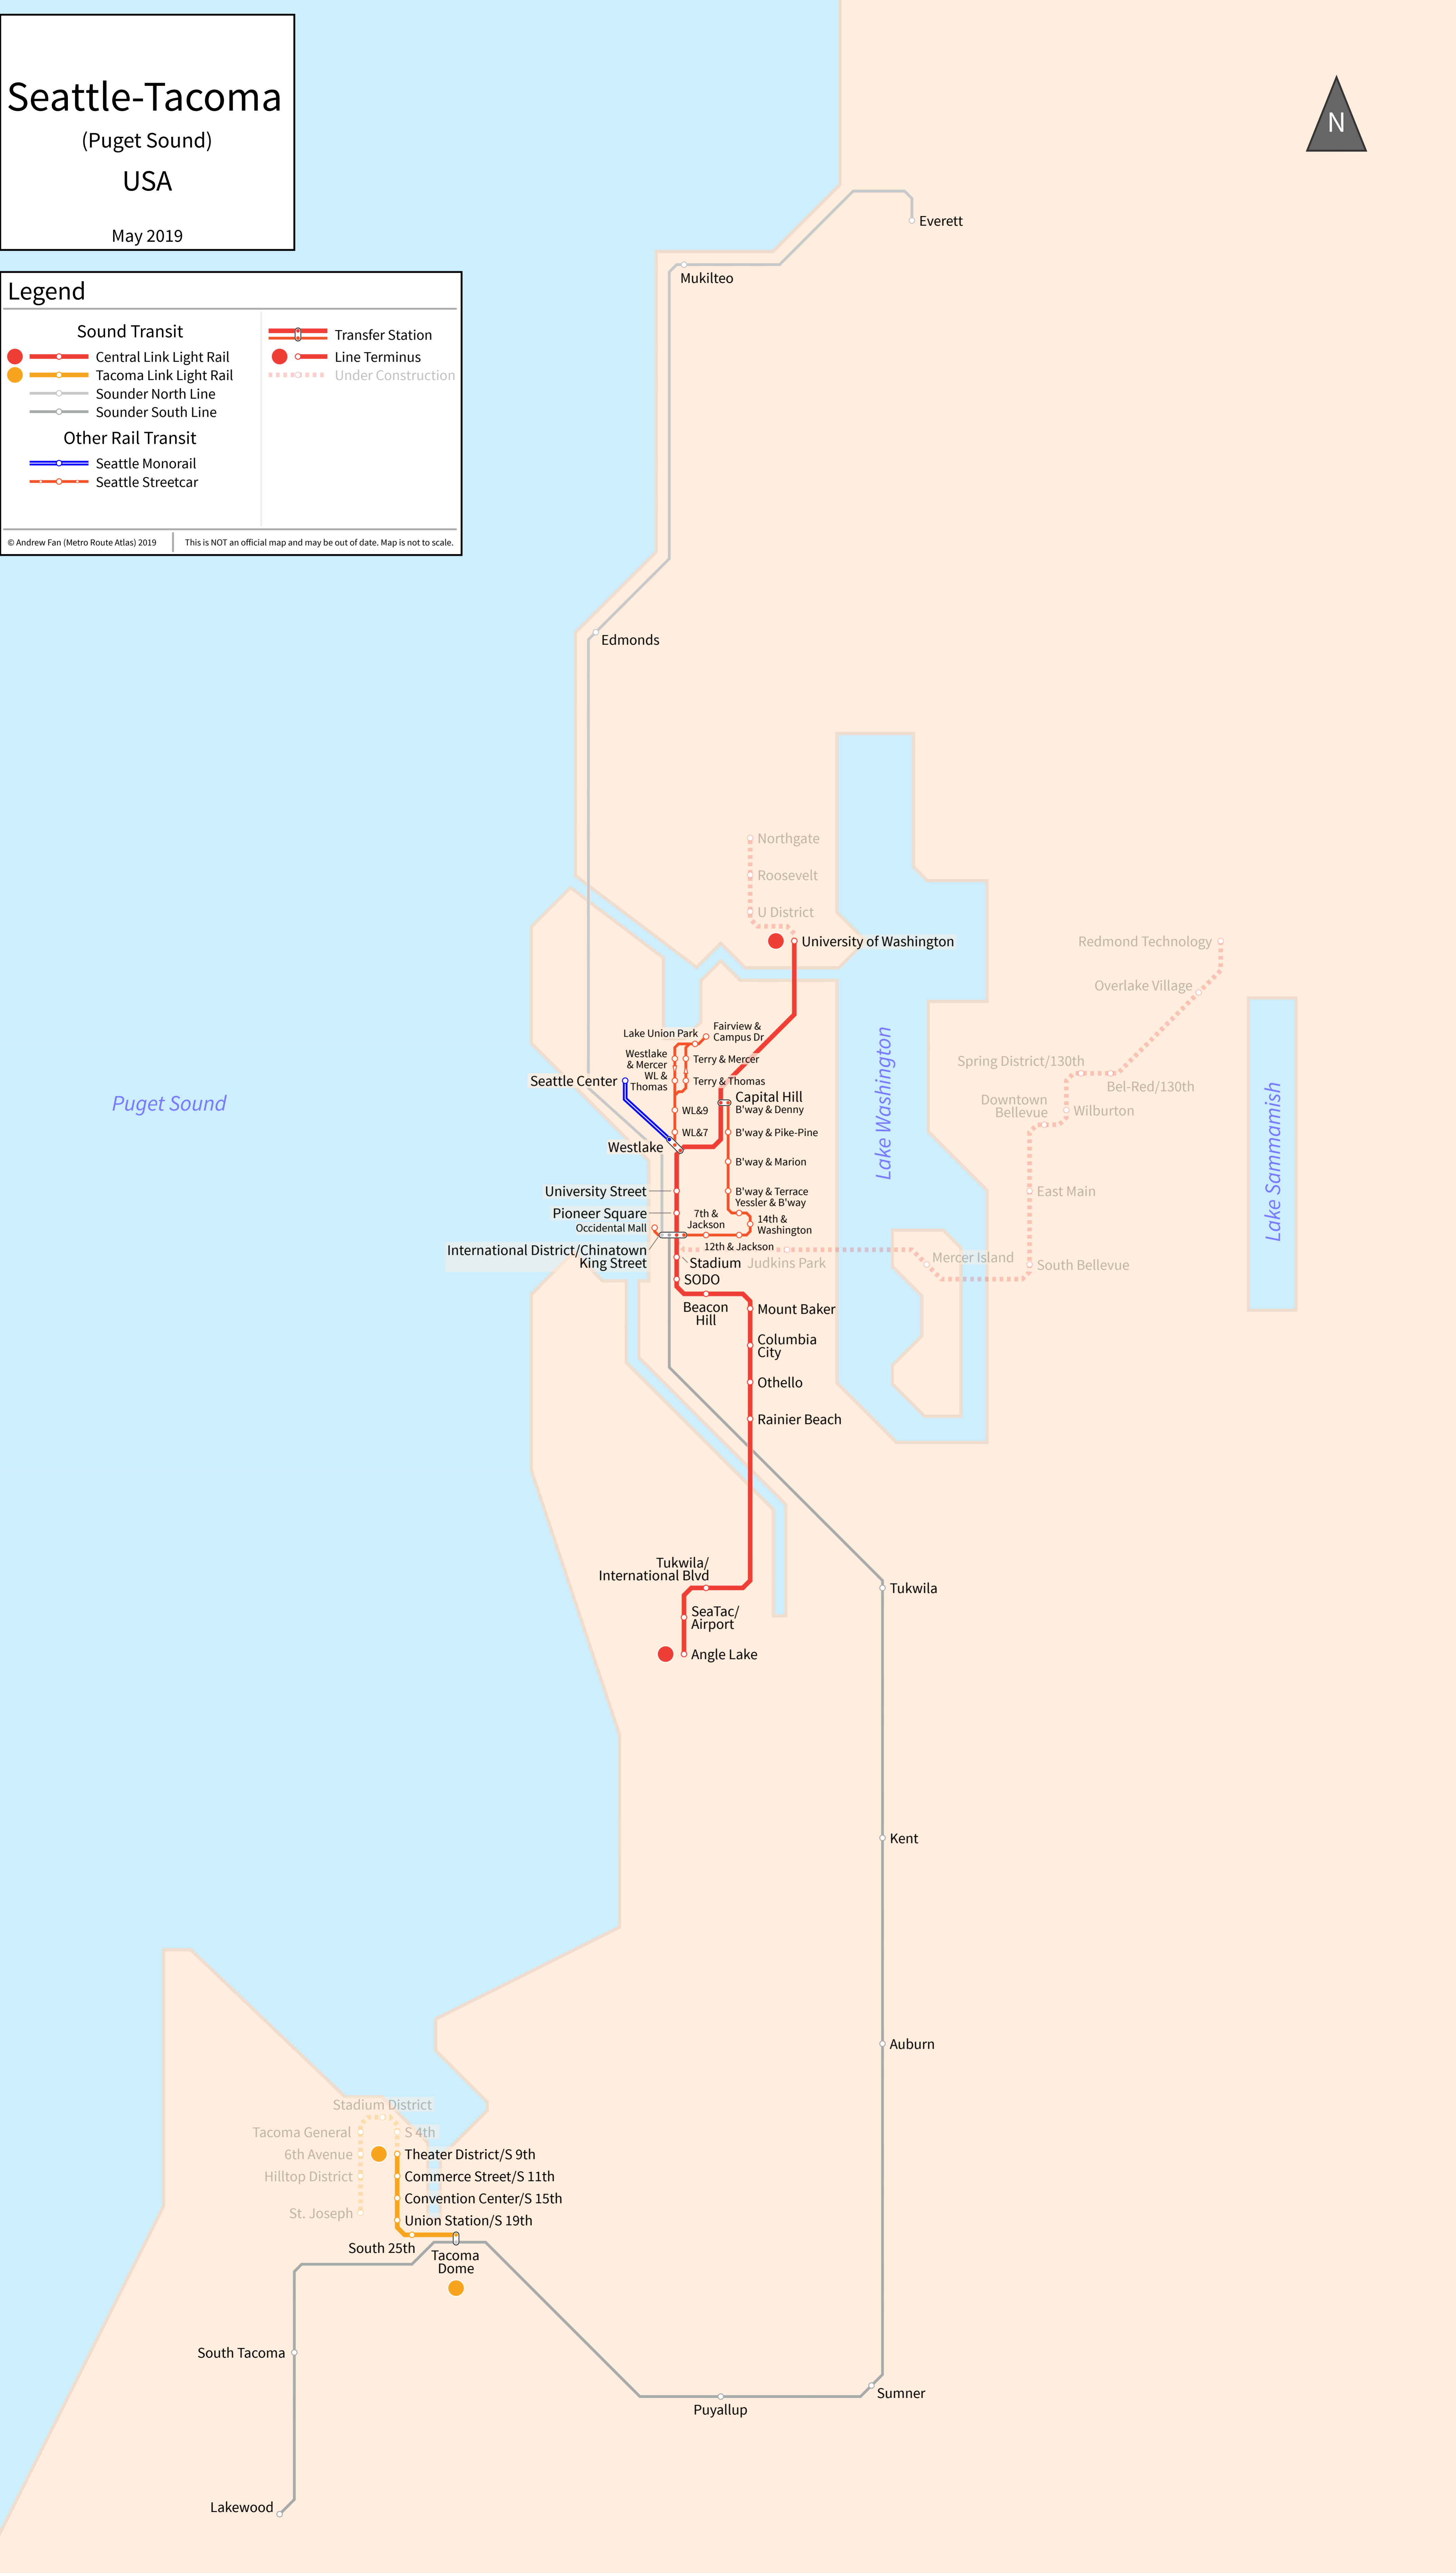

## Legend

- Sound Transit**
  - Central Link Light Rail
  - Tacoma Link Light Rail
  - Sounder North Line
  - Sounder South Line
- Other Rail Transit**
  - Seattle Monorail
  - Seattle Streetcar
- Transfer Station
- Line Terminus
- Under Construction

© Andrew Fan (Metro Route Atlas) 2019 | This is NOT an official map and may be out of date. Map is not to scale.

Puget Sound

Lake Washington

Lake Sammamish

Everett

Mukilteo

Edmonds

Northgate  
Roosevelt  
U District

Westlake  
WL&7  
B'way & Pike-Pine

B'way & Marion

University Street

Pioneer Square  
Occidental Mall

B'way & Terrace  
Yessler & B'way

7th & Jackson  
14th & Washington

International District/Chinatown  
King Street

Downtown  
Bellevue

Bel-Red/130th

Wilburton

East Main

South Bellevue

Mercer Island

Tukwila/  
International Blvd

SeaTac/  
Airport