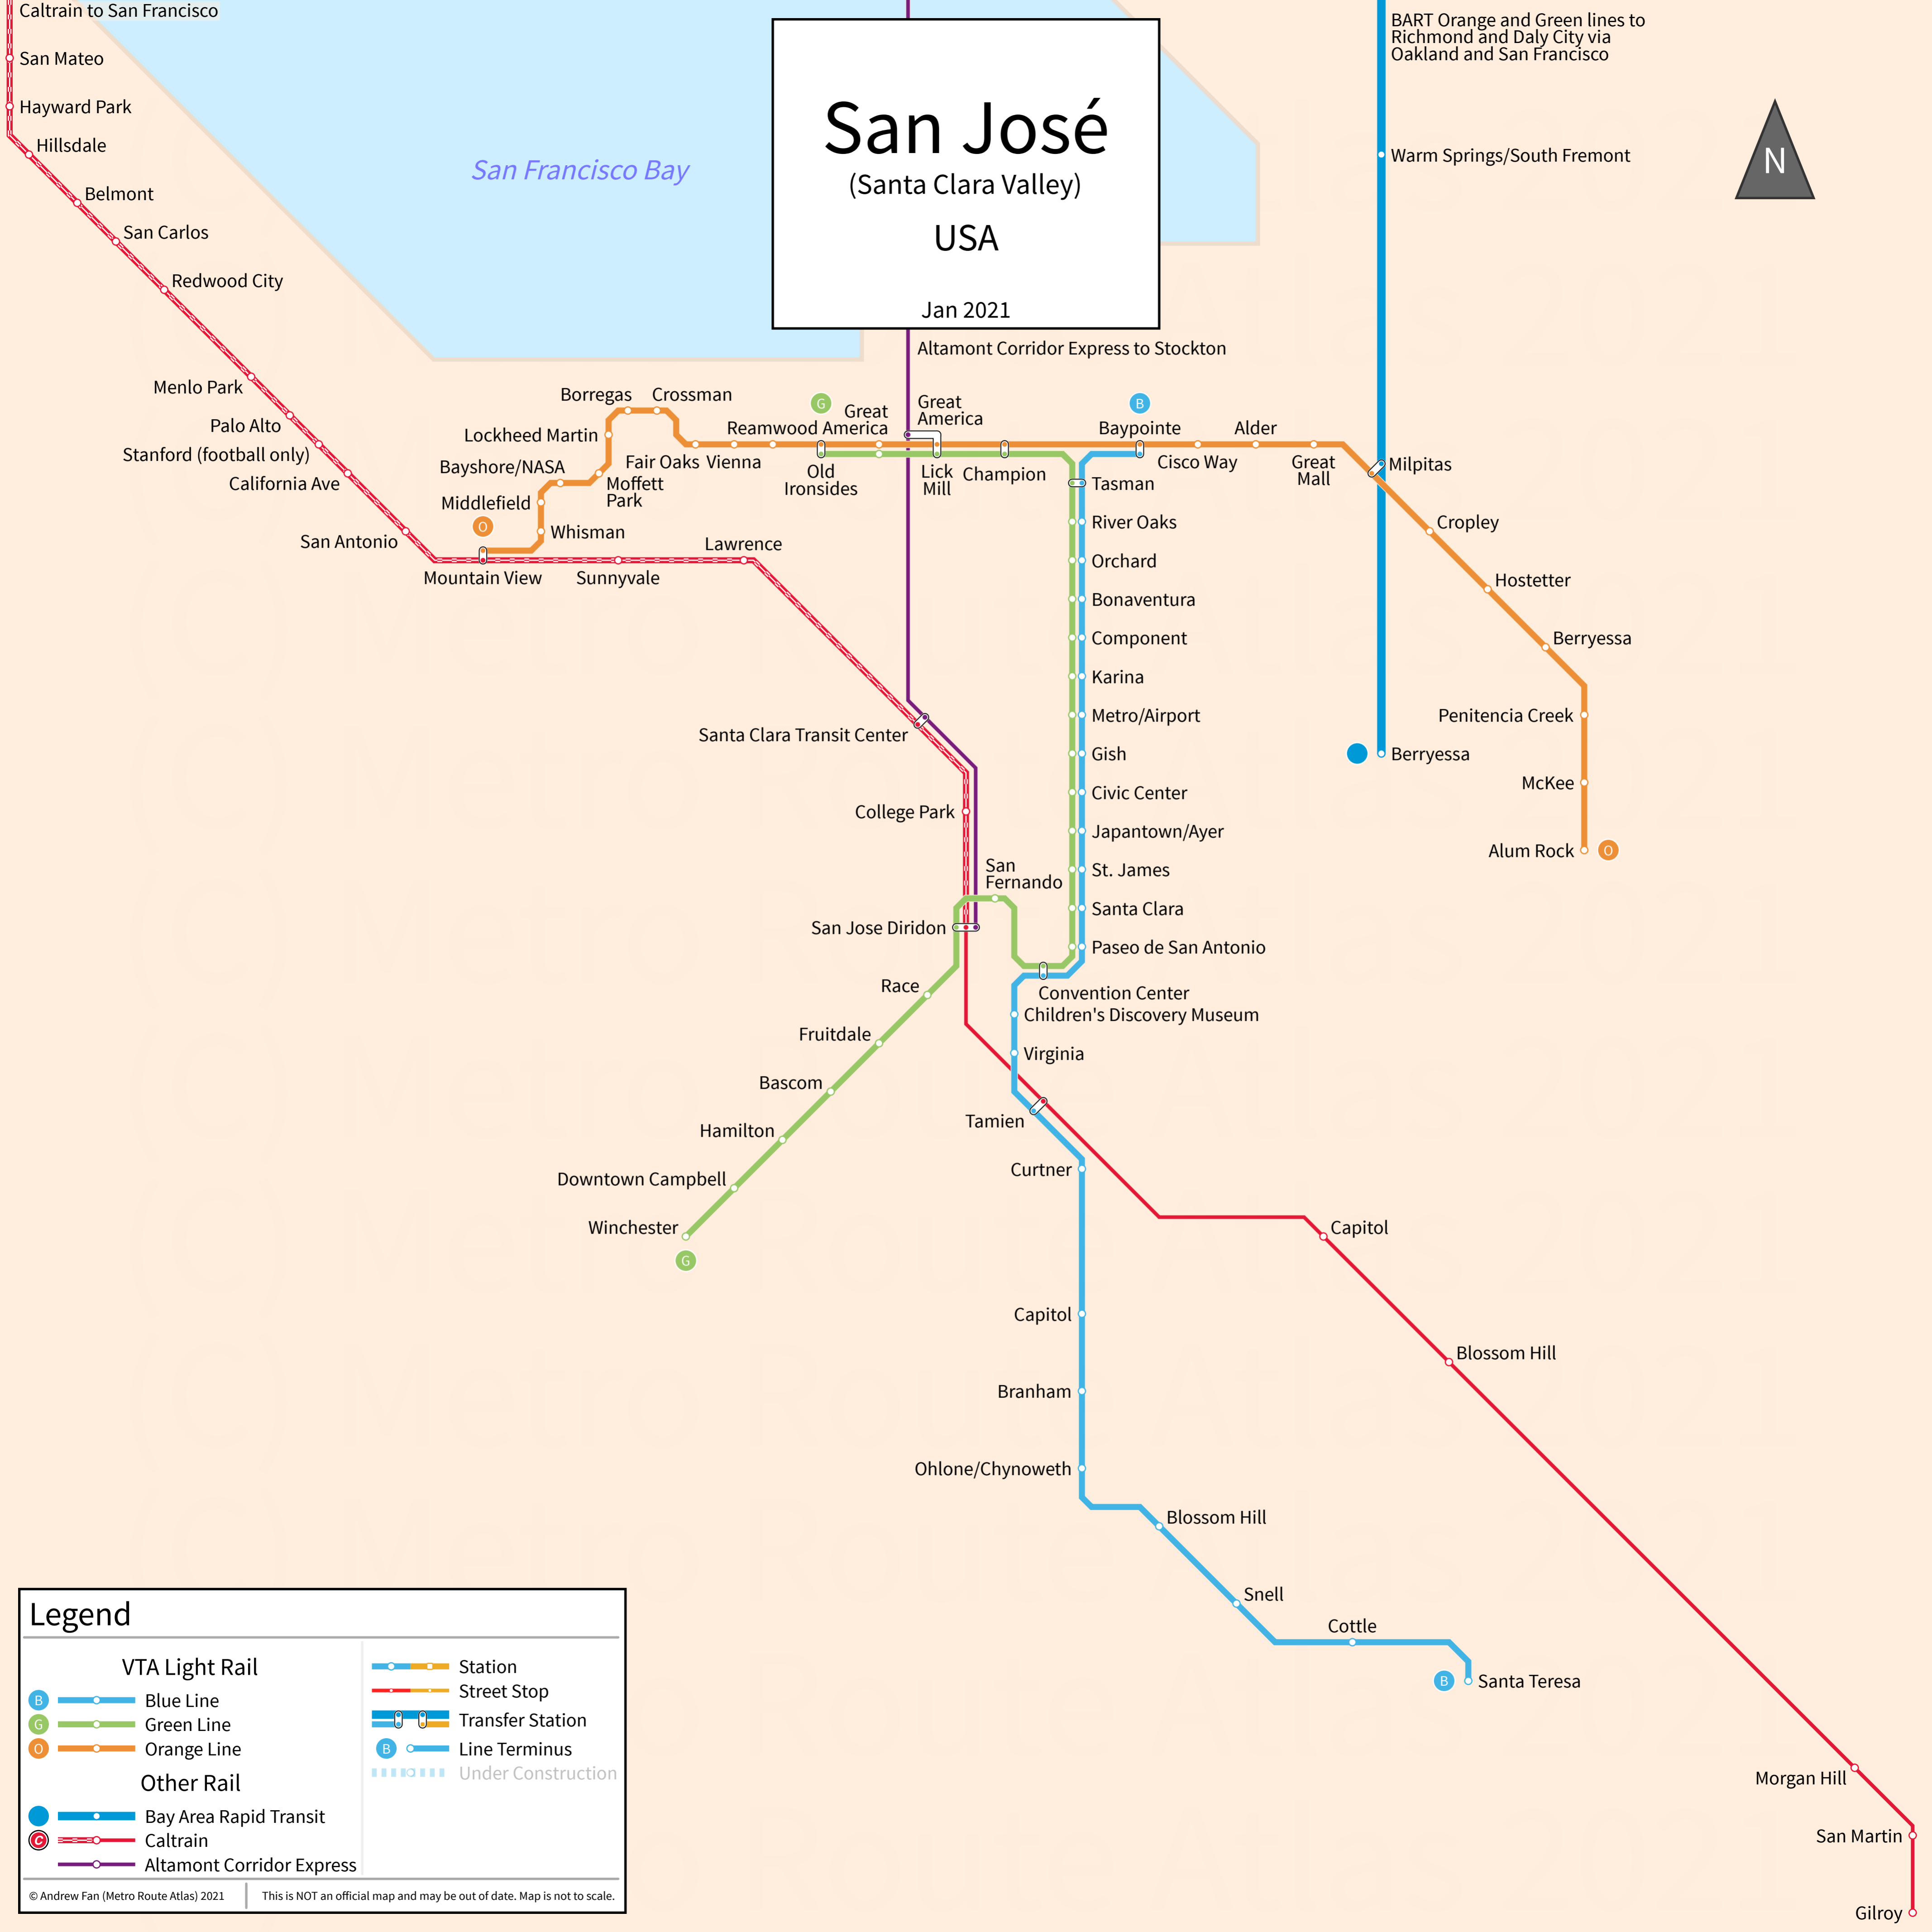

San José

(Santa Clara Valley)

USA

Jan 2021

Legend

- | VTA Light Rail | | Other Rail | |
|----------------|--------------------|---------------------------|------------------|
| Blue Line | Station | Bay Area Rapid Transit | Transfer Station |
| Green Line | Street Stop | Caltrain | Line Terminus |
| Orange Line | Under Construction | Altamont Corridor Express | |

© Andrew Fan (Metro Route Atlas) 2021 | This is NOT an official map and may be out of date. Map is not to scale.