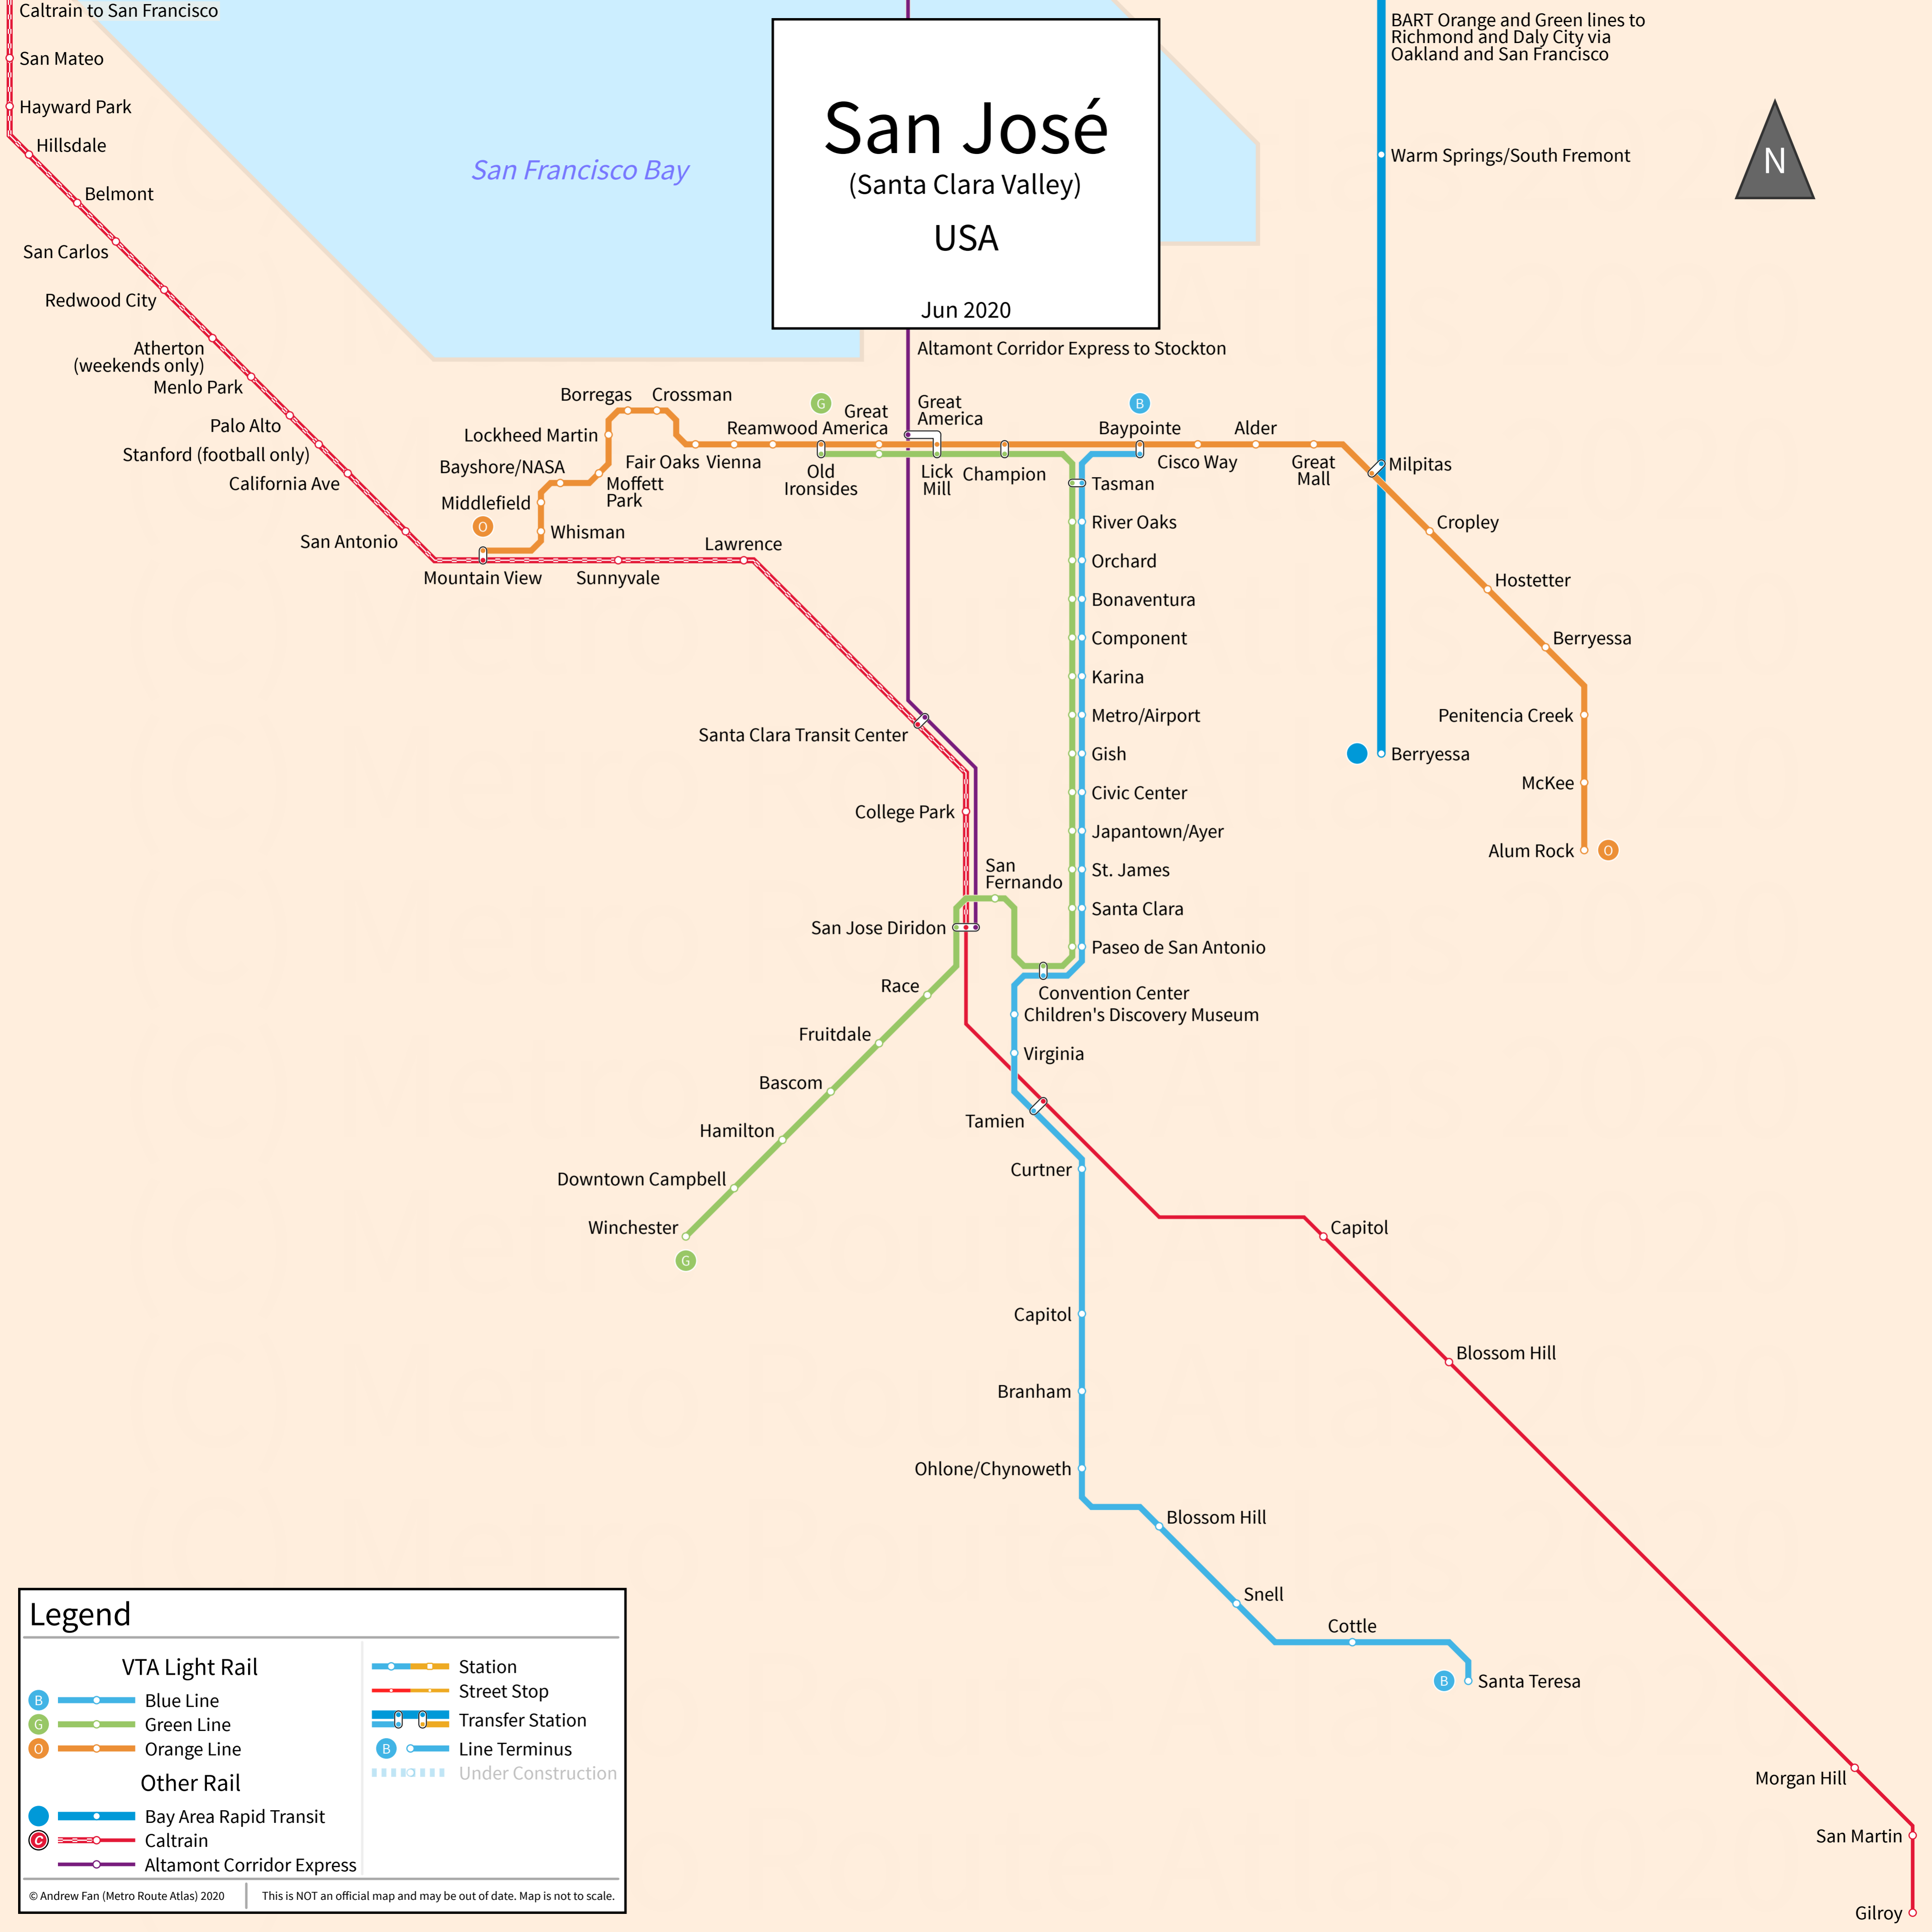

San José

(Santa Clara Valley)

USA

Jun 2020

Legend

VTA Light Rail		Other Rail	
Blue Line	Station	Bay Area Rapid Transit	Transfer Station
Green Line	Street Stop	Caltrain	Line Terminus
Orange Line	Under Construction	Altamont Corridor Express	

© Andrew Fan (Metro Route Atlas) 2020 | This is NOT an official map and may be out of date. Map is not to scale.