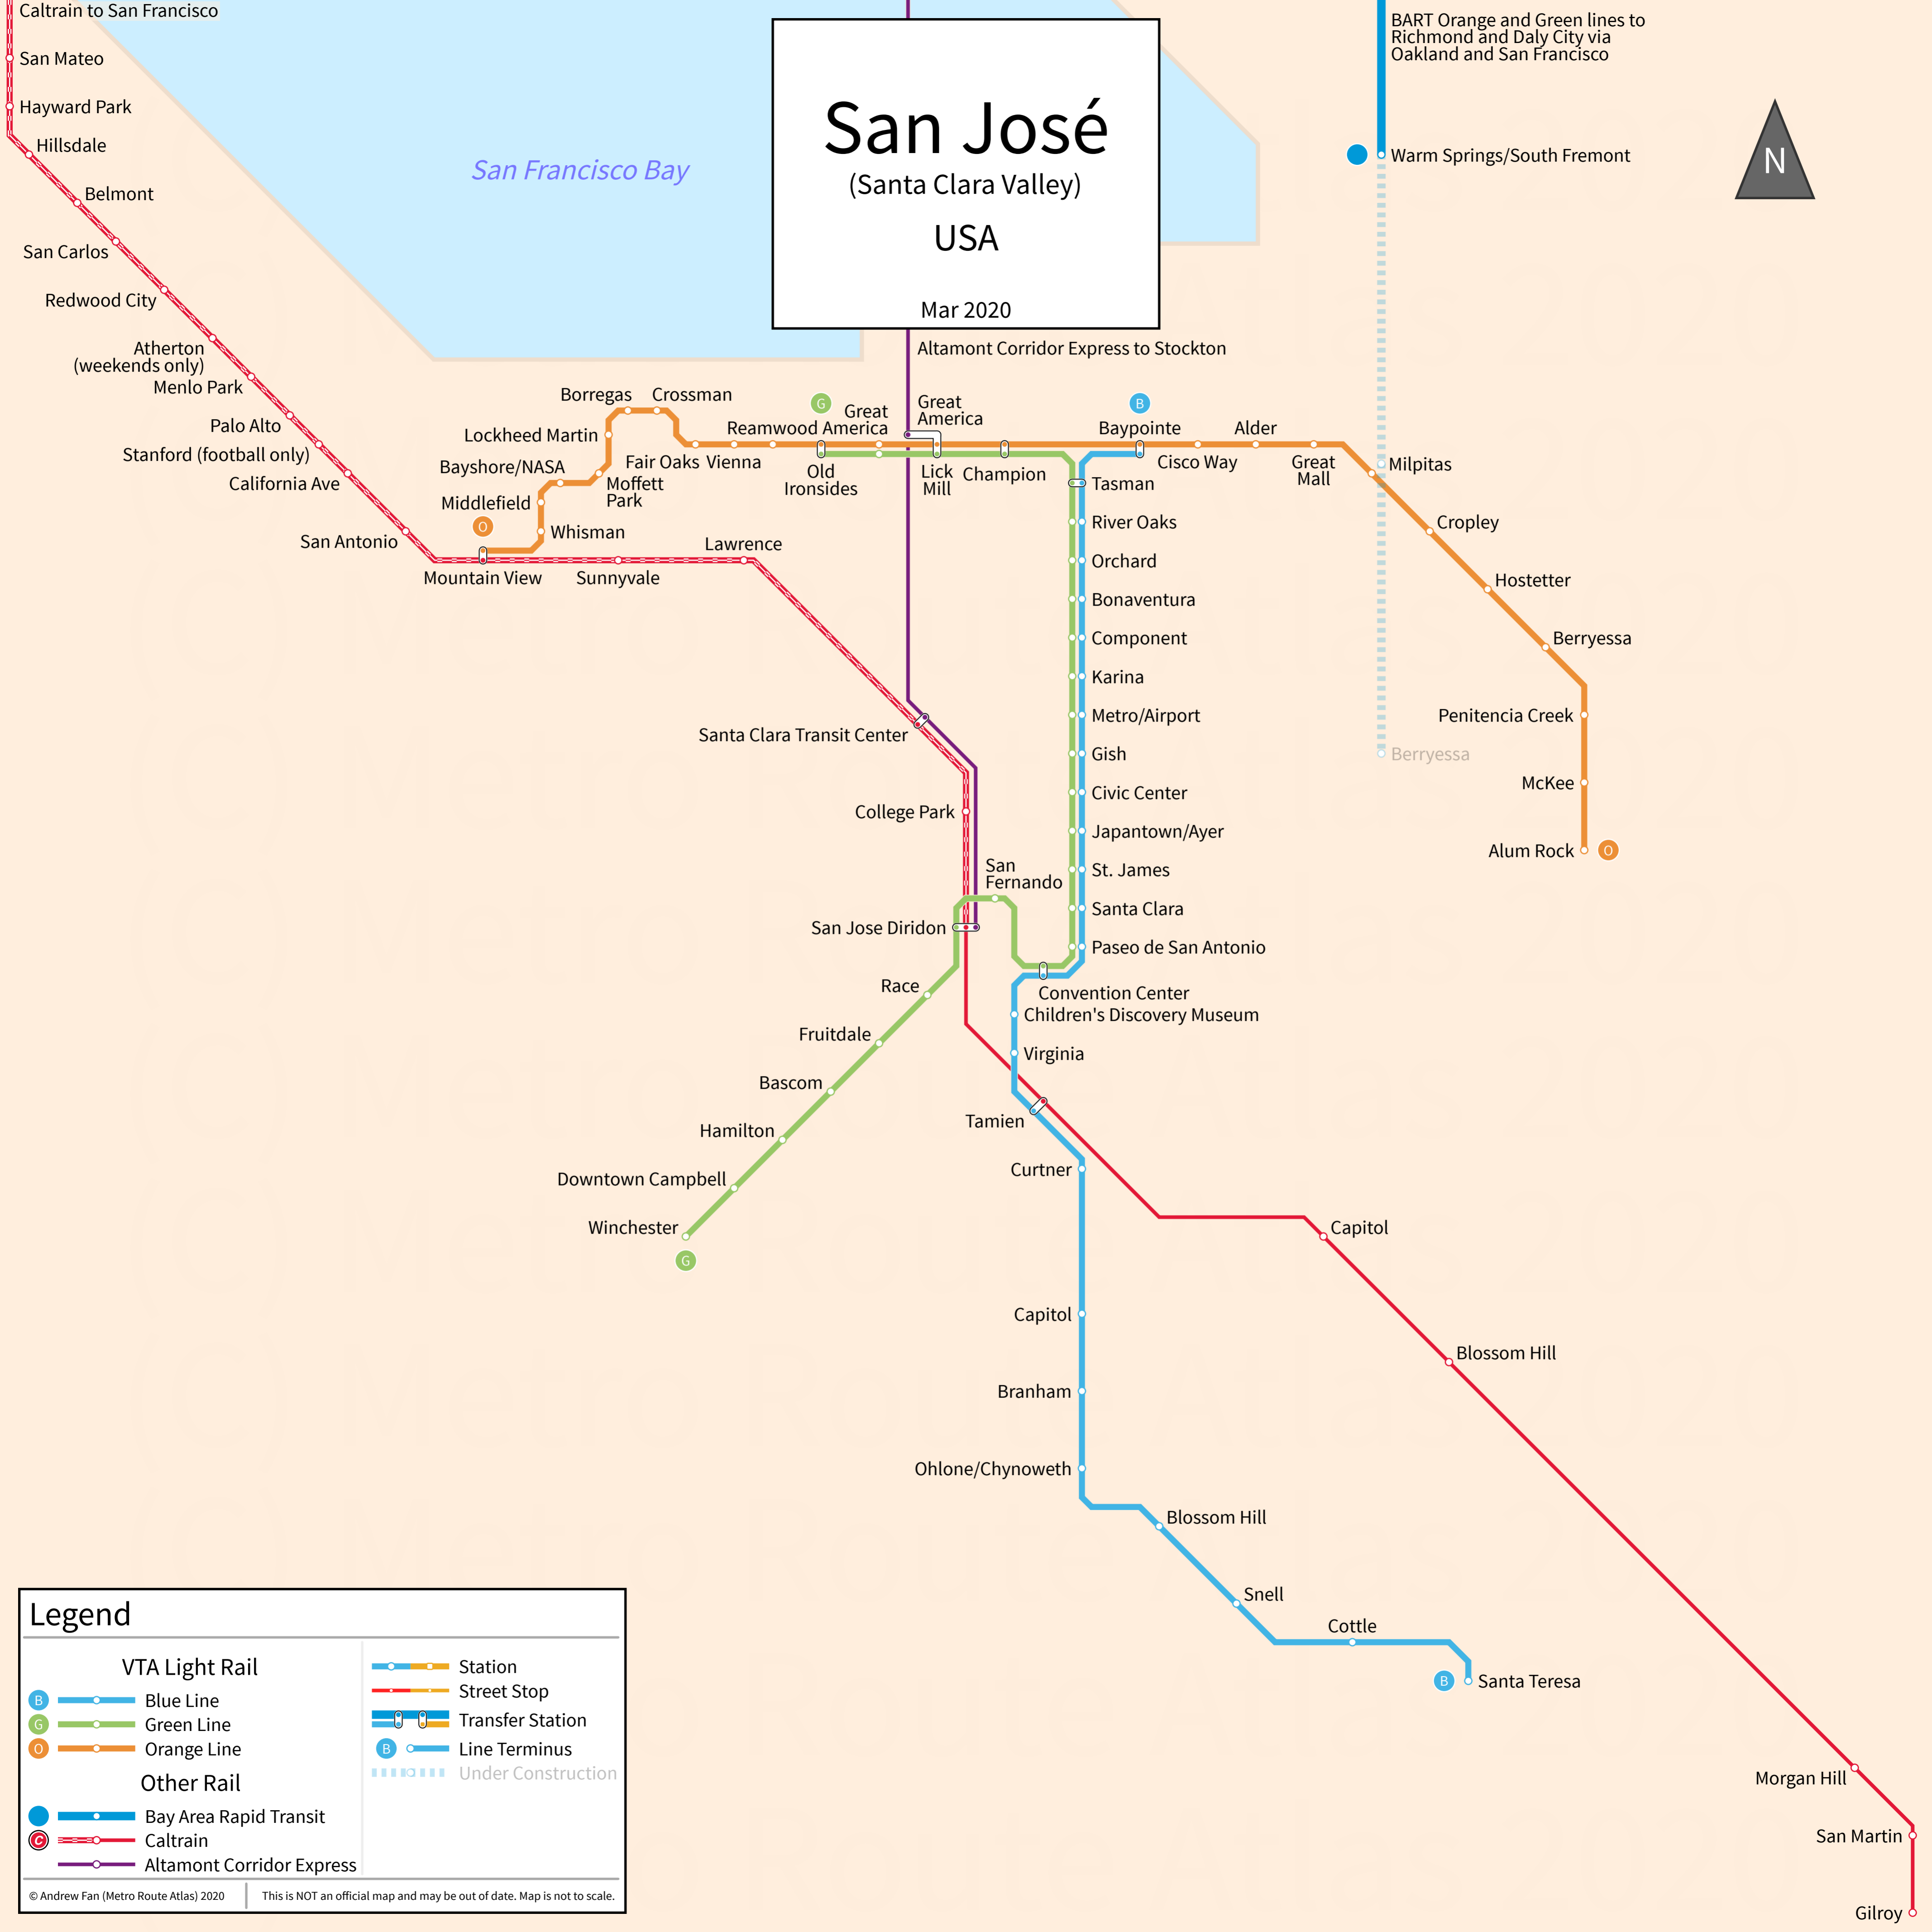

San José

(Santa Clara Valley)
USA

Mar 2020

Legend

VTA Light Rail		Other Rail	
	Blue Line		Bay Area Rapid Transit
	Green Line		Caltrain
	Orange Line		Altamont Corridor Express
	Station		Transfer Station
	Street Stop		Line Terminus
	Under Construction		

© Andrew Fan (Metro Route Atlas) 2020 | This is NOT an official map and may be out of date. Map is not to scale.