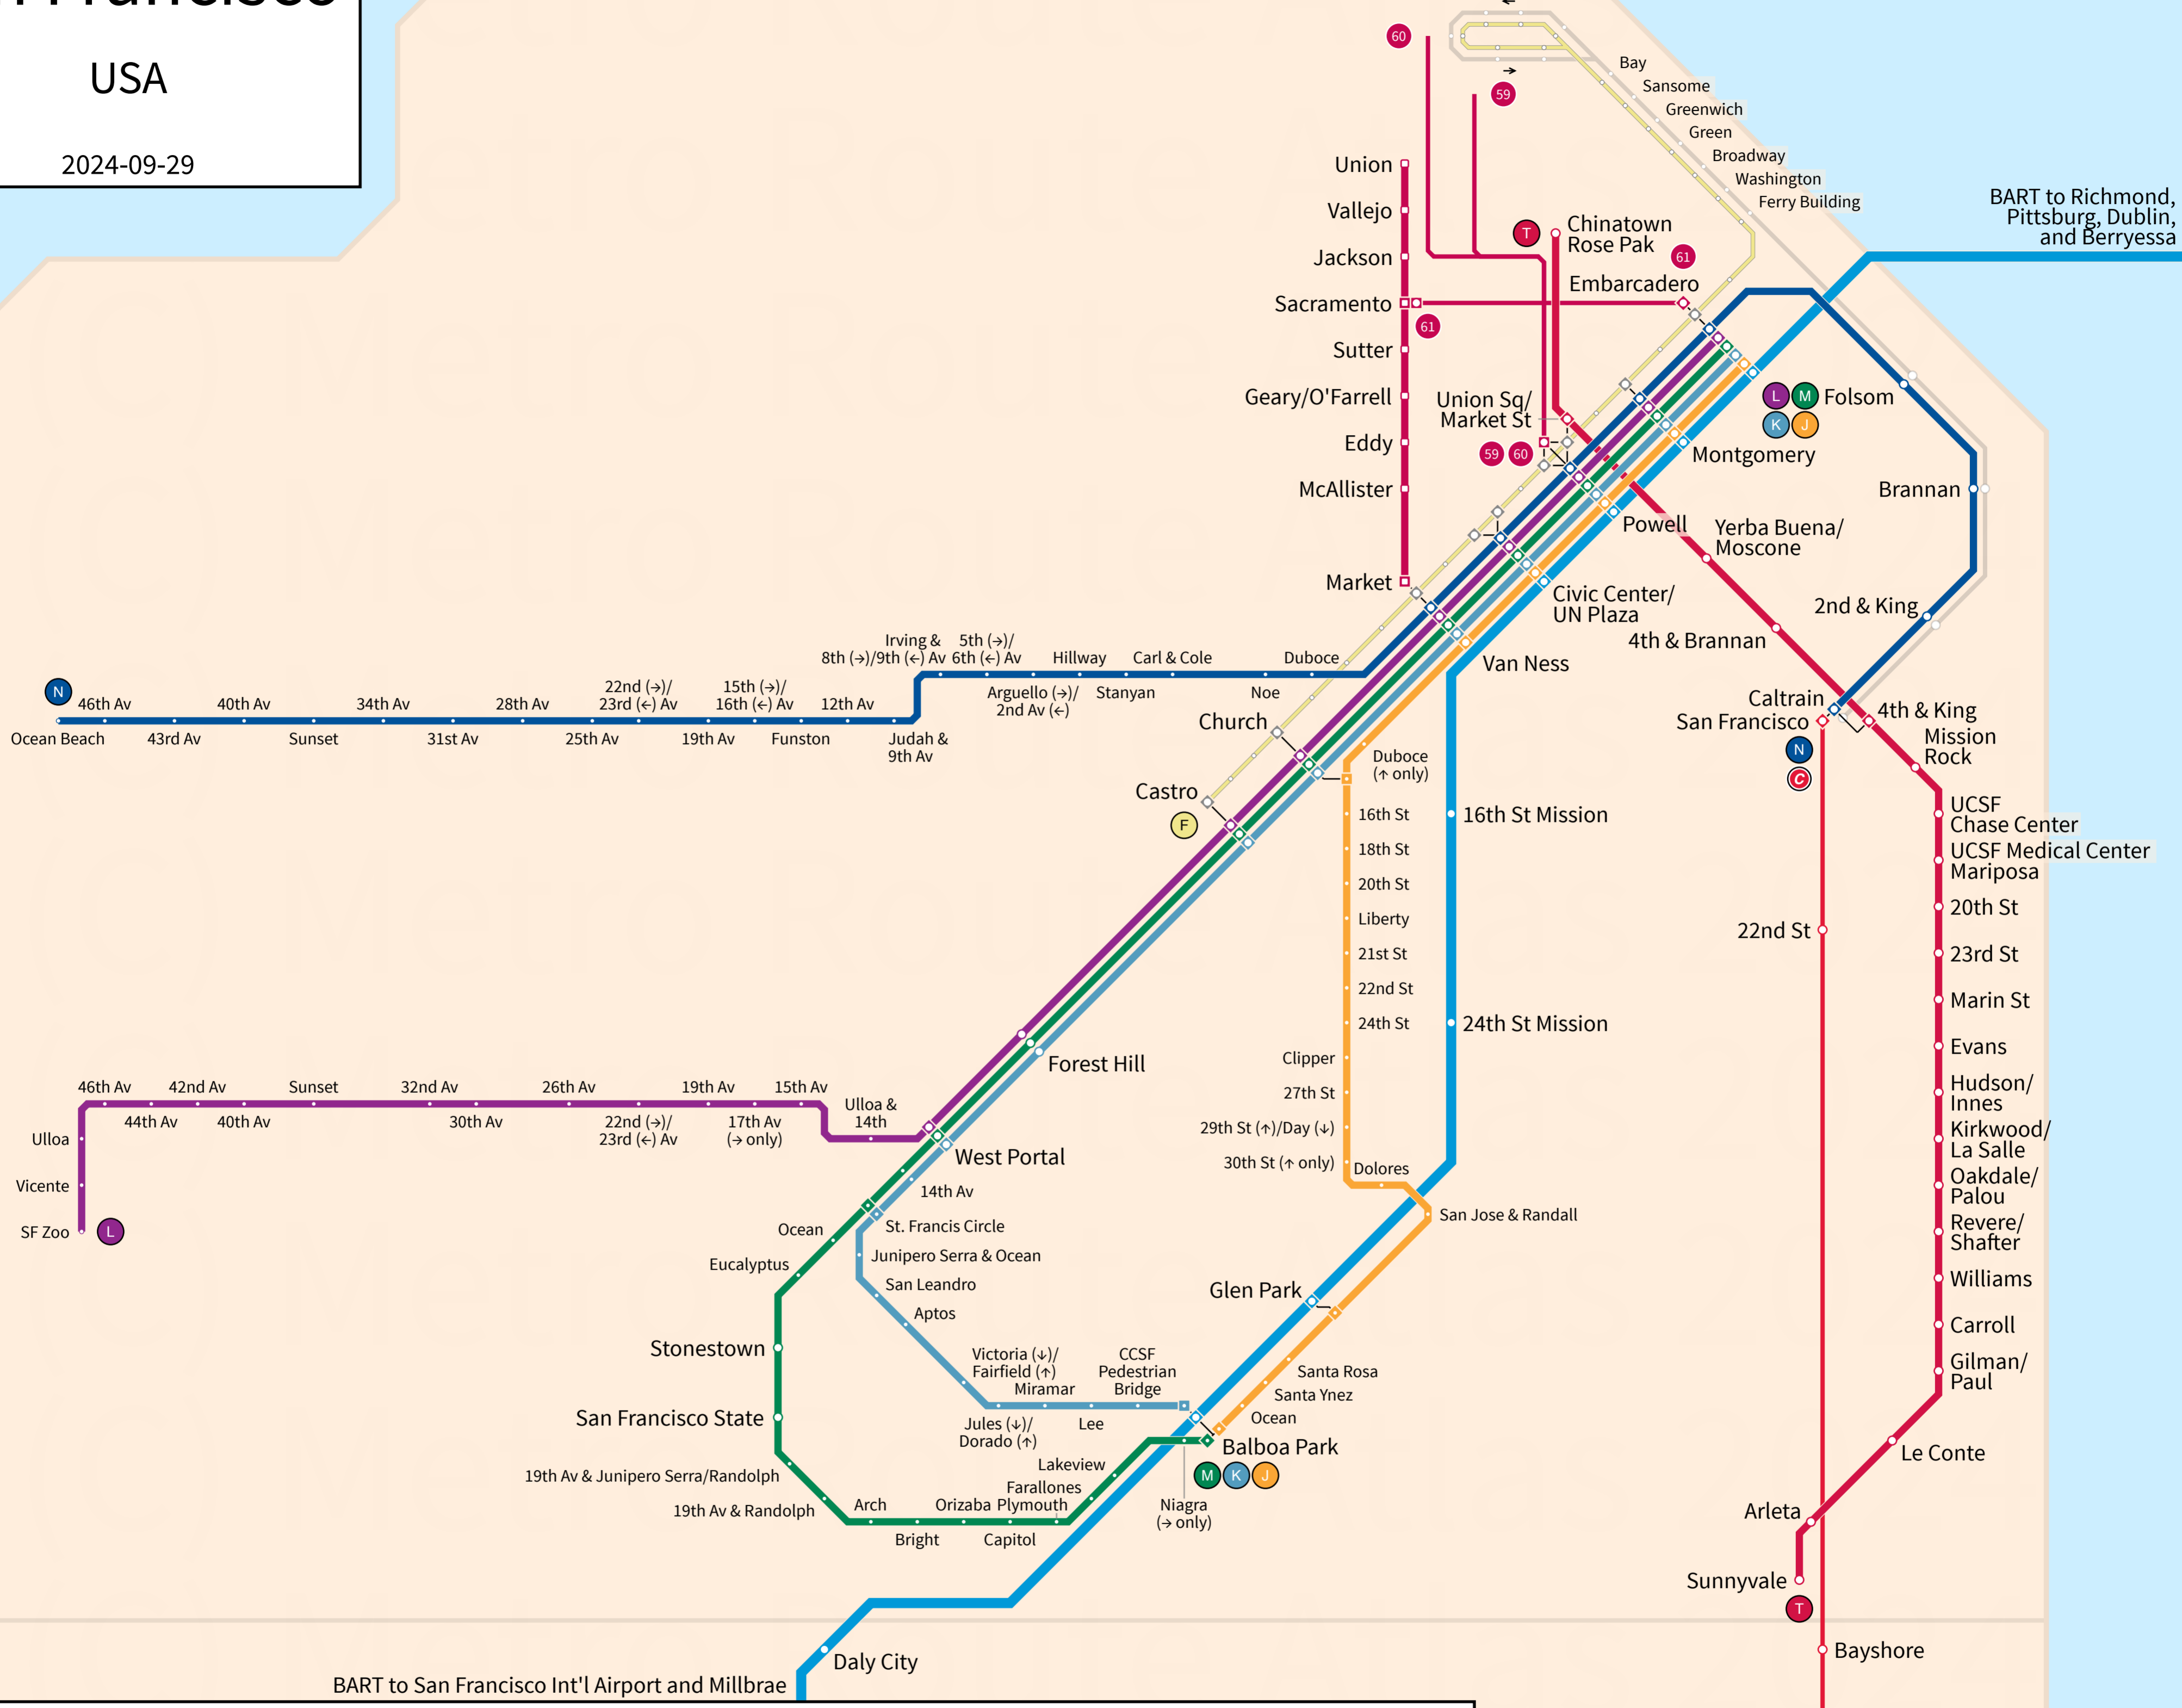

San Francisco

USA

2024-09-29

San Francisco Bay

Legend

MUNI Metro	MUNI Other	Regional Services	Station
Church	Embarcadero (Suspended)	Bay Area Rapid Transit	Station
Ingleside	Market & Wharves	Caltrain	Street Stop
Taraval	Powell-Mason Cable Car *		Transfer Station
Ocean View	Powell-Hyde Cable Car *		Line Terminus
Judah	California Cable Car *		Under Construction
Third St	Van Ness BRT		Temp. Suspended
			One direction only

* Stops not shown

South San Francisco
Caltrain to San José, Tamien, and Gilroy