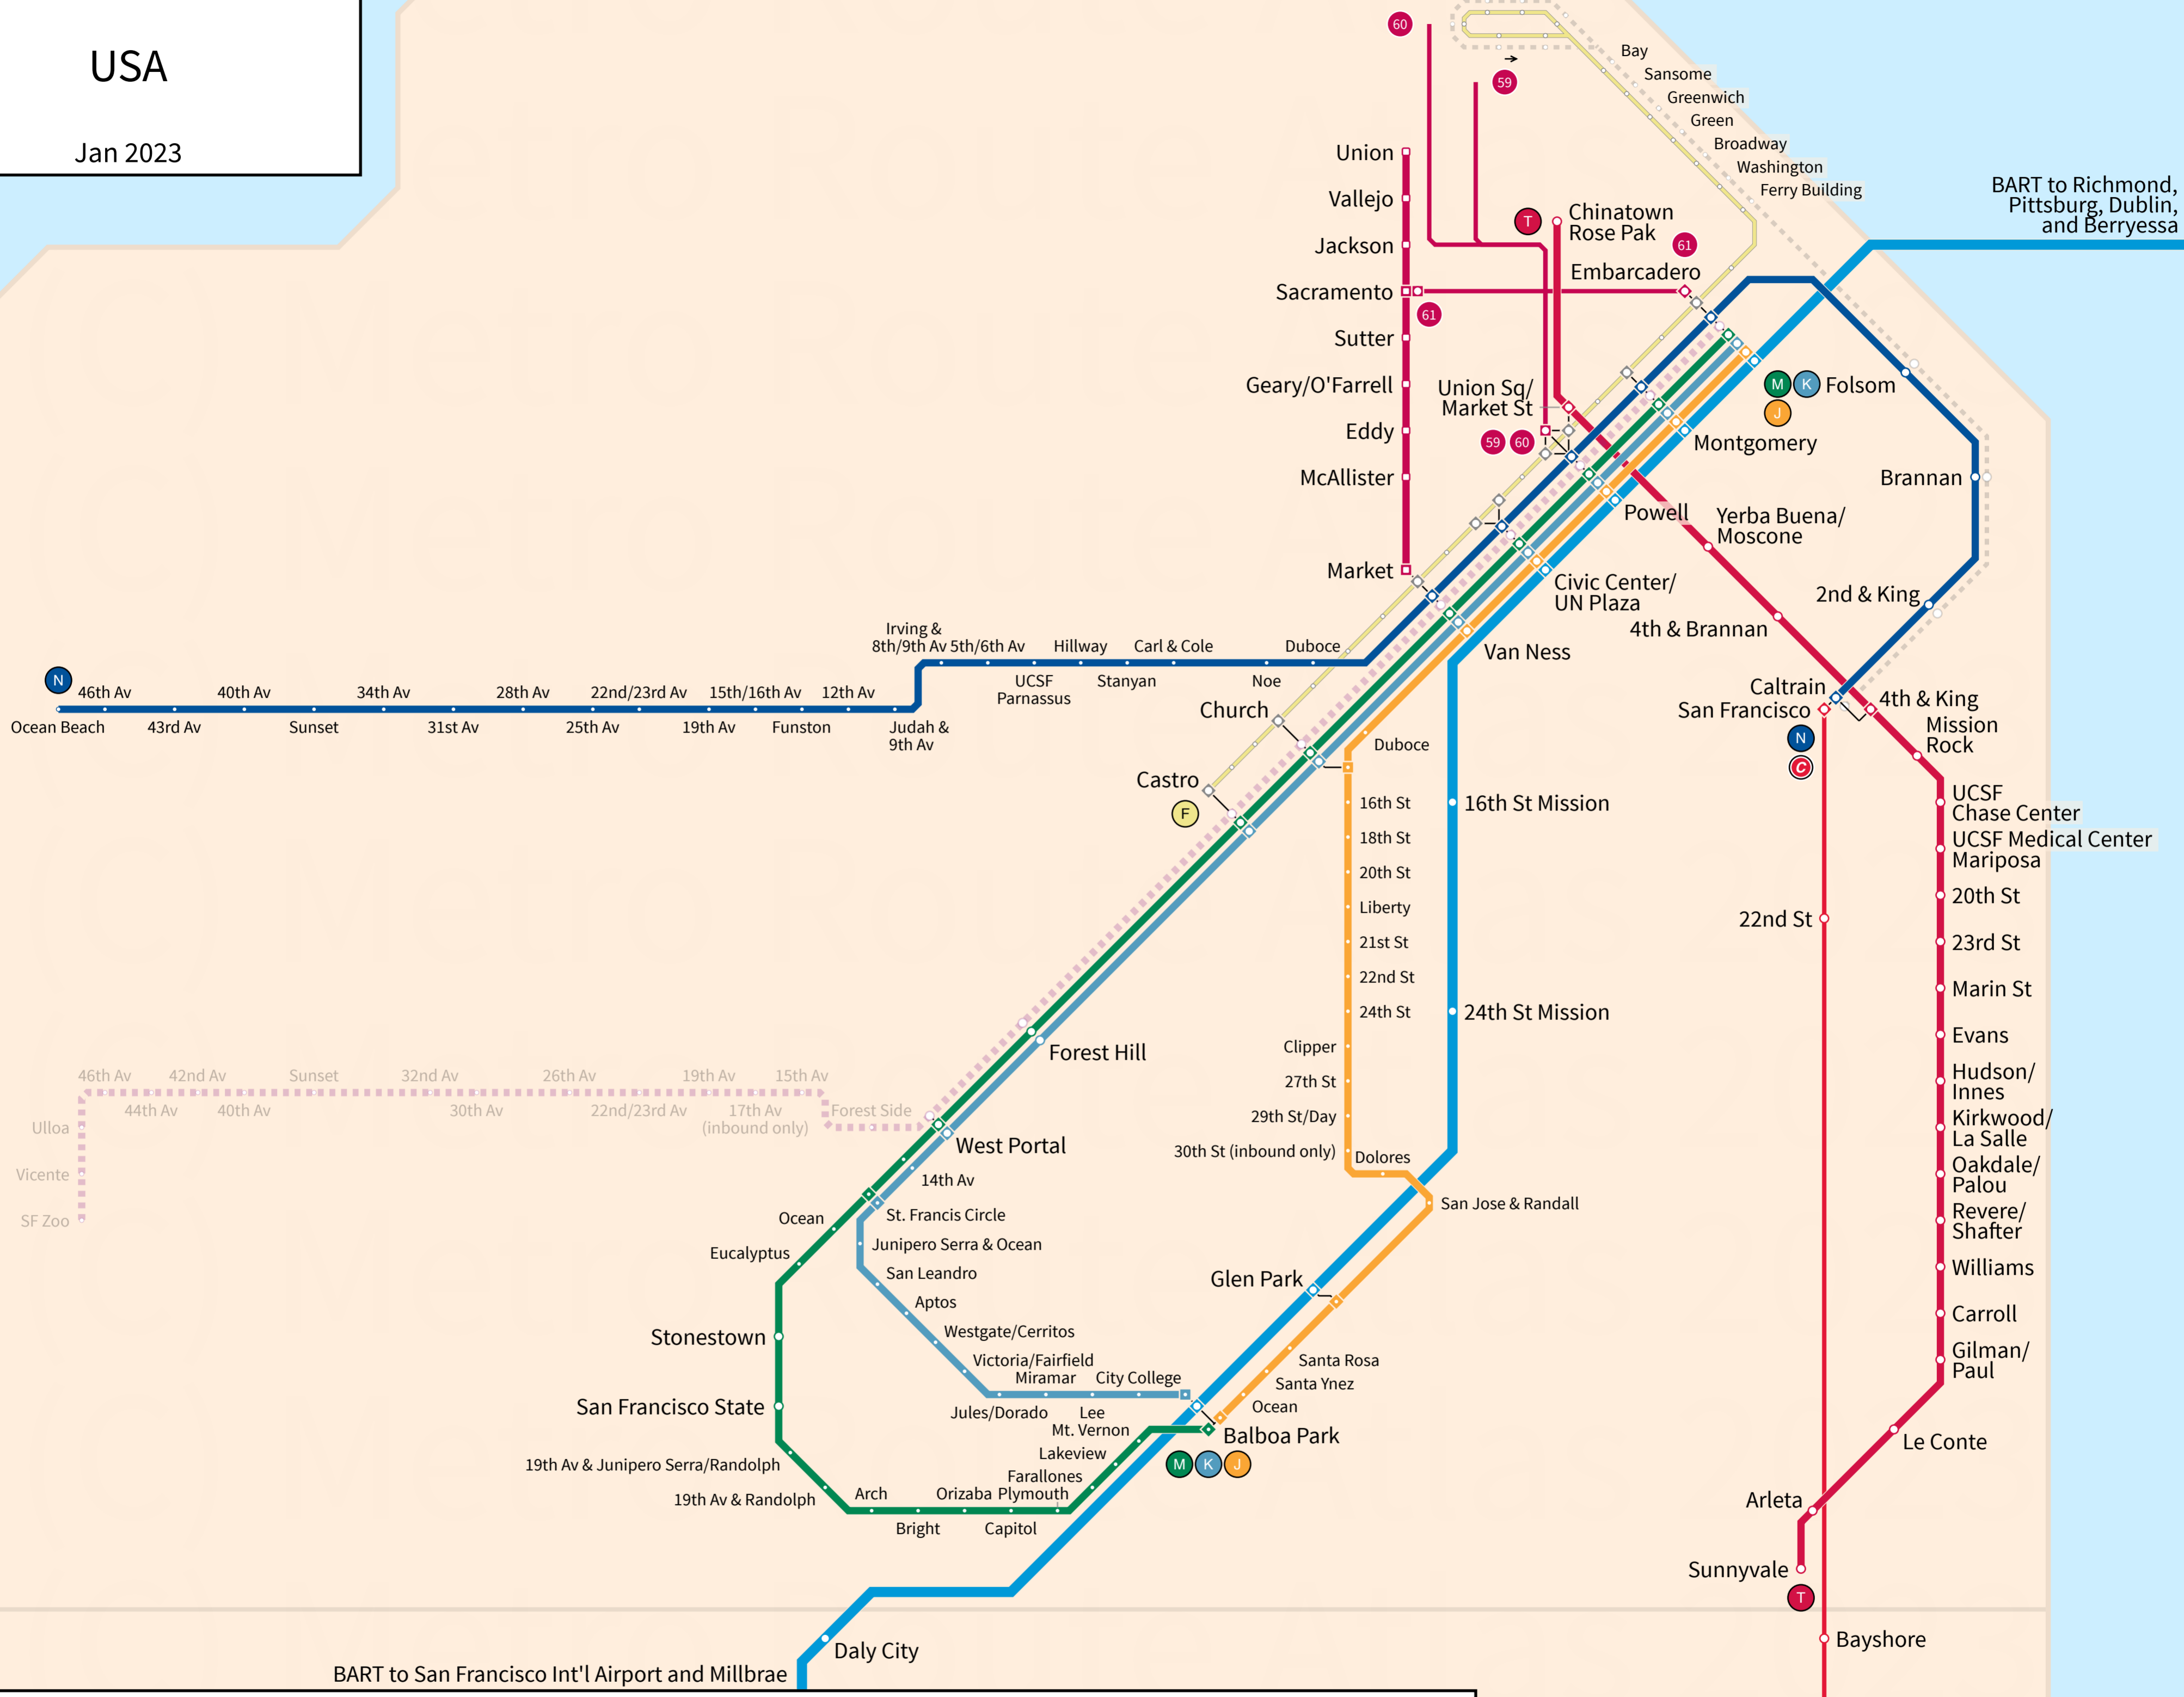

San Francisco

USA

Jan 2023

San Francisco Bay

Legend

MUNI Metro	MUNI Other	Regional Services	Station
Church	Embarcadero (Suspended)	Bay Area Rapid Transit	Station
Ingleside	Market & Wharves	Caltrain	Street Stop
Taraval (Suspended)	Powell-Mason Cable Car *		Transfer Station
Ocean View	Powell-Hyde Cable Car *		Line Terminus
Judah	California Cable Car *		Under Construction
Third St	Van Ness BRT		One direction only
			Rush/Peak Only or Limited Service

* Stops not shown

South San Francisco
Caltrain to San José, Tamien, and Gilroy