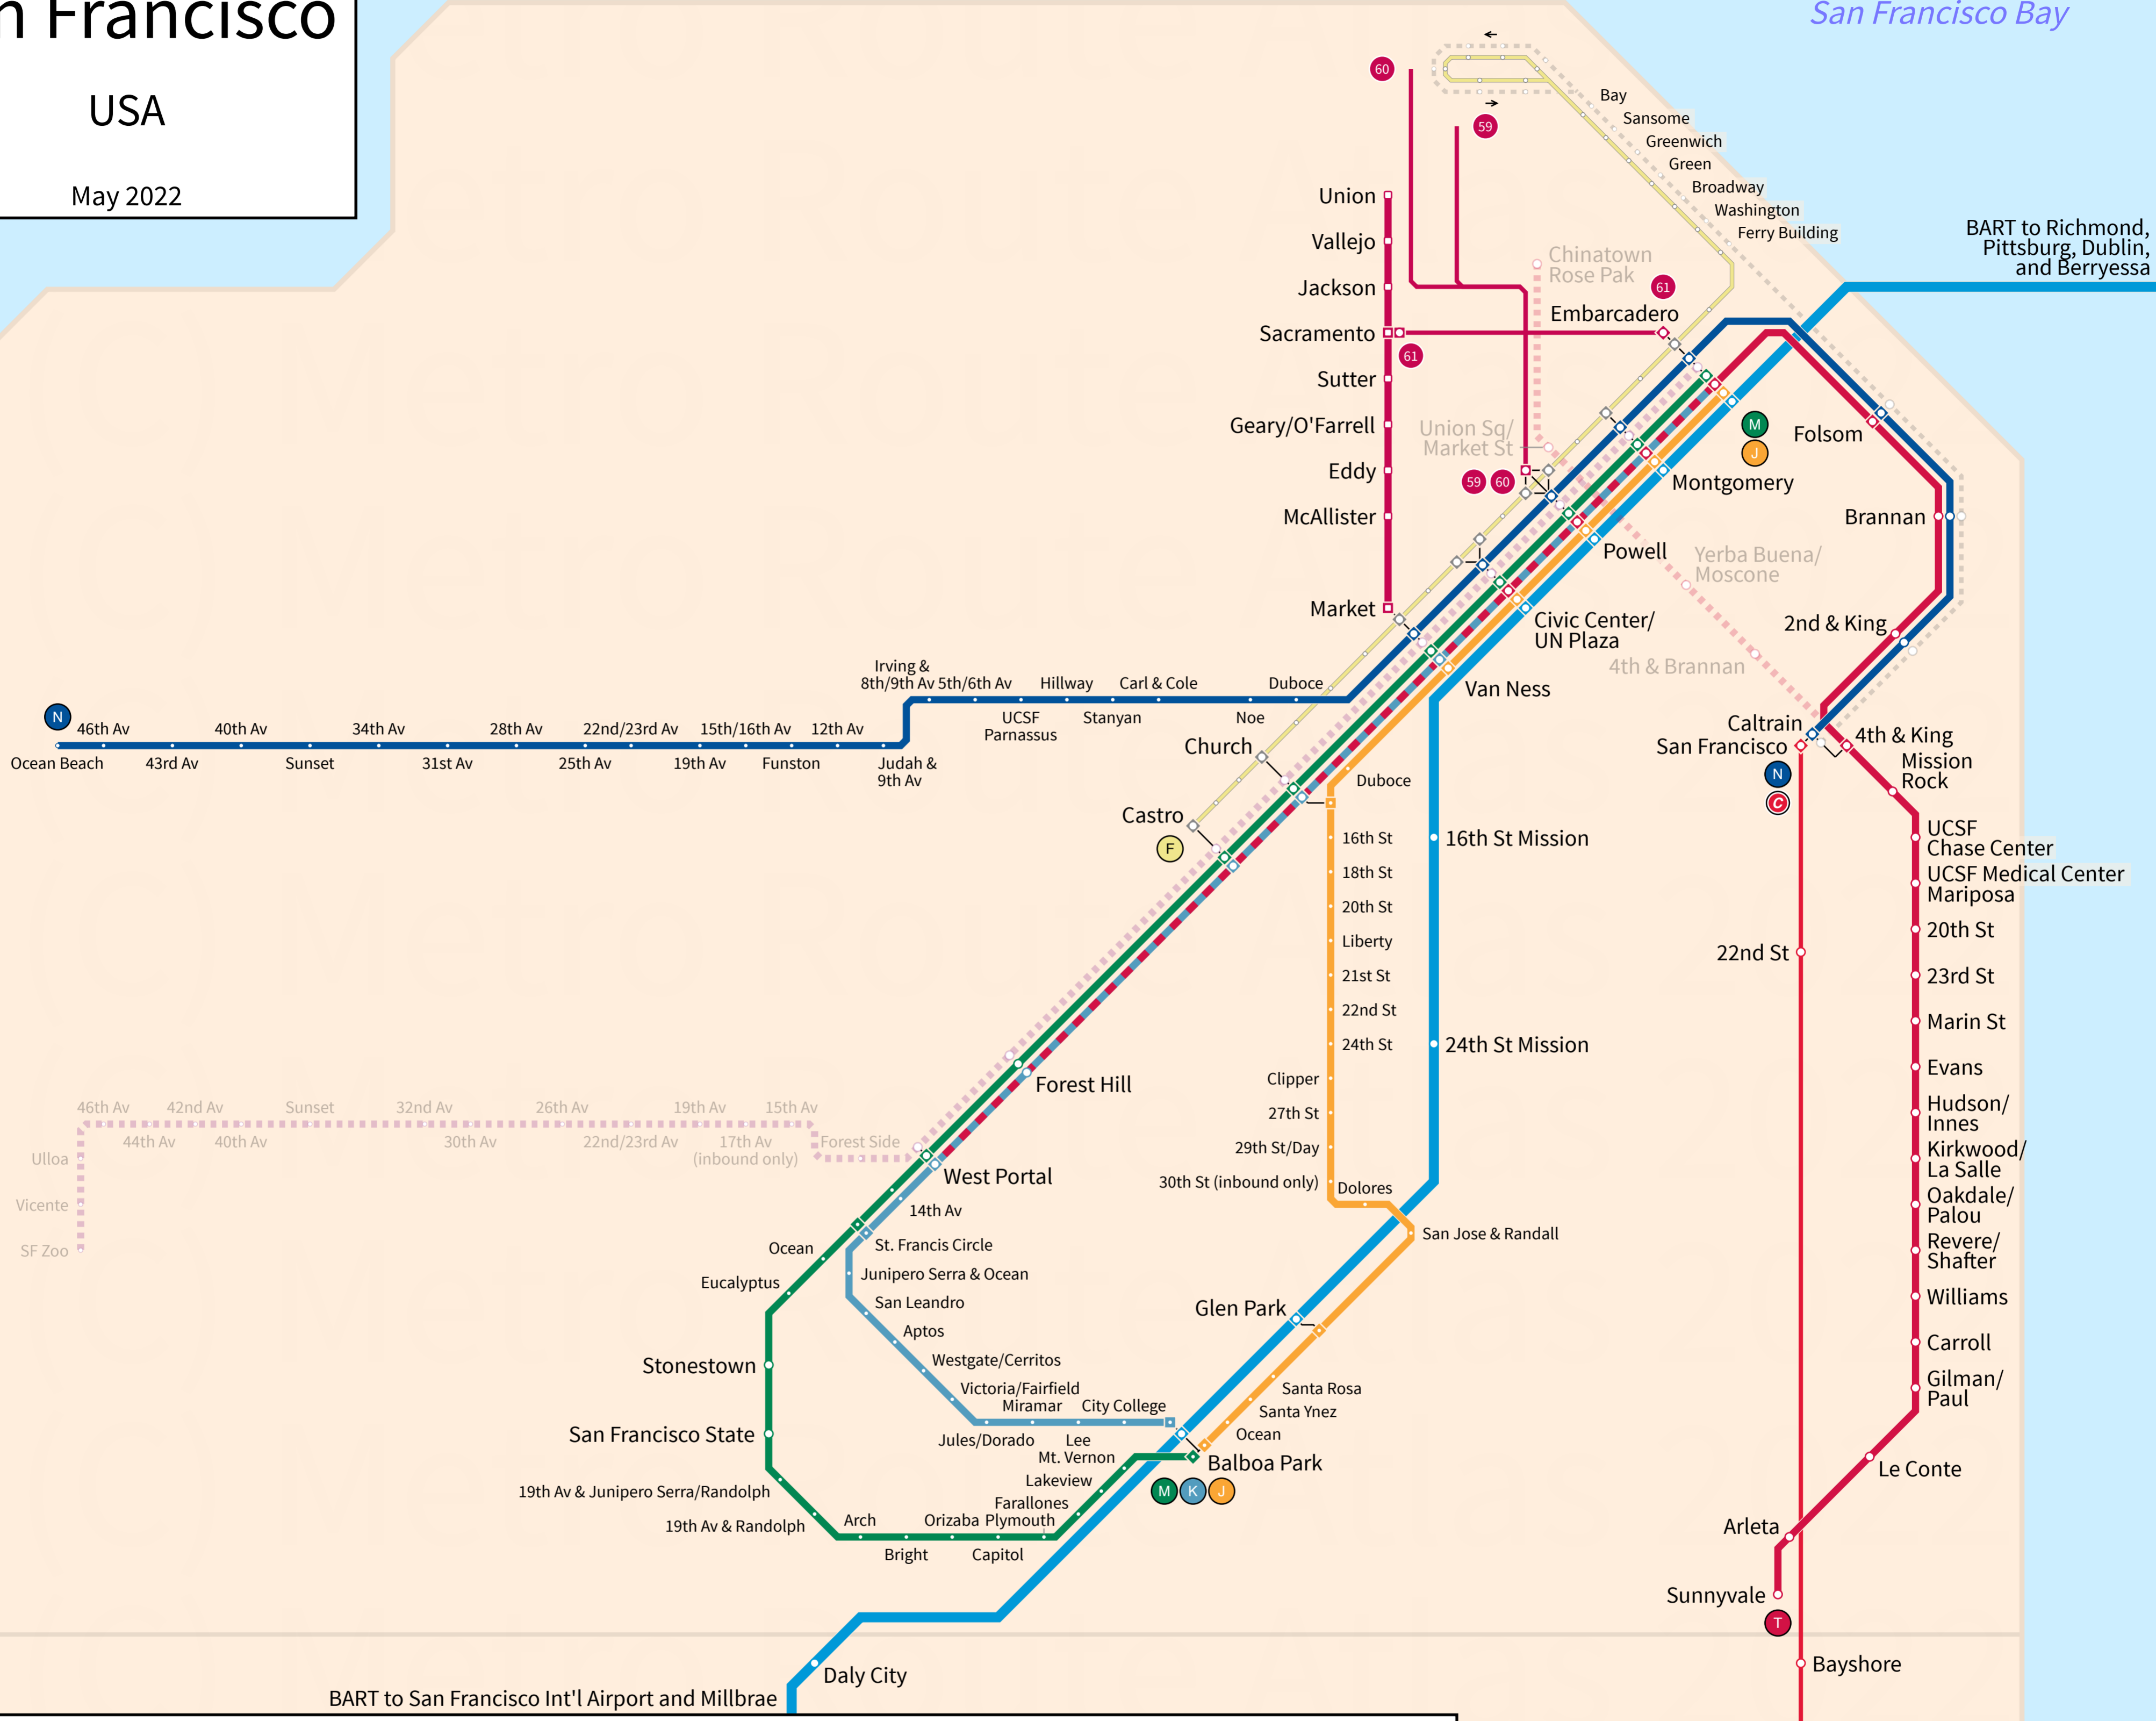

San Francisco

USA

May 2022

San Francisco Bay

Legend

MUNI Metro	MUNI Other	Regional Services	Station
Church	Embarcadero (Suspended)	Bay Area Rapid Transit	Station
Ingleside	Market & Wharves	Caltrain	Street Stop
Taraval (Suspended)	Powell-Mason Cable Car *		Transfer Station
Ocean View	Powell-Hyde Cable Car *		Line Terminus
Judah	California Cable Car *		Under Construction
Third St	Van Ness BRT		One direction only
	* Stops not shown		Rush/Peak Only or Limited Service
			Through Service

South San Francisco
Caltrain to San José, Tamien, and Gilroy