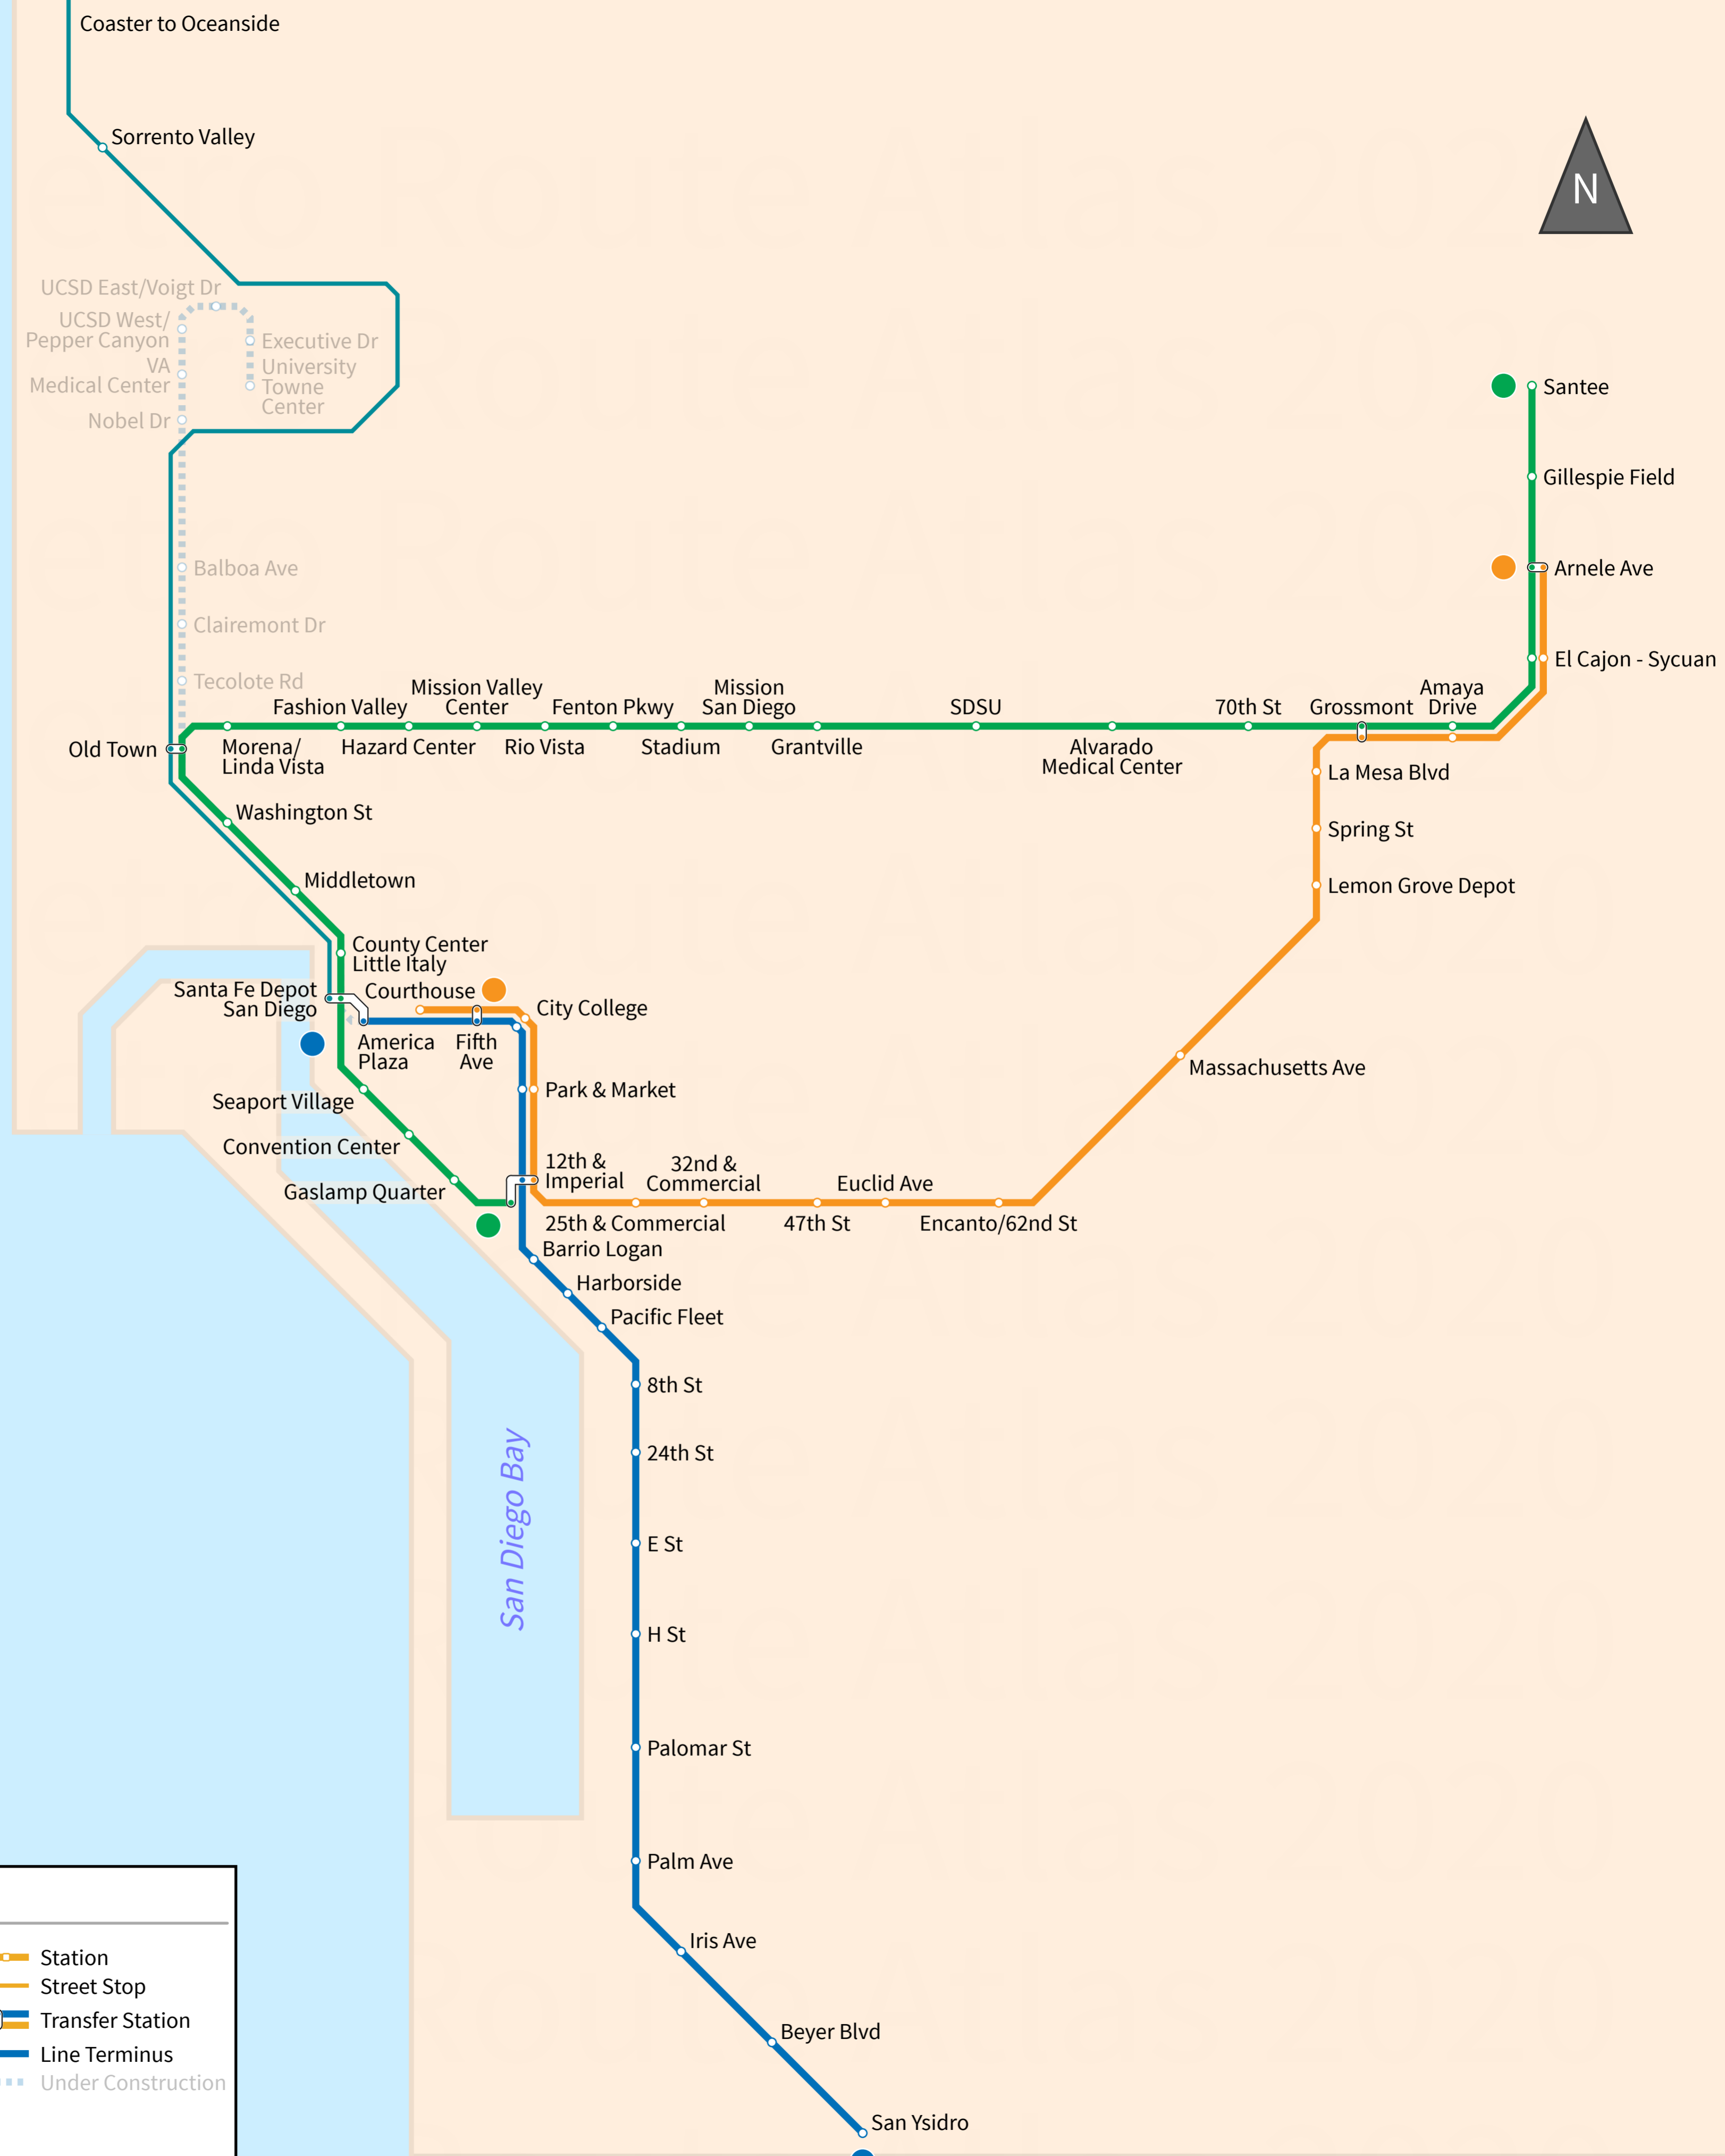

San Diego

USA

Jan 2020

Legend

Blue Line	Station
Orange Line	Street Stop
Green Line	Transfer Station
Coaster	Line Terminus
Under Construction	

Commuter Rail

Coaster

MEXICO