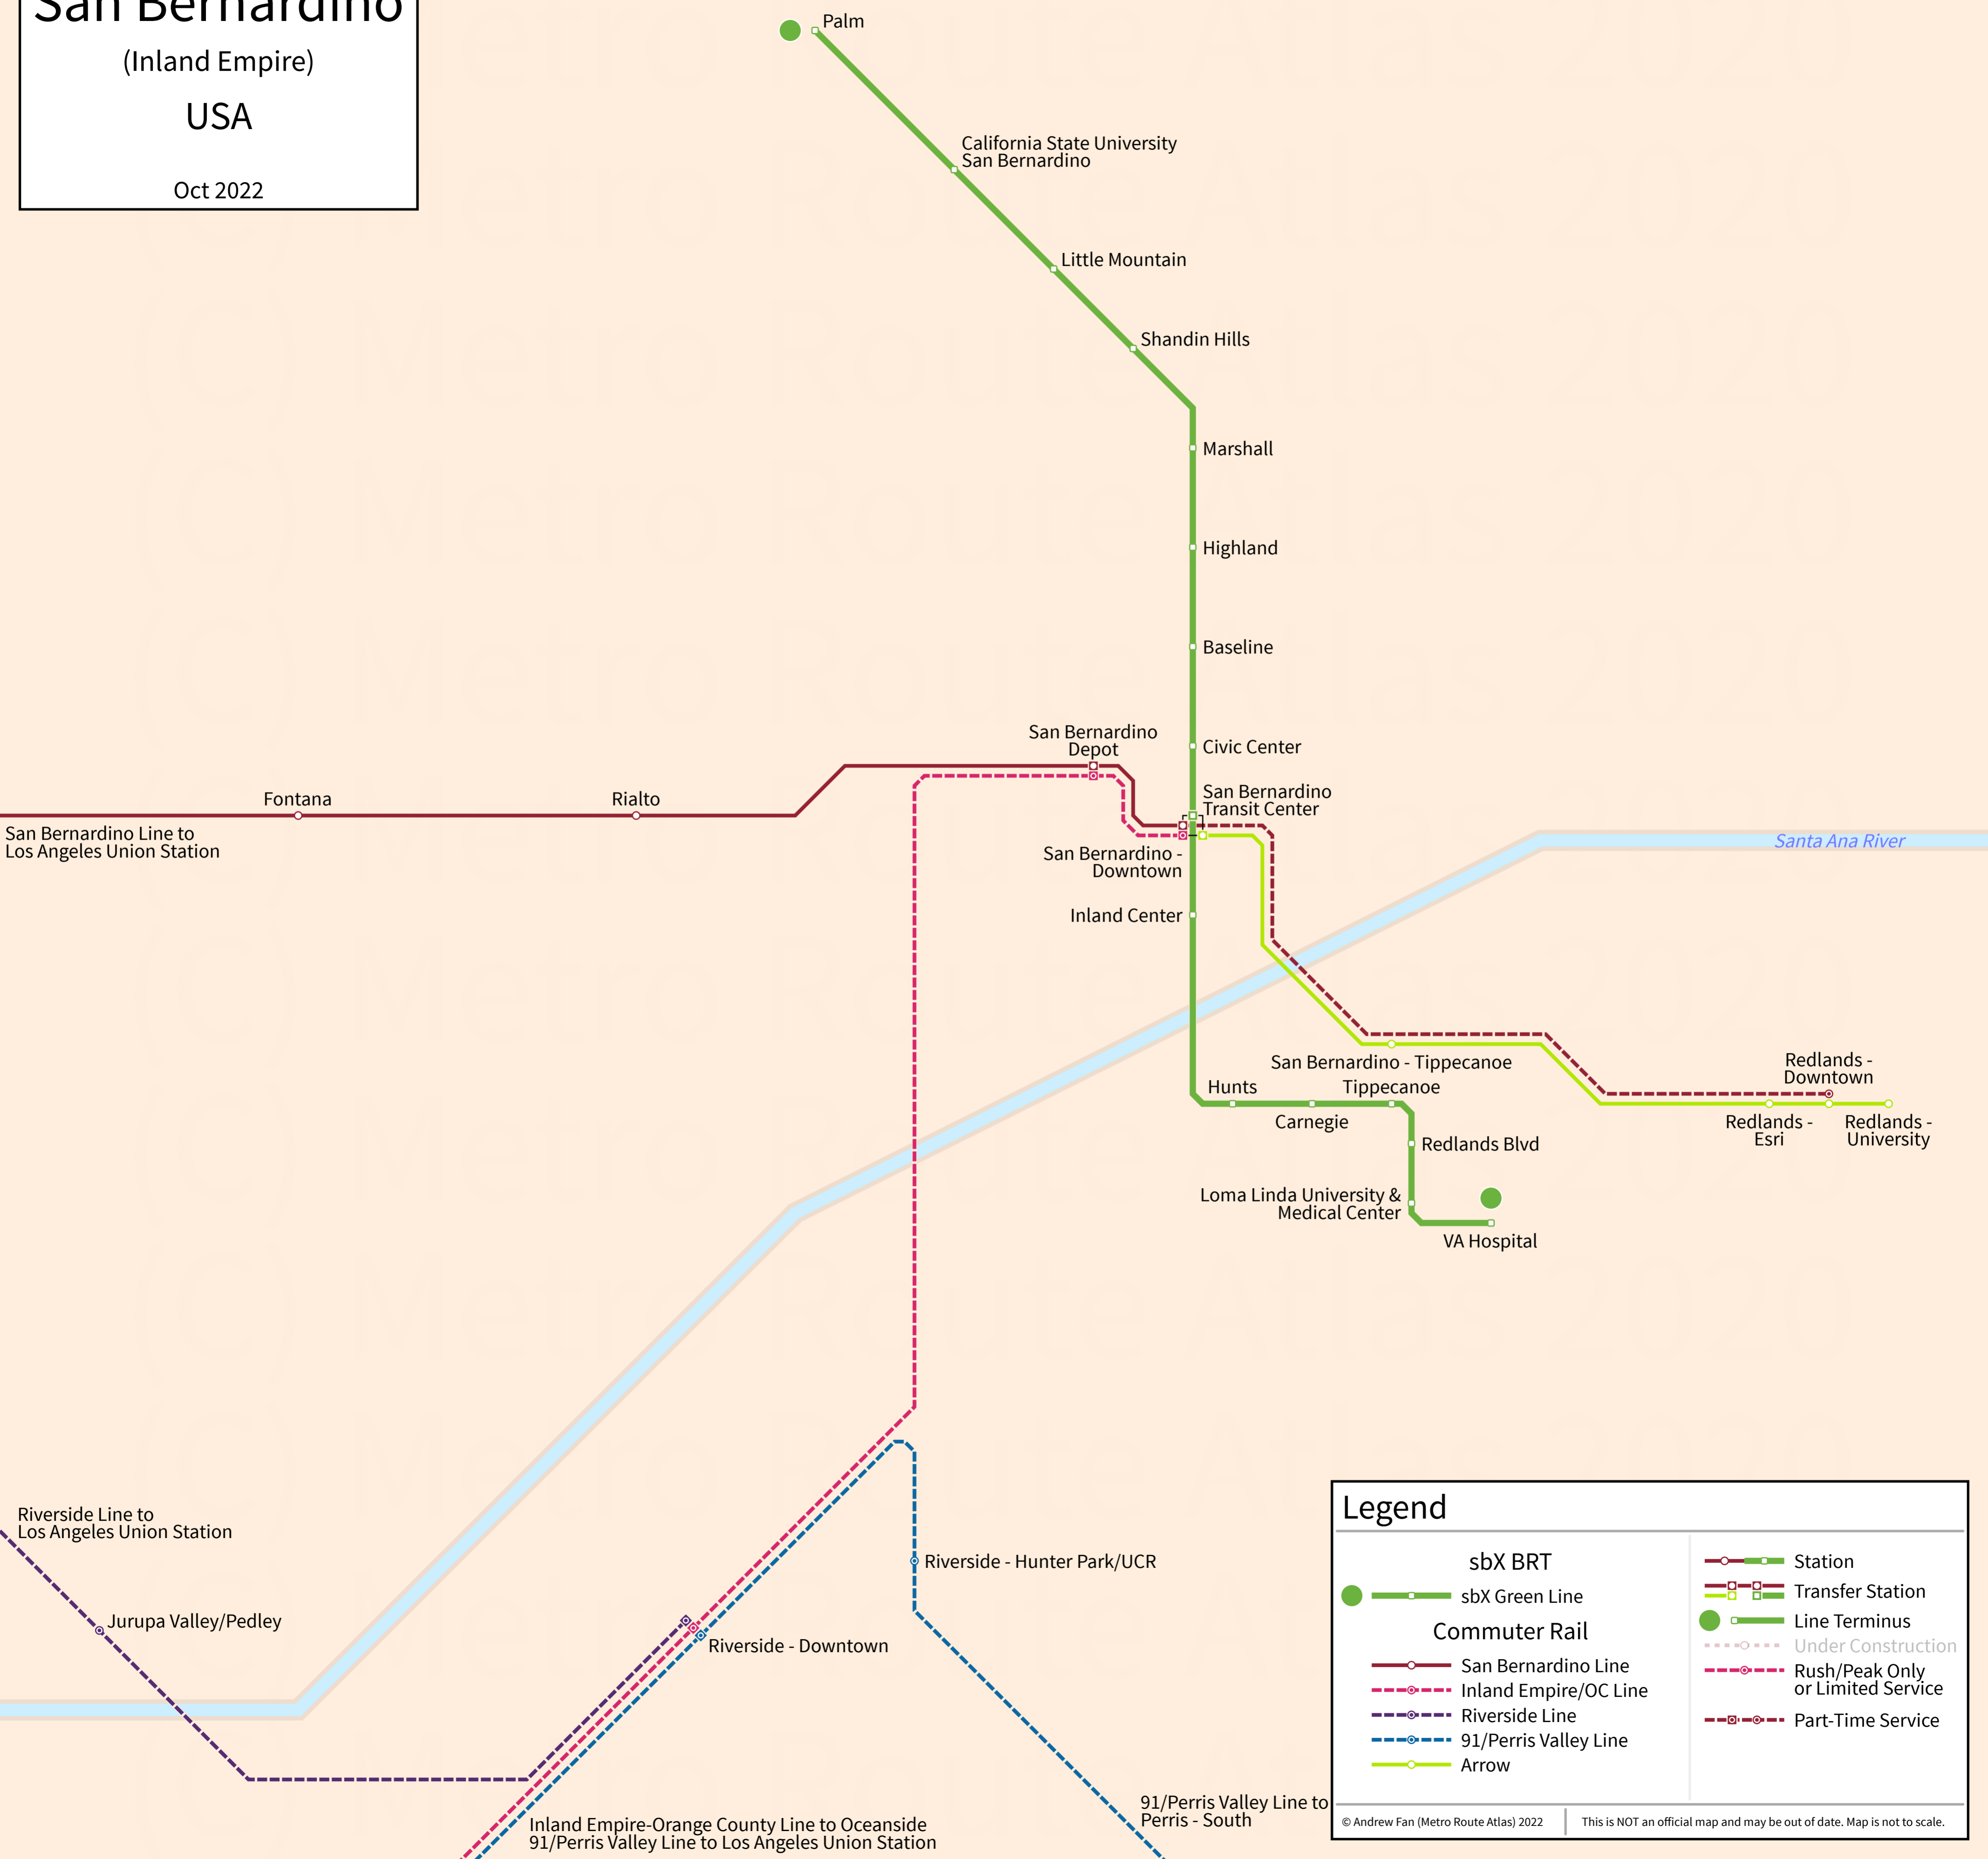

# San Bernardino

(Inland Empire)  
USA

Oct 2022

### Legend

	sbX BRT		Station
	sbX Green Line		Transfer Station
<b>Commuter Rail</b>			Line Terminus
	San Bernardino Line		Under Construction
	Inland Empire/OC Line		Rush/Peak Only or Limited Service
	Riverside Line		Part-Time Service
	91/Perris Valley Line		
	Arrow		

© Andrew Fan (Metro Route Atlas) 2022 | This is NOT an official map and may be out of date. Map is not to scale.