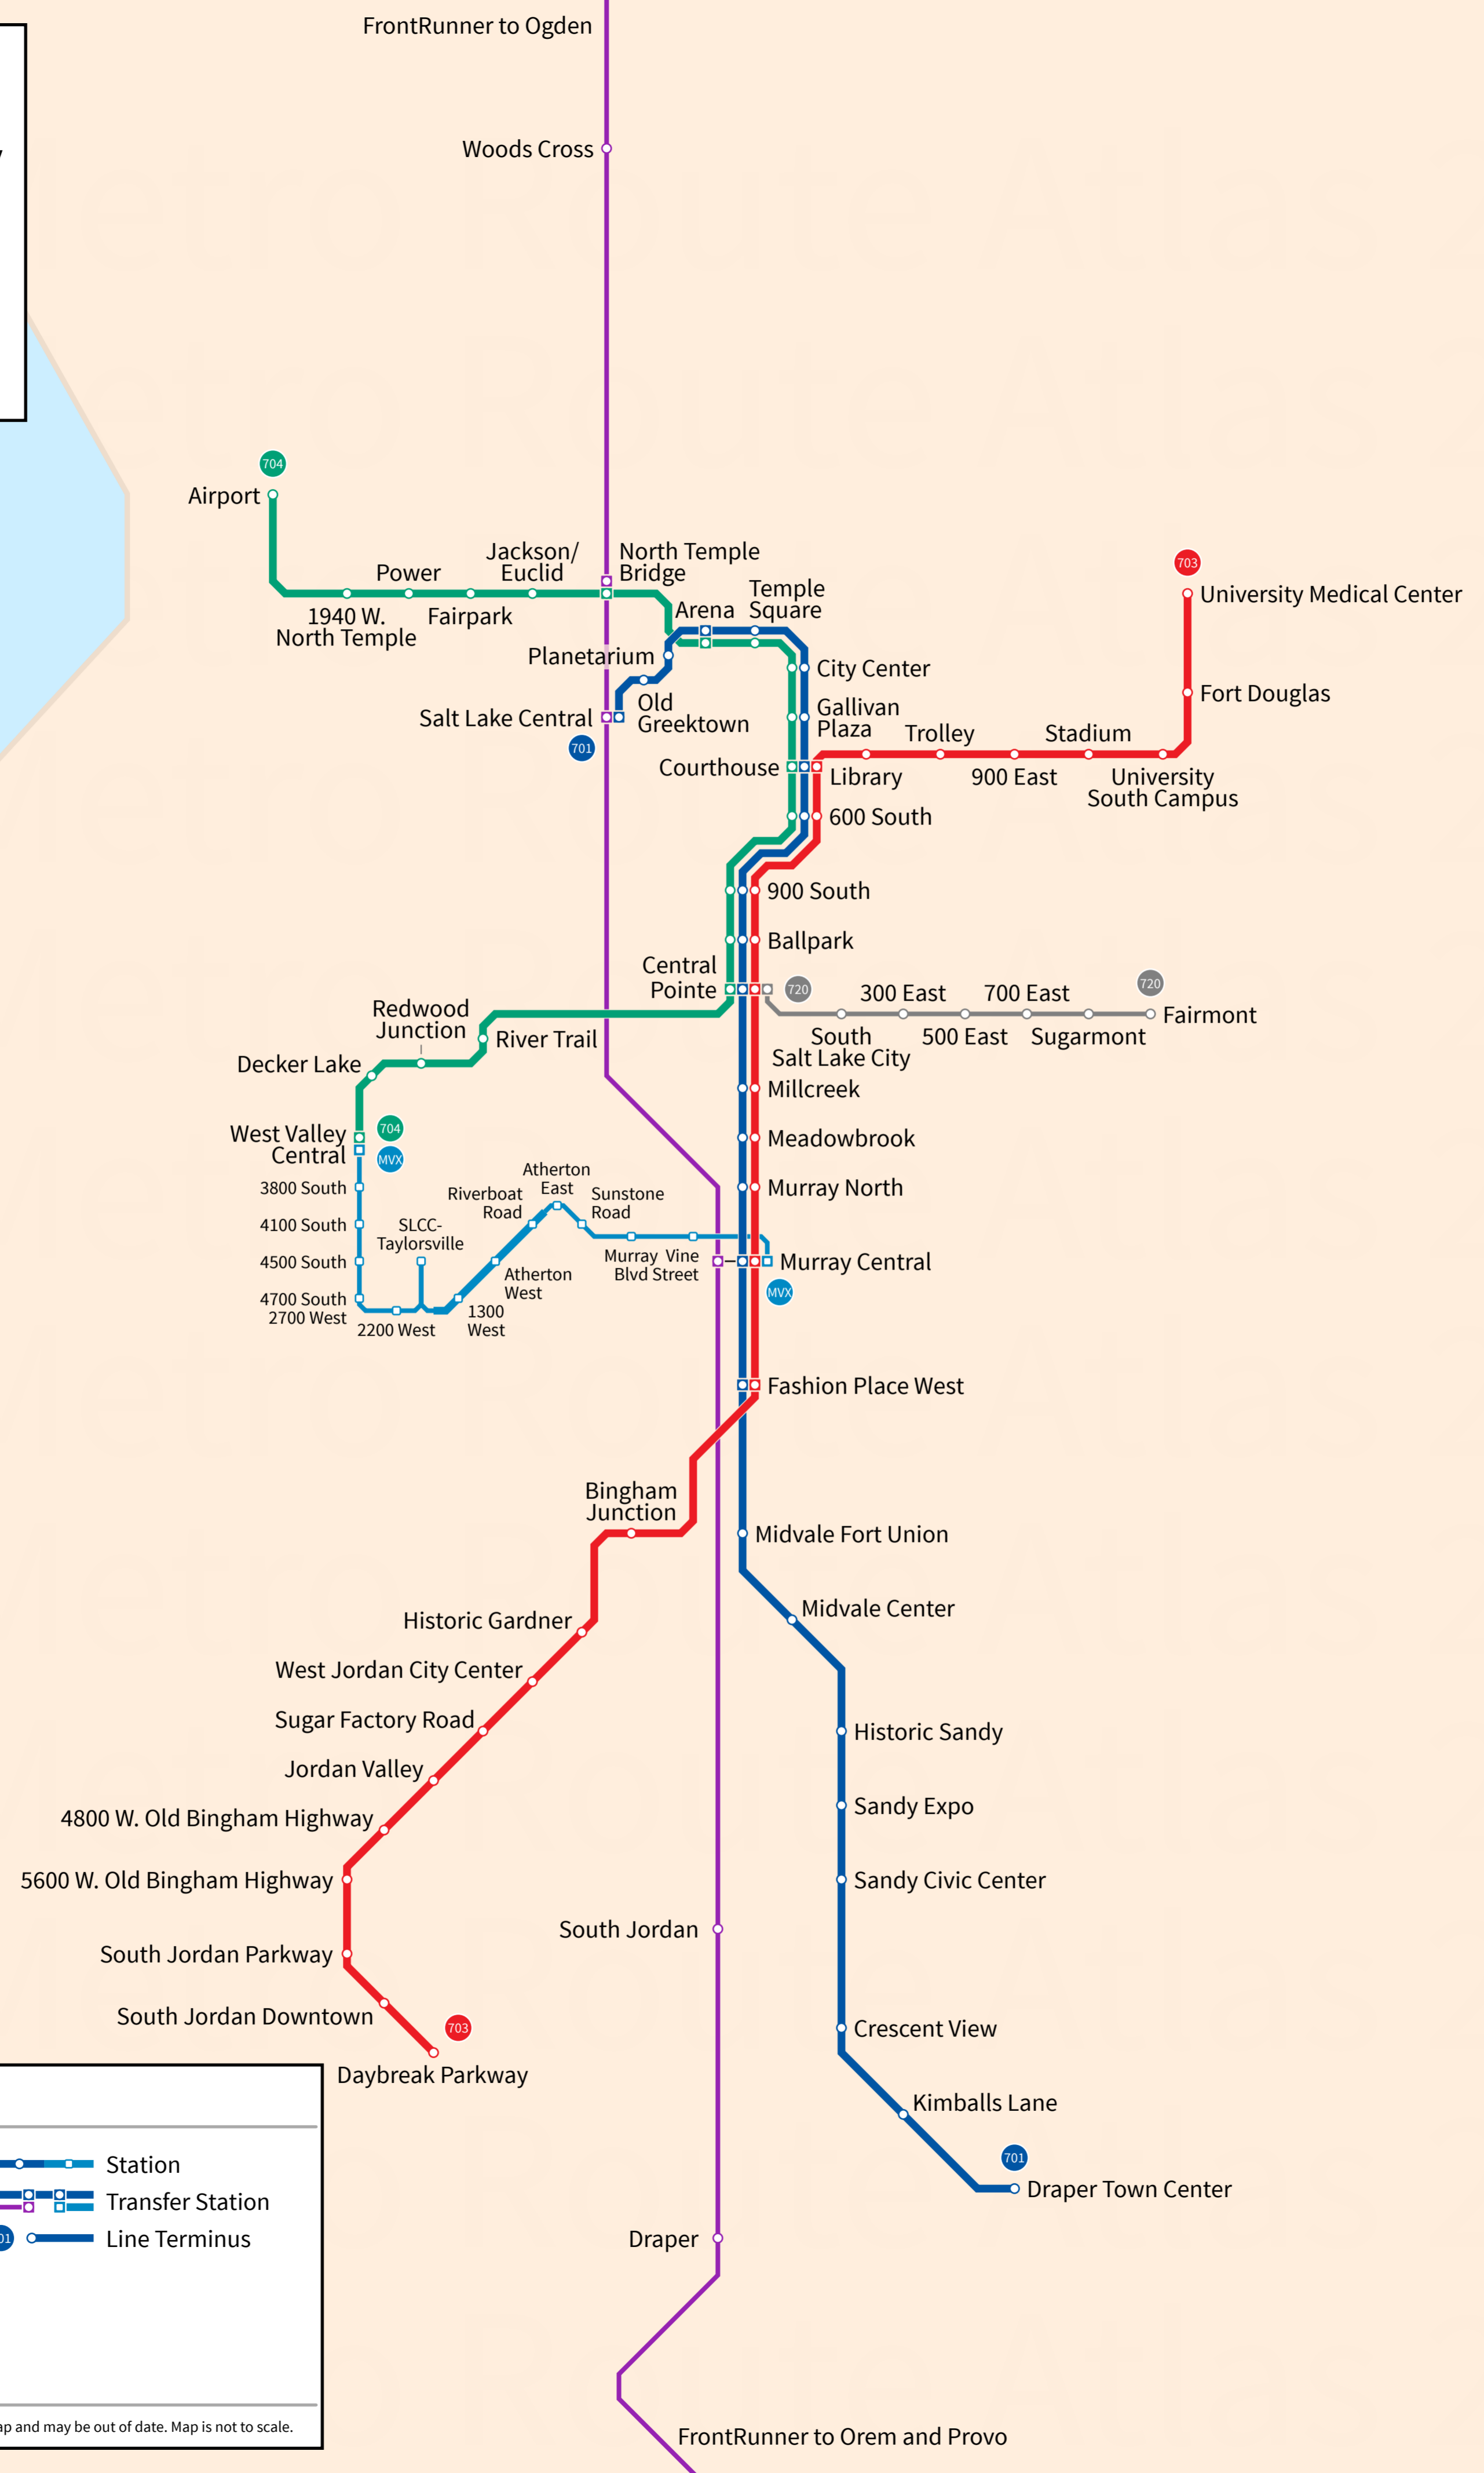

Salt Lake City
 (Wasatch Front)
 USA
 2026-04-30

Great Salt Lake

Legend

TRAX Blue Line	Station
TRAX Red Line	Transfer Station
TRAX Green Line	Line Terminus
S Line Streetcar	
Midvalley Express	
FrontRunner	