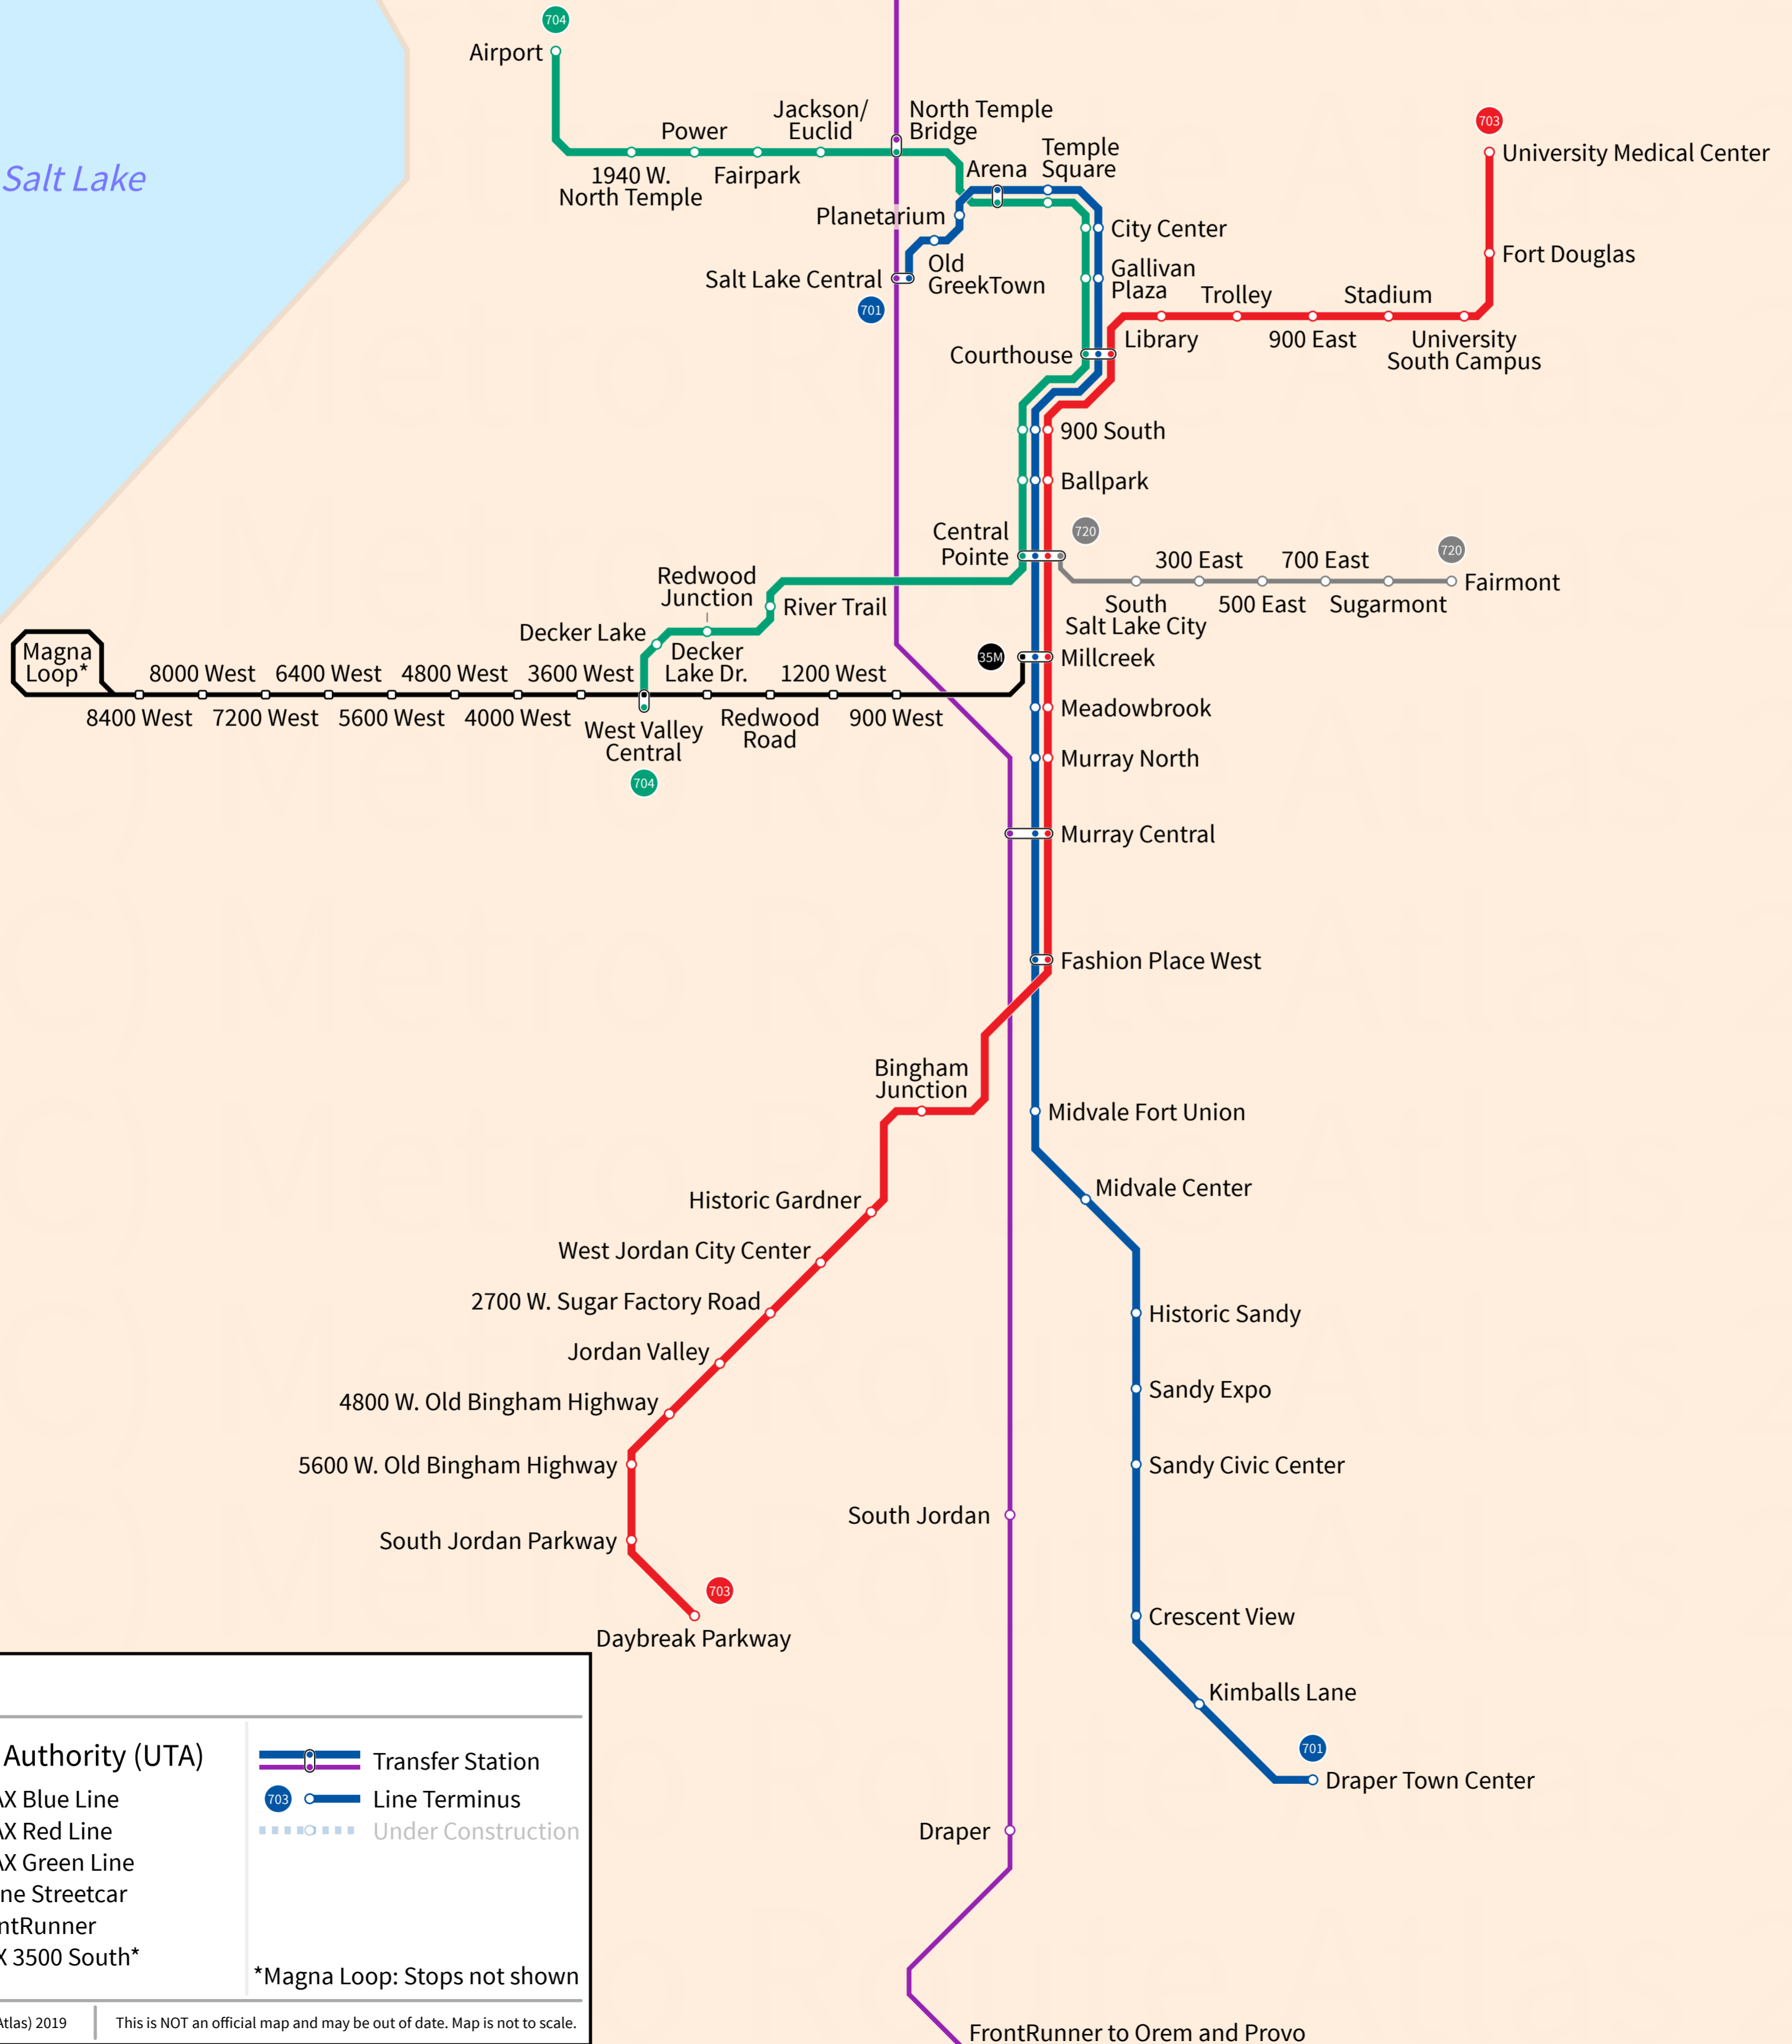

# Salt Lake City

(Wasatch Front)  
USA

May 2019

Great Salt Lake

### Legend

<b>Utah Transit Authority (UTA)</b>	Transfer Station
TRAX Blue Line	Line Terminus
TRAX Red Line	Under Construction
TRAX Green Line	
S Line Streetcar	
FrontRunner	
MAX 3500 South*	

\*Magna Loop: Stops not shown

© Andrew Fan (Metro Route Atlas) 2019 | This is NOT an official map and may be out of date. Map is not to scale.