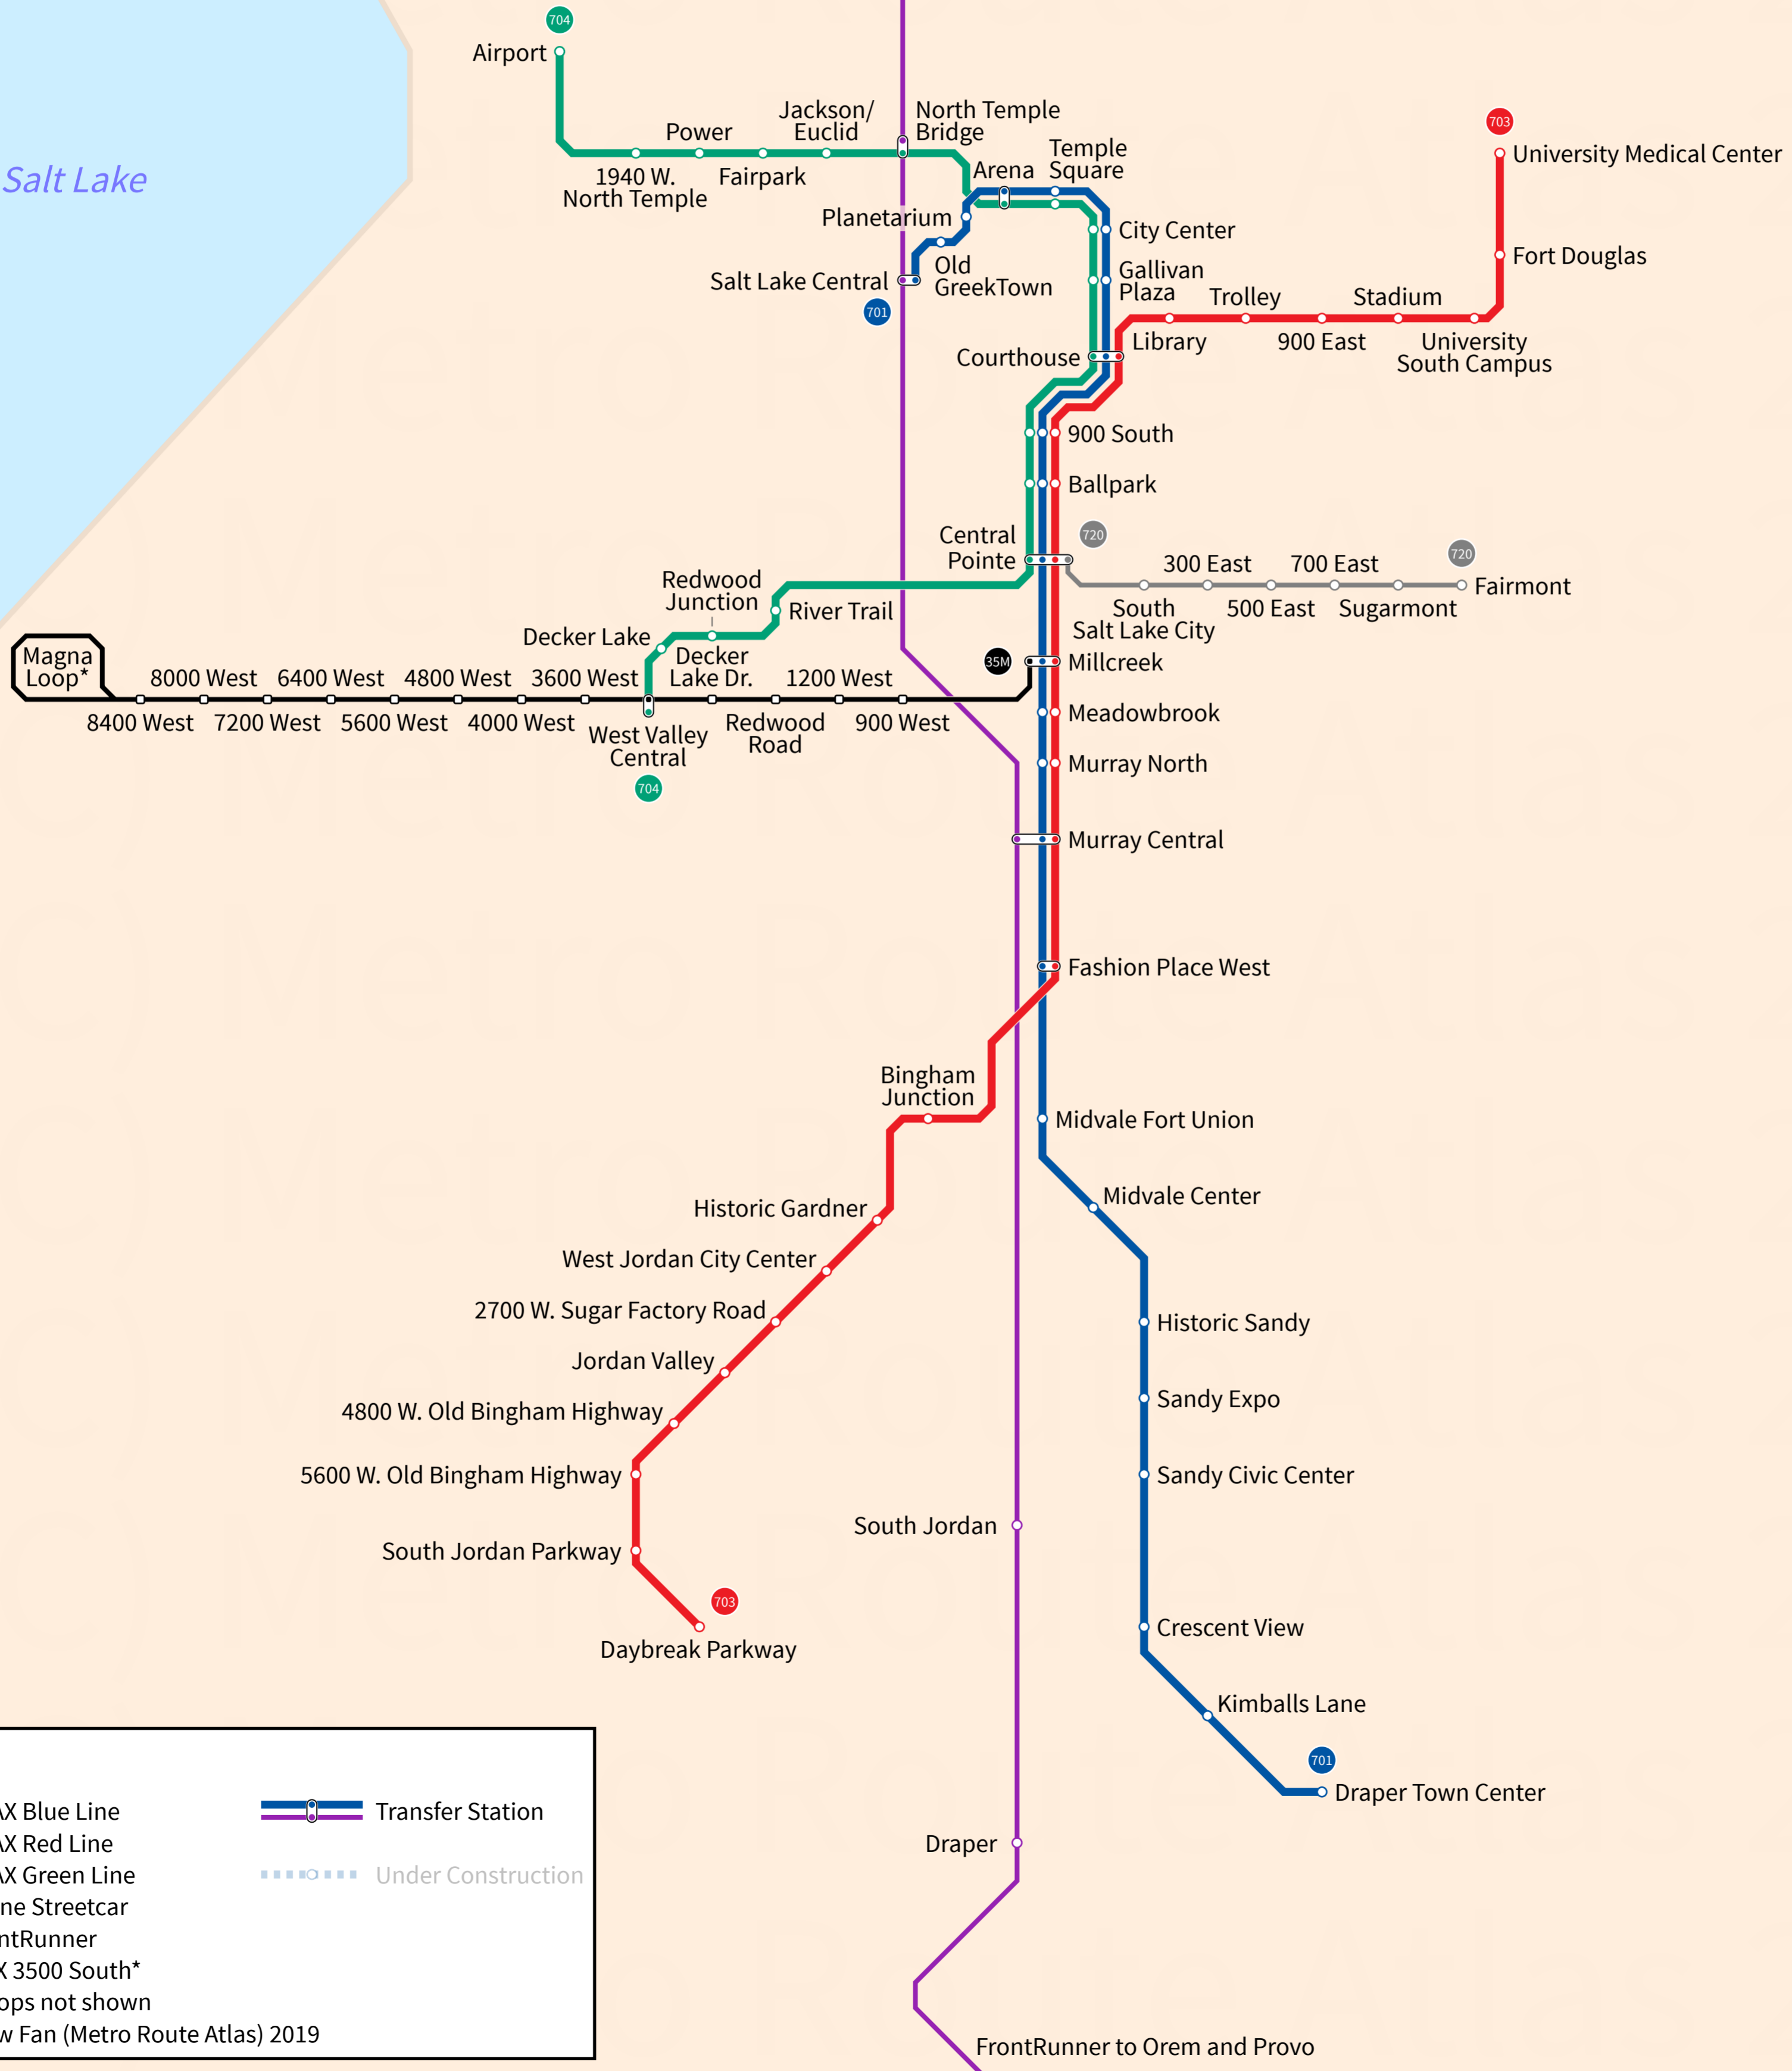

Salt Lake City
 (Wasatch Front)
 USA
 Apr 2019

Great Salt Lake

Legend

- 701 TRAX Blue Line
- 703 TRAX Red Line
- 704 TRAX Green Line
- 720 S Line Streetcar
- 750 FrontRunner
- 85M MAX 3500 South*
- Transfer Station
- Under Construction

*Magna Loop: Stops not shown
 Copyright Andrew Fan (Metro Route Atlas) 2019