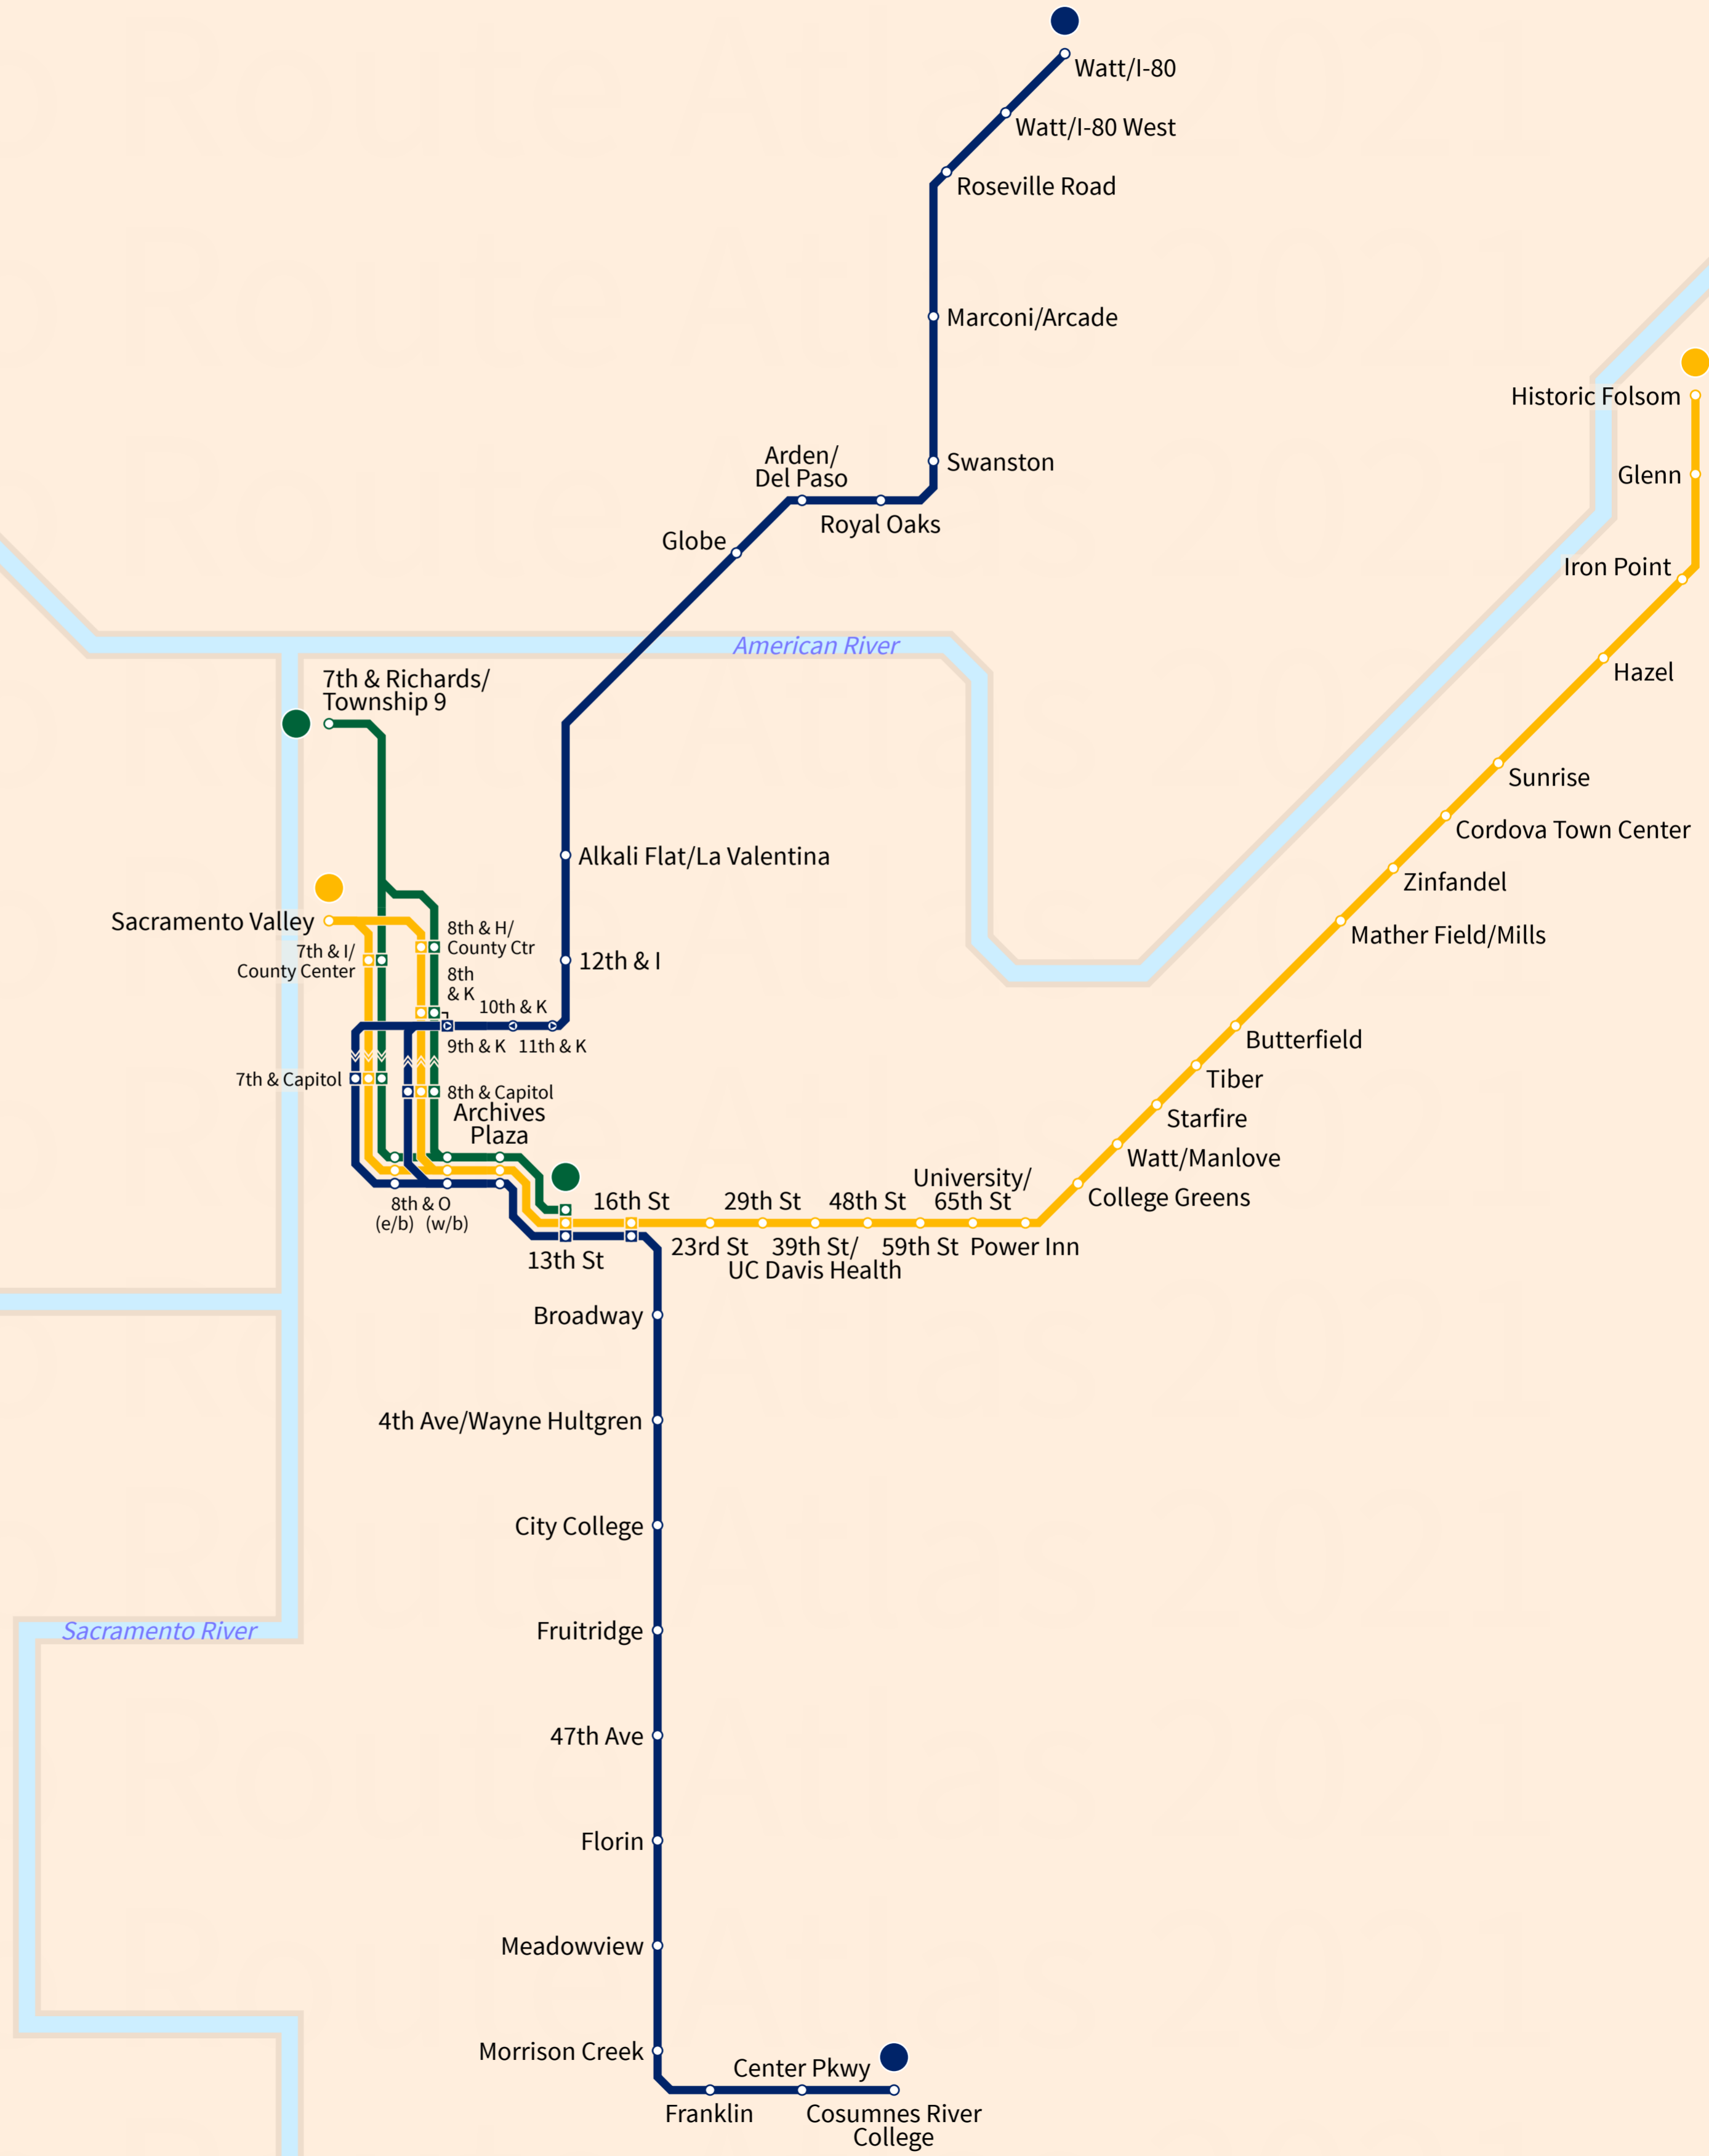

Sacramento

USA

Sept 2021

Legend

SACRT Light Rail

- Blue Line
- Gold Line
- Green Line

- Station
- Transfer Station
- Line Terminus
- Under Construction
- One direction only
- Station served in one direction only