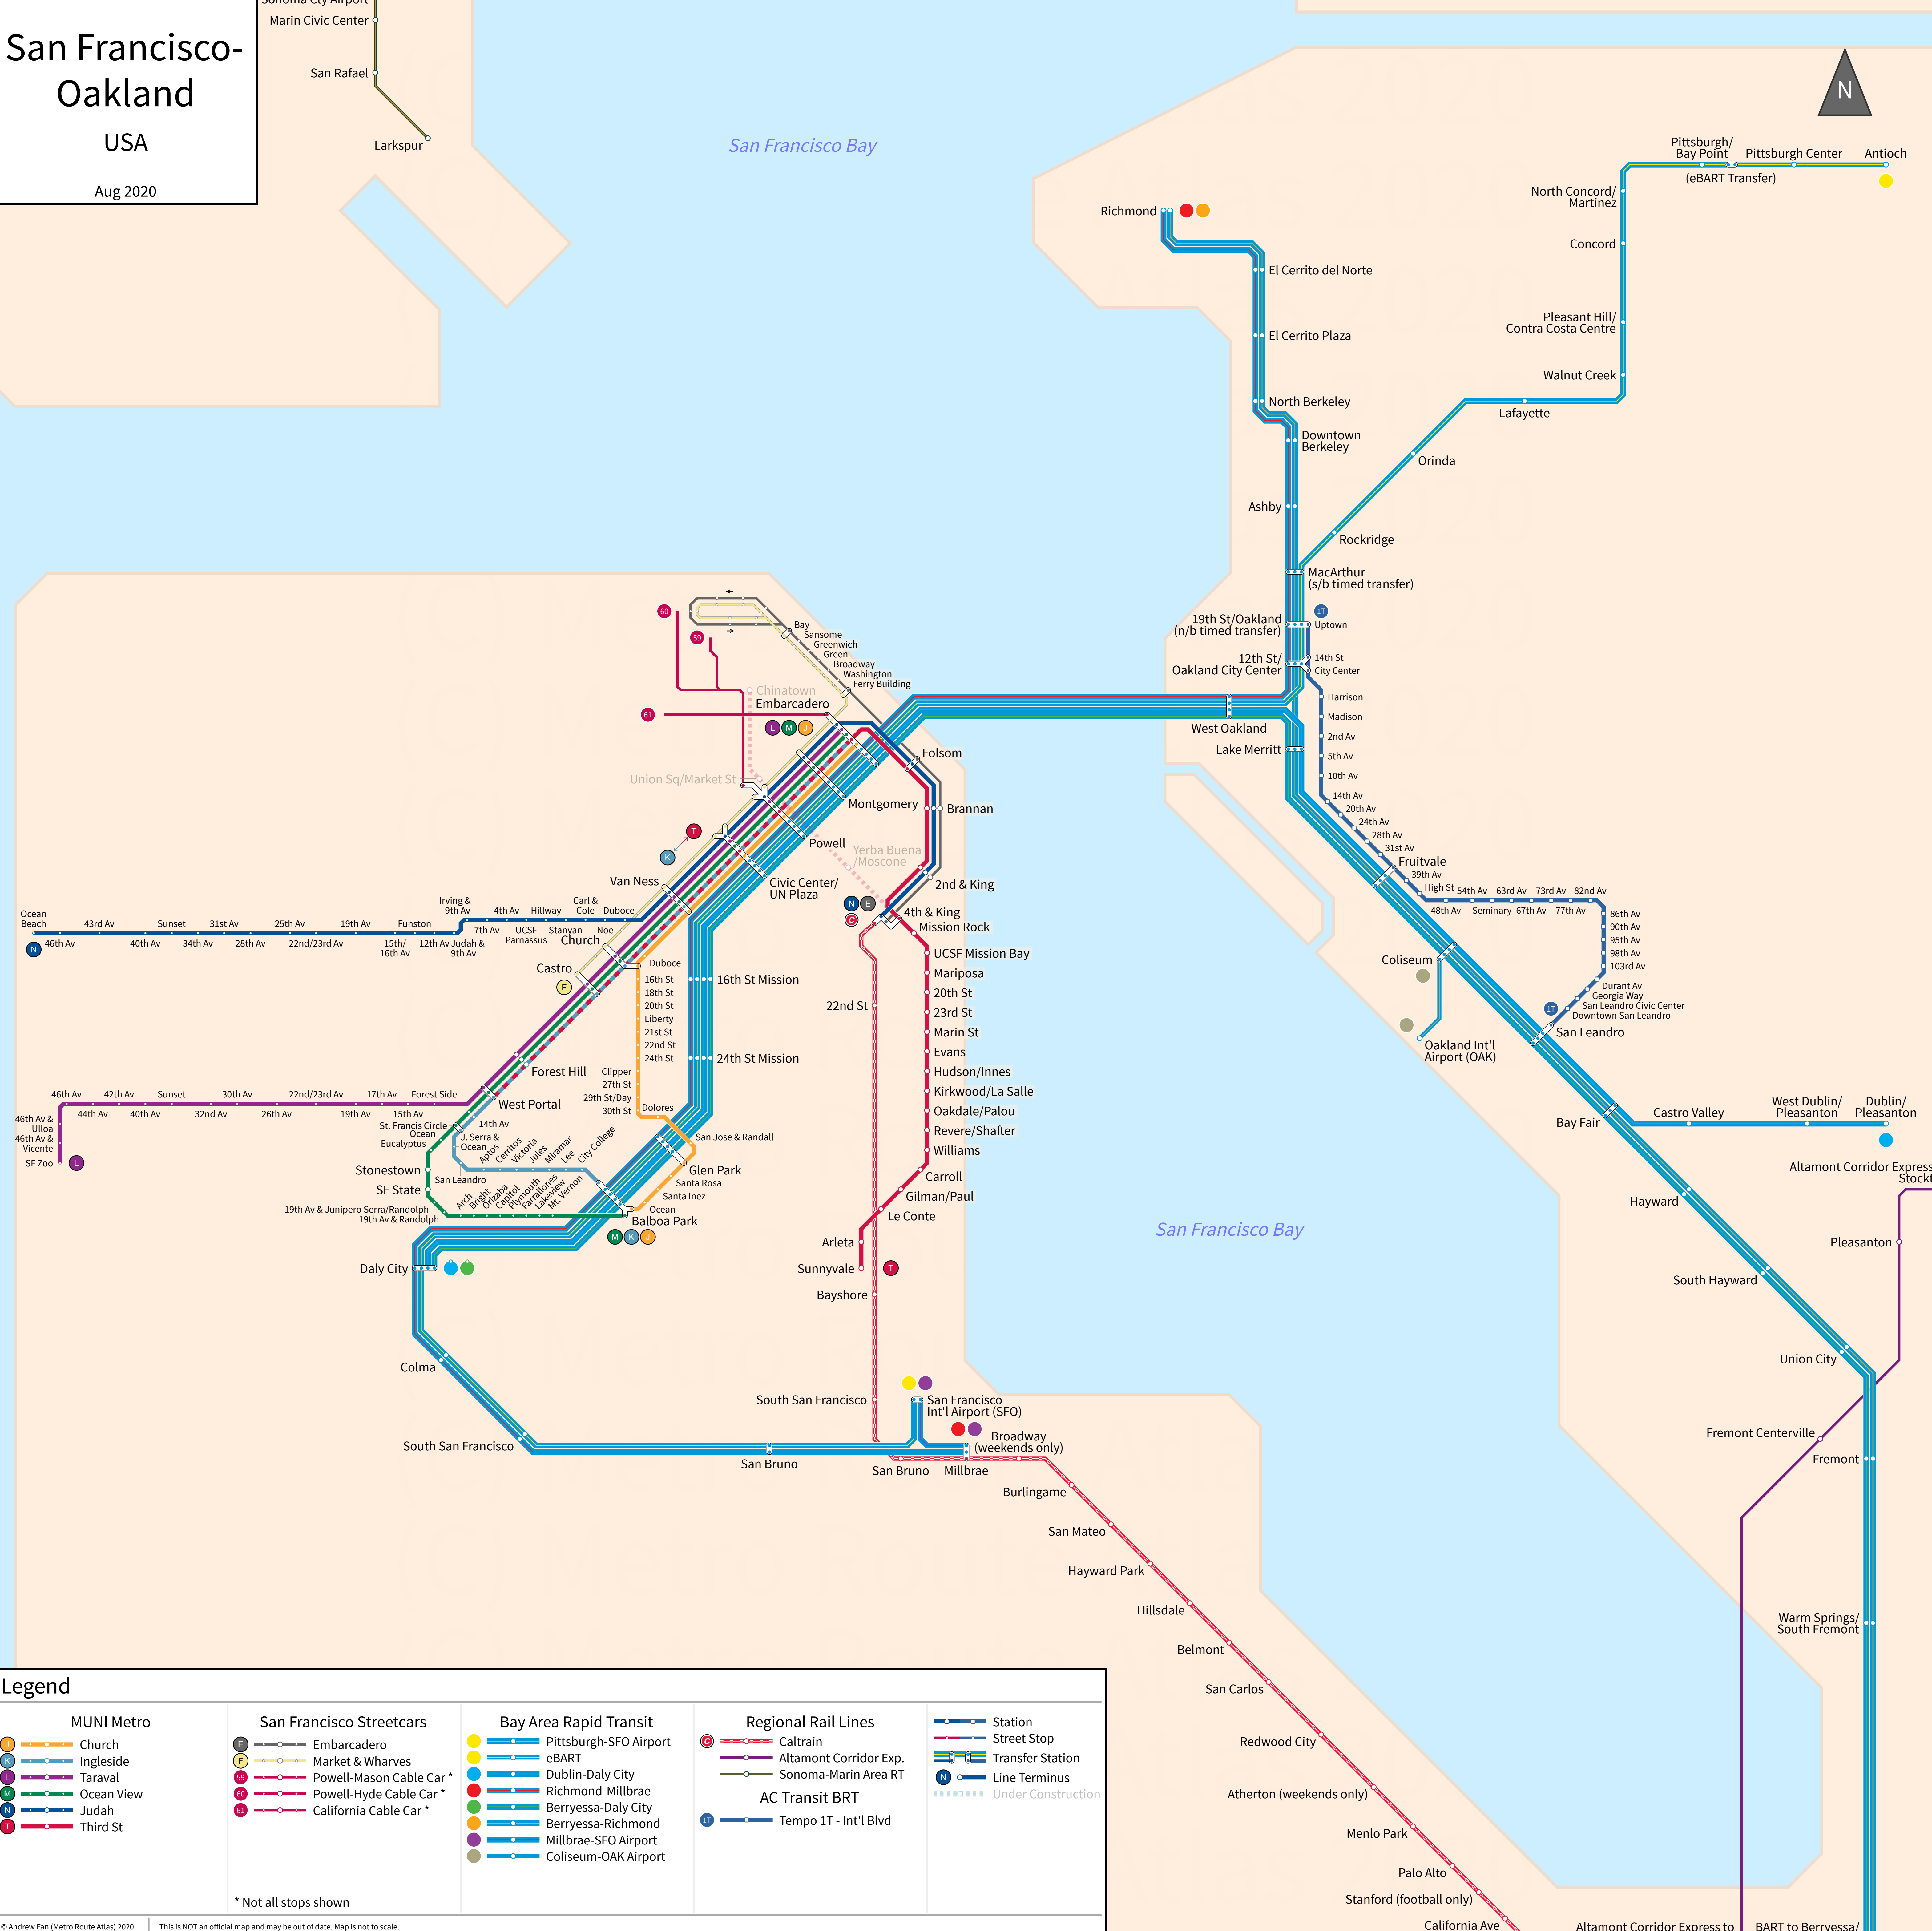

San Francisco-Oakland

USA

Aug 2020

Legend

MUNI Metro Church Ingleside Taraval Ocean View Judah Third St	San Francisco Streetcars Embarcadero Market & Wharves Powell-Mason Cable Car * Powell-Hyde Cable Car * California Cable Car *	Bay Area Rapid Transit Pittsburgh-SFO Airport eBART Dublin-Daly City Richmond-Millbrae Berryessa-Daly City Berryessa-Richmond Millbrae-SFO Airport Coliseum-OAK Airport	Regional Rail Lines Caltrain Altamont Corridor Exp. Sonoma-Marin Area RT AC Transit BRT Tempo 1T - Int'l Blvd	Station Street Stop Transfer Station Line Terminus Under Construction
--	---	--	--	---

* Not all stops shown

© Andrew Fan (Metro Route Atlas) 2020 | This is NOT an official map and may be out of date. Map is not to scale.

California Ave Caltrain to San José Diridon and Gilroy | Altamont Corridor Express to San José Diridon | BART to Berryessa/North San José